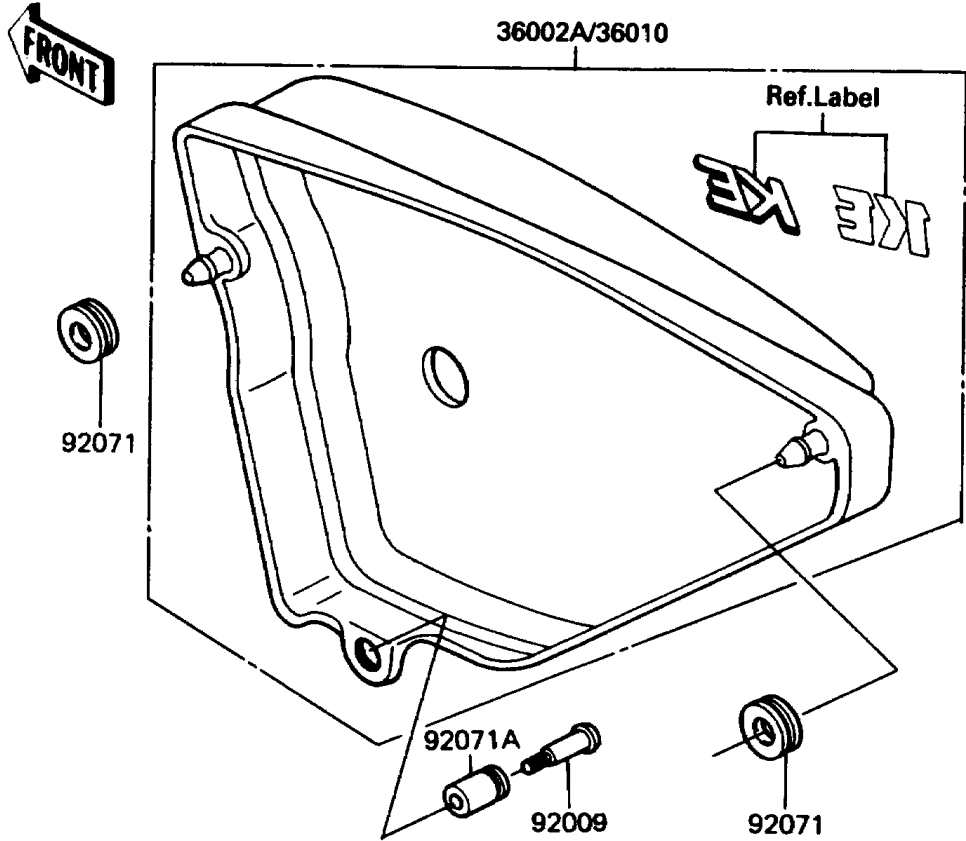

1990 KE100 PARTS DIAGRAM

Side Cover/Chain Case

F2610

1990 KE100 PARTS LIST

Side Cover/Chain Case

ITEM NAME	PART NUMBER	QUANTITY
COVER-SIDE,RH,P.WHITE (Ref # 36010)	36010-5421-6F	1
CASE-CHAIN,BLACK (Ref # 36014)	36014-1047	1
SCREW,PLUG (Ref # 92009)	92009-1001	1
GROMMET (Ref # 92071)	92071-056	2
GROMMET,SIDE COVER (Ref # 92071A)	92071-1001	1
SCREW-PAN-WSP-CROS,6X12 (Ref # 236)	236C0612	3