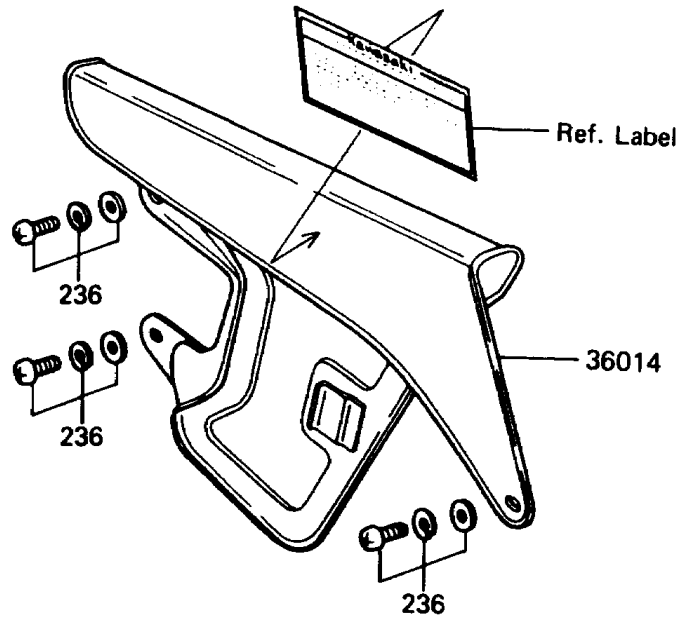

1990 KE100 PARTS DIAGRAM

Side Cover/Chain Case

F2610

1990 KE100 PARTS LIST

Side Cover/Chain Case

ITEM NAME	PART NUMBER	QUANTITY
COVER-SIDE,RH,P.WHITE (Ref # 36010)	36010-5421-6F	1
CASE-CHAIN,BLACK (Ref # 36014)	36014-1047	1
SCREW,PLUG (Ref # 92009)	92009-1001	1
GROMMET (Ref # 92071)	92071-056	2
GROMMET,SIDE COVER (Ref # 92071A)	92071-1001	1
SCREW-PAN-WSP-CROS,6X12 (Ref # 236)	236C0612	3