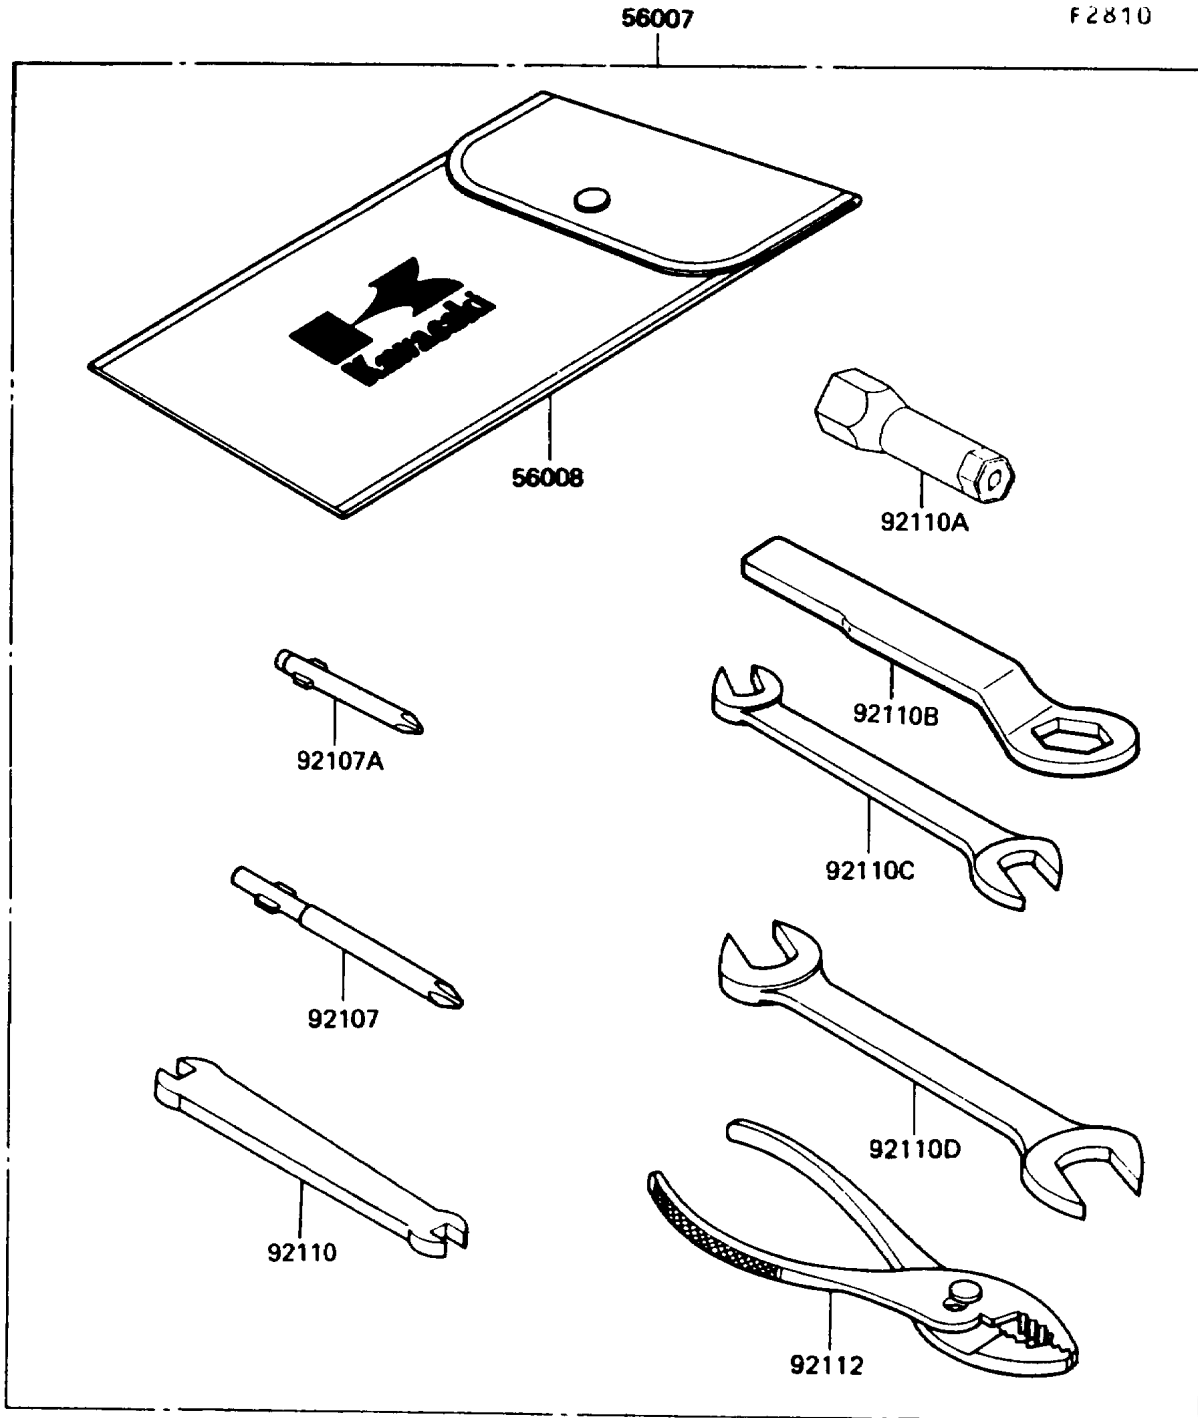

# 1991 KE100 PARTS DIAGRAM

Tool

## 1991 KE100 PARTS LIST

### Tool

ITEM NAME	PART NUMBER	QUANTITY
TOOLKIT (Ref # 56007)	56007-1280	1
BAG,TOOL (Ref # 56008)	56008-1007	1
GASKET-LIQUID,TUBE,100G,SILVER (Ref # 92104)	92104-002	1
TOOL-DRIVER,#3PHILLIPS (Ref # 92107)	92107-005	1
TOOL-DRIVER,#2PHILLIPS (Ref # 92107A)	92107-1053	1
TOOL-WRENCH,SPOKE,5.1X5.8 (Ref # 92110)	92110-1044	1
TOOL-WRENCH,BOX,21MM (Ref # 92110A)	92110-1113	1
TOOL-WRENCH,BOX END,22MM (Ref # 92110B)	92110-1148	1
TOOL-WRENCH,OPEN END,10X12 (Ref # 92110C)	92110-1152	1
TOOL-WRENCH,OPEN END,14X17 (Ref # 92110D)	92110-1153	1
TOOL-PLIERS (Ref # 92112)	92112-003	1