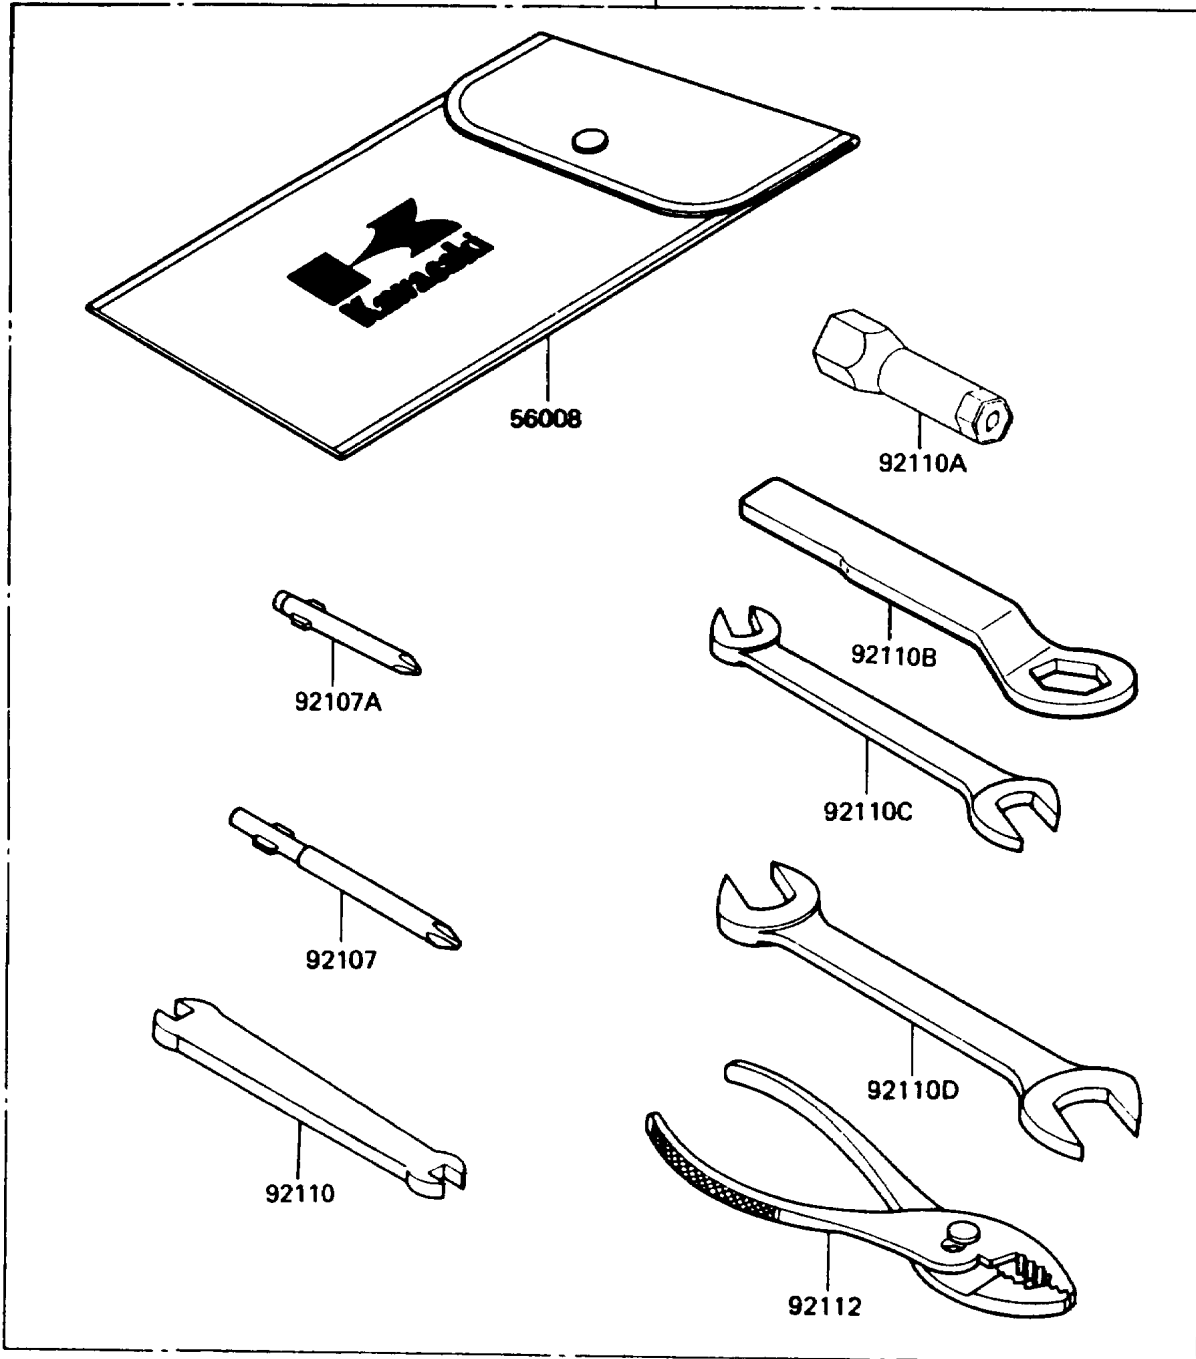

1991 KE100 PARTS DIAGRAM

Tool

56007

F2810

1991 KE100 PARTS LIST

Tool

ITEM NAME	PART NUMBER	QUANTITY
TOOLKIT (Ref # 56007)	56007-1280	1
BAG,TOOL (Ref # 56008)	56008-1007	1
GASKET-LIQUID,TUBE,100G,SILVER (Ref # 92104)	92104-002	1
TOOL-DRIVER,#3PHILLIPS (Ref # 92107)	92107-005	1
TOOL-DRIVER,#2PHILLIPS (Ref # 92107A)	92107-1053	1
TOOL-WRENCH,SPOKE,5.1X5.8 (Ref # 92110)	92110-1044	1
TOOL-WRENCH,BOX,21MM (Ref # 92110A)	92110-1113	1
TOOL-WRENCH,BOX END,22MM (Ref # 92110B)	92110-1148	1
TOOL-WRENCH,OPEN END,10X12 (Ref # 92110C)	92110-1152	1
TOOL-WRENCH,OPEN END,14X17 (Ref # 92110D)	92110-1153	1
TOOL-PLIERS (Ref # 92112)	92112-003	1