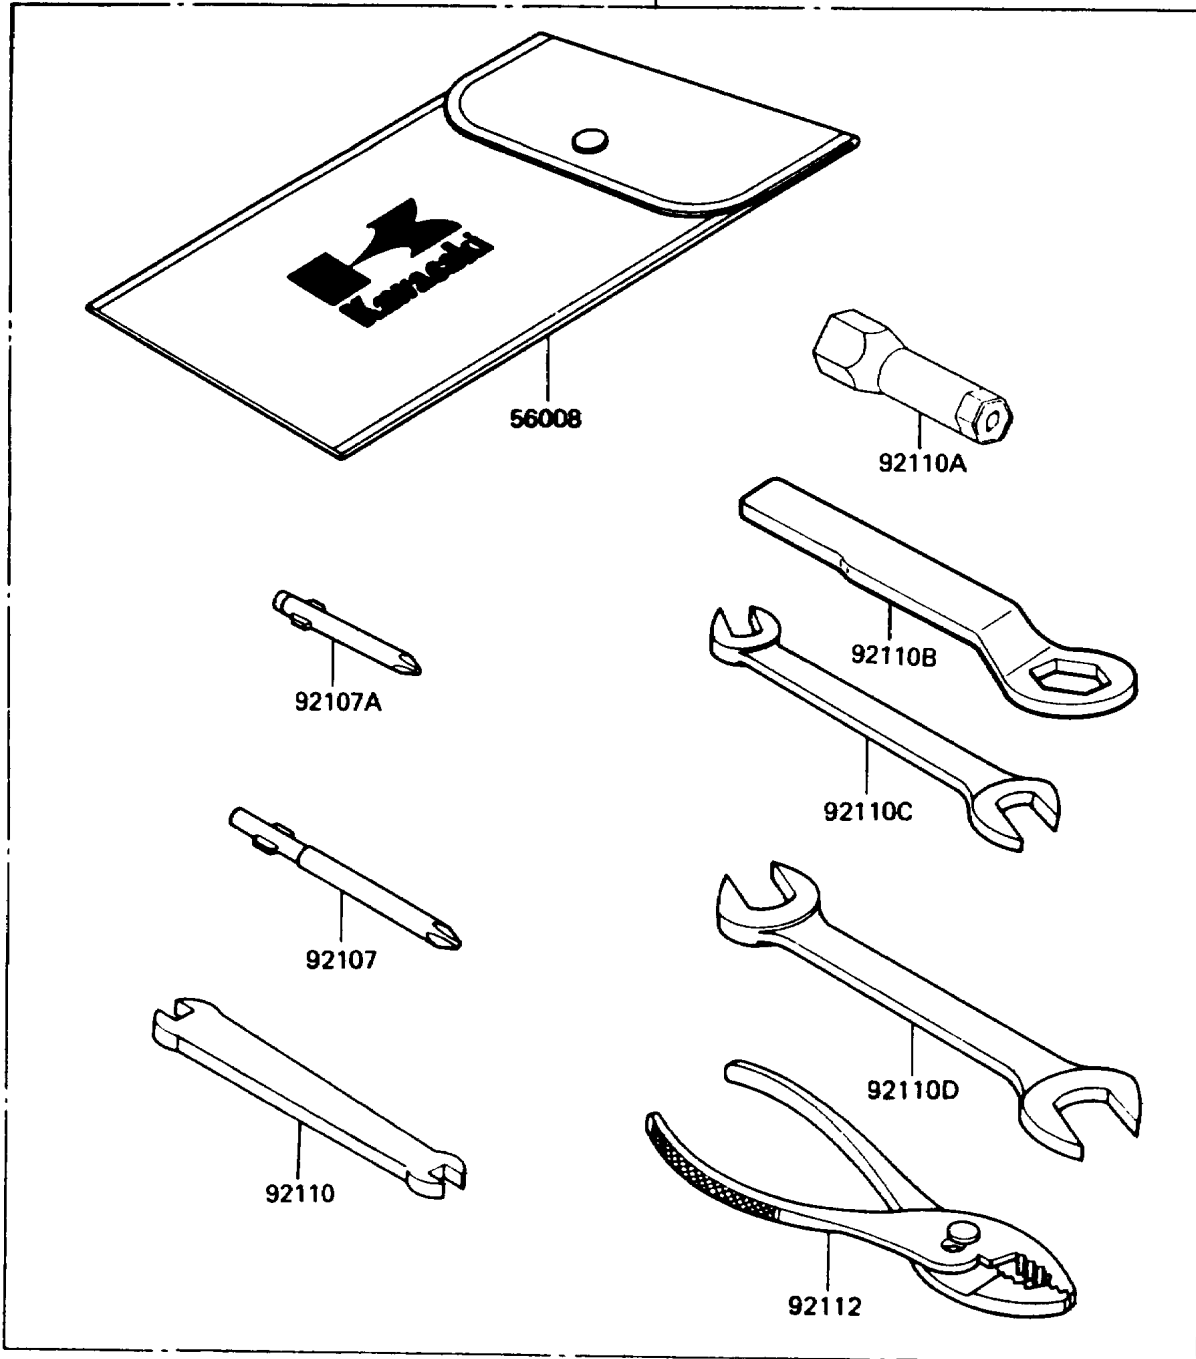

1989 KE100 PARTS DIAGRAM

Tool

56007

F2810

1989 KE100 PARTS LIST

Tool

ITEM NAME	PART NUMBER	QUANTITY
TOOLKIT (Ref # 56007)	56007-1280	1
BAG,TOOL (Ref # 56008)	56008-1007	1
GASKET-LIQUID,TUBE,100G,SILVER (Ref # 92104)	92104-002	1
TOOL-DRIVER,#3PHILLIPS (Ref # 92107)	92107-005	1
TOOL-DRIVER,#2PHILLIPS (Ref # 92107A)	92107-1053	1
TOOL-WRENCH,SPOKE,5.1X5.8 (Ref # 92110)	92110-1044	1
TOOL-WRENCH,BOX,21MM (Ref # 92110A)	92110-1113	1
TOOL-WRENCH,BOX END,22MM (Ref # 92110B)	92110-1148	1
TOOL-WRENCH,OPEN END,10X12 (Ref # 92110C)	92110-1152	1
TOOL-WRENCH,OPEN END,14X17 (Ref # 92110D)	92110-1153	1
TOOL-PLIERS (Ref # 92112)	92112-003	1