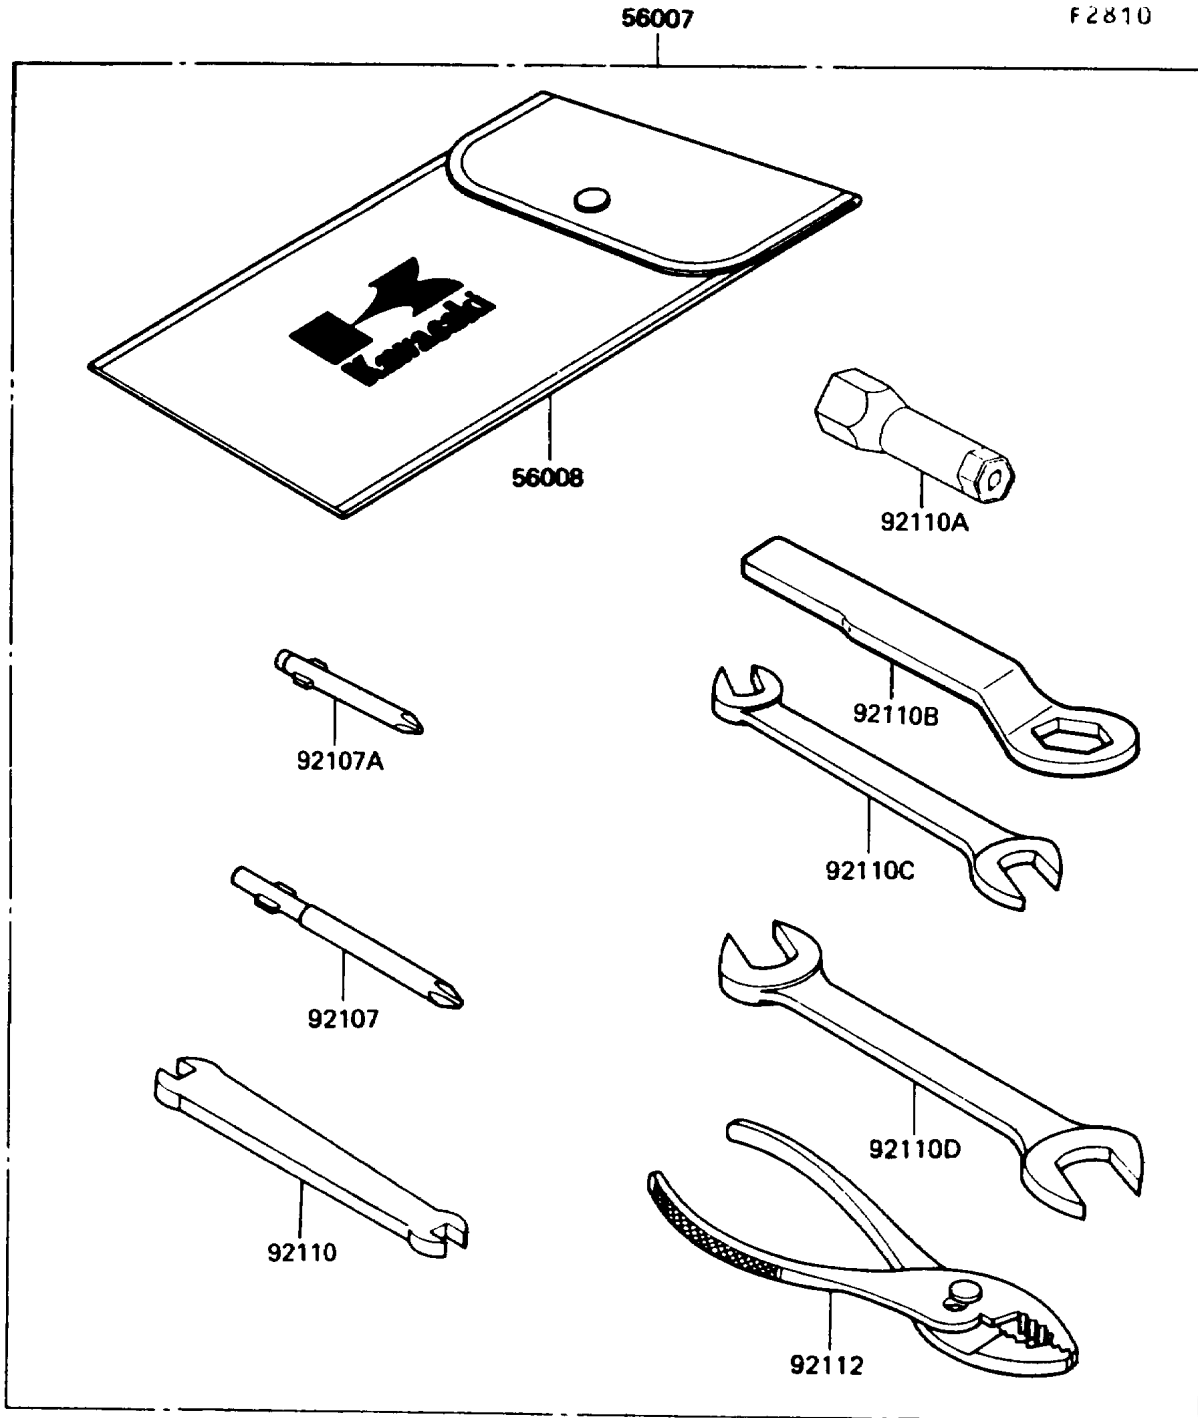

1989 KE100 PARTS DIAGRAM

Tool

1989 KE100 PARTS LIST

Tool

ITEM NAME	PART NUMBER	QUANTITY
TOOLKIT (Ref # 56007)	56007-1280	1
BAG,TOOL (Ref # 56008)	56008-1007	1
GASKET-LIQUID,TUBE,100G,SILVER (Ref # 92104)	92104-002	1
TOOL-DRIVER,#3PHILLIPS (Ref # 92107)	92107-005	1
TOOL-DRIVER,#2PHILLIPS (Ref # 92107A)	92107-1053	1
TOOL-WRENCH,SPOKE,5.1X5.8 (Ref # 92110)	92110-1044	1
TOOL-WRENCH,BOX,21MM (Ref # 92110A)	92110-1113	1
TOOL-WRENCH,BOX END,22MM (Ref # 92110B)	92110-1148	1
TOOL-WRENCH,OPEN END,10X12 (Ref # 92110C)	92110-1152	1
TOOL-WRENCH,OPEN END,14X17 (Ref # 92110D)	92110-1153	1
TOOL-PLIERS (Ref # 92112)	92112-003	1