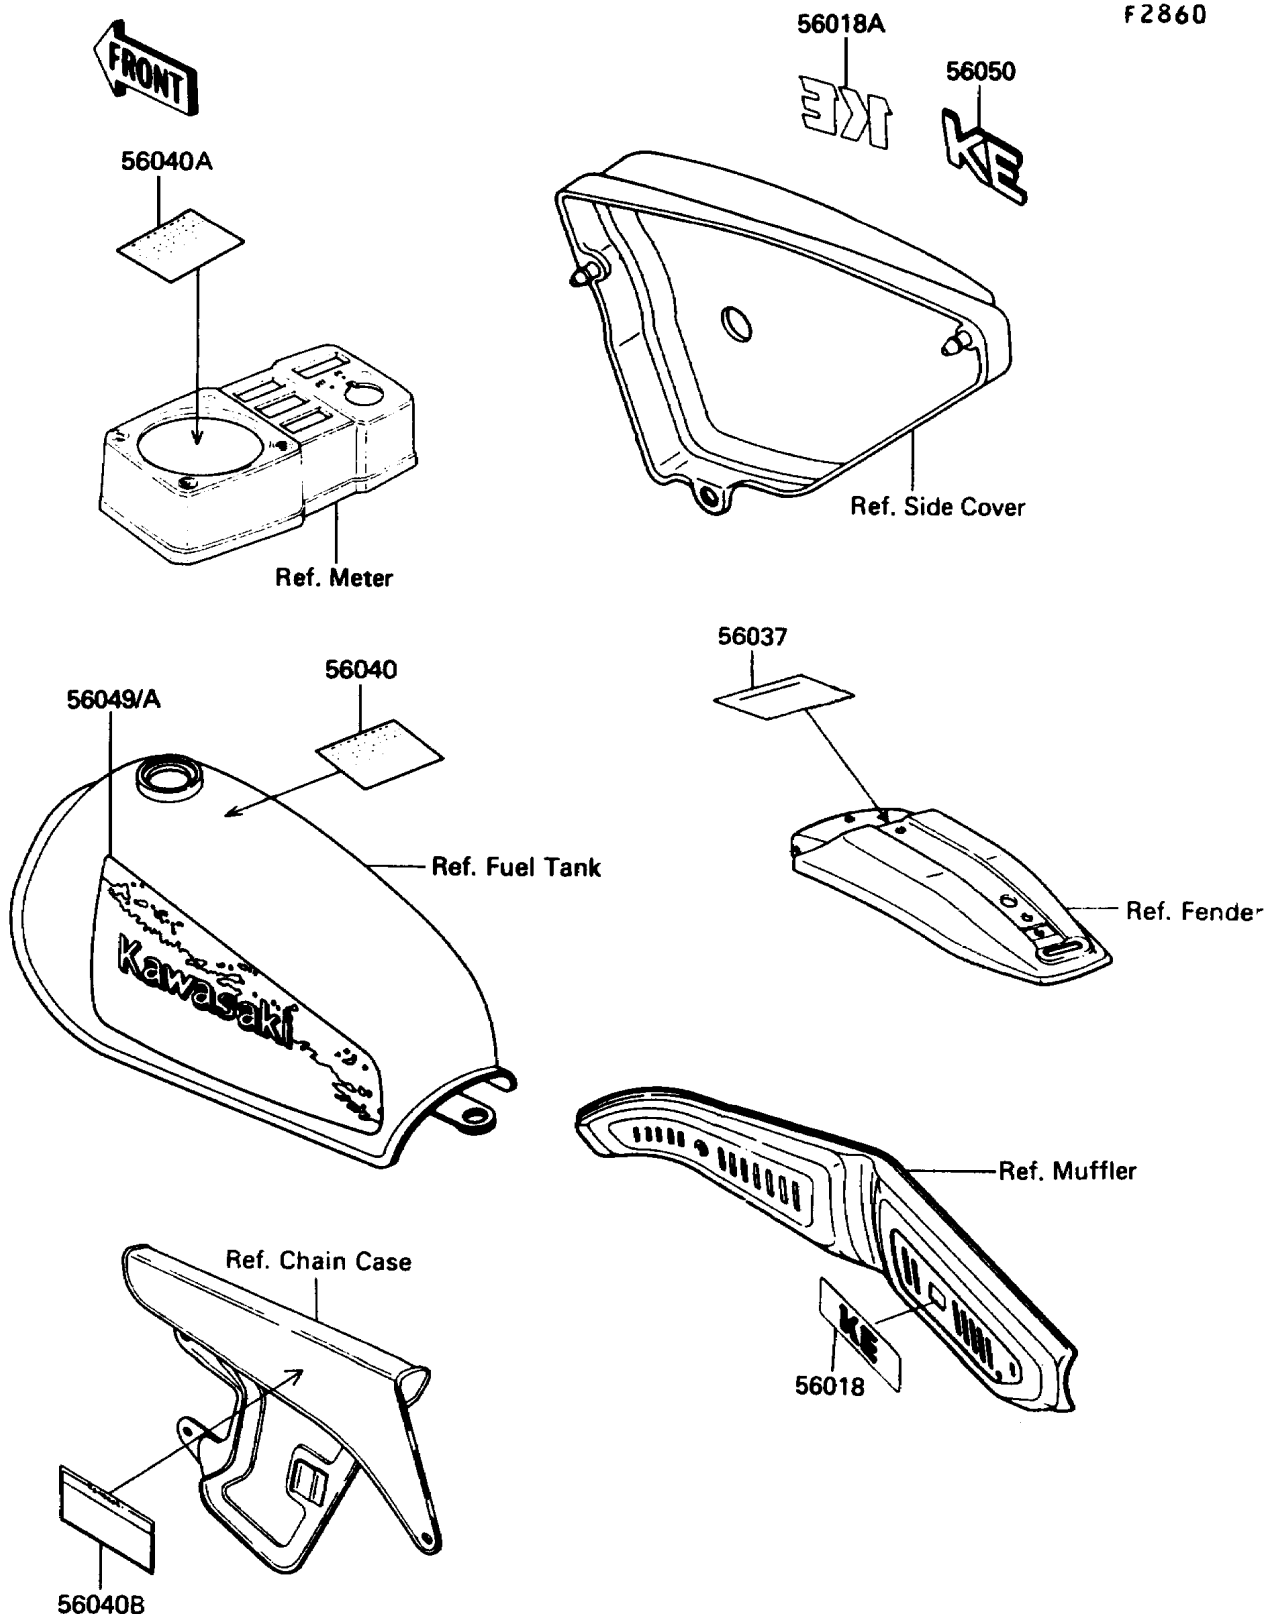

# 1991 KE100 PARTS DIAGRAM

Label

# 1991 KE100 PARTS LIST

Label

ITEM NAME	PART NUMBER	QUANTITY
MARK,MUFFLER COVER (Ref # 56018)	56018-1322	1
MARK,SIDE COVER,KE,FOR WHITE (Ref # 56018A)	56018-1903	1
LABEL-SPECIFICATION,TIRE&LOAD (Ref # 56037)	56037-1154	1
LABEL-WARNING,BREAK IN CAUTION (Ref # 56040)	56040-1008	1
LABEL-WARNING,BREAK IN CAUTION (Ref # 56040A)	56040-1010	1
LABEL-WARNING,SIDE STAND (Ref # 56040B)	56040-1012	1