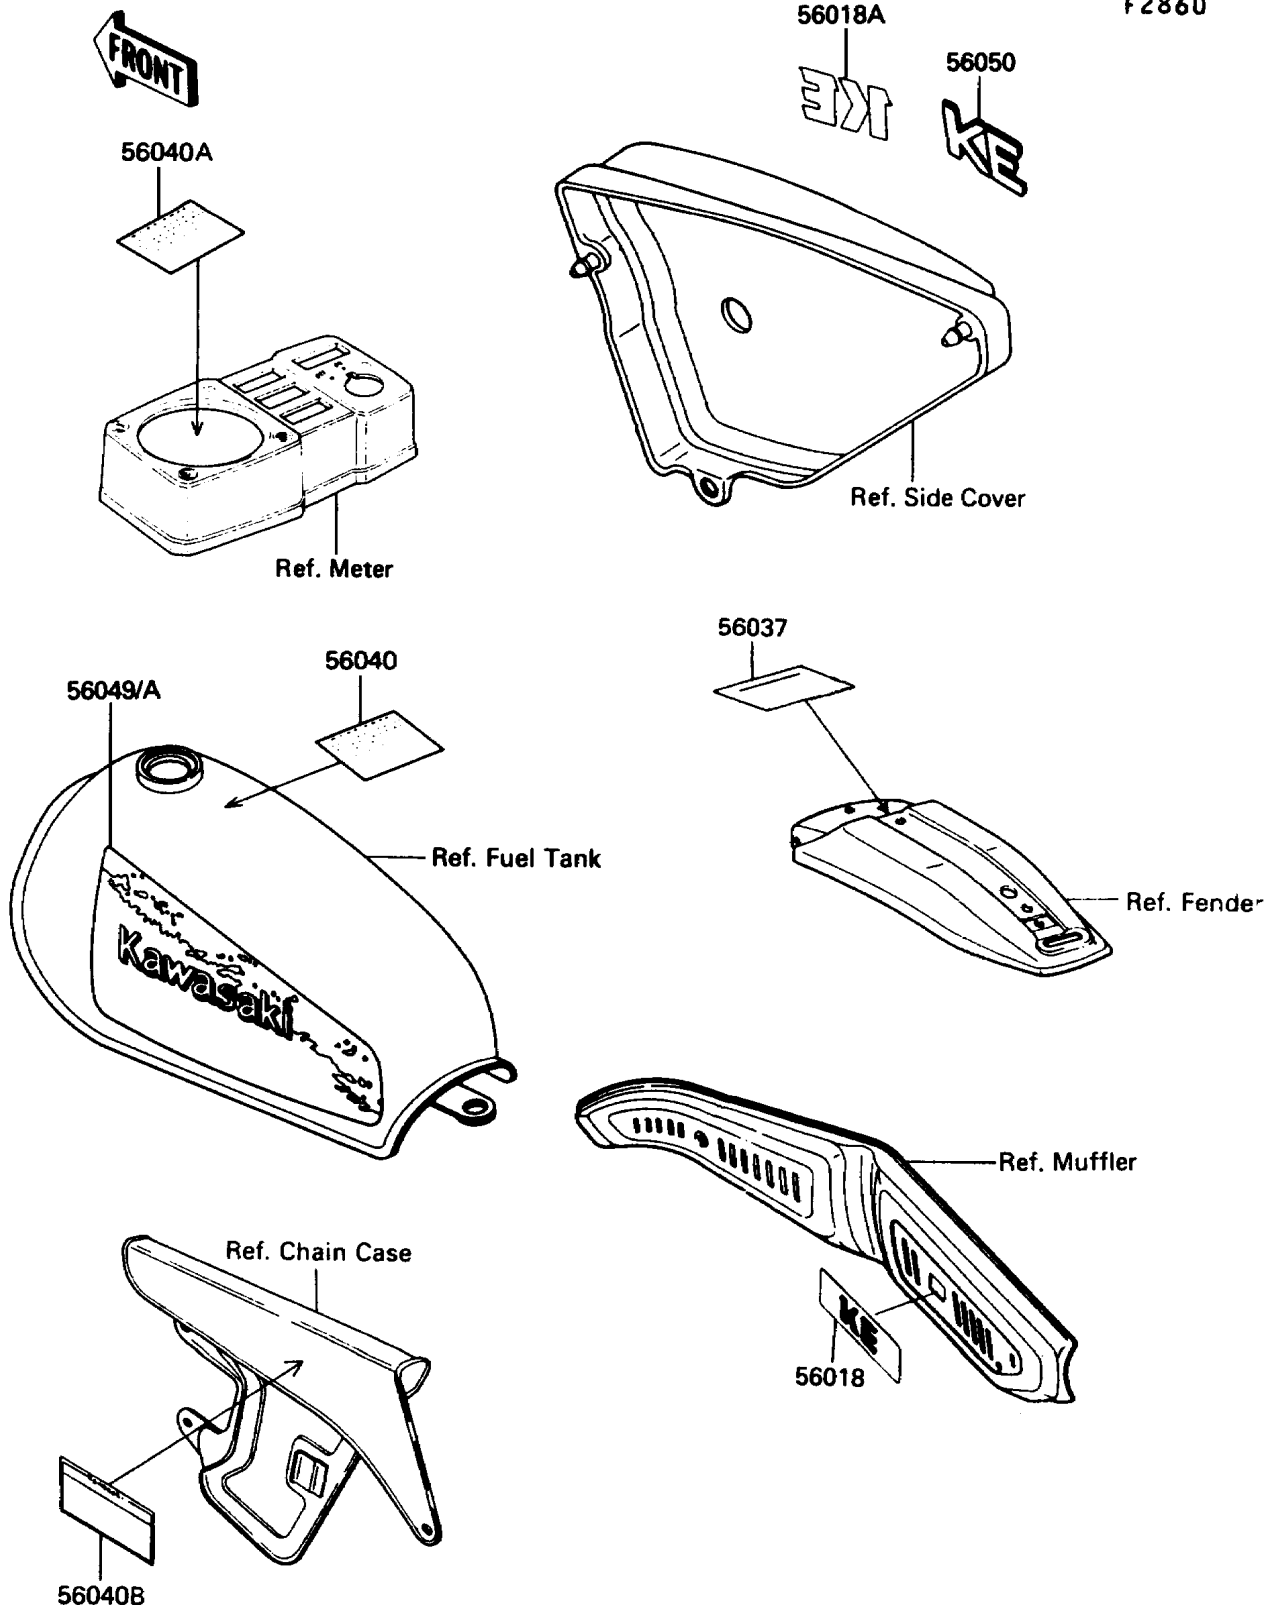

1987 KE100 PARTS DIAGRAM

Label

F2860

1987 KE100 PARTS LIST

Label

ITEM NAME	PART NUMBER	QUANTITY
MARK,MUFFLER COVER (Ref # 56018)	56018-1322	1
MARK,SIDE COVER,KE,FOR WHITE (Ref # 56018A)	56018-1903	1
LABEL-SPECIFICATION,TIRE&LOAD (Ref # 56037)	56037-1154	1
LABEL-WARNING,BREAK IN CAUTION (Ref # 56040)	56040-1008	1
LABEL-WARNING,BREAK IN CAUTION (Ref # 56040A)	56040-1010	1
LABEL-WARNING,SIDE STAND (Ref # 56040B)	56040-1012	1