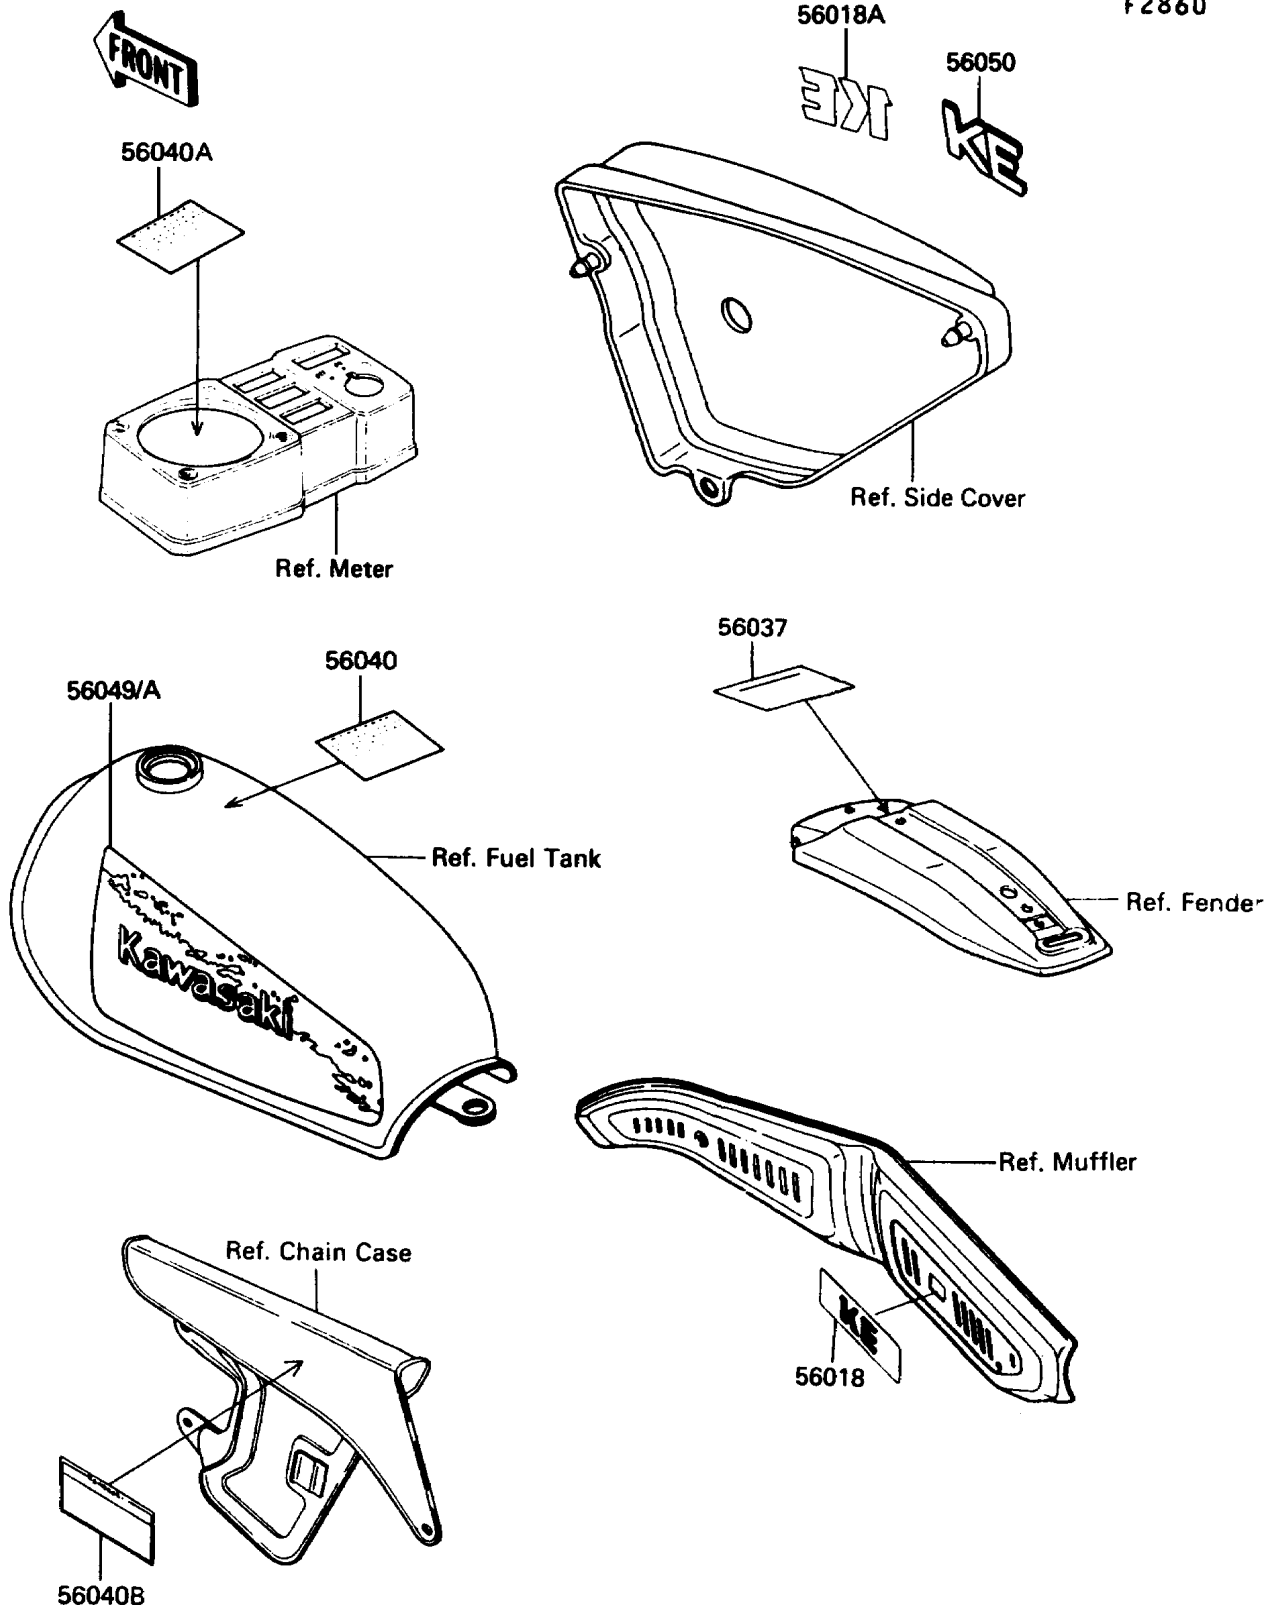

# 1988 KE100 PARTS DIAGRAM

Label

F2860

## 1988 KE100 PARTS LIST

Label

ITEM NAME	PART NUMBER	QUANTITY
MARK,MUFFLER COVER (Ref # 56018)	56018-1322	1
MARK,SIDE COVER,KE,FOR WHITE (Ref # 56018A)	56018-1903	1
LABEL-SPECIFICATION,TIRE&LOAD (Ref # 56037)	56037-1154	1
LABEL-WARNING,BREAK IN CAUTION (Ref # 56040)	56040-1008	1
LABEL-WARNING,BREAK IN CAUTION (Ref # 56040A)	56040-1010	1
LABEL-WARNING,SIDE STAND (Ref # 56040B)	56040-1012	1