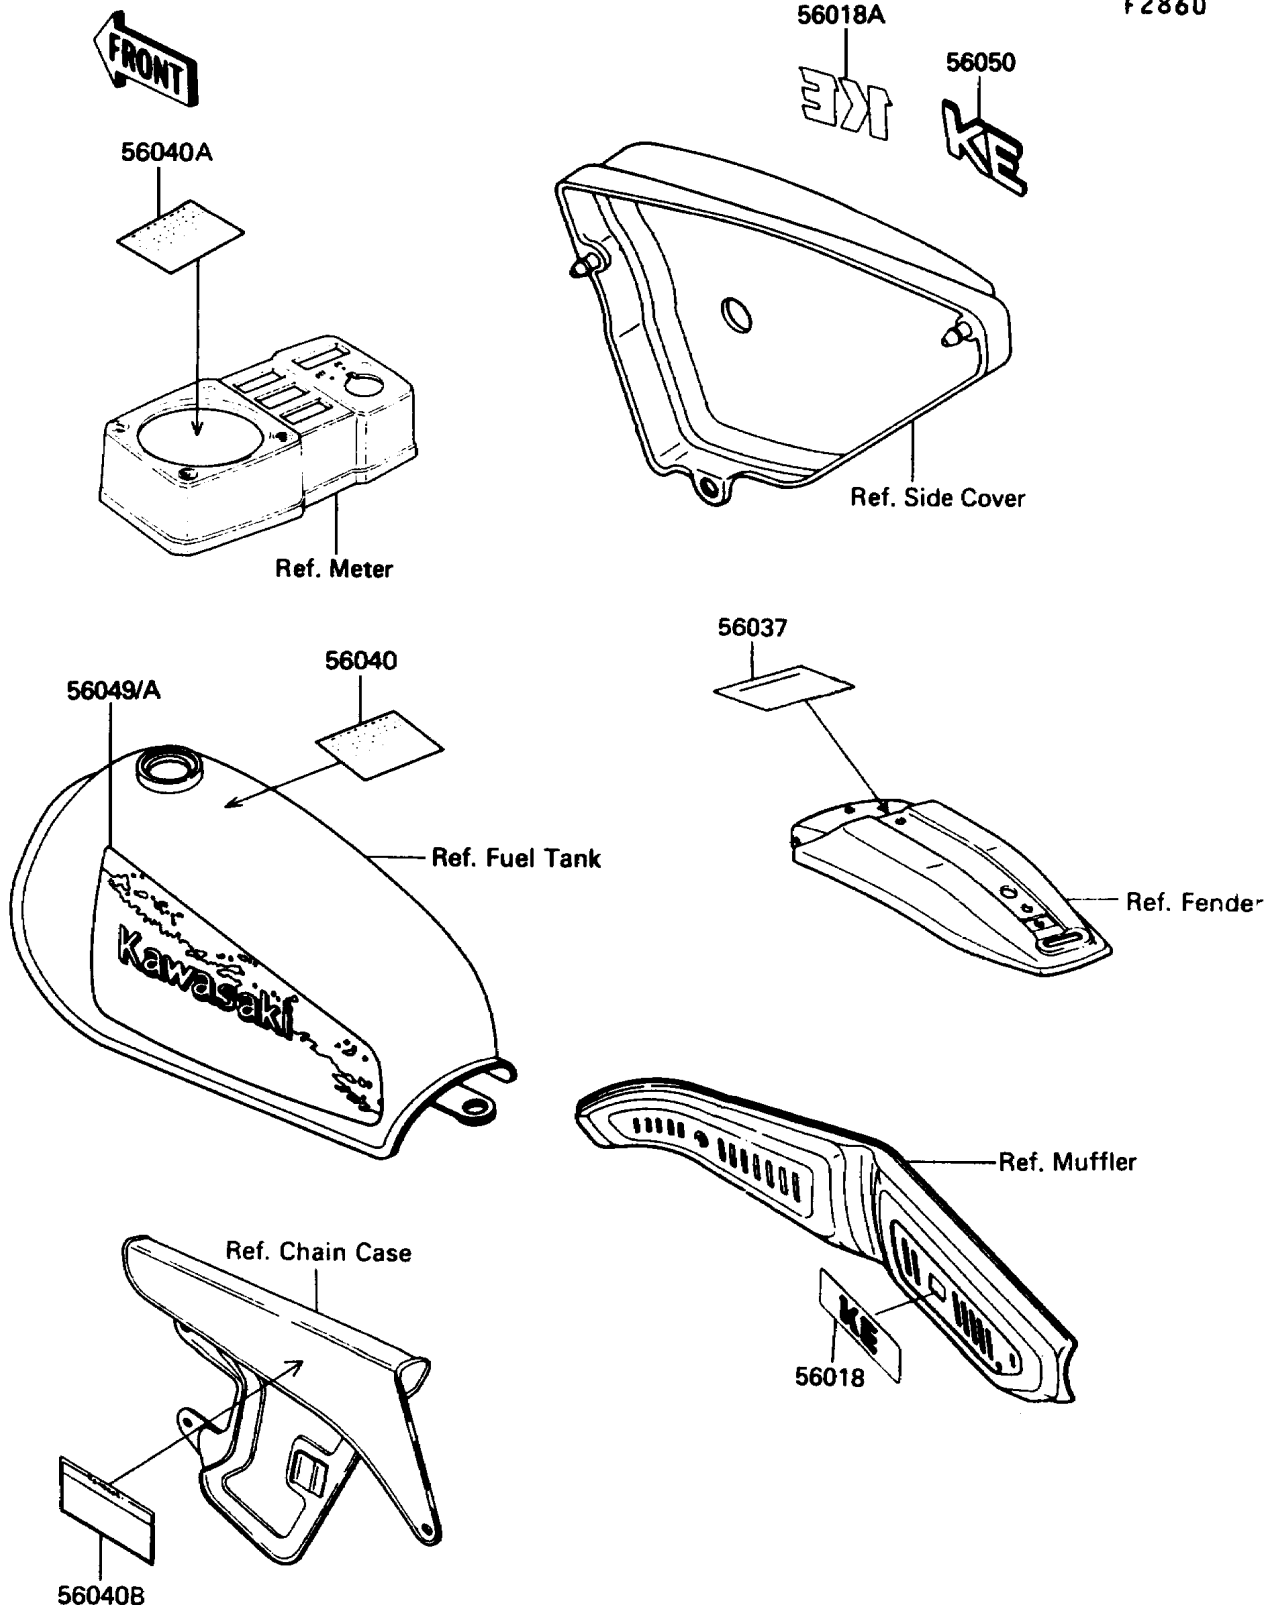

1988 KE100 PARTS DIAGRAM

Label

F2860

1988 KE100 PARTS LIST

Label

ITEM NAME	PART NUMBER	QUANTITY
MARK,MUFFLER COVER (Ref # 56018)	56018-1322	1
MARK,SIDE COVER,KE,FOR WHITE (Ref # 56018A)	56018-1903	1
LABEL-SPECIFICATION,TIRE&LOAD (Ref # 56037)	56037-1154	1
LABEL-WARNING,BREAK IN CAUTION (Ref # 56040)	56040-1008	1
LABEL-WARNING,BREAK IN CAUTION (Ref # 56040A)	56040-1010	1
LABEL-WARNING,SIDE STAND (Ref # 56040B)	56040-1012	1