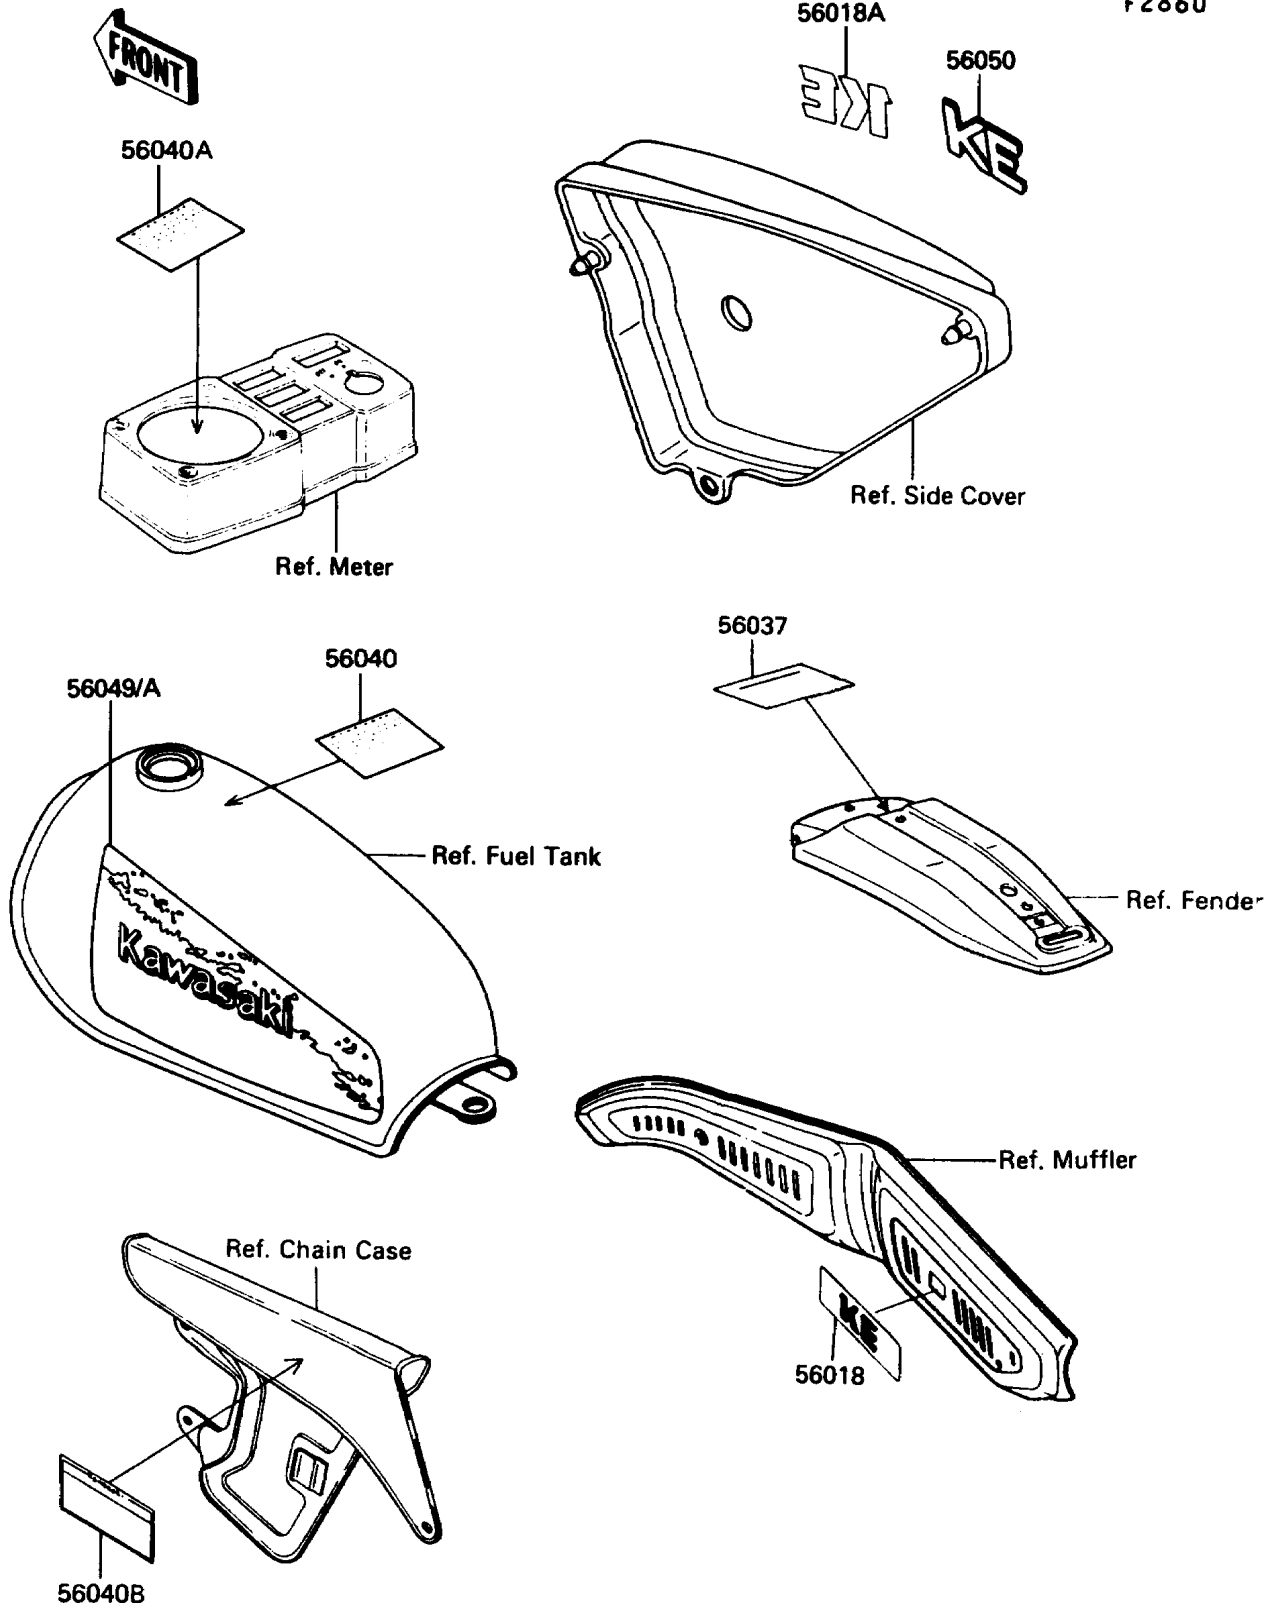

1990 KE100 PARTS DIAGRAM

Label

F2860

1990 KE100 PARTS LIST

Label

ITEM NAME	PART NUMBER	QUANTITY
MARK,MUFFLER COVER (Ref # 56018)	56018-1322	1
LABEL-SPECIFICATION,TIRE&LOAD (Ref # 56037)	56037-1154	1
LABEL-WARNING,BREAK IN CAUTION (Ref # 56040)	56040-1008	1
LABEL-WARNING,BREAK IN CAUTION (Ref # 56040A)	56040-1010	1
LABEL-WARNING,SIDE STAND (Ref # 56040B)	56040-1012	1
PATTERN,FUEL TANK,LH (Ref # 56049)	56049-1788	1
PATTERN,FUEL TANK,RH (Ref # 56049A)	56049-1789	1
MARK,SIDE COVER,KE (Ref # 56050)	56050-1584	1