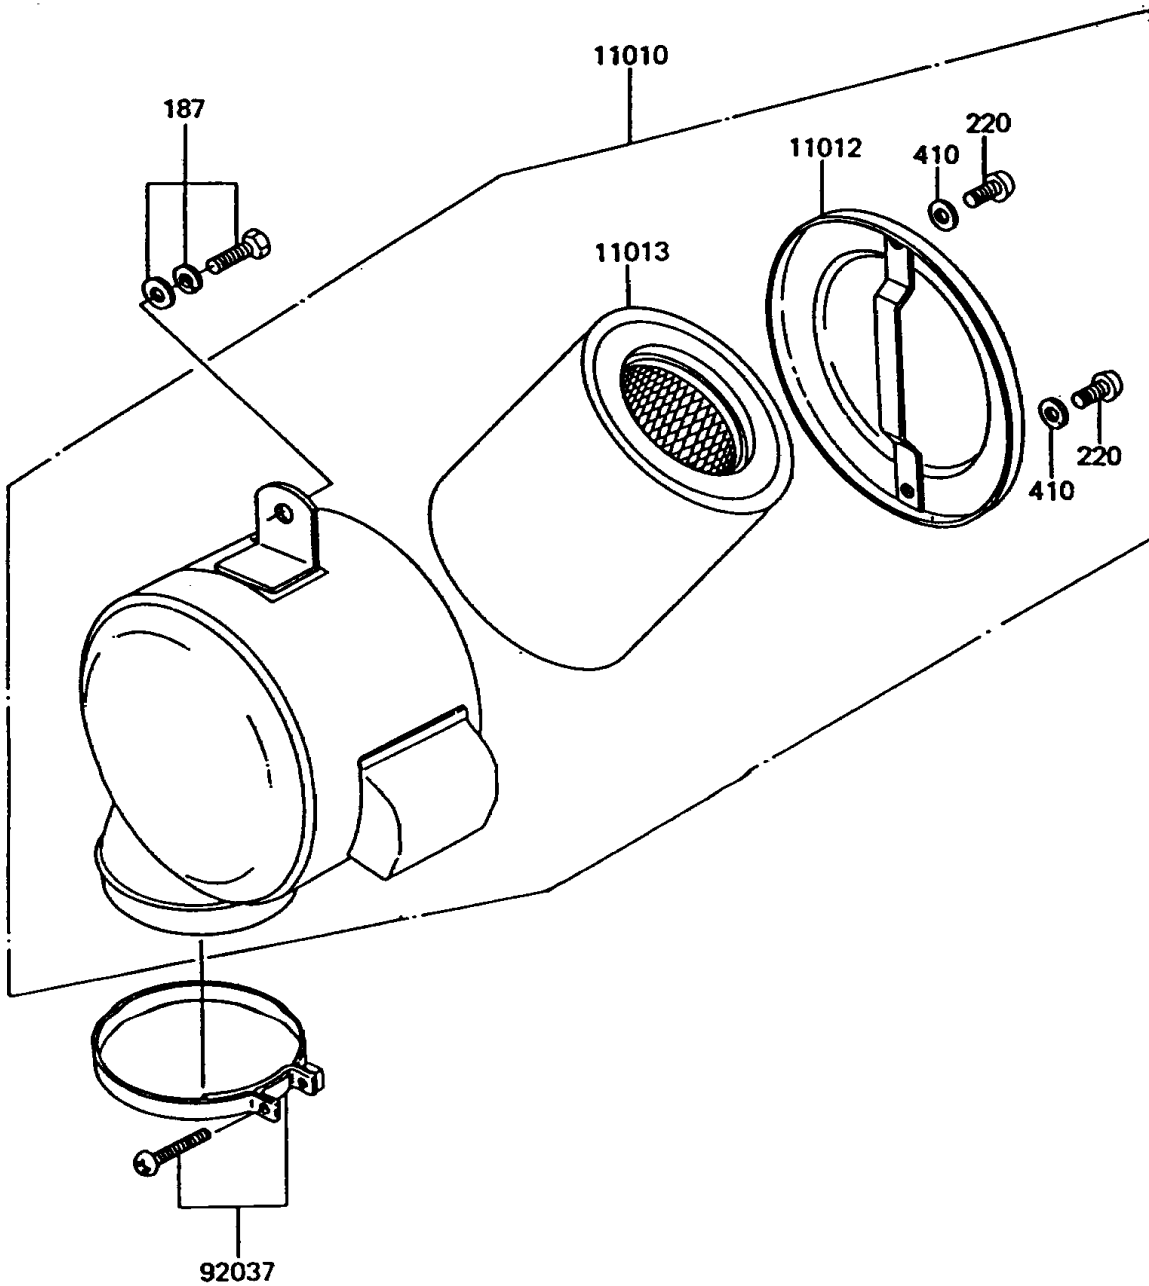

# 1994 KE100 PARTS DIAGRAM

Air Cleaner

E1130

# 1994 KE100 PARTS LIST

## Air Cleaner

| ITEM NAME                            | PART NUMBER | QUANTITY |
|--------------------------------------|-------------|----------|
| BOLT-UPSET-WSP (Ref # 187)           | 187C0612    | 1        |
| SCREW-PAN-CROS,6X8 (Ref # 220)       | 220B0608    | 2        |
| WASHER-PLAIN-SMALL,6MM (Ref # 410)   | 410B0600    | 2        |
| FILTER-ASSY-AIR (Ref # 11010)        | 11010-1100  | 1        |
| CAP,AIR FILTER,F.BLACK (Ref # 11012) | 11012-1187  | 1        |
| ELEMENT-AIR FILTER (Ref # 11013)     | 11013-1008  | 1        |
| CLAMP (Ref # 92037)                  | 92037-068   | 1        |