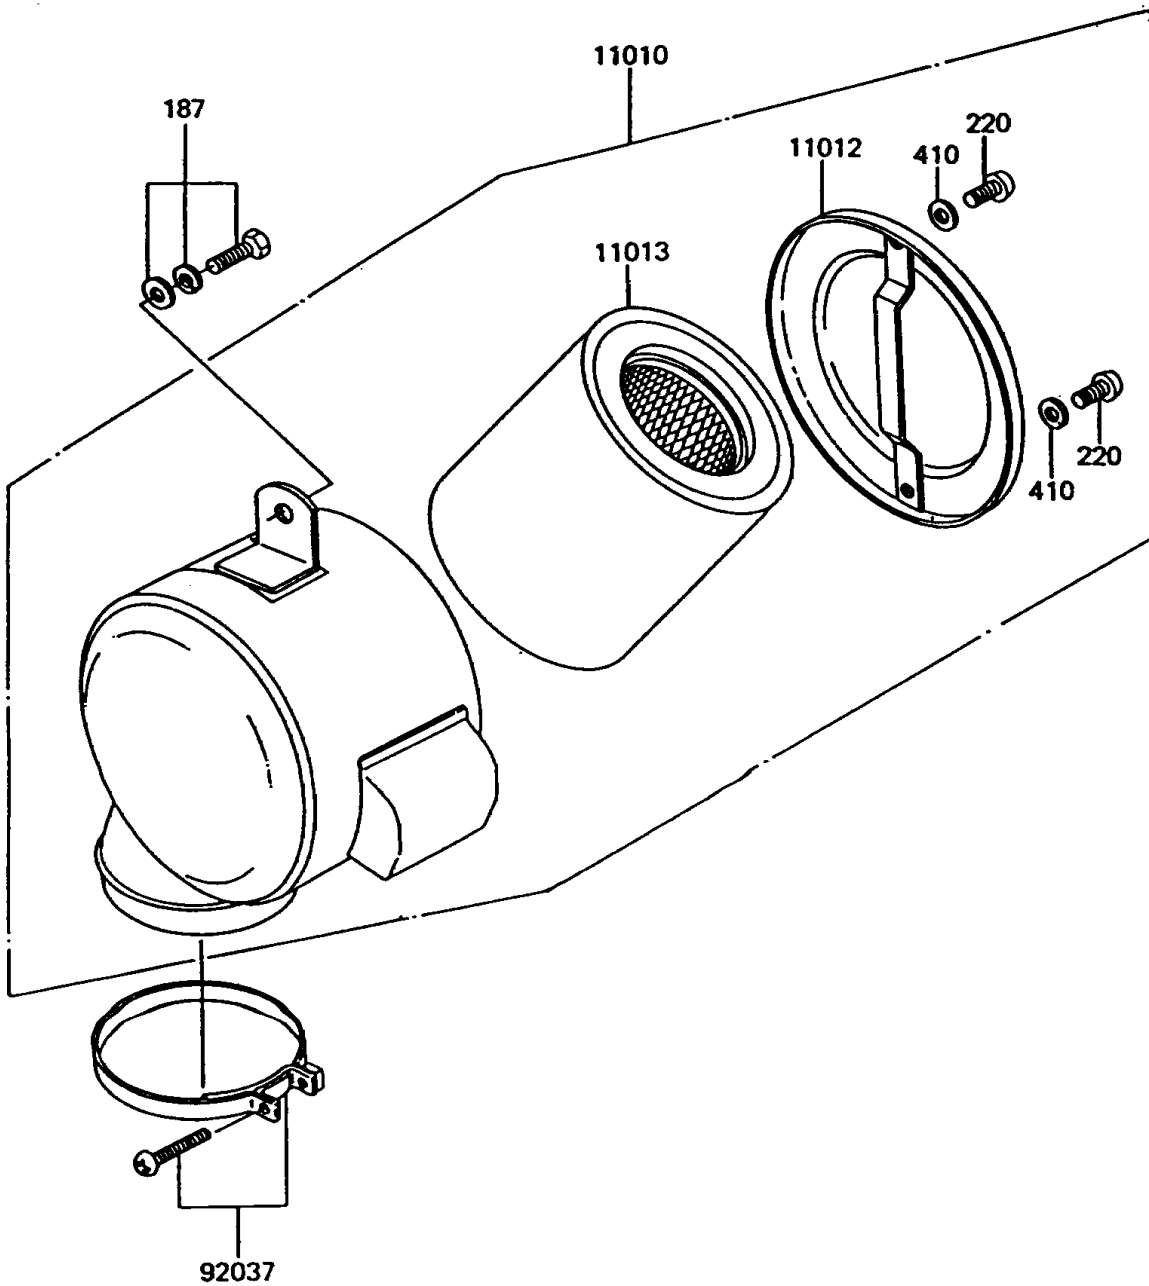

1994 KE100 PARTS DIAGRAM

Air Cleaner

E1130

1994 KE100 PARTS LIST

Air Cleaner

ITEM NAME	PART NUMBER	QUANTITY
BOLT-UPSET-WSP (Ref # 187)	187C0612	1
SCREW-PAN-CROS,6X8 (Ref # 220)	220B0608	2
WASHER-PLAIN-SMALL,6MM (Ref # 410)	410B0600	2
FILTER-ASSY-AIR (Ref # 11010)	11010-1100	1
CAP,AIR FILTER,F.BLACK (Ref # 11012)	11012-1187	1
ELEMENT-AIR FILTER (Ref # 11013)	11013-1008	1
CLAMP (Ref # 92037)	92037-068	1