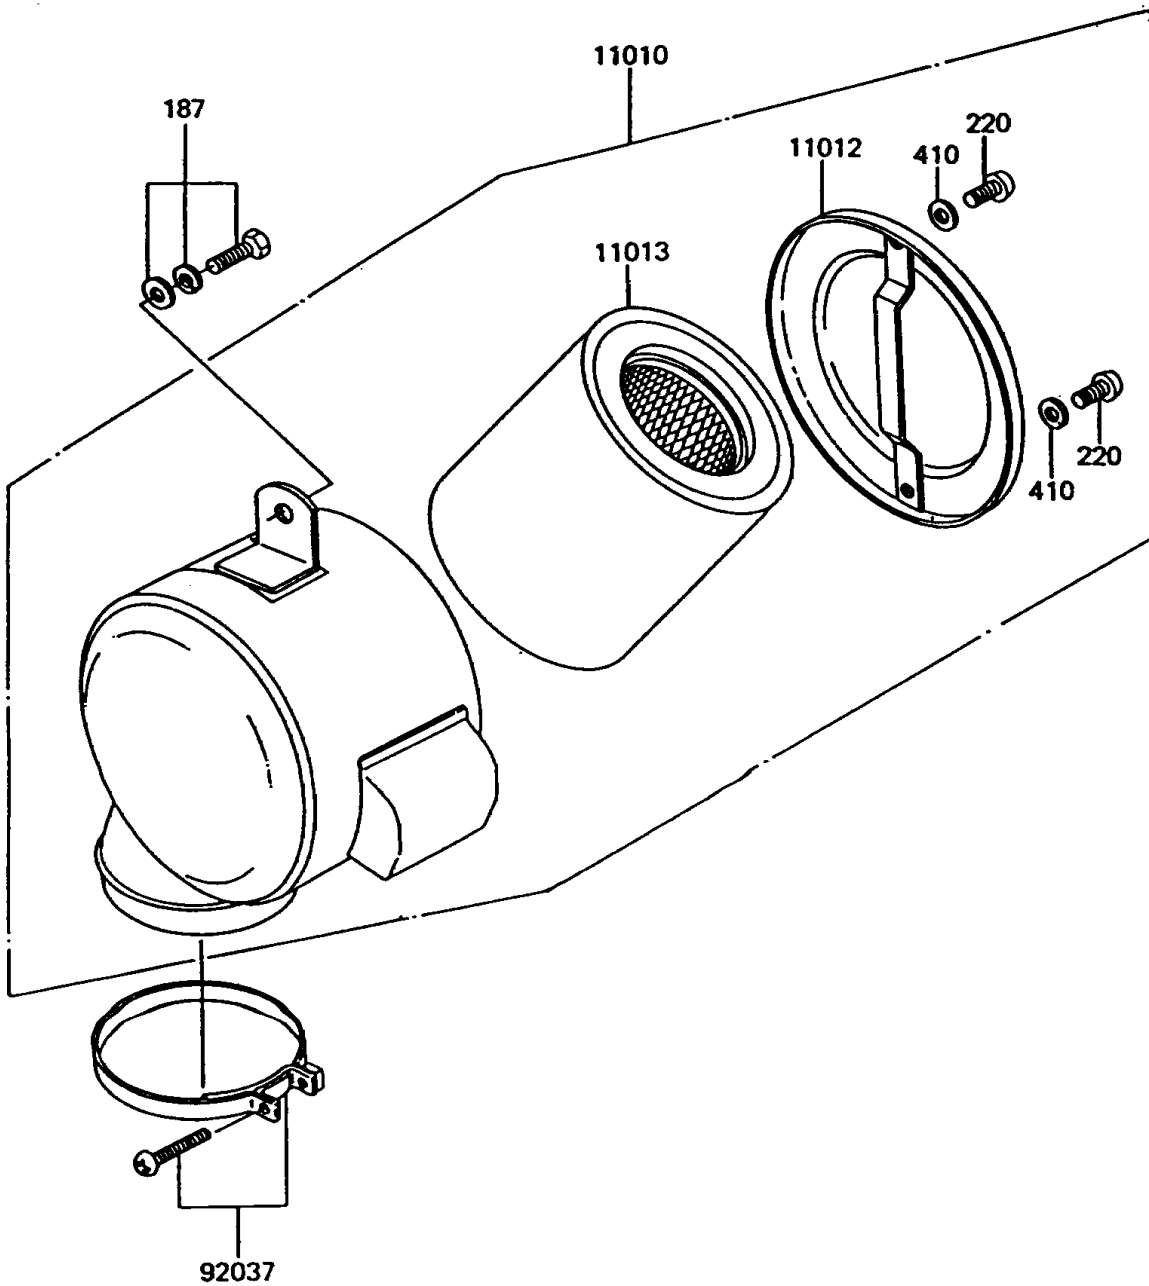

# 1995 KE100 PARTS DIAGRAM

Air Cleaner

E1130

# 1995 KE100 PARTS LIST

## Air Cleaner

ITEM NAME	PART NUMBER	QUANTITY
BOLT-UPSET-WSP (Ref # 187)	187C0612	1
SCREW-PAN-CROS,6X8 (Ref # 220)	220B0608	2
WASHER-PLAIN-SMALL,6MM (Ref # 410)	410B0600	2
FILTER-ASSY-AIR (Ref # 11010)	11010-1100	1
CAP,AIR FILTER,F.BLACK (Ref # 11012)	11012-1187	1
ELEMENT-AIR FILTER (Ref # 11013)	11013-1008	1
CLAMP (Ref # 92037)	92037-068	1