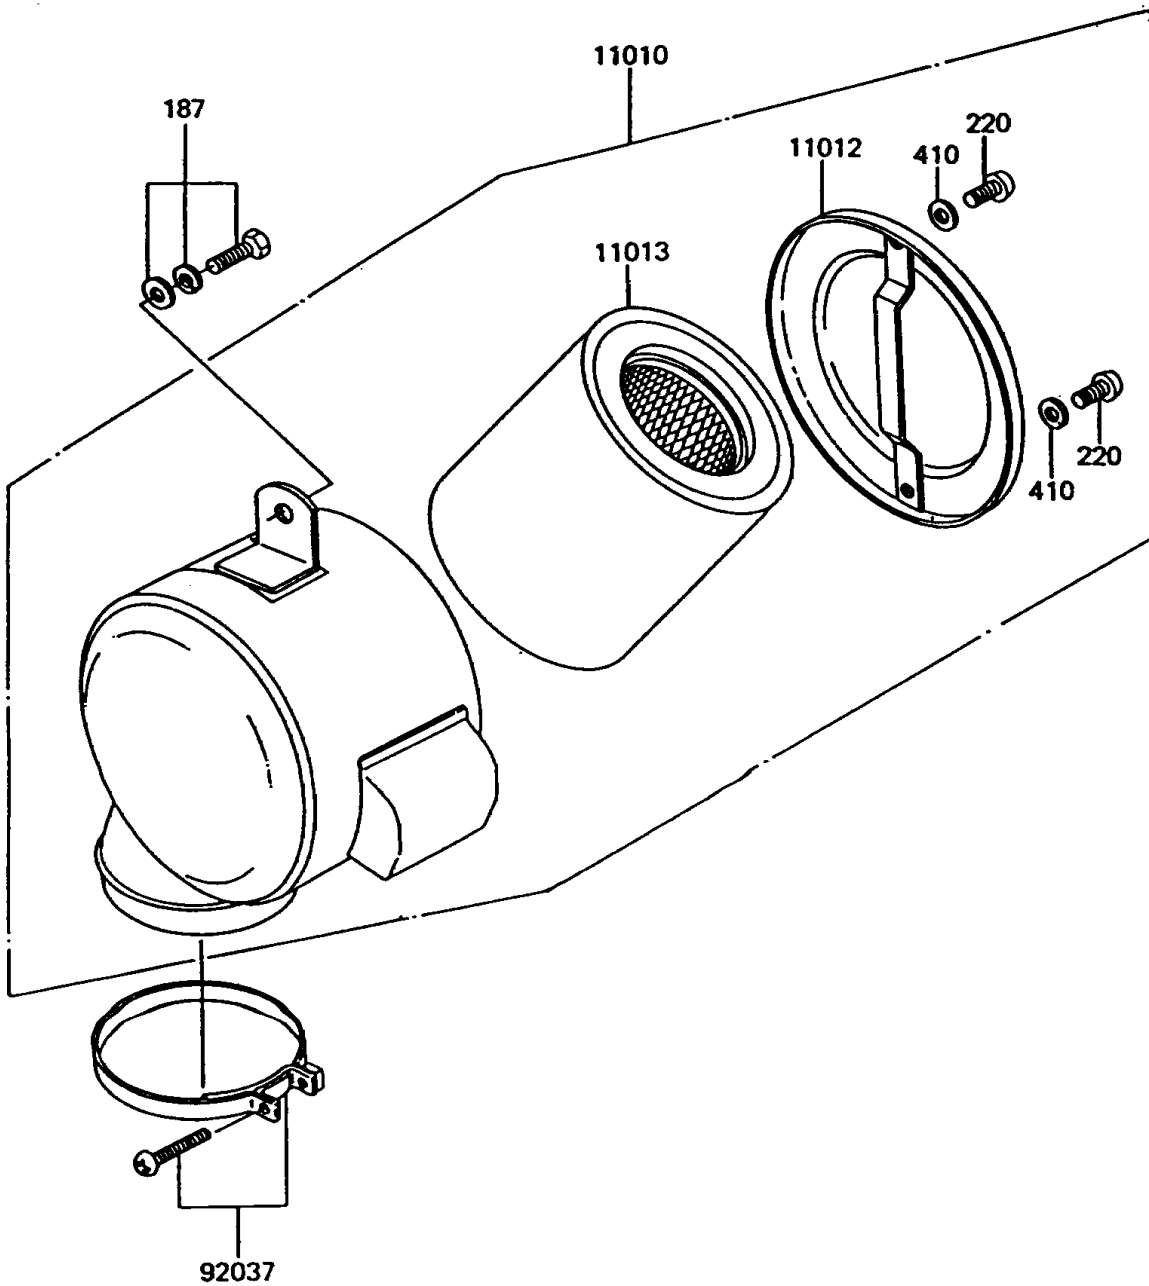

# 1996 KE100 PARTS DIAGRAM

Air Cleaner

E1130

# 1996 KE100 PARTS LIST

## Air Cleaner

ITEM NAME	PART NUMBER	QUANTITY
BOLT-UPSET-WSP (Ref # 187)	187C0612	1
SCREW-PAN-CROS,6X8 (Ref # 220)	220B0608	2
WASHER-PLAIN-SMALL,6MM (Ref # 410)	410B0600	2
FILTER-ASSY-AIR (Ref # 11010)	11010-1100	1
CAP,AIR FILTER,F.BLACK (Ref # 11012)	11012-1187	1
ELEMENT-AIR FILTER (Ref # 11013)	11013-1008	1
CLAMP (Ref # 92037)	92037-068	1