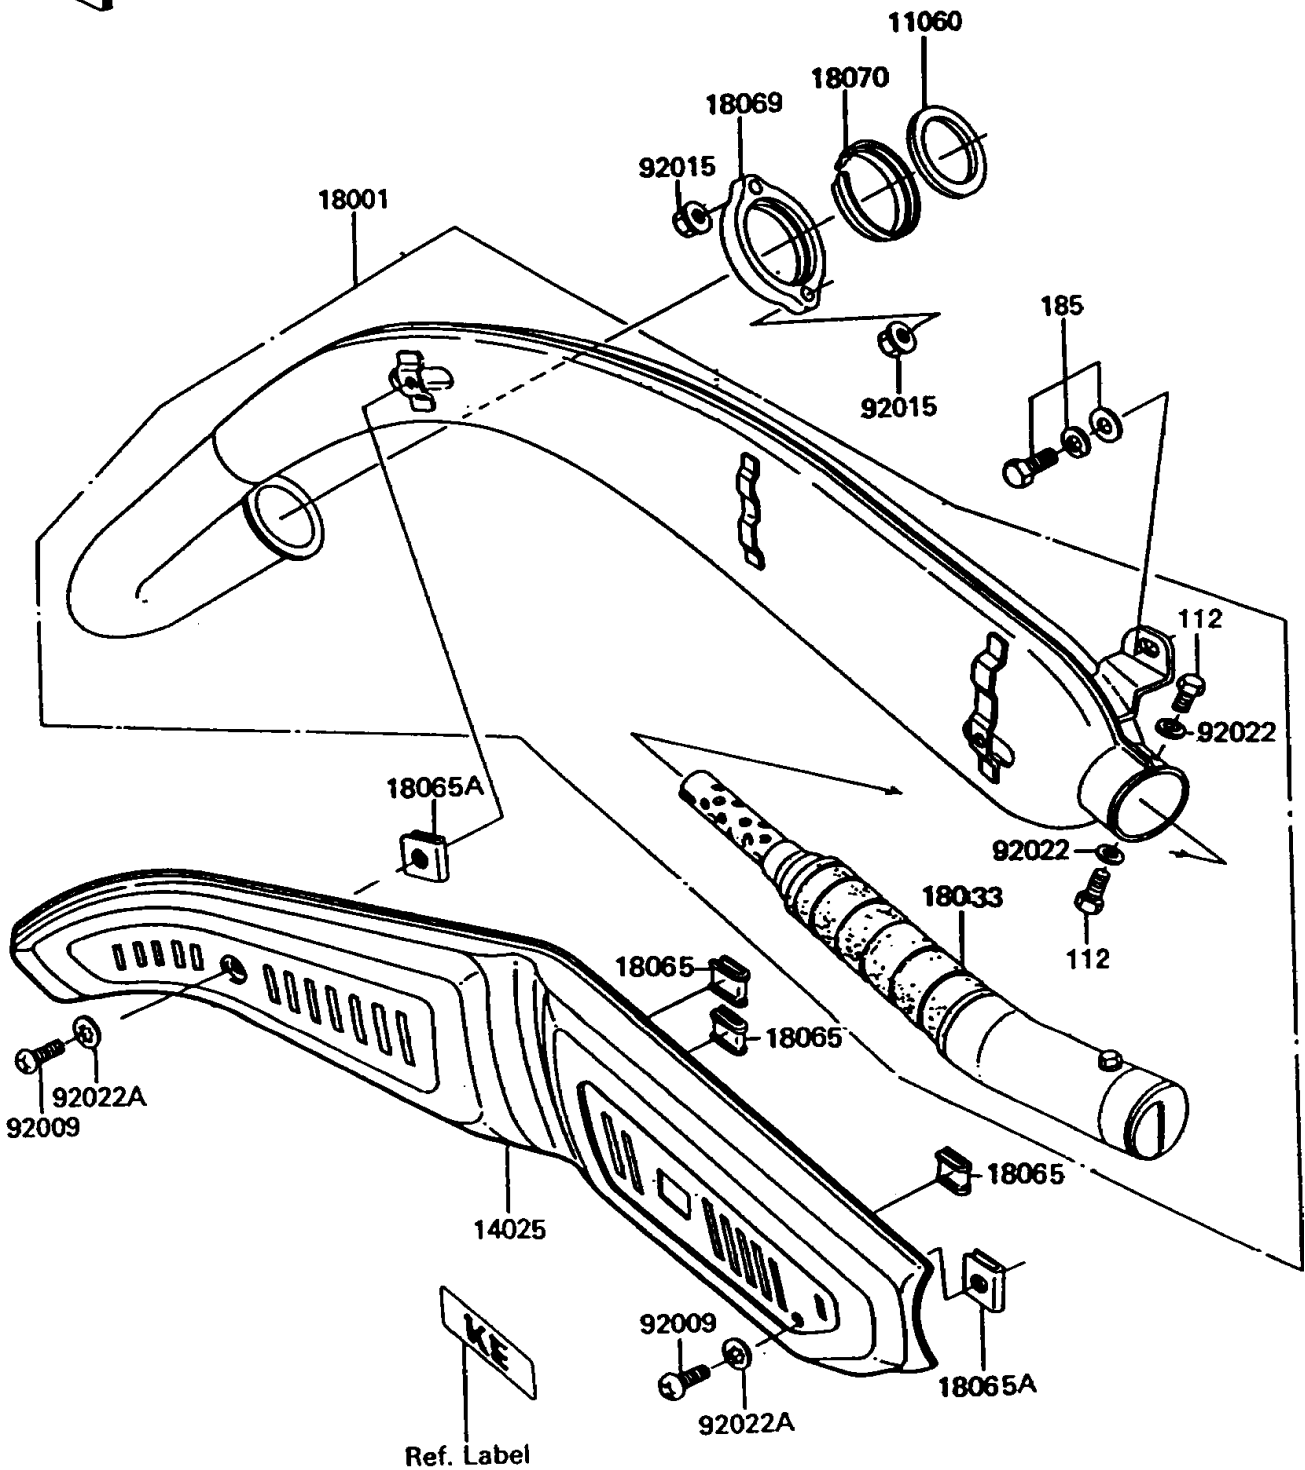

1992 KE100 PARTS DIAGRAM

Muffler(s)

E1140

1992 KE100 PARTS LIST

Muffler(s)

ITEM NAME	PART NUMBER	QUANTITY
BOLT-UPSET (Ref # 112)	112B0614	2
BOLT-UPSET-WSP-SMALL (Ref # 185)	185C0816	2
GASKET,EXHAUST PIPE (Ref # 11060)	11060-1203	1
COVER,MUFFLER,F.BLACK (Ref # 14025)	14025-1372	1
MUFFLER (Ref # 18001)	18001-1603	1
BAFFLE-PIPE MUFFLER (Ref # 18033)	18033-070	1
INSULATOR,HEAT (Ref # 18065)	18065-007	3
INSULATOR,HEAT (Ref # 18065A)	18065-009	2
HOLDER-EXHAUST PIPE (Ref # 18069)	18069-048	1
COLLAR,EXHAUST PIPE HOLDER (Ref # 18070)	18070-008	1
SCREW,6X12 (Ref # 92009)	92009-1309	2
NUT,6MM (Ref # 92015)	92015-1365	2
WASHER,6.1X12X1 (Ref # 92022)	92022-077	2
WASHER,TOOTHED,6MM (Ref # 92022A)	92022-1548	2