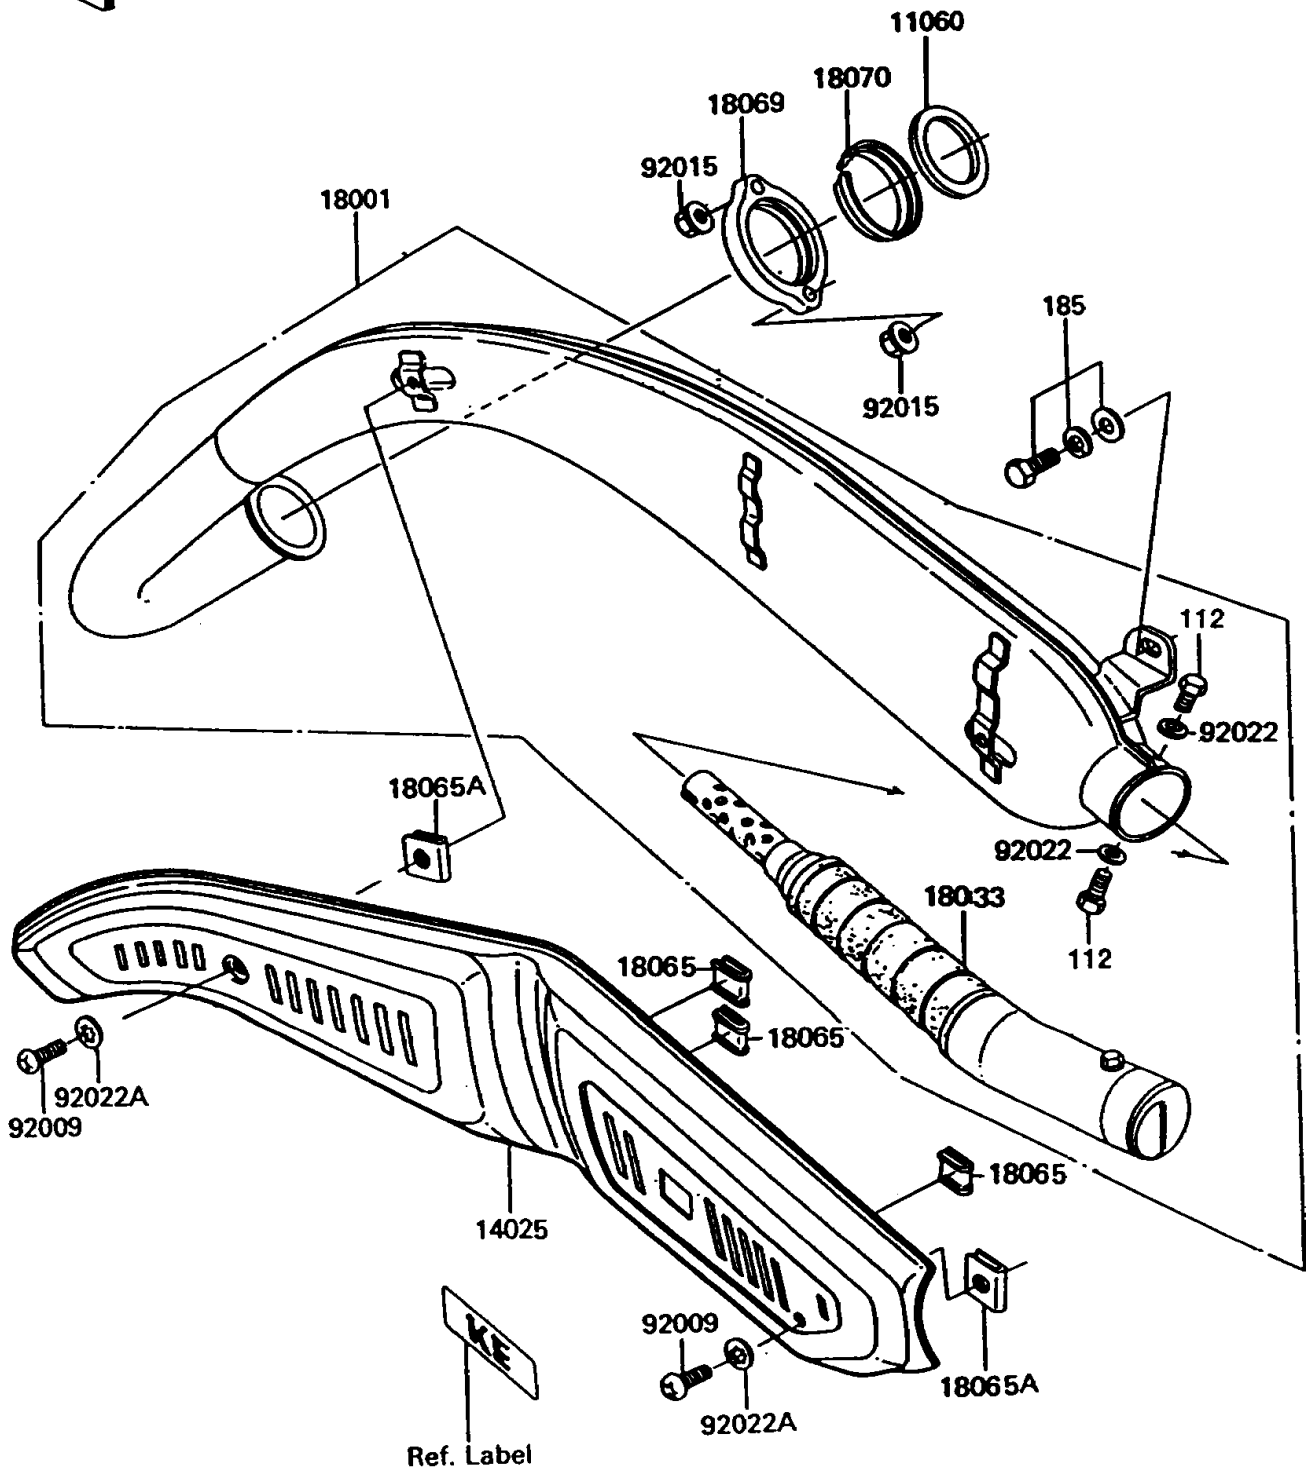

1994 KE100 PARTS DIAGRAM

Muffler(s)

E1140

1994 KE100 PARTS LIST

Muffler(s)

ITEM NAME	PART NUMBER	QUANTITY
BOLT-UPSET (Ref # 112)	112B0614	2
BOLT-UPSET-WSP-SMALL (Ref # 185)	185C0816	2
GASKET,EXHAUST PIPE (Ref # 11060)	11060-1203	1
COVER,MUFFLER,F.BLACK (Ref # 14025)	14025-1372	1
MUFFLER (Ref # 18001)	18001-1603	1
BAFFLE-PIPE MUFFLER (Ref # 18033)	18033-070	1
INSULATOR,HEAT (Ref # 18065)	18065-007	3
INSULATOR,HEAT (Ref # 18065A)	18065-009	2
HOLDER-EXHAUST PIPE (Ref # 18069)	18069-048	1
COLLAR,EXHAUST PIPE HOLDER (Ref # 18070)	18070-008	1
SCREW,6X12 (Ref # 92009)	92009-1309	2
NUT,6MM (Ref # 92015)	92015-1365	2
WASHER,6.1X12X1 (Ref # 92022)	92022-077	2
WASHER,TOOTHED,6MM (Ref # 92022A)	92022-1548	2