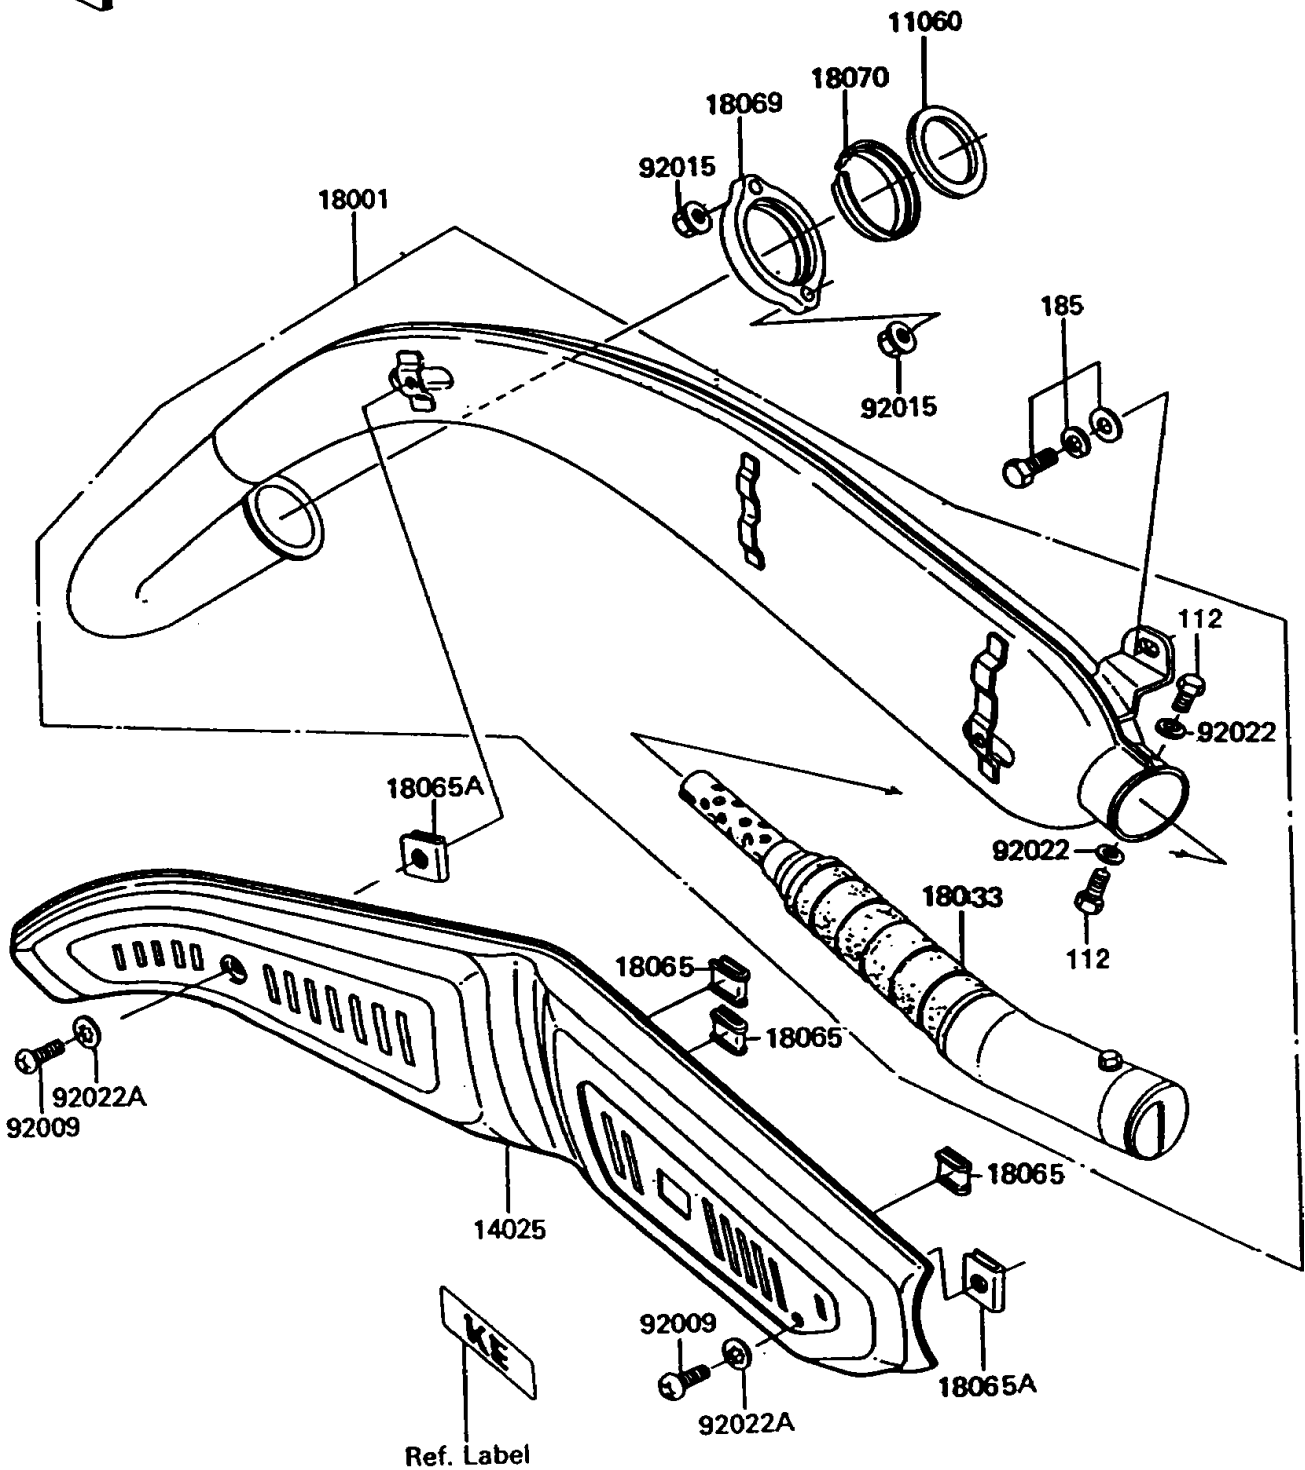

1994 KE100 PARTS DIAGRAM

Muffler(s)

E1140

1994 KE100 PARTS LIST

Muffler(s)

ITEM NAME	PART NUMBER	QUANTITY
BOLT-UPSET (Ref # 112)	112B0614	2
BOLT-UPSET-WSP-SMALL (Ref # 185)	185C0816	2
GASKET,EXHAUST PIPE (Ref # 11060)	11060-1203	1
COVER,MUFFLER,F.BLACK (Ref # 14025)	14025-1372	1
MUFFLER (Ref # 18001)	18001-1603	1
BAFFLE-PIPE MUFFLER (Ref # 18033)	18033-070	1
INSULATOR,HEAT (Ref # 18065)	18065-007	3
INSULATOR,HEAT (Ref # 18065A)	18065-009	2
HOLDER-EXHAUST PIPE (Ref # 18069)	18069-048	1
COLLAR,EXHAUST PIPE HOLDER (Ref # 18070)	18070-008	1
SCREW,6X12 (Ref # 92009)	92009-1309	2
NUT,6MM (Ref # 92015)	92015-1365	2
WASHER,6.1X12X1 (Ref # 92022)	92022-077	2
WASHER,TOOTHED,6MM (Ref # 92022A)	92022-1548	2