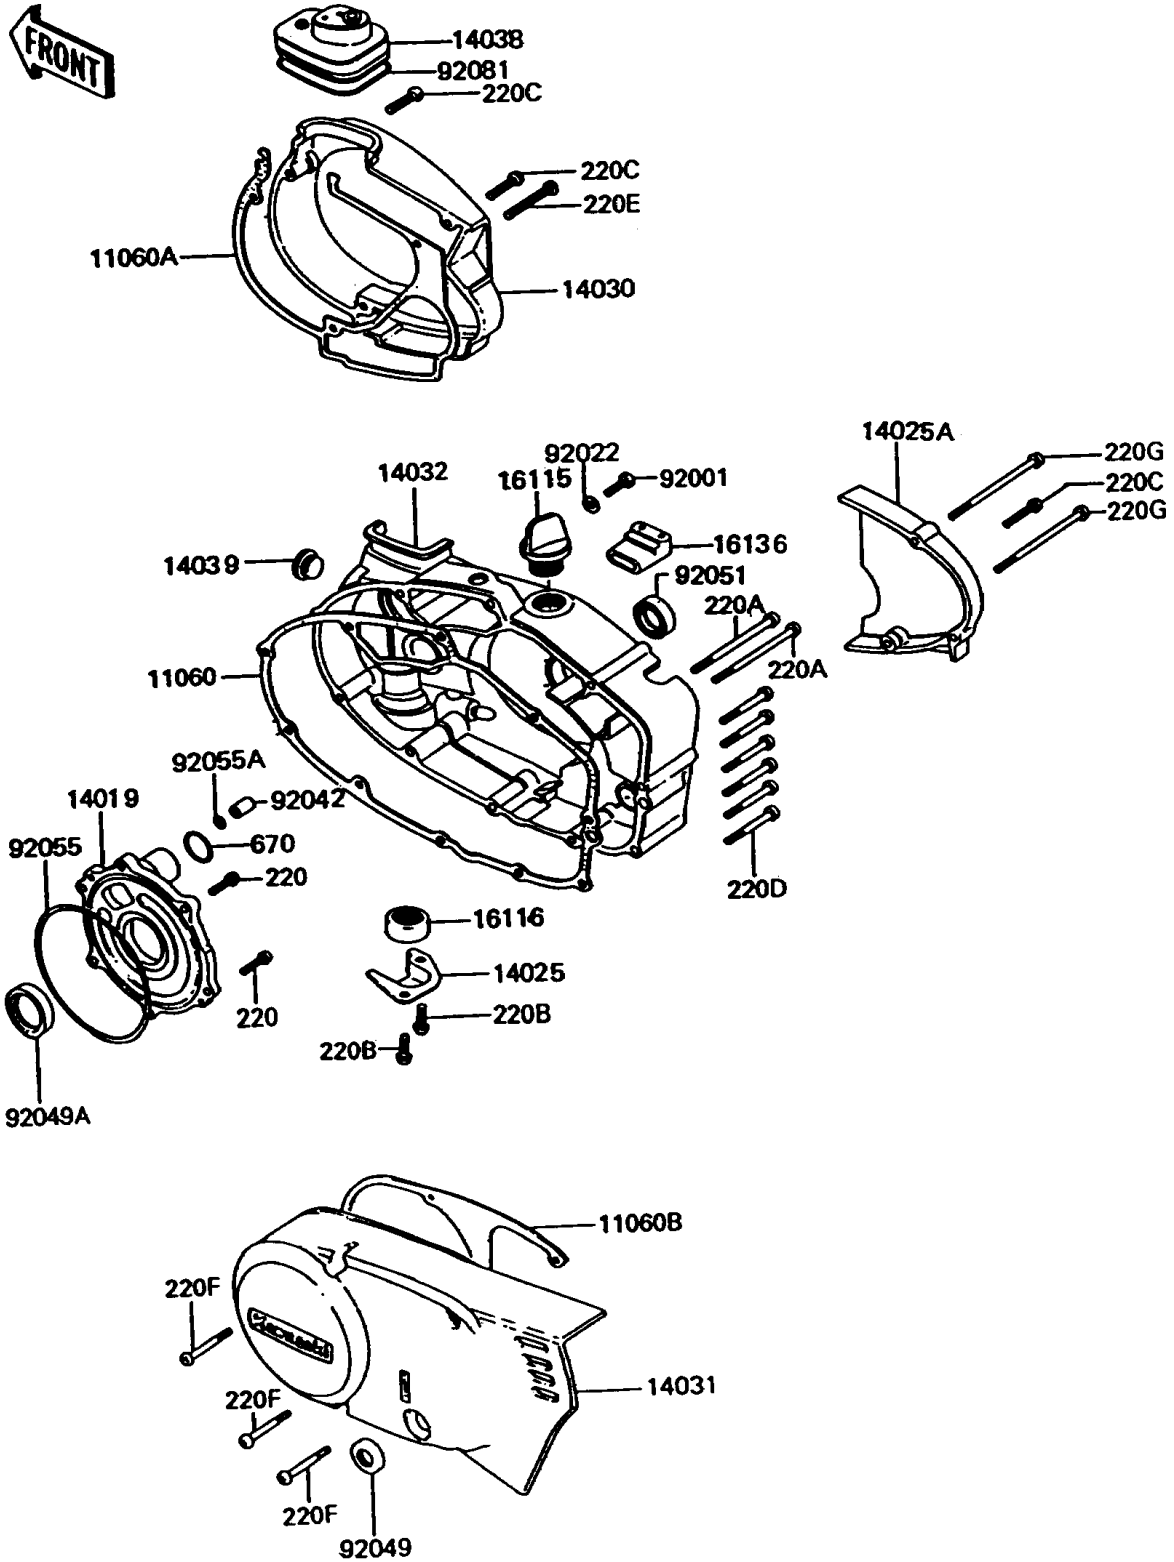

# 1994 KE100 PARTS DIAGRAM

Engine Cover(s)

E1431

# 1994 KE100 PARTS LIST

## Engine Cover(s)

ITEM NAME	PART NUMBER	QUANTITY
SCREW-PAN-CROS,6X20,WHITE (Ref # 220)	220B0620	6
SCREW-PAN-CROS,6X45 (Ref # 220A)	220B0645	2
SCREW-PAN-CROS (Ref # 220B)	220X0612	2
SCREW-PAN-CROS (Ref # 220C)	220X0620	3
SCREW-PAN-CROS (Ref # 220D)	220X0630	6
SCREW-PAN-CROS (Ref # 220E)	220X0635	1
SCREW-PAN-CROS (Ref # 220F)	220X0645	3
SCREW-PAN-CROS (Ref # 220G)	220X0675	2
O RING,26MM (Ref # 670)	670B3026	1
GASKET,CLUTCH COVER (Ref # 11060)	11060-1198	1
GASKET,CARBURETOR COVER (Ref # 11060A)	11060-1201	1
GASKET,GENERATOR COVER (Ref # 11060B)	11060-1202	1
COVER,ROTARY DISC VALVE (Ref # 14019)	14019-056	1
COVER,DRAIN PLUG (Ref # 14025)	14025-1137	1
COVER,OIL PUMP (Ref # 14025A)	14025-1185	1
COVER-CARBURETOR (Ref # 14030)	14030-1011	1
COVER-GENERATOR (Ref # 14031)	14031-1043	1
COVER-CLUTCH (Ref # 14032)	14032-1096	1
BOOT,CARBURETOR (Ref # 14038)	14038-035	1
CAP,RUBBER (Ref # 14039)	14039-001	1
CAP-OIL FILLER (Ref # 16115)	16115-018	1
PLUG,25X12 (Ref # 16116)	16116-006	1
GROMMET,OVERFLOW PIPE (Ref # 16136)	16136-007	1
BOLT,6X14 (Ref # 92001)	92001-1935	1
WASHER,6.1X12X1 (Ref # 92022)	92022-077	1
PIN,DOWEL,8X16 (Ref # 92042)	92042-017	1
SEAL-OIL,SB12205 (Ref # 92049)	92049-004	1
SEAL-OIL (Ref # 92049A)	92049-1250	1
SEAL-OIL,TB16267 (Ref # 92051)	92051-003	1

## Engine Cover(s)

ITEM NAME	PART NUMBER	QUANTITY
RING-O,100MM (Ref # 92055)	92055-010	1
RING-O,7.8X3.5 (Ref # 92055A)	92055-029	1
SPRING,COIL (Ref # 92081)	92081-047	1