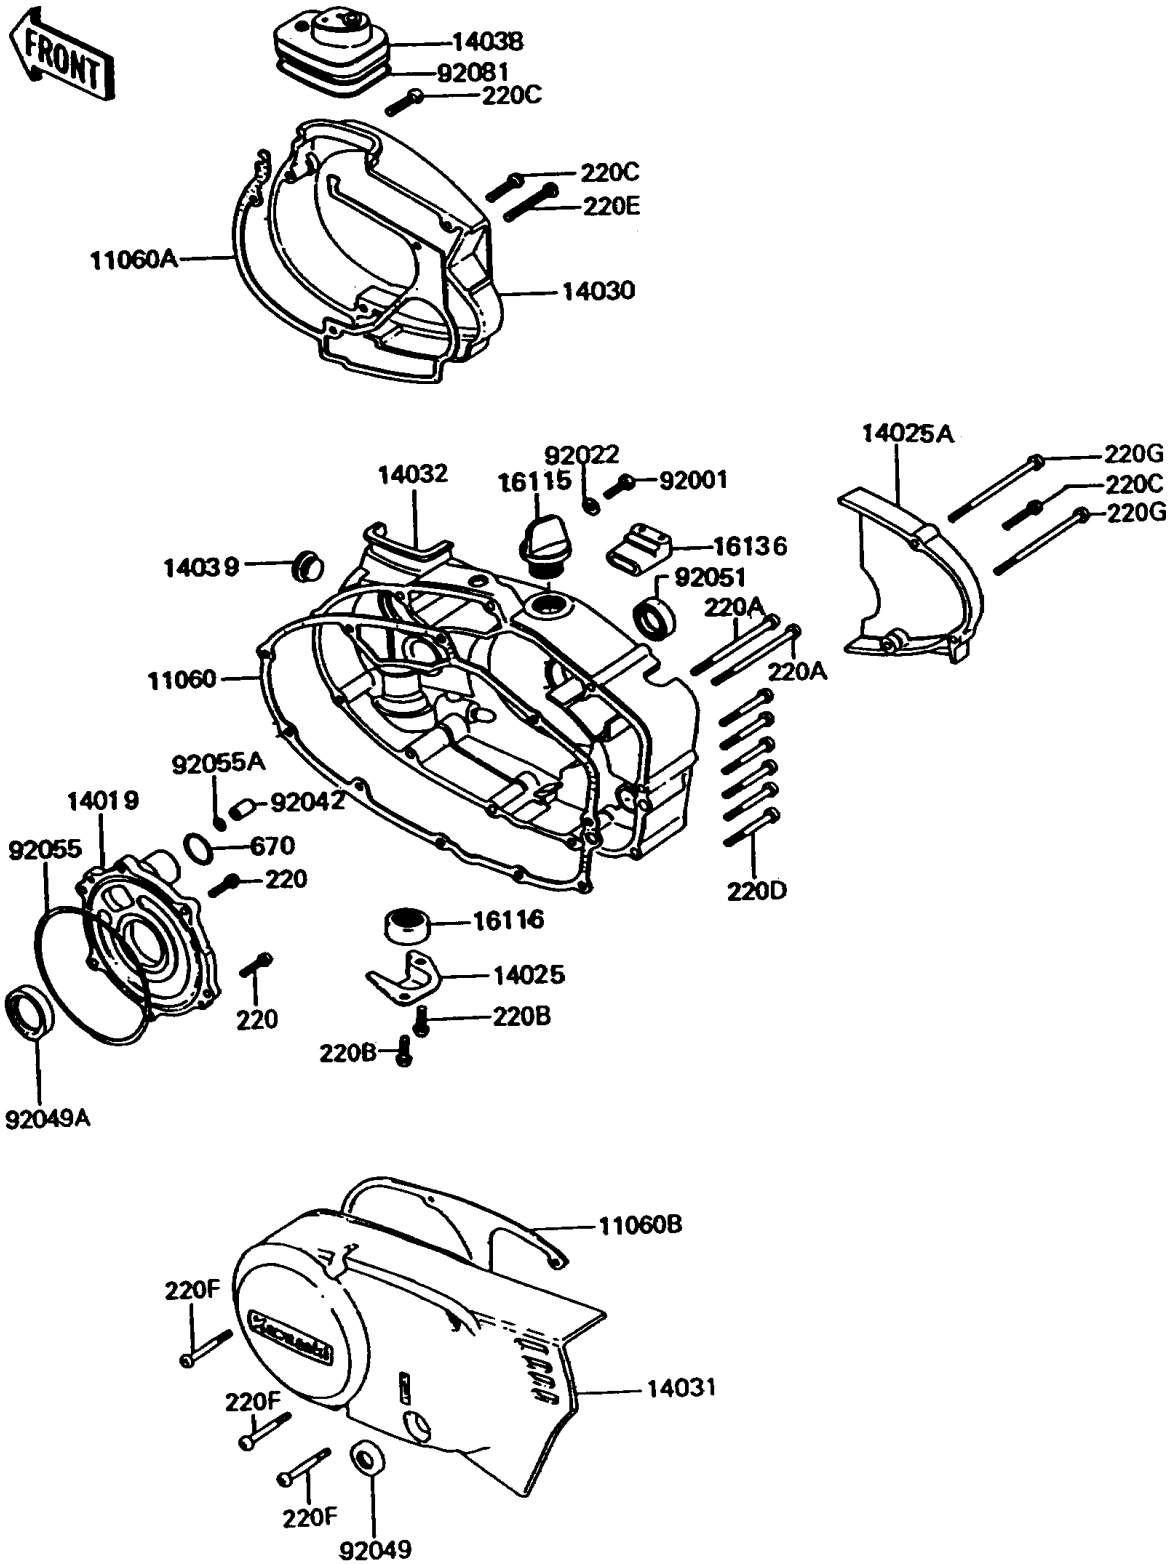

# 1995 KE100 PARTS DIAGRAM

Engine Cover(s)

E1431

# 1995 KE100 PARTS LIST

## Engine Cover(s)

ITEM NAME	PART NUMBER	QUANTITY
SCREW-PAN-CROS,6X20,WHITE (Ref # 220)	220B0620	6
SCREW-PAN-CROS,6X45 (Ref # 220A)	220B0645	2
SCREW-PAN-CROS (Ref # 220B)	220X0612	2
SCREW-PAN-CROS (Ref # 220C)	220X0620	3
SCREW-PAN-CROS (Ref # 220D)	220X0630	6
SCREW-PAN-CROS (Ref # 220E)	220X0635	1
SCREW-PAN-CROS (Ref # 220F)	220X0645	3
SCREW-PAN-CROS (Ref # 220G)	220X0675	2
O RING,26MM (Ref # 670)	670B3026	1
GASKET,CLUTCH COVER (Ref # 11060)	11060-1198	1
GASKET,CARBURETOR COVER (Ref # 11060A)	11060-1201	1
GASKET,GENERATOR COVER (Ref # 11060B)	11060-1202	1
COVER,ROTARY DISC VALVE (Ref # 14019)	14019-056	1
COVER,DRAIN PLUG (Ref # 14025)	14025-1137	1
COVER,OIL PUMP (Ref # 14025A)	14025-1185	1
COVER-CARBURETOR (Ref # 14030)	14030-1011	1
COVER-GENERATOR (Ref # 14031)	14031-1043	1
COVER-CLUTCH (Ref # 14032)	14032-1096	1
BOOT,CARBURETOR (Ref # 14038)	14038-035	1
CAP,RUBBER (Ref # 14039)	14039-001	1
CAP-OIL FILLER (Ref # 16115)	16115-018	1
PLUG,25X12 (Ref # 16116)	16116-006	1
GROMMET,OVERFLOW PIPE (Ref # 16136)	16136-007	1
BOLT,6X14 (Ref # 92001)	92001-1935	1
WASHER,6.1X12X1 (Ref # 92022)	92022-077	1
PIN,DOWEL,8X16 (Ref # 92042)	92042-017	1
SEAL-OIL,SB12205 (Ref # 92049)	92049-004	1
SEAL-OIL (Ref # 92049A)	92049-1250	1
SEAL-OIL,TB16267 (Ref # 92051)	92051-003	1

## Engine Cover(s)

ITEM NAME	PART NUMBER	QUANTITY
RING-O,100MM (Ref # 92055)	92055-010	1
RING-O,7.8X3.5 (Ref # 92055A)	92055-029	1
SPRING,COIL (Ref # 92081)	92081-047	1