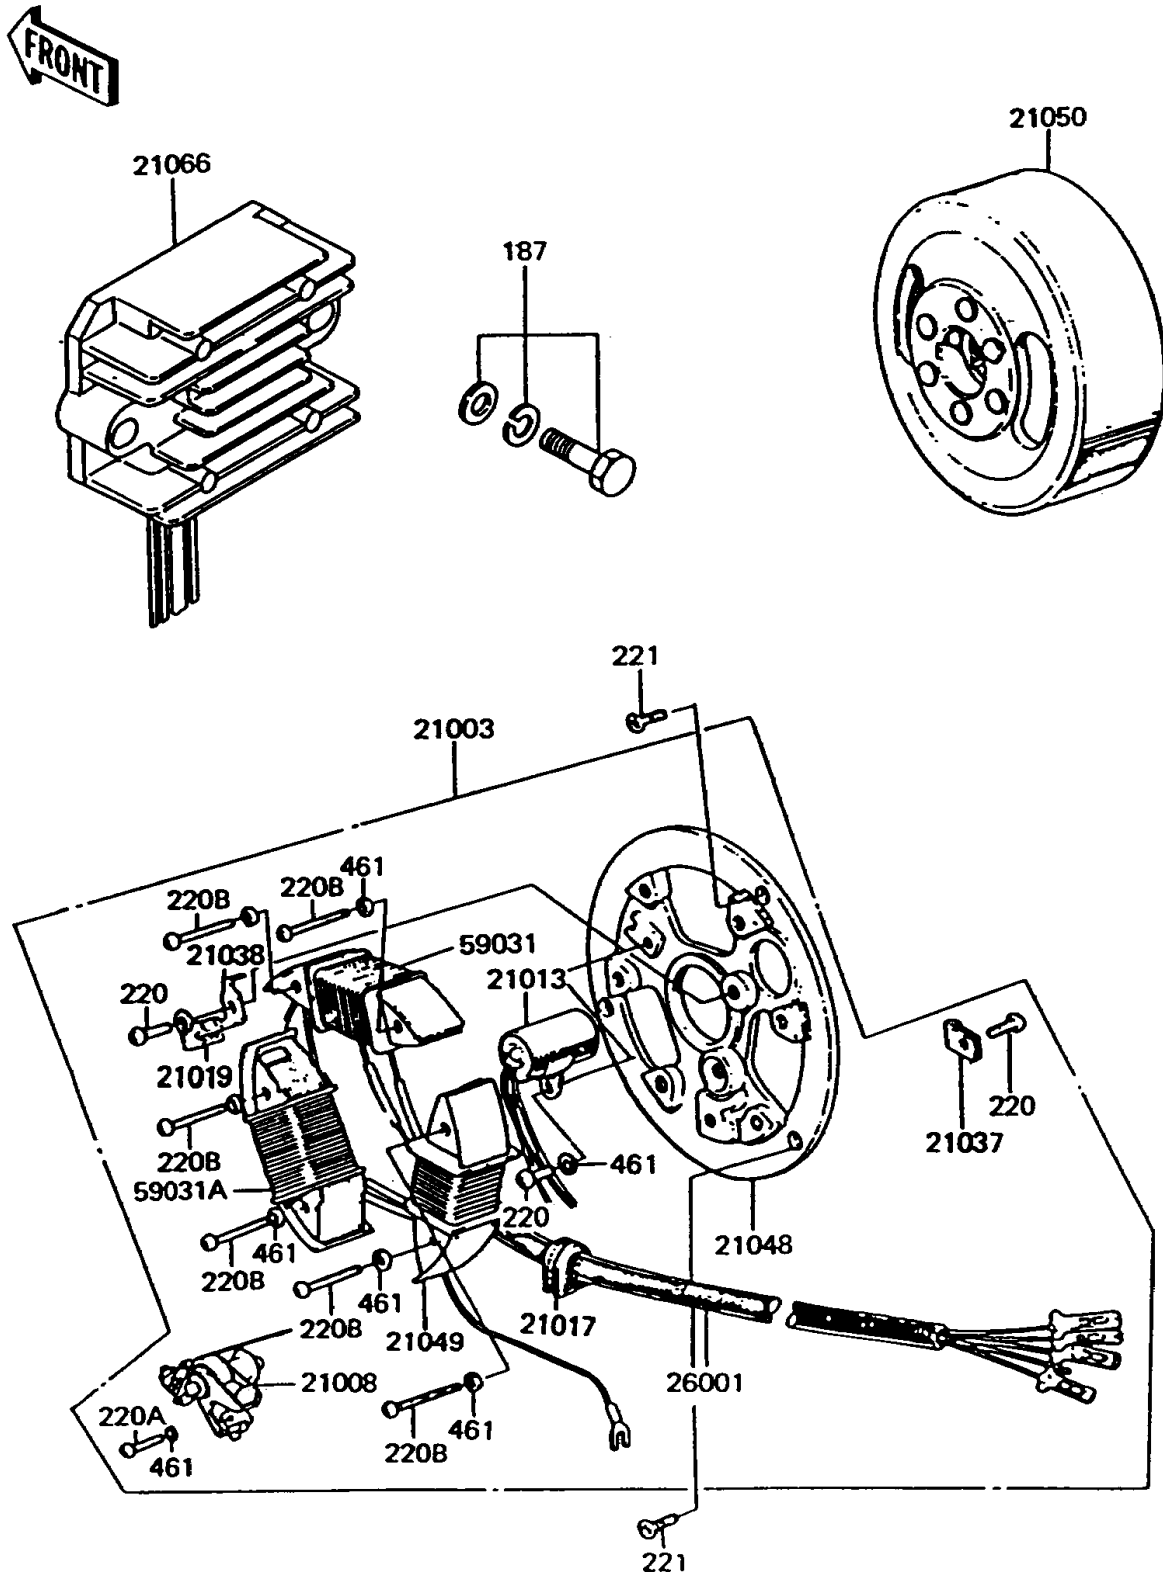

# 1994 KE100 PARTS DIAGRAM

Generator(KE100-B11/B12/B13/B14)

E1810

# 1994 KE100 PARTS LIST

Generator(KE100-B11/B12/B13/B14)

ITEM NAME	PART NUMBER	QUANTITY
BOLT-UPSET-WSP (Ref # 187)	187B0625	1
SCREW-PAN-CROS,4X6 (Ref # 220)	220B0406	3
SCREW-PAN-CROS,4X12 (Ref # 220A)	220B0412	1
SCREW-PAN-CROS (Ref # 220B)	220E0430	6
SCREW-CSK-CROS,6X14 (Ref # 221)	221B0614	2
WASHER-SPRING,4MM (Ref # 461)	461F0400	9
STATOR (Ref # 21003)	21003-1014	1
BREAKER,CONTACT (Ref # 21008)	21008-006	1
CONDENSER (Ref # 21013)	21013-006	1
GROMMET (Ref # 21017)	21017-002	1
BRUSH,OIL (Ref # 21019)	21019-005	1
CLAMP,WIRING HARNESS (Ref # 21037)	21037-002	1
HOLDER,OIL FELT (Ref # 21038)	21038-002	1
PLATE-COIL,MAGNETO (Ref # 21048)	21048-007	1
COIL-EXCITING (Ref # 21049)	21049-1004	1
FLYWHEEL,MAGNETO (Ref # 21050)	21050-1009	1
REGULATOR-VOLTAGE (Ref # 21066)	21066-1012	1
HARNESS,MAGNETO (Ref # 26001)	26001-1077	1
COIL-CHARGING,A (Ref # 59031)	59031-1001	1
COIL-CHARGING,B (Ref # 59031A)	59031-1002	1