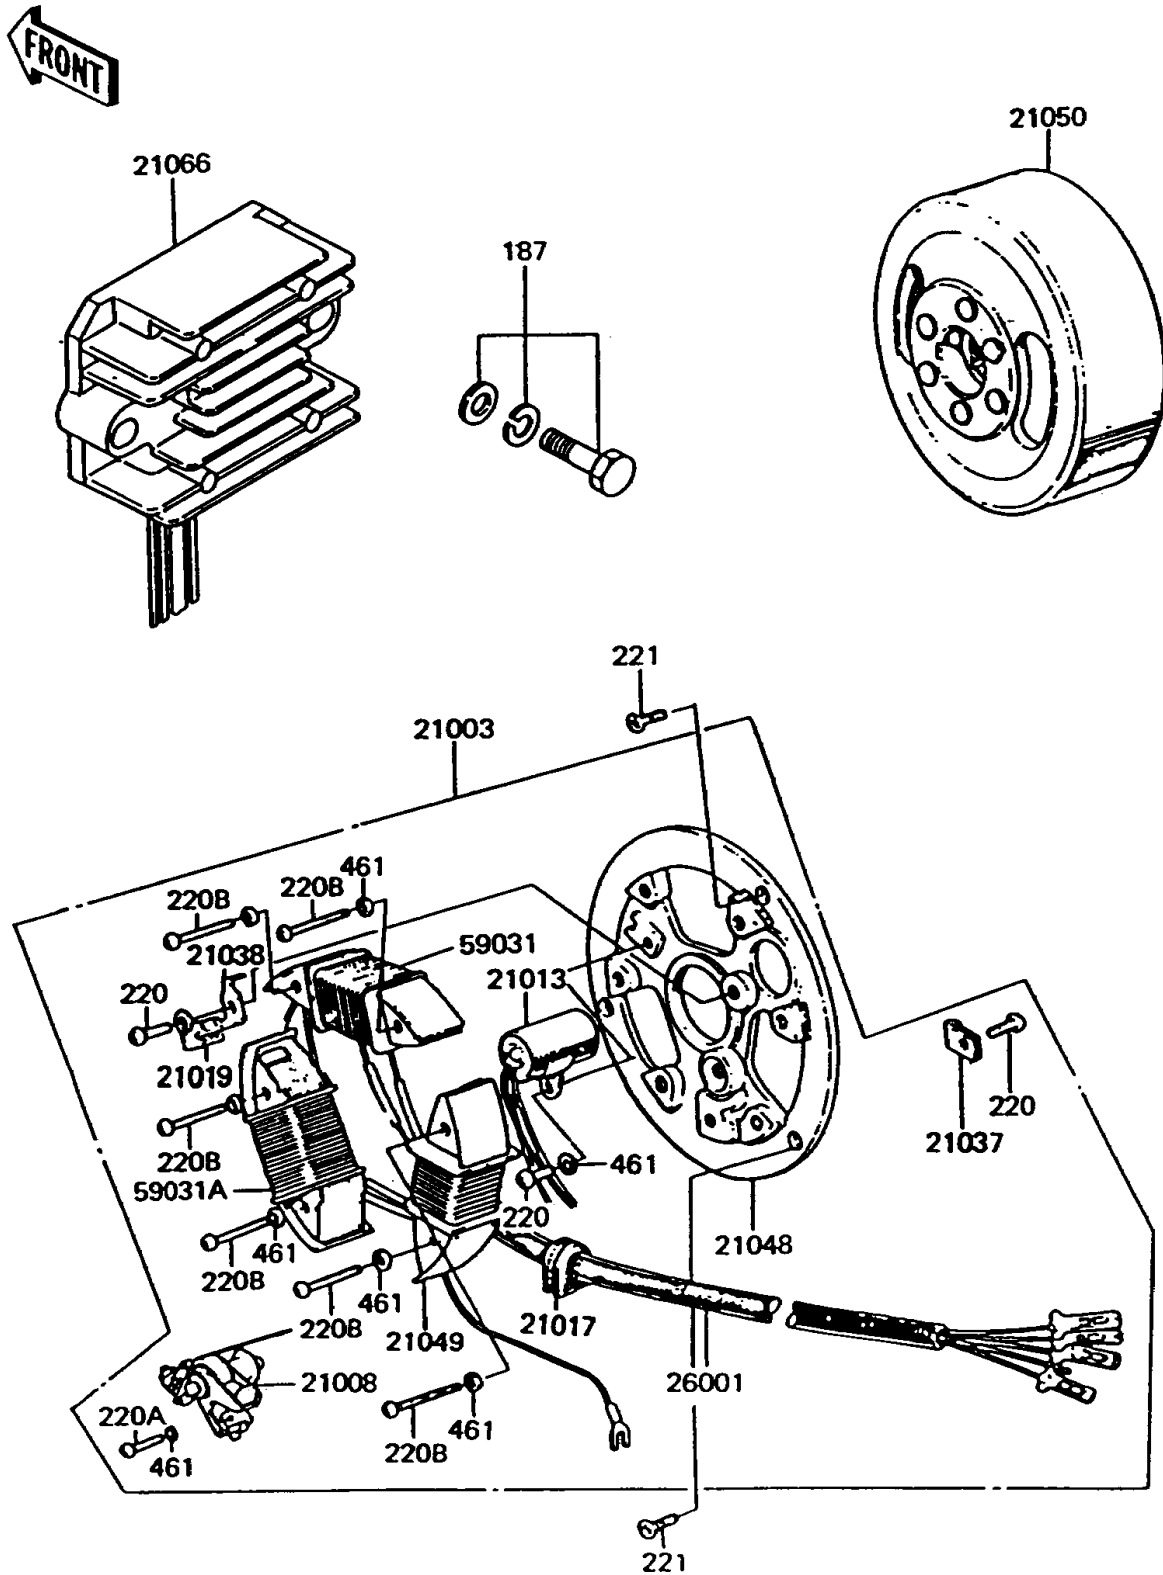

1994 KE100 PARTS DIAGRAM

Generator(KE100-B11/B12/B13/B14)

E1810

1994 KE100 PARTS LIST

Generator(KE100-B11/B12/B13/B14)

ITEM NAME	PART NUMBER	QUANTITY
BOLT-UPSET-WSP (Ref # 187)	187B0625	1
SCREW-PAN-CROS,4X6 (Ref # 220)	220B0406	3
SCREW-PAN-CROS,4X12 (Ref # 220A)	220B0412	1
SCREW-PAN-CROS (Ref # 220B)	220E0430	6
SCREW-CSK-CROS,6X14 (Ref # 221)	221B0614	2
WASHER-SPRING,4MM (Ref # 461)	461F0400	9
STATOR (Ref # 21003)	21003-1014	1
BREAKER,CONTACT (Ref # 21008)	21008-006	1
CONDENSER (Ref # 21013)	21013-006	1
GROMMET (Ref # 21017)	21017-002	1
BRUSH,OIL (Ref # 21019)	21019-005	1
CLAMP,WIRING HARNESS (Ref # 21037)	21037-002	1
HOLDER,OIL FELT (Ref # 21038)	21038-002	1
PLATE-COIL,MAGNETO (Ref # 21048)	21048-007	1
COIL-EXCITING (Ref # 21049)	21049-1004	1
FLYWHEEL,MAGNETO (Ref # 21050)	21050-1009	1
REGULATOR-VOLTAGE (Ref # 21066)	21066-1012	1
HARNESS,MAGNETO (Ref # 26001)	26001-1077	1
COIL-CHARGING,A (Ref # 59031)	59031-1001	1
COIL-CHARGING,B (Ref # 59031A)	59031-1002	1