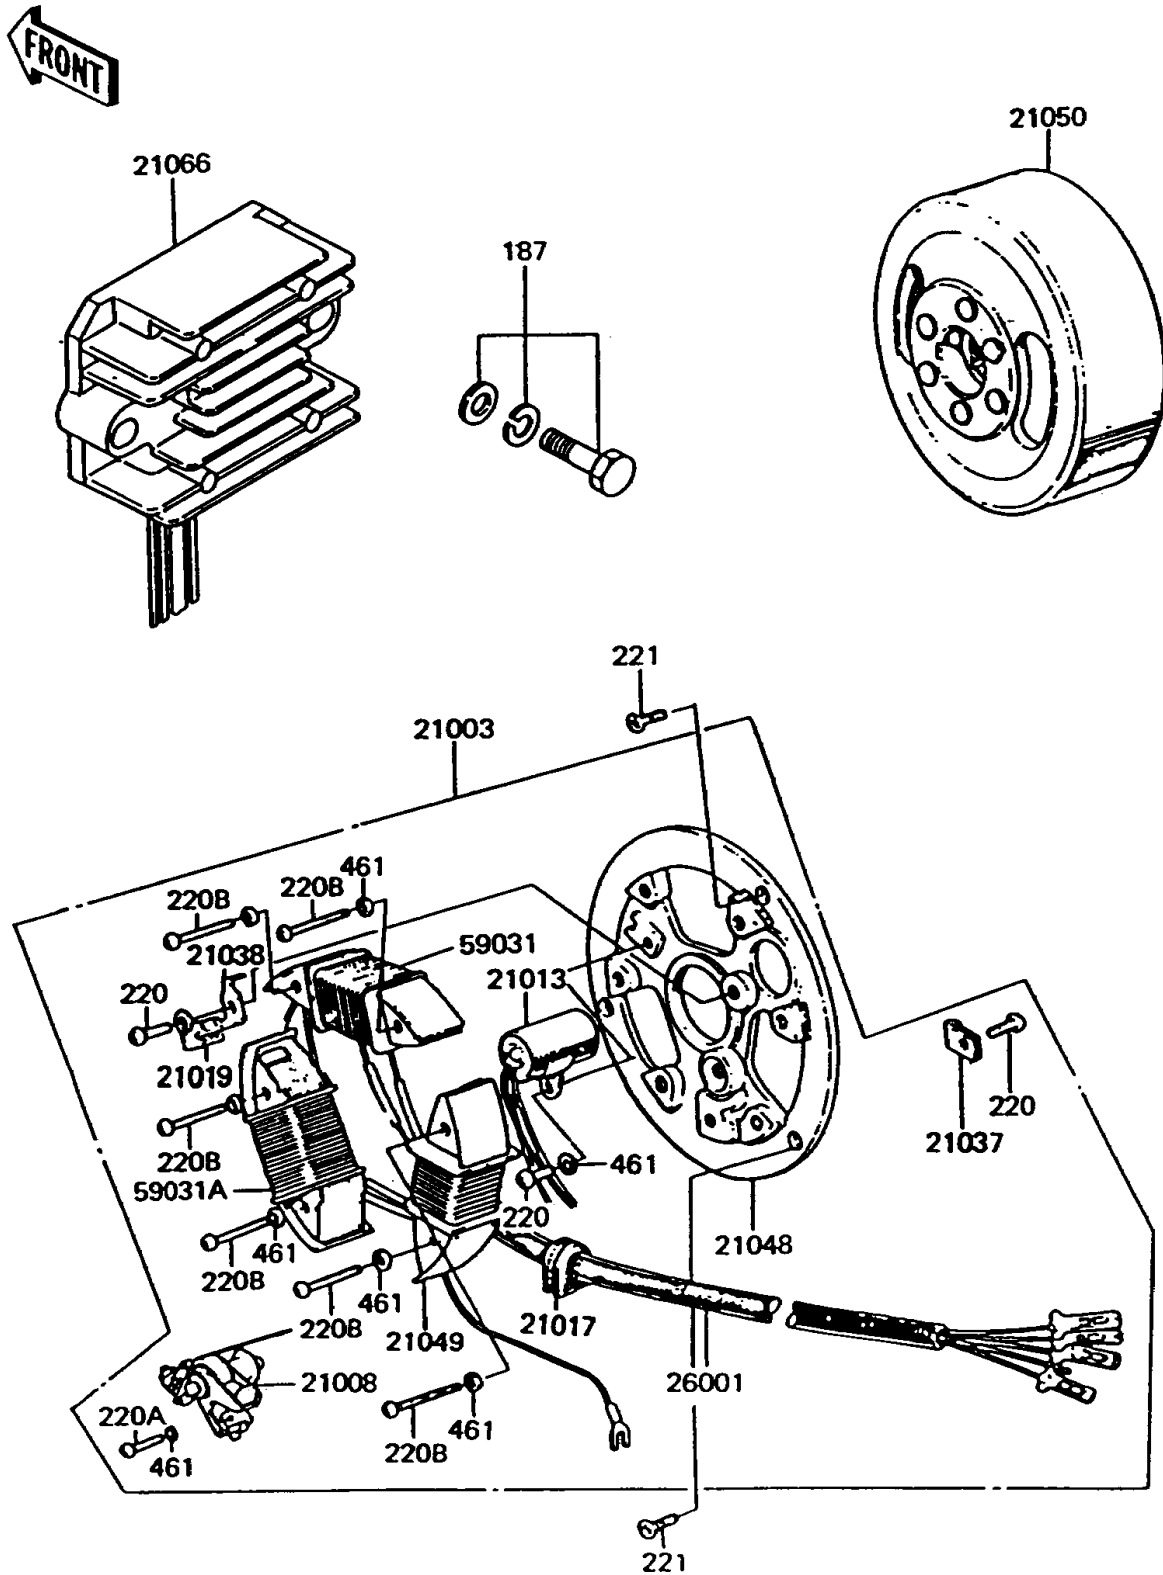

1995 KE100 PARTS DIAGRAM

Generator(KE100-B11/B12/B13/B14)

E1810

1995 KE100 PARTS LIST

Generator(KE100-B11/B12/B13/B14)

ITEM NAME	PART NUMBER	QUANTITY
BOLT-UPSET-WSP (Ref # 187)	187B0625	1
SCREW-PAN-CROS,4X6 (Ref # 220)	220B0406	3
SCREW-PAN-CROS,4X12 (Ref # 220A)	220B0412	1
SCREW-PAN-CROS (Ref # 220B)	220E0430	6
SCREW-CSK-CROS,6X14 (Ref # 221)	221B0614	2
WASHER-SPRING,4MM (Ref # 461)	461F0400	9
STATOR (Ref # 21003)	21003-1014	1
BREAKER,CONTACT (Ref # 21008)	21008-006	1
CONDENSER (Ref # 21013)	21013-006	1
GROMMET (Ref # 21017)	21017-002	1
BRUSH,OIL (Ref # 21019)	21019-005	1
CLAMP,WIRING HARNESS (Ref # 21037)	21037-002	1
HOLDER,OIL FELT (Ref # 21038)	21038-002	1
PLATE-COIL,MAGNETO (Ref # 21048)	21048-007	1
COIL-EXCITING (Ref # 21049)	21049-1004	1
FLYWHEEL,MAGNETO (Ref # 21050)	21050-1009	1
REGULATOR-VOLTAGE (Ref # 21066)	21066-1012	1
HARNESS,MAGNETO (Ref # 26001)	26001-1077	1
COIL-CHARGING,A (Ref # 59031)	59031-1001	1
COIL-CHARGING,B (Ref # 59031A)	59031-1002	1