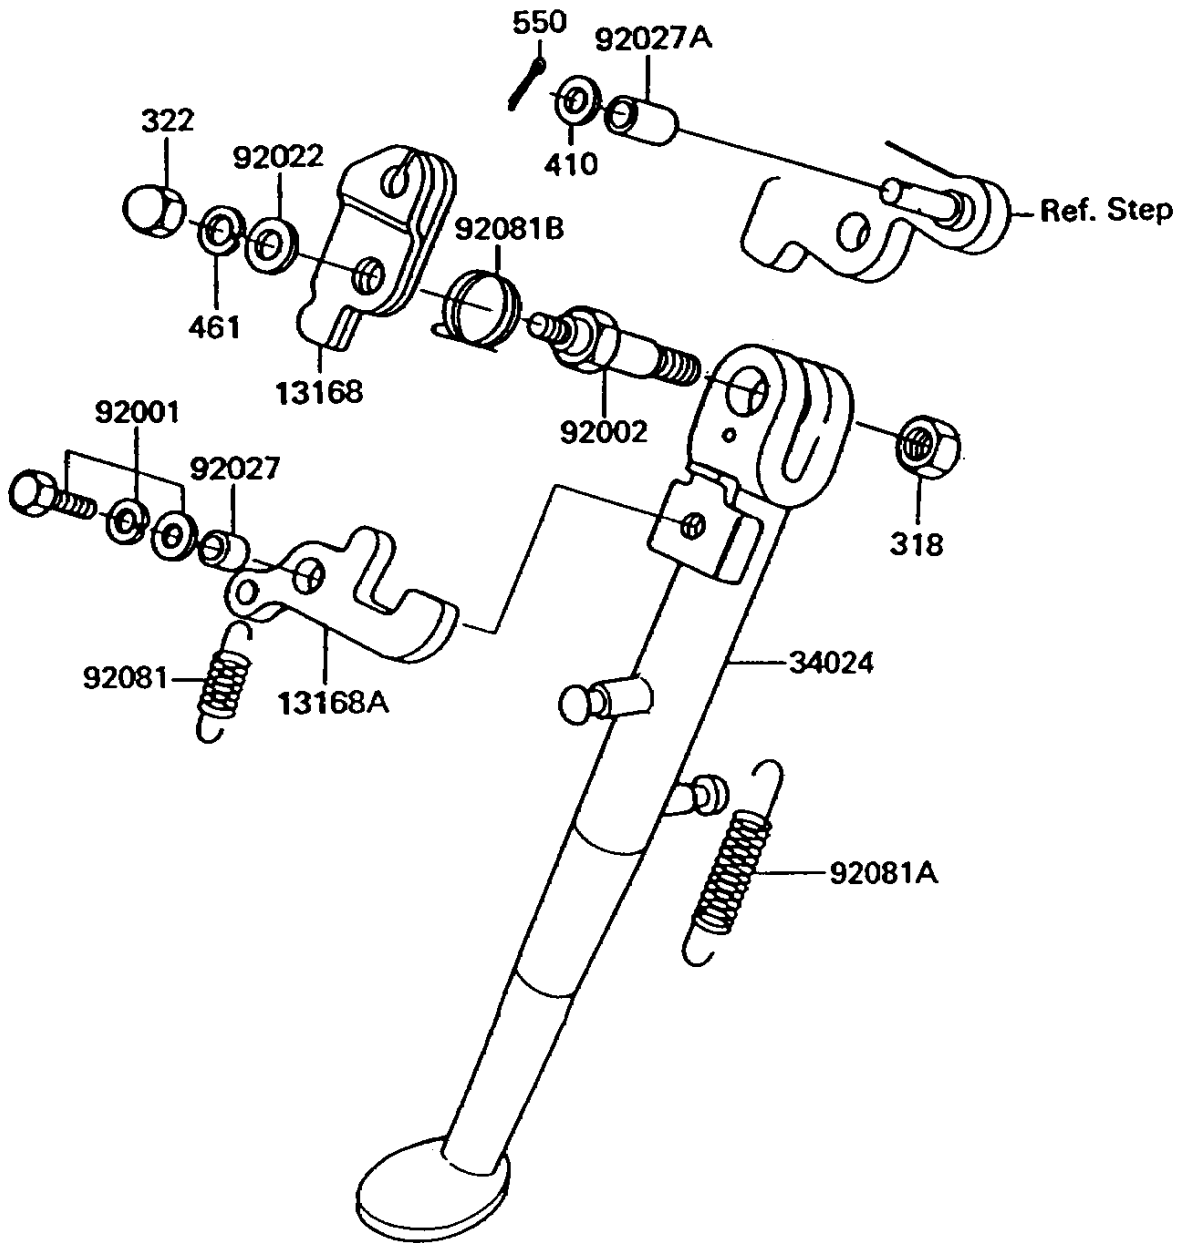

1994 KE100 PARTS DIAGRAM

Stand(s)

F2190

1994 KE100 PARTS LIST

Stand(s)

ITEM NAME	PART NUMBER	QUANTITY
NUT-HEX-SMALL (Ref # 318)	318C0800	1
NUT-CAP,6MM,BLACK (Ref # 322)	322C0600	1
WASHER-PLAIN-SMALL,6MM,BLACK (Ref # 410)	410F0600	1
WASHER-SPRING,6MM,BLACK (Ref # 461)	461K0600	1
PIN-COTTER,1.6X15 (Ref # 550)	550D1615	1
LEVER,SIDE STAND (Ref # 13168)	13168-1035	1
LEVER,SIDE STAND (Ref # 13168A)	13168-1068	1
STAND-SIDE (Ref # 34024)	34024-1052	1
BOLT,6X12,BLACK (Ref # 92001)	92001-1956	1
BOLT,SIDE STAND (Ref # 92002)	92002-1220	1
WASHER,6.5X16X2 (Ref # 92022)	92022-1342	1
COLLAR,6.3X10X4.8 (Ref # 92027)	92027-1066	1
COLLAR,6.3X10X12 (Ref # 92027A)	92027-1143	1
SPRING,STOPPER RETURN (Ref # 92081)	92081-1010	1
SPRING,STAND (Ref # 92081A)	92081-1052	1
SPRING,SIDE STAND (Ref # 92081B)	92081-1107	1