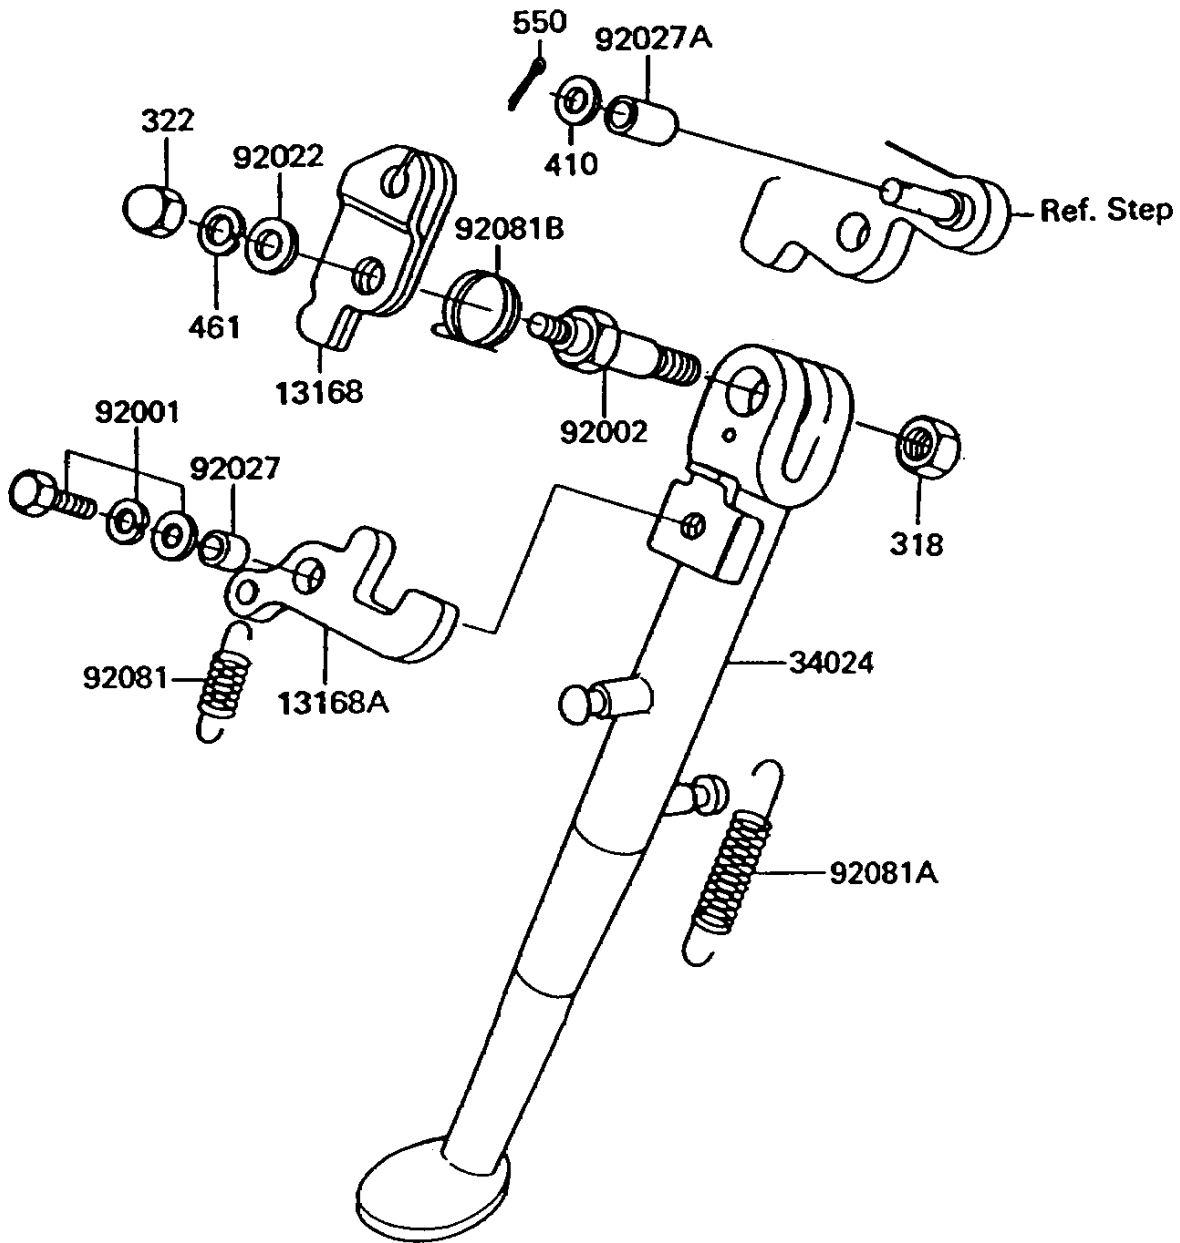

# 1995 KE100 PARTS DIAGRAM

Stand(s)

F2190

## 1995 KE100 PARTS LIST

Stand(s)

ITEM NAME	PART NUMBER	QUANTITY
NUT-HEX-SMALL (Ref # 318)	318C0800	1
NUT-CAP,6MM,BLACK (Ref # 322)	322C0600	1
WASHER-PLAIN-SMALL,6MM,BLACK (Ref # 410)	410F0600	1
WASHER-SPRING,6MM,BLACK (Ref # 461)	461K0600	1
PIN-COTTER,1.6X15 (Ref # 550)	550D1615	1
LEVER,SIDE STAND (Ref # 13168)	13168-1035	1
LEVER,SIDE STAND (Ref # 13168A)	13168-1068	1
STAND-SIDE (Ref # 34024)	34024-1052	1
BOLT,6X12,BLACK (Ref # 92001)	92001-1956	1
BOLT,SIDE STAND (Ref # 92002)	92002-1220	1
WASHER,6.5X16X2 (Ref # 92022)	92022-1342	1
COLLAR,6.3X10X4.8 (Ref # 92027)	92027-1066	1
COLLAR,6.3X10X12 (Ref # 92027A)	92027-1143	1
SPRING,STOPPER RETURN (Ref # 92081)	92081-1010	1
SPRING,STAND (Ref # 92081A)	92081-1052	1
SPRING,SIDE STAND (Ref # 92081B)	92081-1107	1