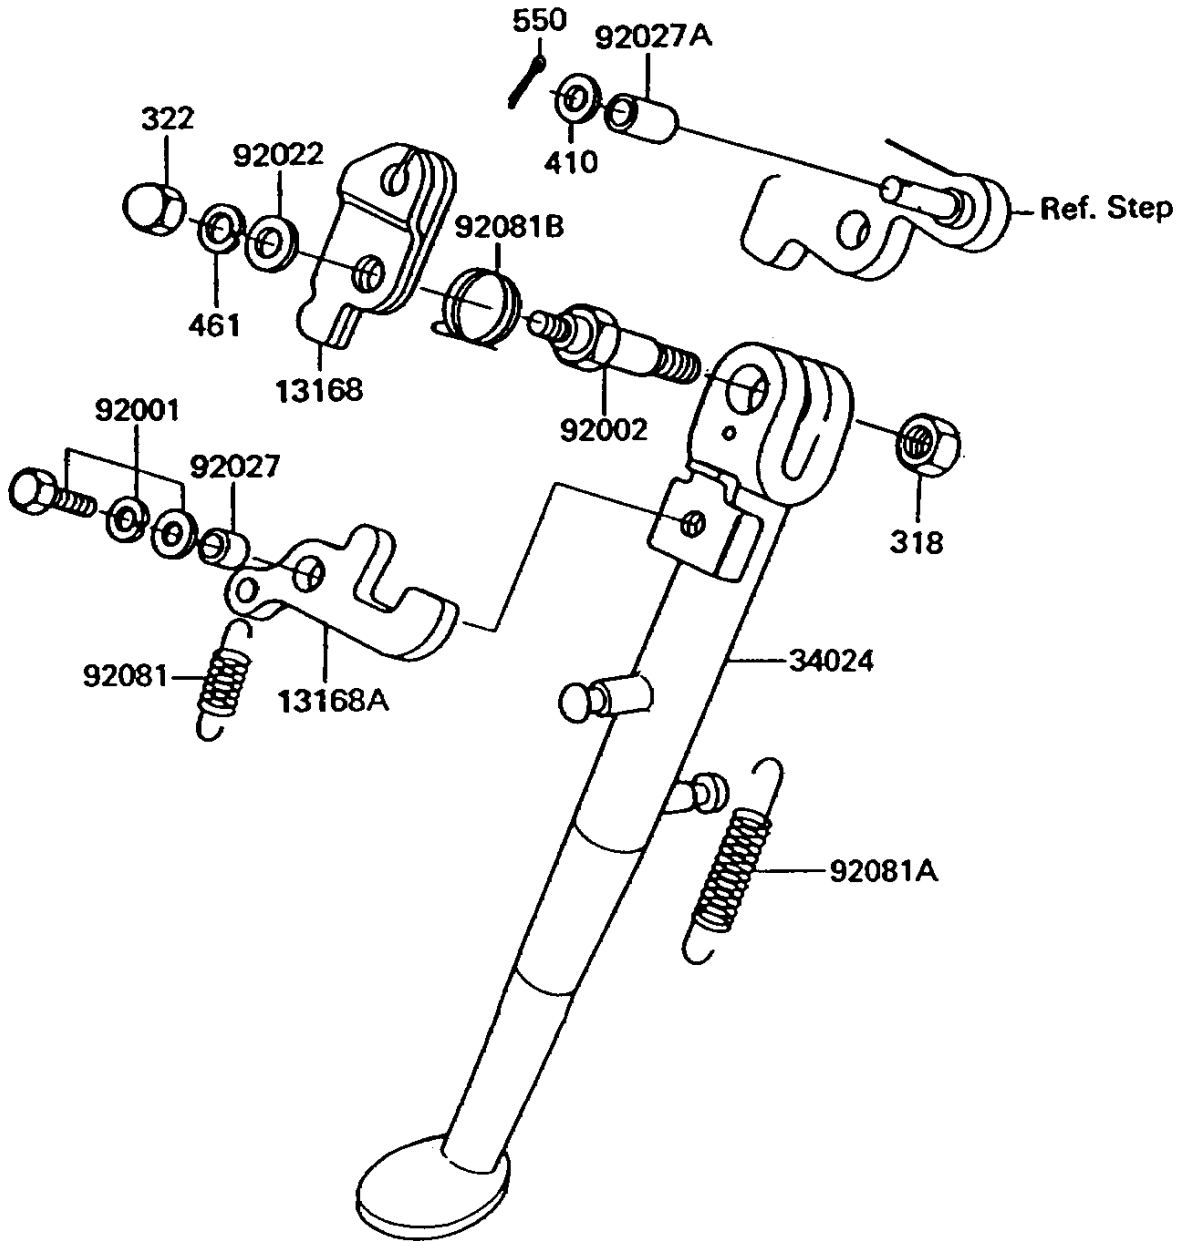

1996 KE100 PARTS DIAGRAM

Stand(s)

F2190

1996 KE100 PARTS LIST

Stand(s)

ITEM NAME	PART NUMBER	QUANTITY
NUT-HEX-SMALL (Ref # 318)	318C0800	1
NUT-CAP,6MM,BLACK (Ref # 322)	322C0600	1
WASHER-PLAIN-SMALL,6MM,BLACK (Ref # 410)	410F0600	1
WASHER-SPRING,6MM,BLACK (Ref # 461)	461K0600	1
PIN-COTTER,1.6X15 (Ref # 550)	550D1615	1
LEVER,SIDE STAND (Ref # 13168)	13168-1035	1
LEVER,SIDE STAND (Ref # 13168A)	13168-1068	1
STAND-SIDE (Ref # 34024)	34024-1052	1
BOLT,6X12,BLACK (Ref # 92001)	92001-1956	1
BOLT,SIDE STAND (Ref # 92002)	92002-1220	1
WASHER,6.5X16X2 (Ref # 92022)	92022-1342	1
COLLAR,6.3X10X4.8 (Ref # 92027)	92027-1066	1
COLLAR,6.3X10X12 (Ref # 92027A)	92027-1143	1
SPRING,STOPPER RETURN (Ref # 92081)	92081-1010	1
SPRING,STAND (Ref # 92081A)	92081-1052	1
SPRING,SIDE STAND (Ref # 92081B)	92081-1107	1