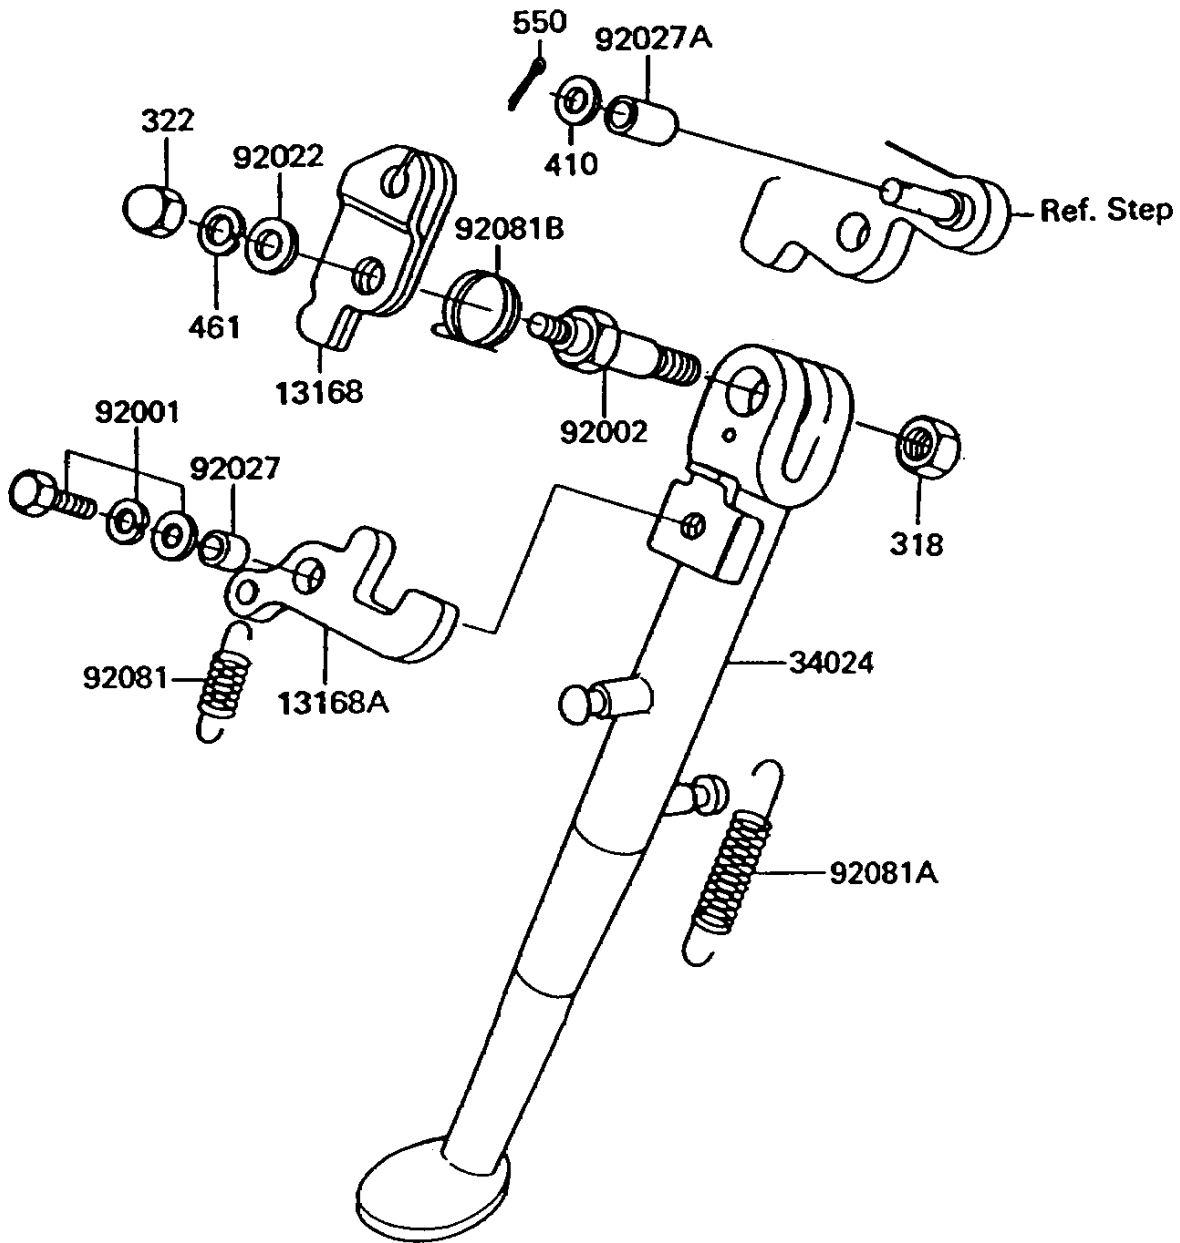

# 1996 KE100 PARTS DIAGRAM

Stand(s)

F2190

## 1996 KE100 PARTS LIST

Stand(s)

ITEM NAME	PART NUMBER	QUANTITY
NUT-HEX-SMALL (Ref # 318)	318C0800	1
NUT-CAP,6MM,BLACK (Ref # 322)	322C0600	1
WASHER-PLAIN-SMALL,6MM,BLACK (Ref # 410)	410F0600	1
WASHER-SPRING,6MM,BLACK (Ref # 461)	461K0600	1
PIN-COTTER,1.6X15 (Ref # 550)	550D1615	1
LEVER,SIDE STAND (Ref # 13168)	13168-1035	1
LEVER,SIDE STAND (Ref # 13168A)	13168-1068	1
STAND-SIDE (Ref # 34024)	34024-1052	1
BOLT,6X12,BLACK (Ref # 92001)	92001-1956	1
BOLT,SIDE STAND (Ref # 92002)	92002-1220	1
WASHER,6.5X16X2 (Ref # 92022)	92022-1342	1
COLLAR,6.3X10X4.8 (Ref # 92027)	92027-1066	1
COLLAR,6.3X10X12 (Ref # 92027A)	92027-1143	1
SPRING,STOPPER RETURN (Ref # 92081)	92081-1010	1
SPRING,STAND (Ref # 92081A)	92081-1052	1
SPRING,SIDE STAND (Ref # 92081B)	92081-1107	1