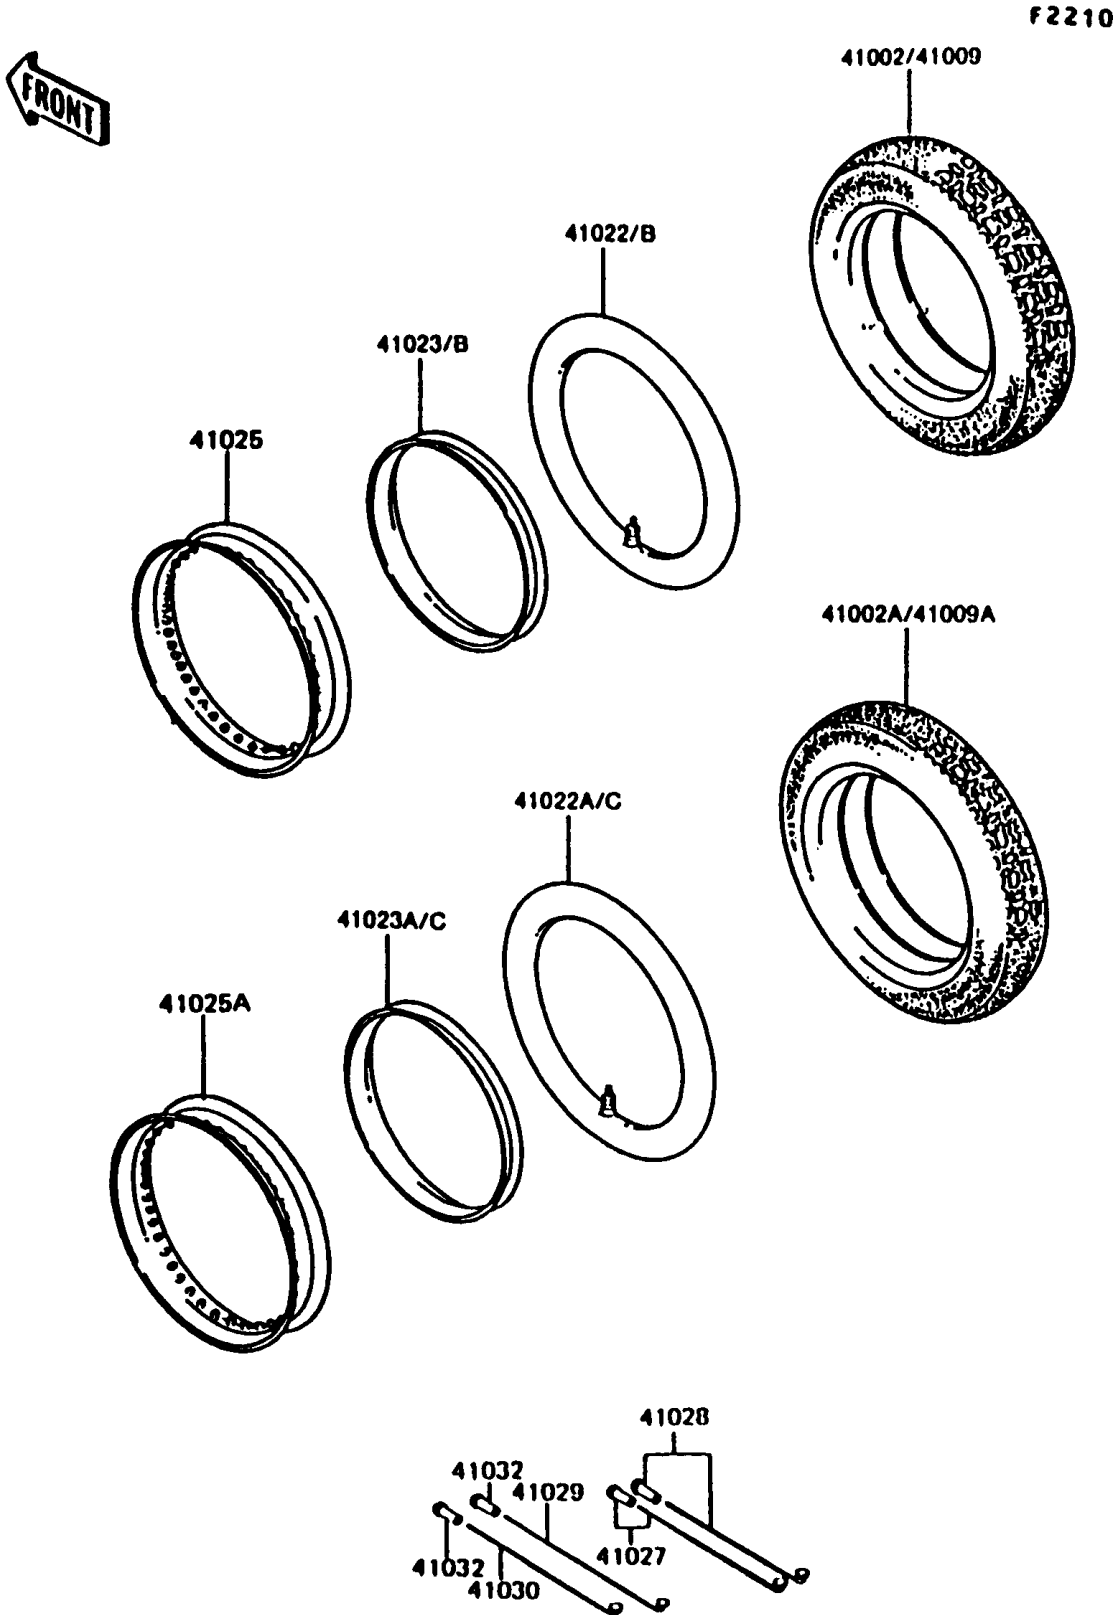

1996 KE100 PARTS DIAGRAM

Wheels/Tires

1996 KE100 PARTS LIST

Wheels/Tires

ITEM NAME	PART NUMBER	QUANTITY
TIRE,FR,2.75-19 43P,TW15(BS) (Ref # 41009)	41009-1121	1
TIRE,RR,3.00-17 45P,TW12(BS) (Ref # 41009A)	41009-1122	1
TUBE-TIRE,2.75-19(BS) (Ref # 41022B)	41022-1183	1
TUBE-TIRE,3.00-17(BS) (Ref # 41022C)	41022-1184	1
BAND-RIM,1.60/1.85X19(BS) (Ref # 41023B)	41023-1085	1
BAND-RIM (Ref # 41023C)	41023-1107	1
RIM,FR,1.40X19 (Ref # 41025)	41025-062	1
RIM,1.60X17 (Ref # 41025A)	41025-1048	1
SPOKE-INNER,FR,185.5MMX99D (Ref # 41027)	41027-055	18
SPOKE-OUTER,FR,185MMX89.5D (Ref # 41028)	41028-055	18
SPOKE-INNER,RR,158MMX101D (Ref # 41029)	41029-1051	18
SPOKE-OUTER,RR,158.5MMX83D (Ref # 41030)	41030-1046	18
NIPPLE-SPOKE (Ref # 41032)	41032-1055	36