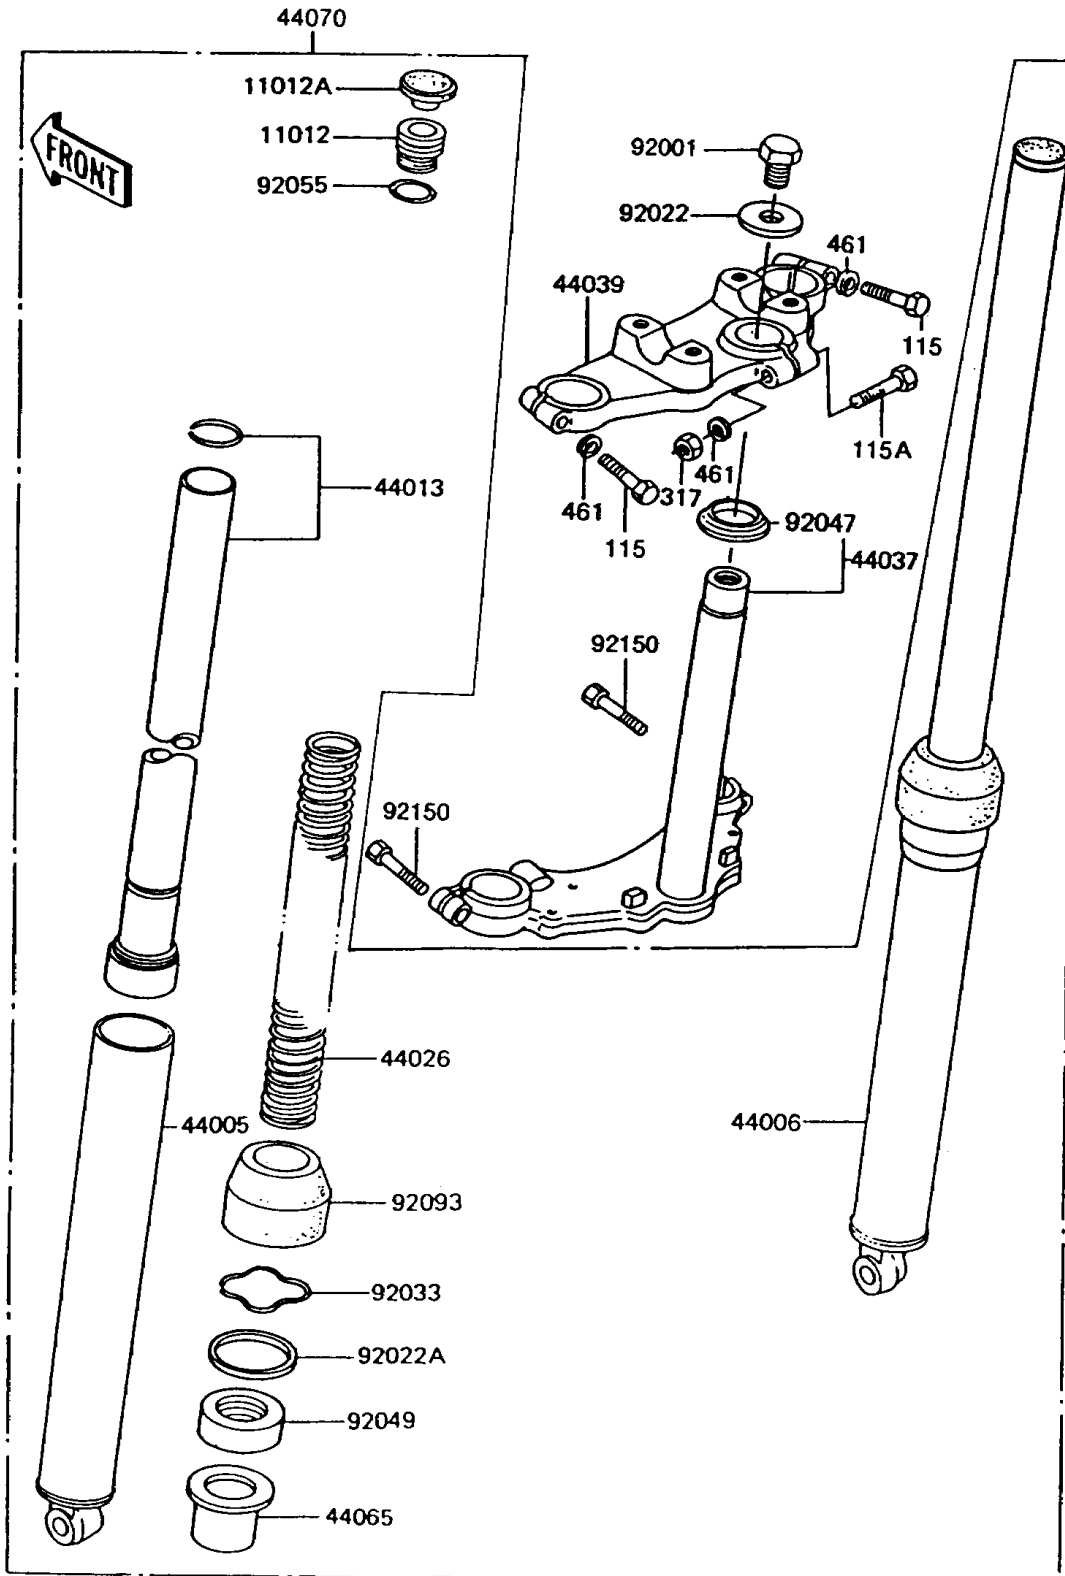

1994 KE100 PARTS DIAGRAM

Front Fork

F2340

1994 KE100 PARTS LIST

Front Fork

ITEM NAME	PART NUMBER	QUANTITY
BOLT-SMALL-UPSET (Ref # 115)	115B0835	2
BOLT-SMALL-UPSET (Ref # 115A)	115B0845	1
NUT-HEX-SMALL,8MM (Ref # 317)	317B0800	1
WASHER-SPRING,8MM (Ref # 461)	461F0800	3
CAP,SPRING (Ref # 11012)	11012-1126	2
CAP,FORK (Ref # 11012A)	11012-1127	2
PIPE-LEFT FORK OUTER (Ref # 44005)	44005-1076	1
PIPE-RIGHT FORK OUTER (Ref # 44006)	44006-1075	1
PIPE-FORK INNER,30X700.5 (Ref # 44013)	44013-1070	2
SPRING-FRONT FORK (Ref # 44026)	44026-1120	2
HOLDER-FORK UNDER (Ref # 44037)	44037-1076	1
HOLDER-FORK UPPER (Ref # 44039)	44039-047	1
BUSHING-FRONT FORK (Ref # 44065)	44065-1014	2
DAMPER-ASSY,FORK (Ref # 44070)	44070-5055	1
BOLT (Ref # 92001)	92001-1327	1
WASHER (Ref # 92022)	92022-1198	1
WASHER,FRONT FORK OIL SEAL (Ref # 92022A)	92022-1241	2
RING-SNAP (Ref # 92033)	92033-1038	2
RACE,LOWER BEARING (Ref # 92047)	92047-004	1
SEAL-OIL,FRONT FORK (Ref # 92049)	92049-1067	2
RING-O (Ref # 92055)	92055-1087	2
SEAL,DUST (Ref # 92093)	92093-1065	2
BOLT,10X36 (Ref # 92150)	92150-1814	2