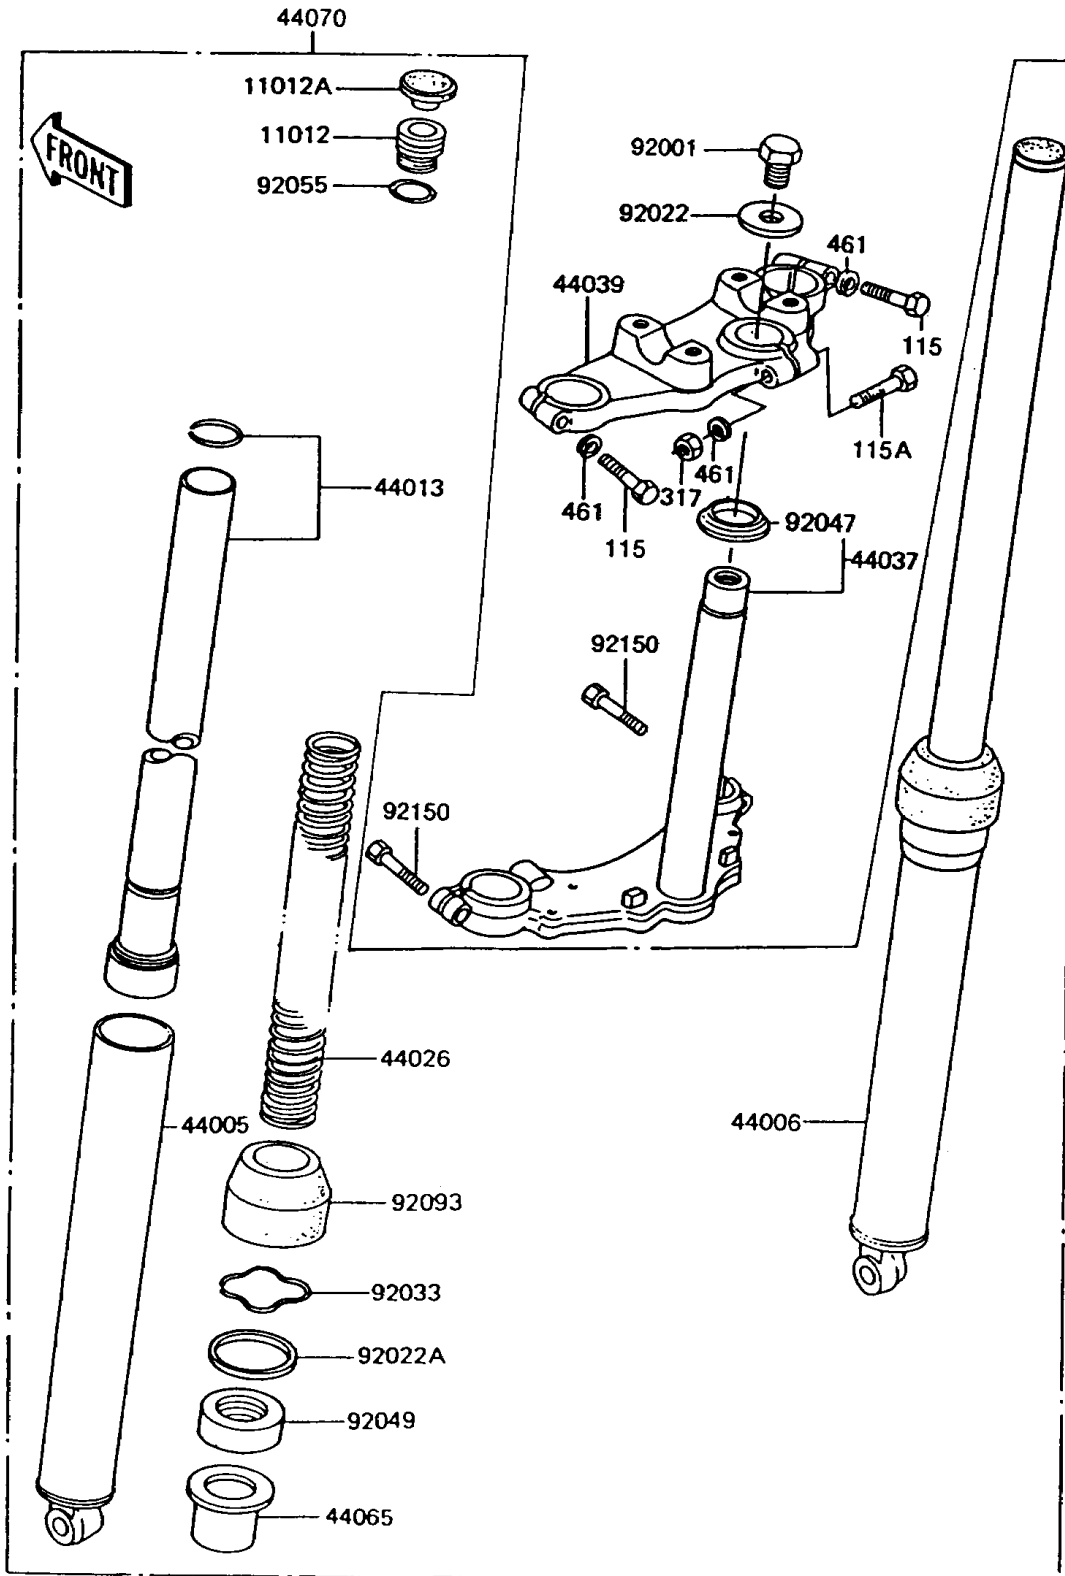

1995 KE100 PARTS DIAGRAM

Front Fork

F2340

1995 KE100 PARTS LIST

Front Fork

ITEM NAME	PART NUMBER	QUANTITY
BOLT-SMALL-UPSET (Ref # 115)	115B0835	2
BOLT-SMALL-UPSET (Ref # 115A)	115B0845	1
NUT-HEX-SMALL,8MM (Ref # 317)	317B0800	1
WASHER-SPRING,8MM (Ref # 461)	461F0800	3
CAP,SPRING (Ref # 11012)	11012-1126	2
CAP,FORK (Ref # 11012A)	11012-1127	2
PIPE-LEFT FORK OUTER (Ref # 44005)	44005-1076	1
PIPE-RIGHT FORK OUTER (Ref # 44006)	44006-1075	1
PIPE-FORK INNER,30X700.5 (Ref # 44013)	44013-1070	2
SPRING-FRONT FORK (Ref # 44026)	44026-1120	2
HOLDER-FORK UNDER (Ref # 44037)	44037-1076	1
HOLDER-FORK UPPER (Ref # 44039)	44039-047	1
BUSHING-FRONT FORK (Ref # 44065)	44065-1014	2
DAMPER-ASSY,FORK (Ref # 44070)	44070-5055	1
BOLT (Ref # 92001)	92001-1327	1
WASHER (Ref # 92022)	92022-1198	1
WASHER,FRONT FORK OIL SEAL (Ref # 92022A)	92022-1241	2
RING-SNAP (Ref # 92033)	92033-1038	2
RACE,LOWER BEARING (Ref # 92047)	92047-004	1
SEAL-OIL,FRONT FORK (Ref # 92049)	92049-1067	2
RING-O (Ref # 92055)	92055-1087	2
SEAL,DUST (Ref # 92093)	92093-1065	2
BOLT,10X36 (Ref # 92150)	92150-1814	2