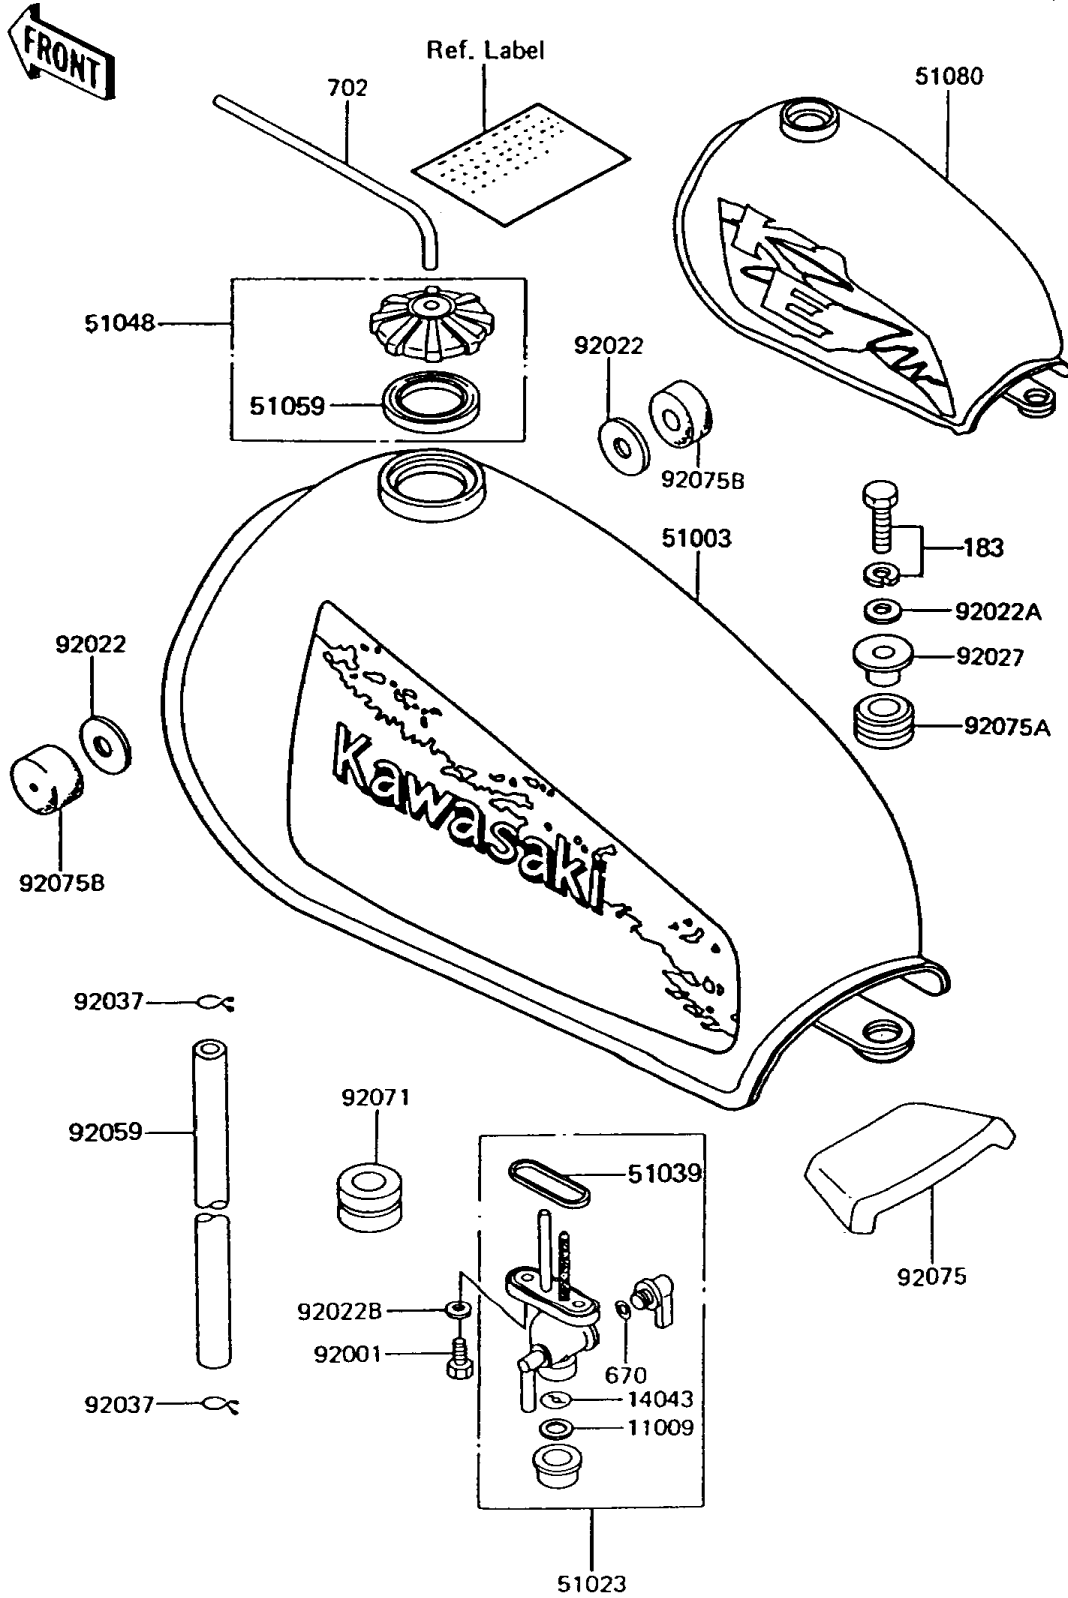

1995 KE100 PARTS DIAGRAM

Fuel Tank(KE100-B11/B12/B13/B14)

F2410

1995 KE100 PARTS LIST

Fuel Tank(KE100-B11/B12/B13/B14)

ITEM NAME	PART NUMBER	QUANTITY
BOLT-UPSET-WS-SMALL (Ref # 183)	183B0835	1
O RING,10MM (Ref # 670)	670B2010	1
TUBE-RUBBER,5X300 (Ref # 702)	702A05300	1
GASKET,FUEL TAP CUP (Ref # 11009)	11009-1013	1
FILTER,FUEL TAP (Ref # 14043)	14043-1002	1
TAP-ASSY,FUEL (Ref # 51023)	51023-1020	1
RING,TAP FLANGED (Ref # 51039)	51039-003	1
CAP-ASSY-TANK,FUEL (Ref # 51048)	51048-1004	1
GASKET,FUEL TANK CAP (Ref # 51059)	51059-006	1
TANK-COMP-FUEL,L.GREEN (Ref # 51080)	51080-5077-7F	1
BOLT,6X20 (Ref # 92001)	92001-1091	2
WASHER,10.5X26X2.3 (Ref # 92022)	92022-044	2
WASHER,8.5X26X1.6 (Ref # 92022A)	92022-092	1
WASHER,6.2X11X1.5 (Ref # 92022B)	92022-183	2
COLLAR,12.7X15.9X19 (Ref # 92027)	92027-223	1
CLAMP,TUBE (Ref # 92037)	92037-010	2
TUBE,4.5X9X310 (Ref # 92059)	92059-063	1
GROMMET,PIPE (Ref # 92071)	92071-038	1
DAMPER,FUEL TANK (Ref # 92075)	92075-106	1
DAMPER (Ref # 92075A)	92075-1086	1
DAMPER,FUEL TANK (Ref # 92075B)	92075-125	2