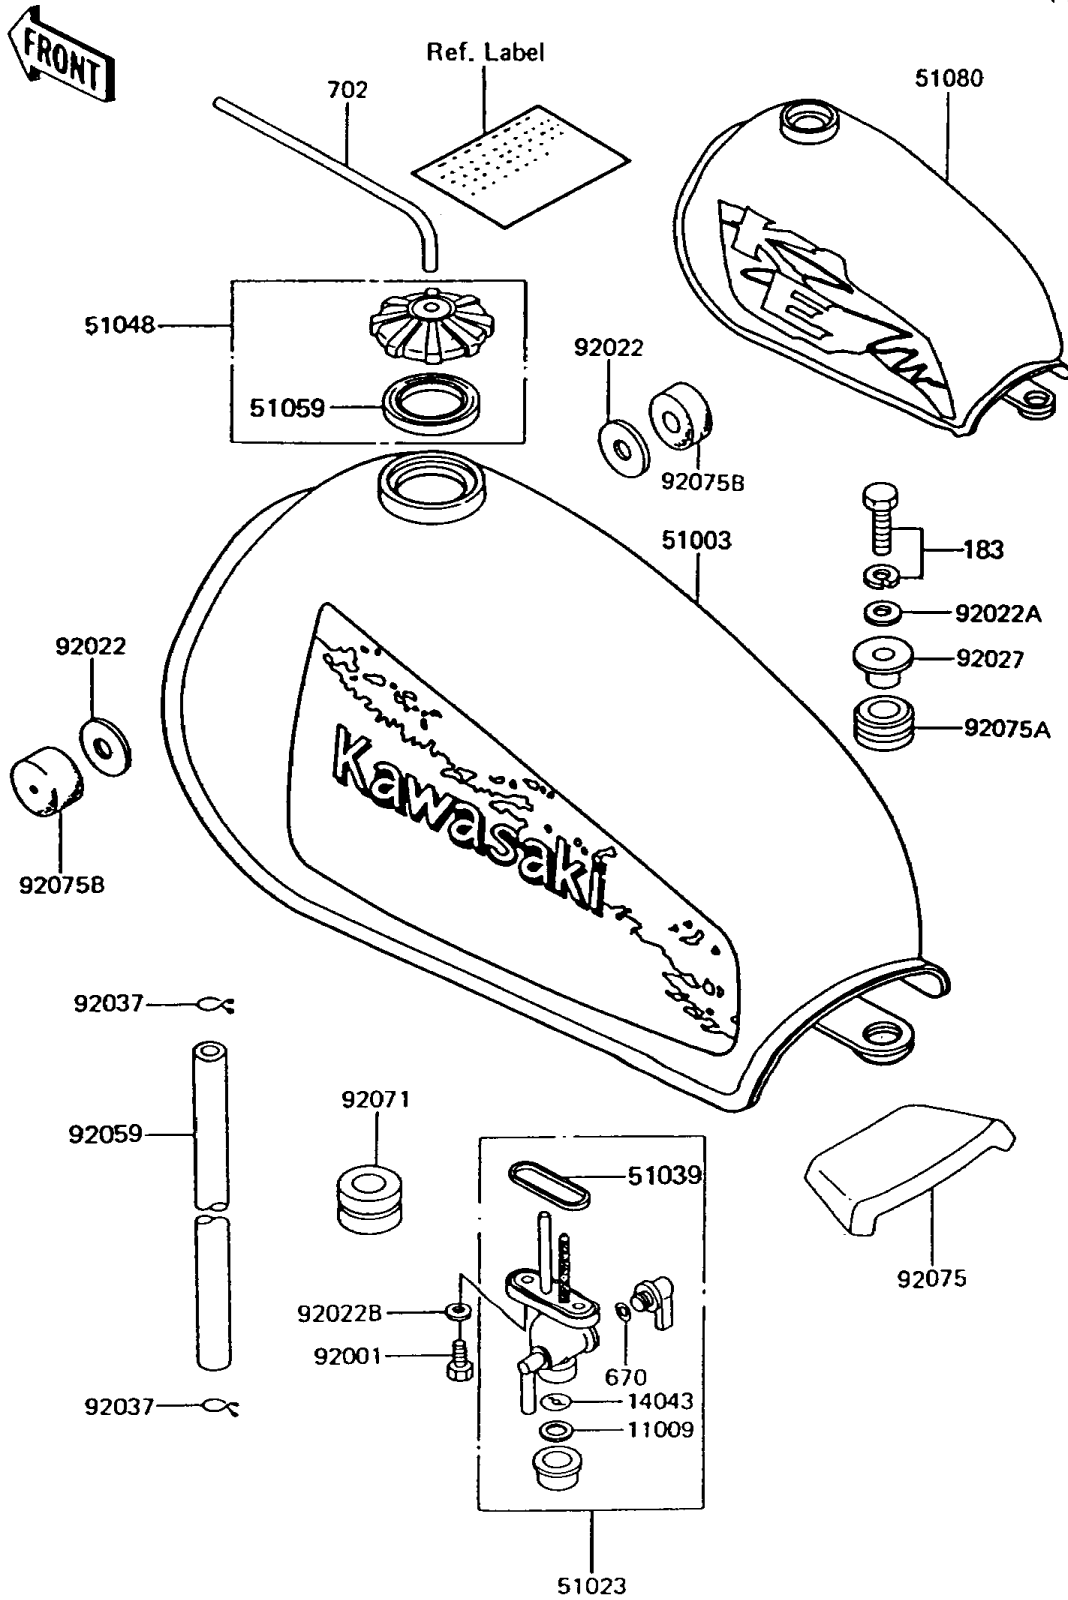

1995 KE100 PARTS DIAGRAM

Fuel Tank(KE100-B11/B12/B13/B14)

F2410

1995 KE100 PARTS LIST

Fuel Tank(KE100-B11/B12/B13/B14)

ITEM NAME	PART NUMBER	QUANTITY
BOLT-UPSET-WS-SMALL (Ref # 183)	183B0835	1
O RING,10MM (Ref # 670)	670B2010	1
TUBE-RUBBER,5X300 (Ref # 702)	702A05300	1
GASKET,FUEL TAP CUP (Ref # 11009)	11009-1013	1
FILTER,FUEL TAP (Ref # 14043)	14043-1002	1
TAP-ASSY,FUEL (Ref # 51023)	51023-1020	1
RING,TAP FLANGED (Ref # 51039)	51039-003	1
CAP-ASSY-TANK,FUEL (Ref # 51048)	51048-1004	1
GASKET,FUEL TANK CAP (Ref # 51059)	51059-006	1
TANK-COMP-FUEL,L.GREEN (Ref # 51080)	51080-5077-7F	1
BOLT,6X20 (Ref # 92001)	92001-1091	2
WASHER,10.5X26X2.3 (Ref # 92022)	92022-044	2
WASHER,8.5X26X1.6 (Ref # 92022A)	92022-092	1
WASHER,6.2X11X1.5 (Ref # 92022B)	92022-183	2
COLLAR,12.7X15.9X19 (Ref # 92027)	92027-223	1
CLAMP,TUBE (Ref # 92037)	92037-010	2
TUBE,4.5X9X310 (Ref # 92059)	92059-063	1
GROMMET,PIPE (Ref # 92071)	92071-038	1
DAMPER,FUEL TANK (Ref # 92075)	92075-106	1
DAMPER (Ref # 92075A)	92075-1086	1
DAMPER,FUEL TANK (Ref # 92075B)	92075-125	2