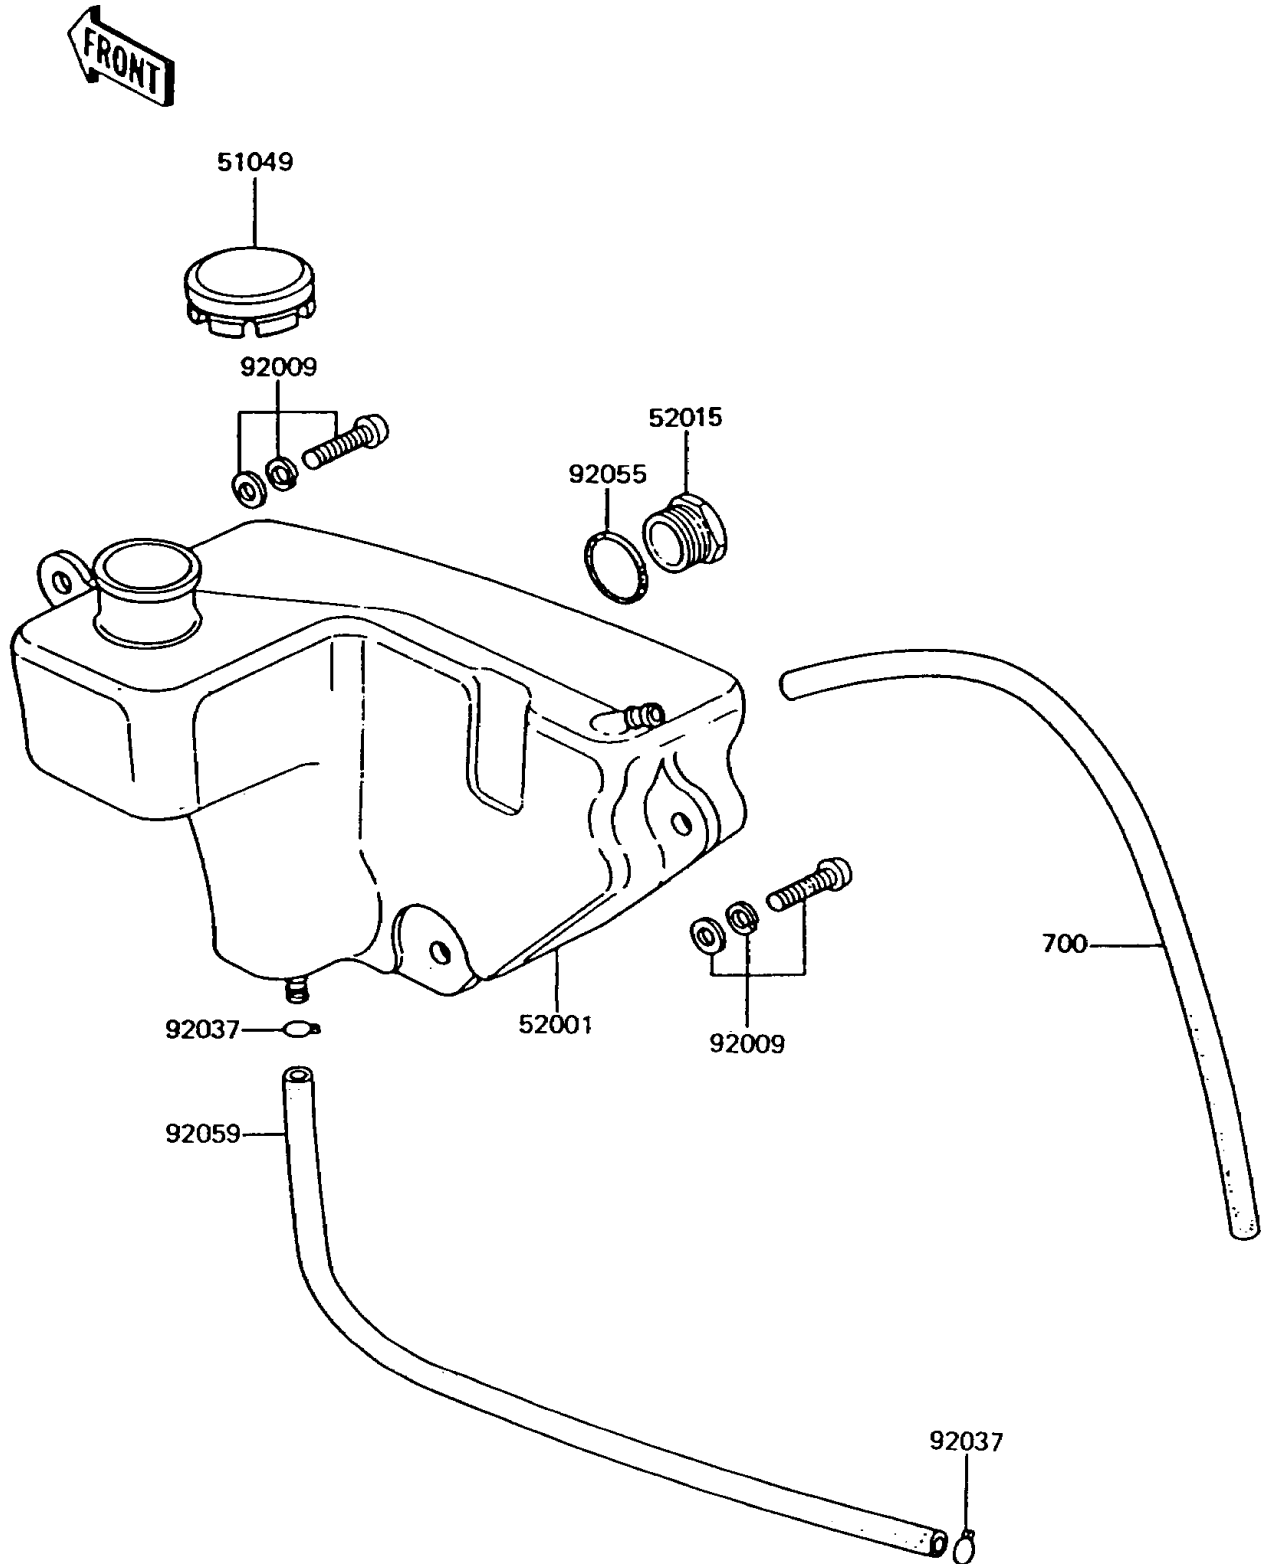

1994 KE100 PARTS DIAGRAM

Oil Tank

F2450

1994 KE100 PARTS LIST

Oil Tank

ITEM NAME	PART NUMBER	QUANTITY
TUBE-PVC,5X280 (Ref # 700)	700Q05280	1
CAP-TANK,OIL (Ref # 51049)	51049-1004	1
TANK-OIL (Ref # 52001)	52001-1003	1
GAUGE,OIL LEVEL (Ref # 52015)	52015-002	1
SCREW-PAN-WSP-CROS,6X16 (Ref # 92009)	92009-1283	3
CLAMP,TUBE (Ref # 92037)	92037-010	2
RING-O,20MM (Ref # 92055)	92055-051	1
TUBE,4.5X9X220 (Ref # 92059)	92059-073	1