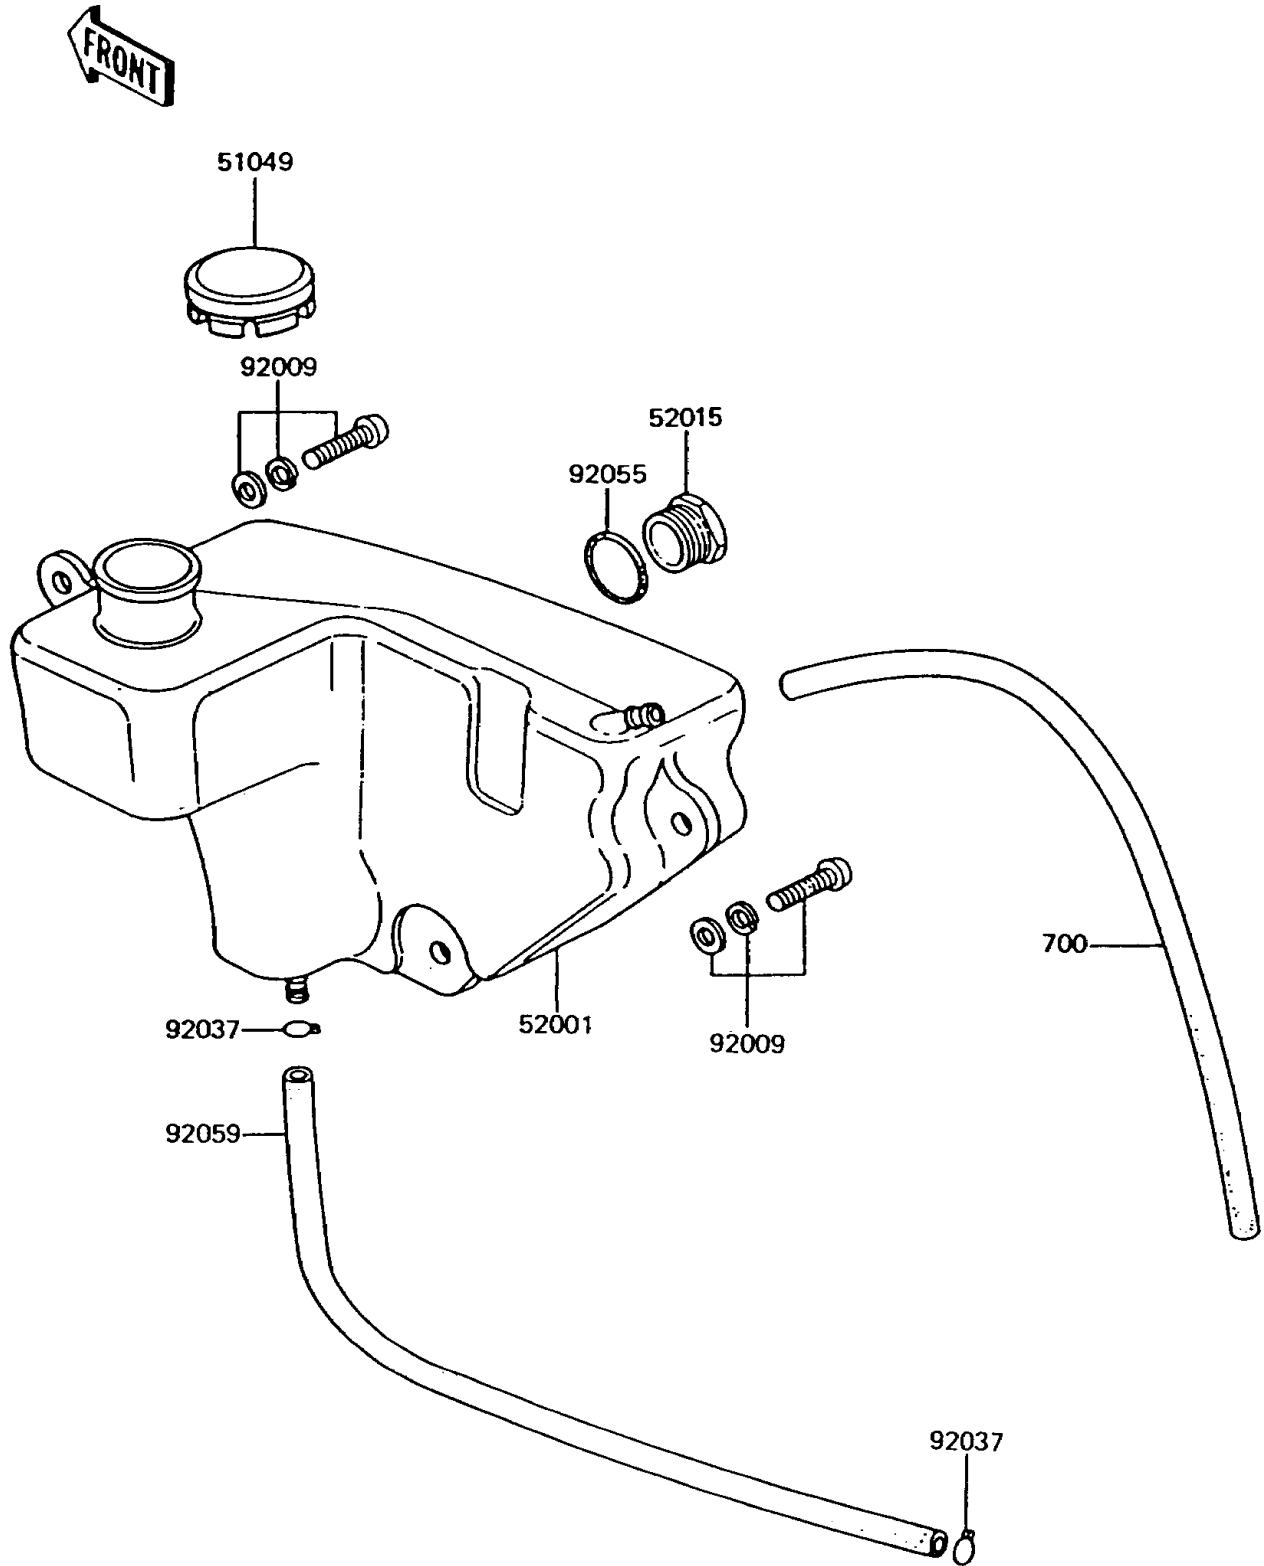

1994 KE100 PARTS DIAGRAM

Oil Tank

F2450

1994 KE100 PARTS LIST

Oil Tank

ITEM NAME	PART NUMBER	QUANTITY
TUBE-PVC,5X280 (Ref # 700)	700Q05280	1
CAP-TANK,OIL (Ref # 51049)	51049-1004	1
TANK-OIL (Ref # 52001)	52001-1003	1
GAUGE,OIL LEVEL (Ref # 52015)	52015-002	1
SCREW-PAN-WSP-CROS,6X16 (Ref # 92009)	92009-1283	3
CLAMP,TUBE (Ref # 92037)	92037-010	2
RING-O,20MM (Ref # 92055)	92055-051	1
TUBE,4.5X9X220 (Ref # 92059)	92059-073	1