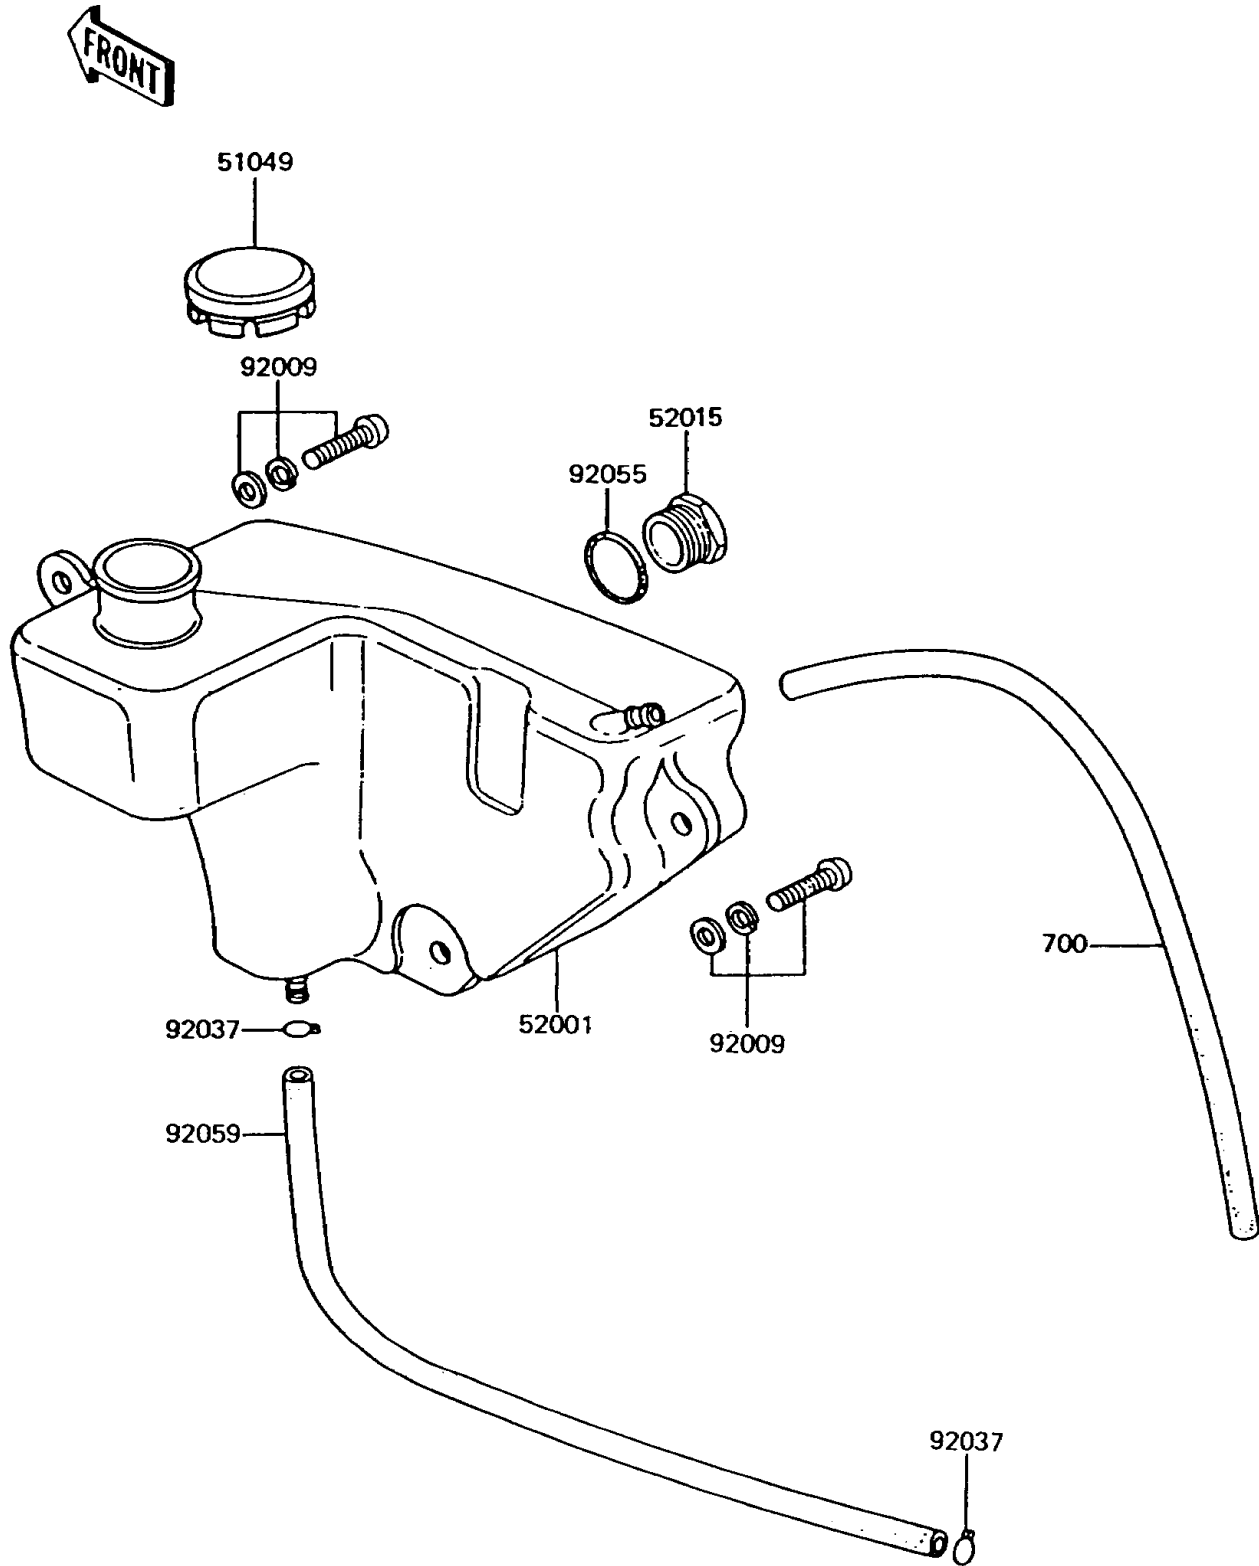

# 1995 KE100 PARTS DIAGRAM

Oil Tank

F2450

# 1995 KE100 PARTS LIST

## Oil Tank

ITEM NAME	PART NUMBER	QUANTITY
TUBE-PVC,5X280 (Ref # 700)	700Q05280	1
CAP-TANK,OIL (Ref # 51049)	51049-1004	1
TANK-OIL (Ref # 52001)	52001-1003	1
GAUGE,OIL LEVEL (Ref # 52015)	52015-002	1
SCREW-PAN-WSP-CROS,6X16 (Ref # 92009)	92009-1283	3
CLAMP,TUBE (Ref # 92037)	92037-010	2
RING-O,20MM (Ref # 92055)	92055-051	1
TUBE,4.5X9X220 (Ref # 92059)	92059-073	1