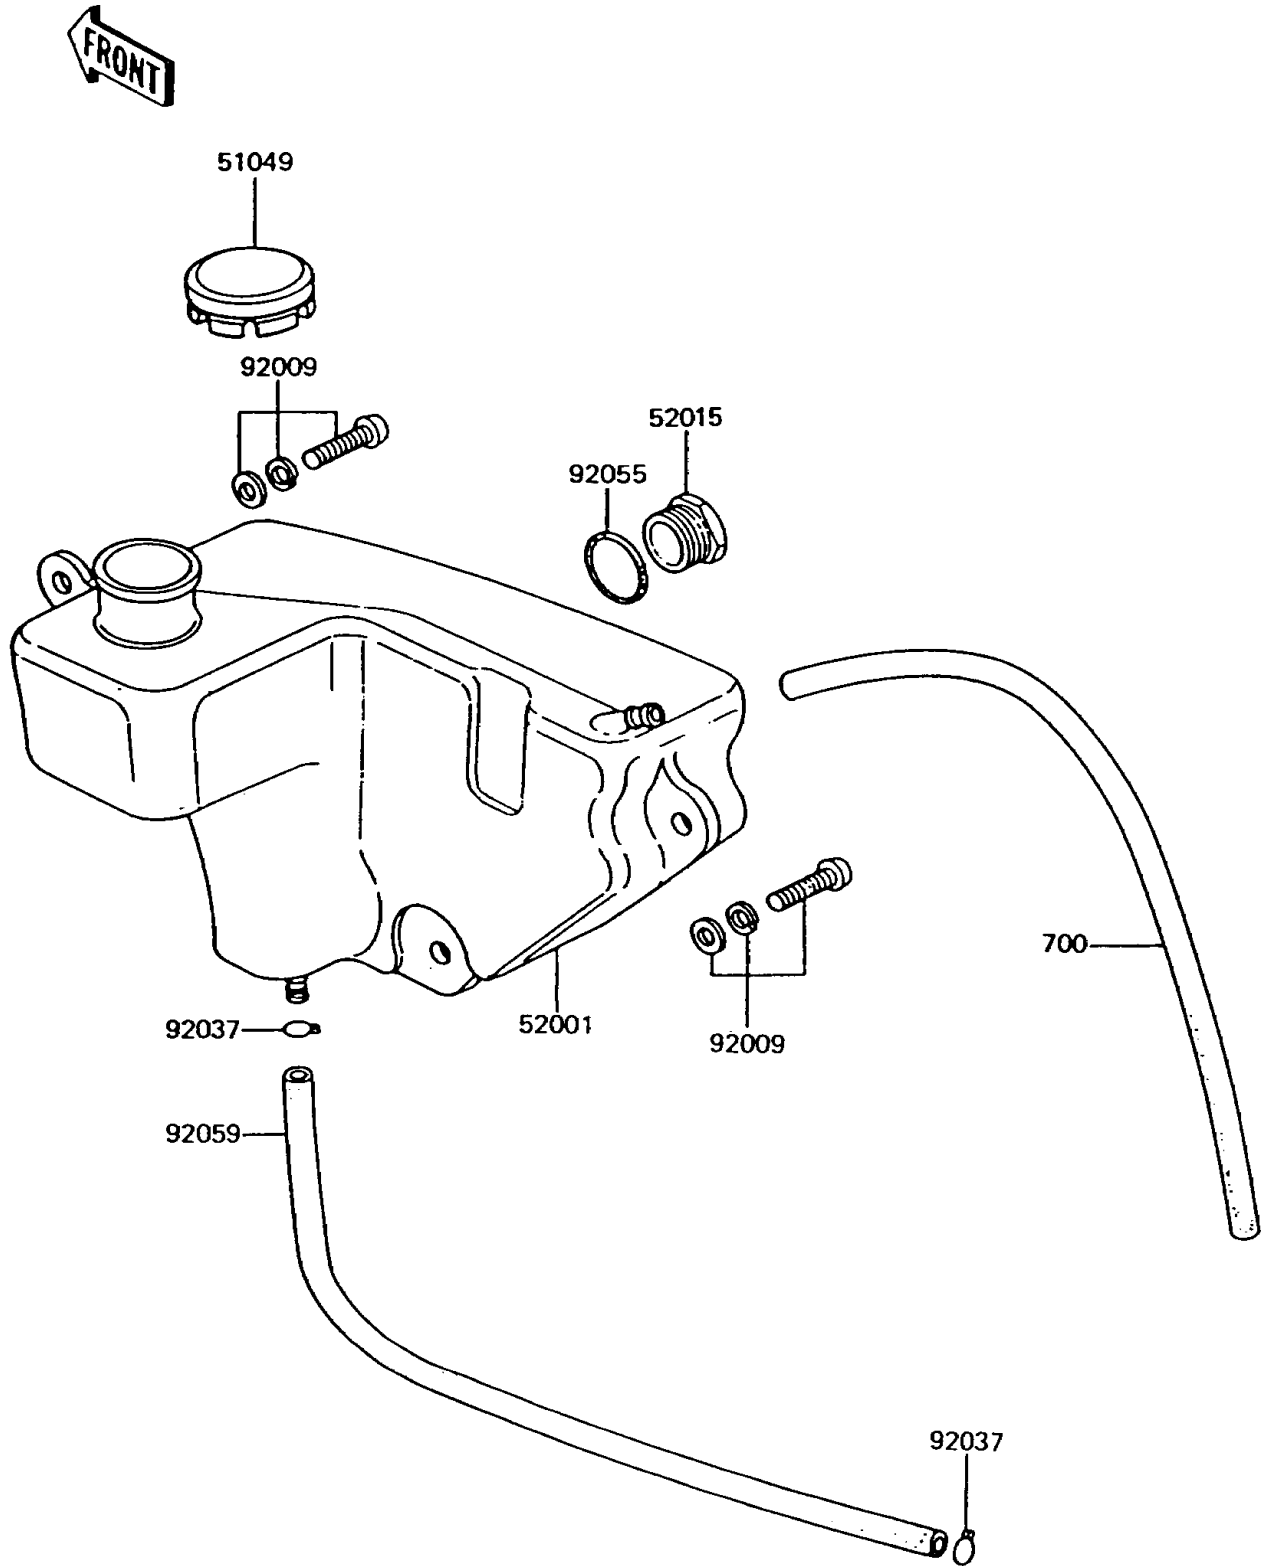

1995 KE100 PARTS DIAGRAM

Oil Tank

F2450

1995 KE100 PARTS LIST

Oil Tank

ITEM NAME	PART NUMBER	QUANTITY
TUBE-PVC,5X280 (Ref # 700)	700Q05280	1
CAP-TANK,OIL (Ref # 51049)	51049-1004	1
TANK-OIL (Ref # 52001)	52001-1003	1
GAUGE,OIL LEVEL (Ref # 52015)	52015-002	1
SCREW-PAN-WSP-CROS,6X16 (Ref # 92009)	92009-1283	3
CLAMP,TUBE (Ref # 92037)	92037-010	2
RING-O,20MM (Ref # 92055)	92055-051	1
TUBE,4.5X9X220 (Ref # 92059)	92059-073	1