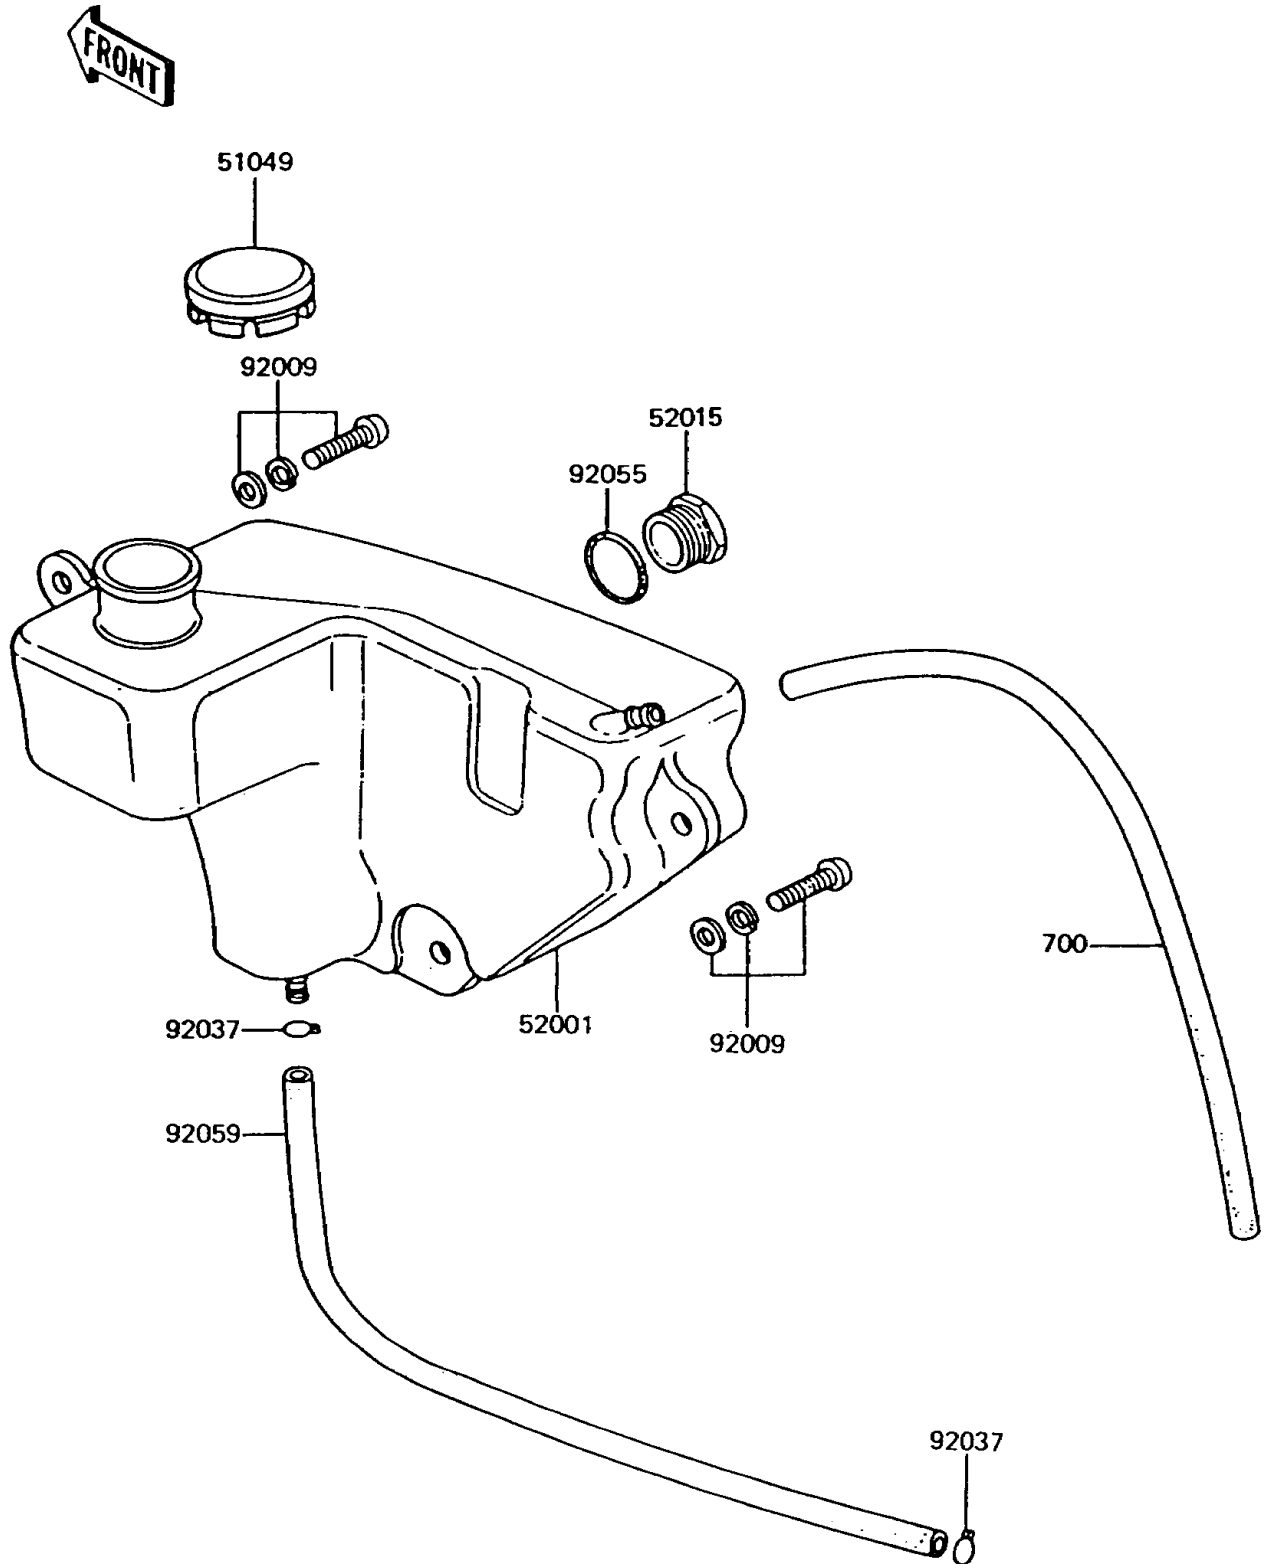

1996 KE100 PARTS DIAGRAM

Oil Tank

F2450

1996 KE100 PARTS LIST

Oil Tank

ITEM NAME	PART NUMBER	QUANTITY
TUBE-PVC,5X280 (Ref # 700)	700Q05280	1
CAP-TANK,OIL (Ref # 51049)	51049-1004	1
TANK-OIL (Ref # 52001)	52001-1003	1
GAUGE,OIL LEVEL (Ref # 52015)	52015-002	1
SCREW-PAN-WSP-CROS,6X16 (Ref # 92009)	92009-1283	3
CLAMP,TUBE (Ref # 92037)	92037-010	2
RING-O,20MM (Ref # 92055)	92055-051	1
TUBE,4.5X9X220 (Ref # 92059)	92059-073	1