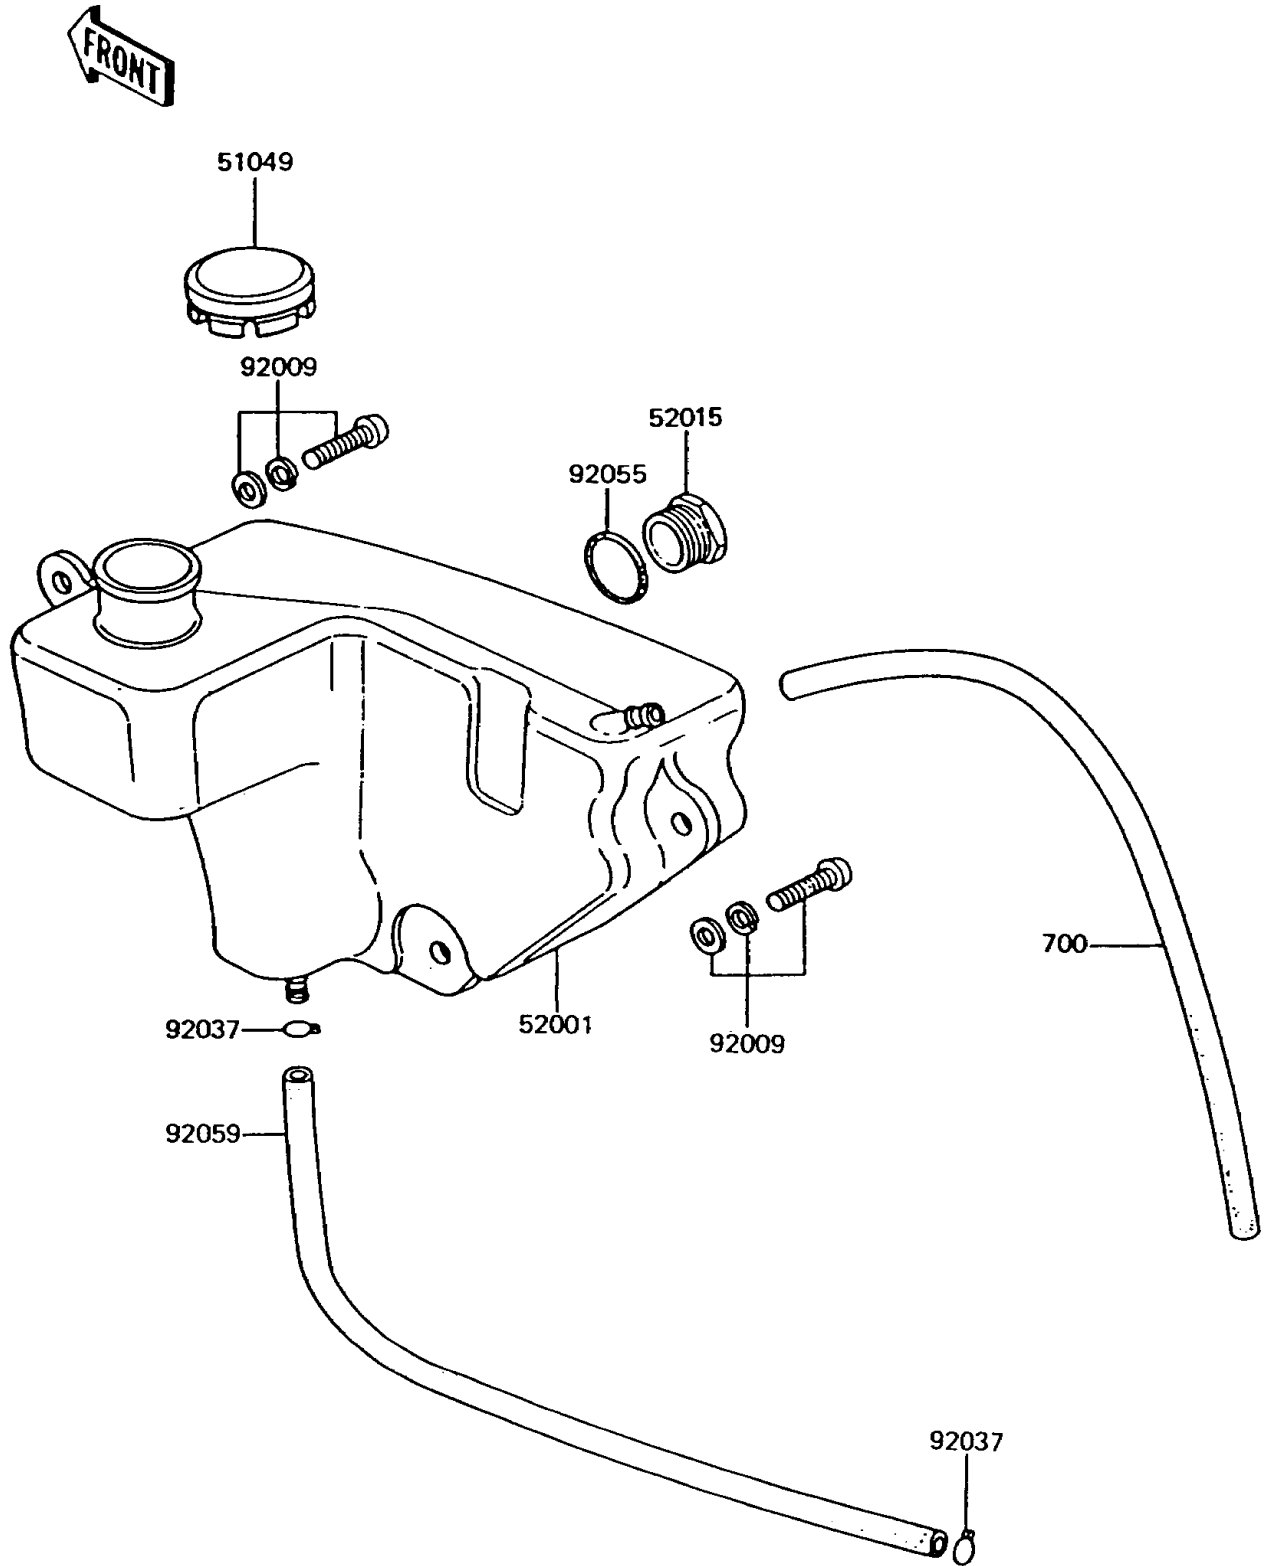

# 1996 KE100 PARTS DIAGRAM

Oil Tank

F2450

# 1996 KE100 PARTS LIST

## Oil Tank

ITEM NAME	PART NUMBER	QUANTITY
TUBE-PVC,5X280 (Ref # 700)	700Q05280	1
CAP-TANK,OIL (Ref # 51049)	51049-1004	1
TANK-OIL (Ref # 52001)	52001-1003	1
GAUGE,OIL LEVEL (Ref # 52015)	52015-002	1
SCREW-PAN-WSP-CROS,6X16 (Ref # 92009)	92009-1283	3
CLAMP,TUBE (Ref # 92037)	92037-010	2
RING-O,20MM (Ref # 92055)	92055-051	1
TUBE,4.5X9X220 (Ref # 92059)	92059-073	1