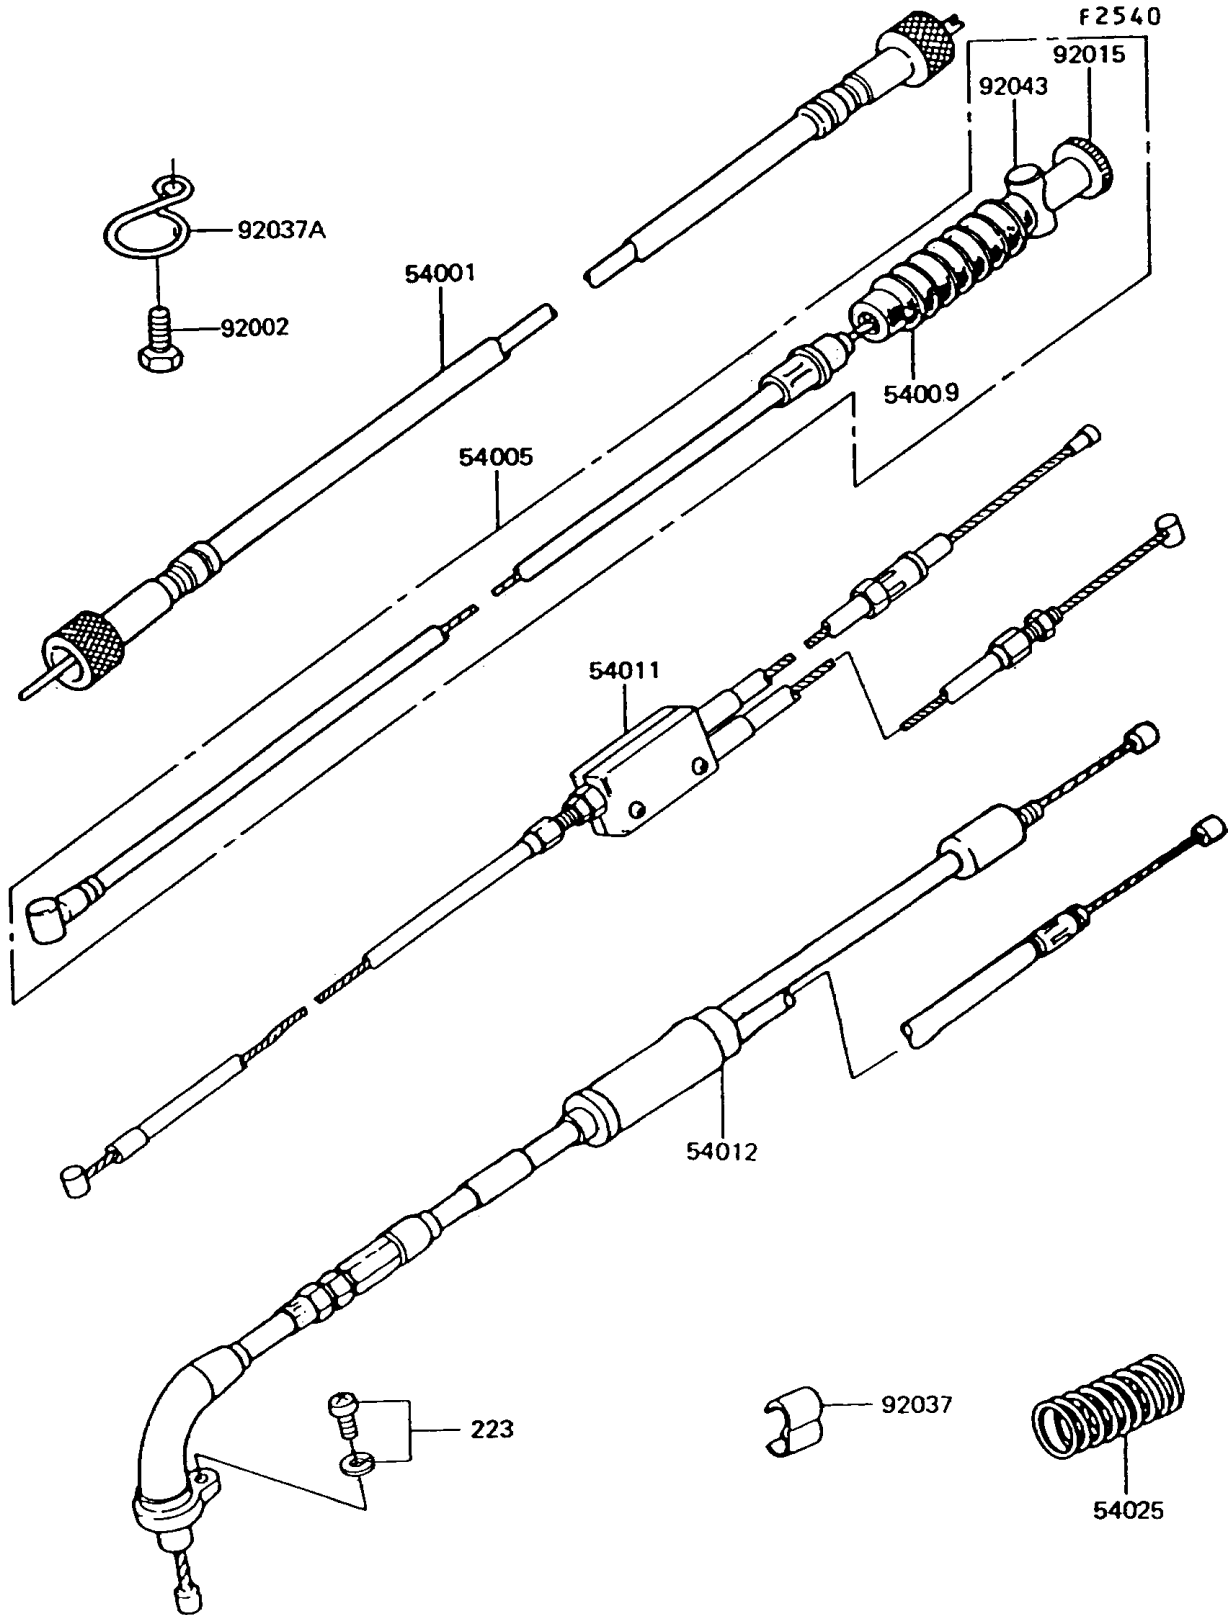

# 1994 KE100 PARTS DIAGRAM

## Cables

# 1994 KE100 PARTS LIST

## Cables

ITEM NAME	PART NUMBER	QUANTITY
SCREW-PAN-WS-CROS (Ref # 223)	223C0510	1
CABLE-SPEEDOMETER (Ref # 54001)	54001-032	1
CABLE-BRAKE (Ref # 54005)	54005-1035	1
COVER-SEAL (Ref # 54009)	54009-008	1
CABLE-CLUTCH (Ref # 54011)	54011-1054	1
CABLE-THROTTLE (Ref # 54012)	54012-1104	1
SPRING,CABLE (Ref # 54025)	54025-004	1
BOLT,6X12 (Ref # 92002)	92002-1211	1
NUT,CABLE ADJUSTER LOCK (Ref # 92015)	92015-052	1
CLAMP,CABLE (Ref # 92037)	92037-017	1
CLAMP,CABLE (Ref # 92037A)	92037-046	1
PIN,BRAKE CABLE (Ref # 92043)	92043-082	1