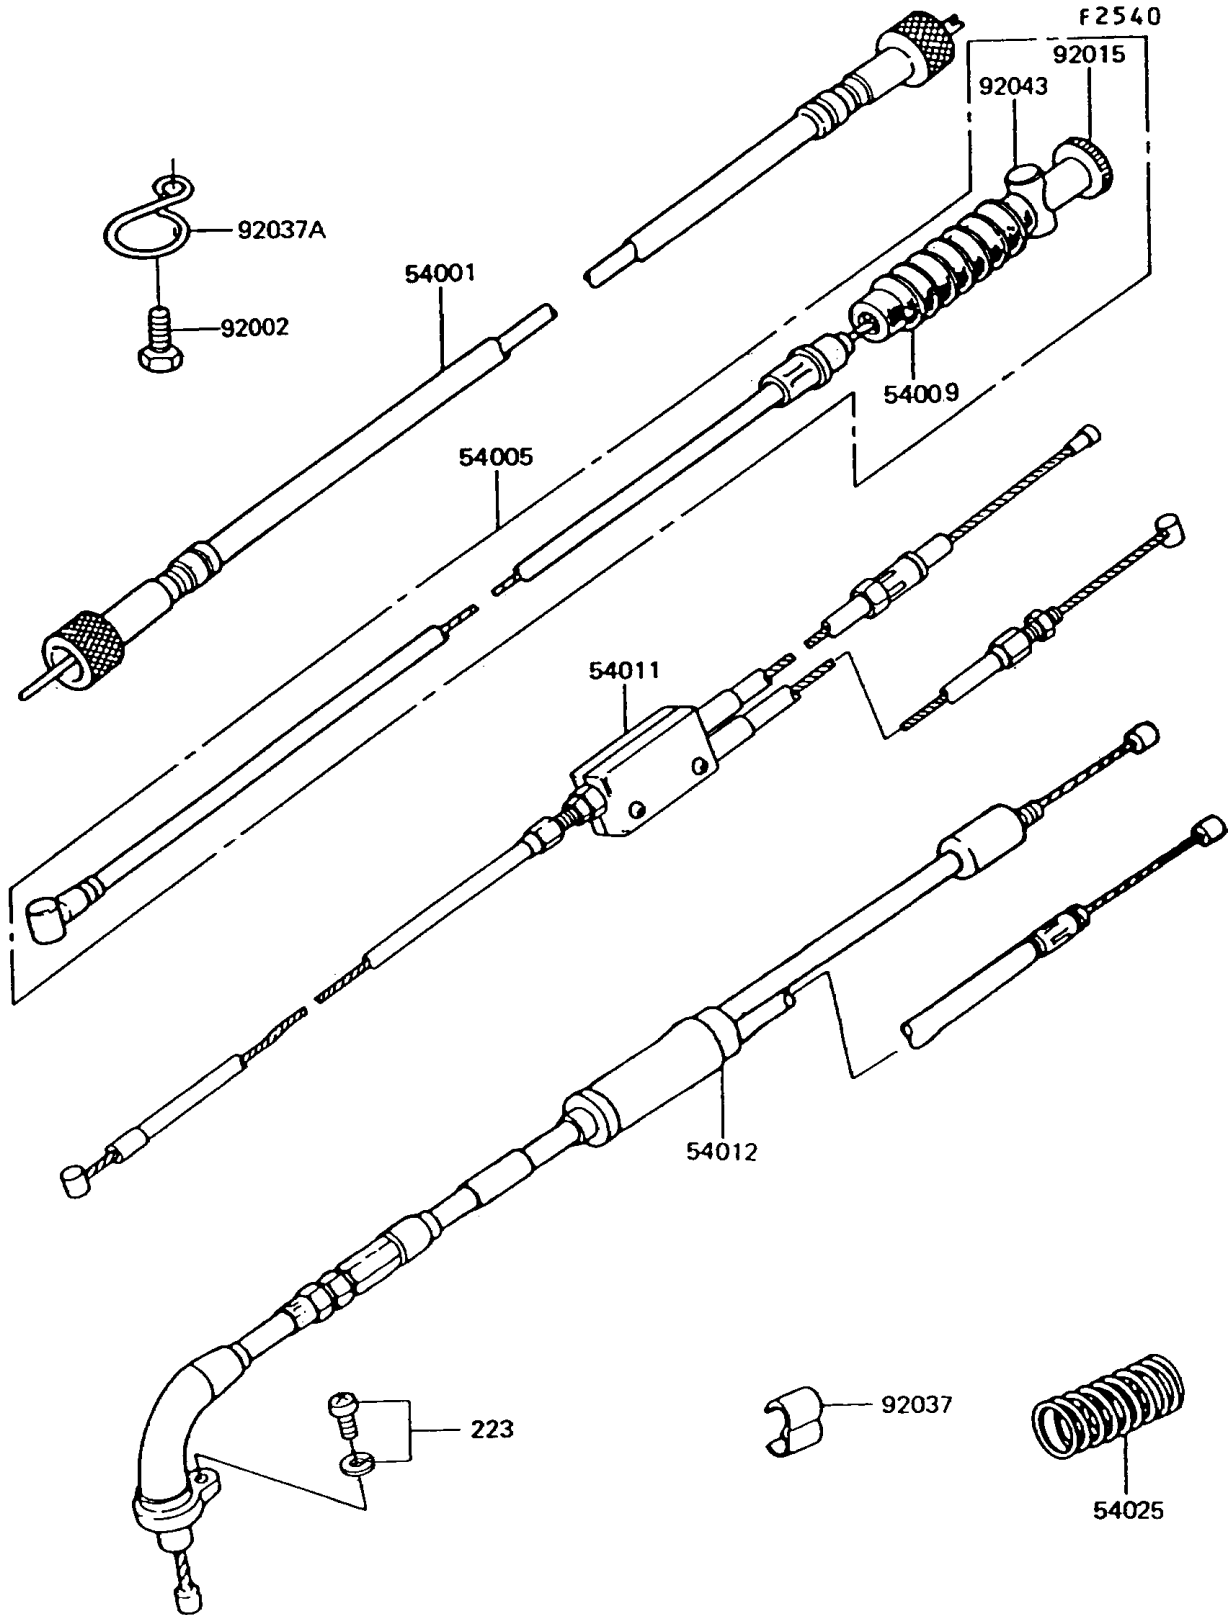

1995 KE100 PARTS DIAGRAM

Cables

1995 KE100 PARTS LIST

Cables

ITEM NAME	PART NUMBER	QUANTITY
SCREW-PAN-WS-CROS (Ref # 223)	223C0510	1
CABLE-SPEEDOMETER (Ref # 54001)	54001-032	1
CABLE-BRAKE (Ref # 54005)	54005-1035	1
COVER-SEAL (Ref # 54009)	54009-008	1
CABLE-CLUTCH (Ref # 54011)	54011-1054	1
CABLE-THROTTLE (Ref # 54012)	54012-1104	1
SPRING,CABLE (Ref # 54025)	54025-004	1
BOLT,6X12 (Ref # 92002)	92002-1211	1
NUT,CABLE ADJUSTER LOCK (Ref # 92015)	92015-052	1
CLAMP,CABLE (Ref # 92037)	92037-017	1
CLAMP,CABLE (Ref # 92037A)	92037-046	1
PIN,BRAKE CABLE (Ref # 92043)	92043-082	1