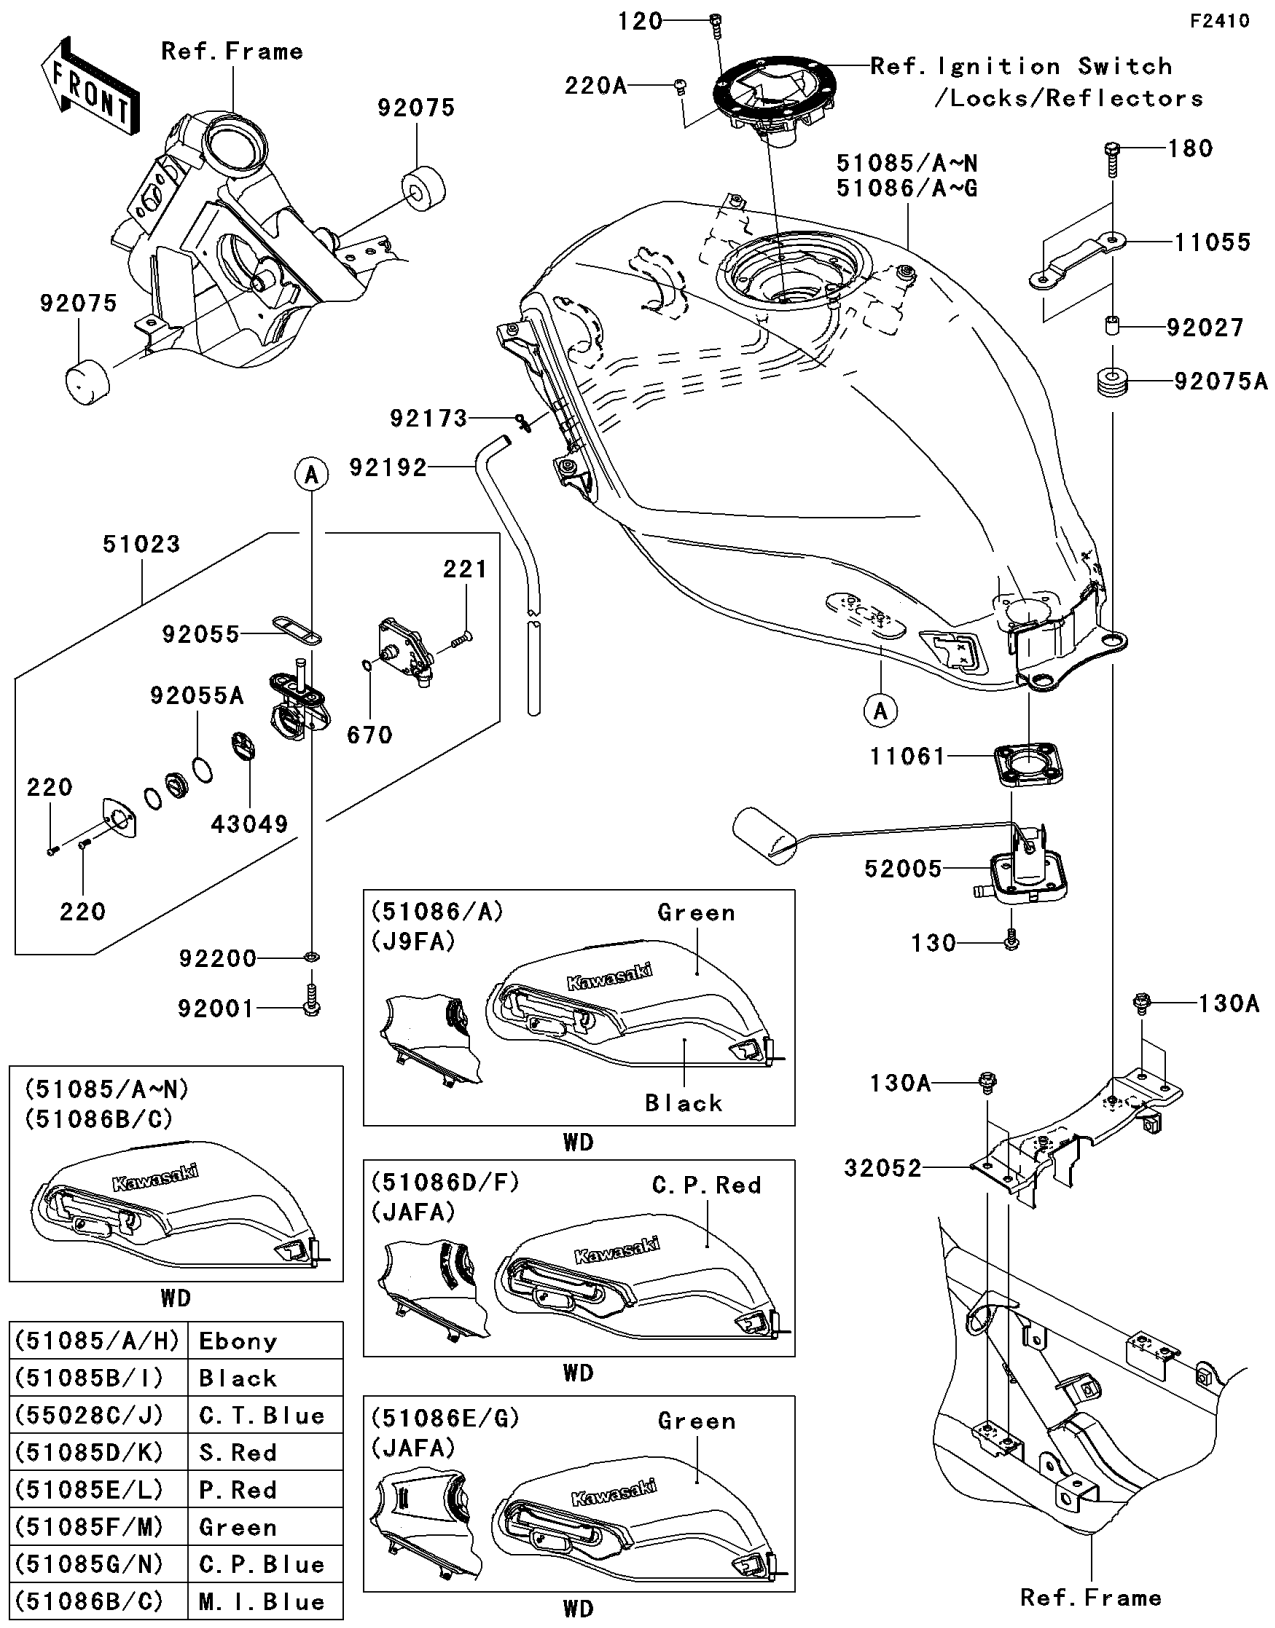

2008 Ninja® 250R PARTS DIAGRAM

Fuel Tank

(51085/A/H)	Ebony
(51085B/I)	Black
(55028C/J)	C. T. Blue
(51085D/K)	S. Red
(51085E/L)	P. Red
(51085F/M)	Green
(51085G/N)	C. P. Blue
(51086B/C)	M. I. Blue

2008 Ninja® 250R PARTS LIST

Fuel Tank

ITEM NAME	PART NUMBER	QUANTITY
BRACKET (Ref # 11055)	11055-0897	1
GASKET,FUEL GAUGE (Ref # 11061)	11061-0279	1
BRACKET-TANK,RR (Ref # 32052)	32052-0083	1
PACKING,TAP VALVE (Ref # 43049)	43049-1091	1
TAP-ASSY,FUEL (Ref # 51023)	51023-0032	1
BOLT-SOCKET,5X16 (Ref # 120)	120CB0516	6
BOLT-FLANGED,5X12 (Ref # 130)	130BA0512	4
BOLT-FLANGED,6X10 (Ref # 130A)	130BA0610	4
BOLT-UPSET-WS,6X25 (Ref # 180)	180BB0625	2
SCREW-PAN-CROS,3X8 (Ref # 220)	220AA0308	2
SCREW-PAN-CROSS,5X8 (Ref # 220A)	220AB0508	1
SCREW-CSK-CROS,4X14 (Ref # 221)	221AA0414	5
O RING,3.8X1.9 (Ref # 670)	670E1504	1
GAUGE,FUEL (Ref # 52005)	52005-0082	1
BOLT,6X20 (Ref # 92001)	92001-1091	2
COLLAR,6.8X10X11.5 (Ref # 92027)	92027-1210	2
RING-O,FUEL TAP PACKING (Ref # 92055)	92055-1112	1
RING-O,TAP LEVER (Ref # 92055A)	92055-1419	1
DAMPER,FUEL TANK,FR (Ref # 92075)	92075-1115	2
DAMPER (Ref # 92075A)	92075-1690	2
CLAMP (Ref # 92173)	92173-0049	1
TUBE (Ref # 92192)	92192-0671	1
WASHER,6.5X11.5X0.8 (Ref # 92200)	92200-0117	2
TANK-COMP-FUEL,EBONY (Ref # 51085A)	51085-5438-IG	1
TANK-COMP-FUEL,P.RED (Ref # 51085E)	51085-5439-15I	1
TANK-COMP-FUEL,L.GREEN (Ref # 51085F)	51085-5439-777	1
TANK-COMP-FUEL,C.P.BLUE (Ref # 51085G)	51085-5440-15D	1
TANK-COMP-FUEL,EBONY (Ref # 51085H)	51085-5441-IG	1
TANK-COMP-FUEL,P.RED (Ref # 51085L)	51085-5442-15I	1

2008 Ninja® 250R PARTS LIST

Fuel Tank

ITEM NAME	PART NUMBER	QUANTITY
TANK-COMP-FUEL,L.GREEN (Ref # 51085M)	51085-5442-777	1
TANK-COMP-FUEL,C.P.BLUE (Ref # 51085N)	51085-5443-15D	1