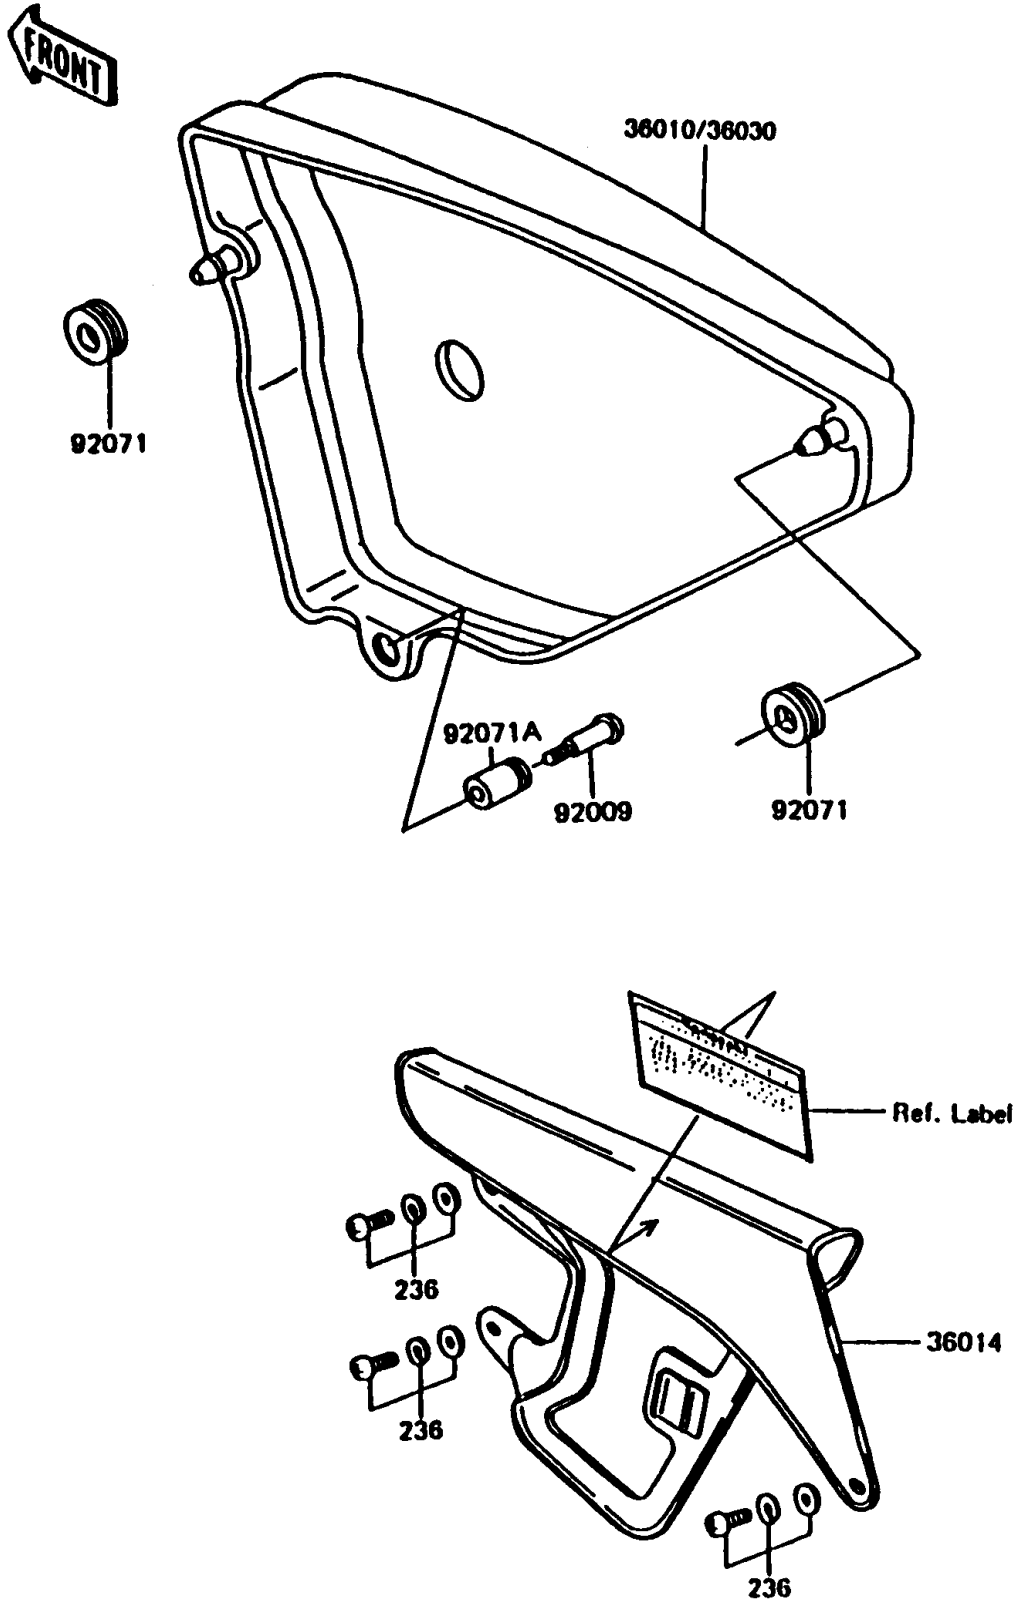

1994 KE100 PARTS DIAGRAM

Side Covers/Chain Cover

F2610

1994 KE100 PARTS LIST

Side Covers/Chain Cover

ITEM NAME	PART NUMBER	QUANTITY
SCREW-PAN-WSP-CROS,6X12 (Ref # 236)	236C0612	3
CASE-CHAIN,BLACK (Ref # 36014)	36014-1047	1
COVER-SIDE,RH,L.GREEN (Ref # 36030)	36030-5331-6W	1
SCREW,PLUG (Ref # 92009)	92009-1001	1
GROMMET (Ref # 92071)	92071-056	2
GROMMET,SIDE COVER (Ref # 92071A)	92071-1001	1