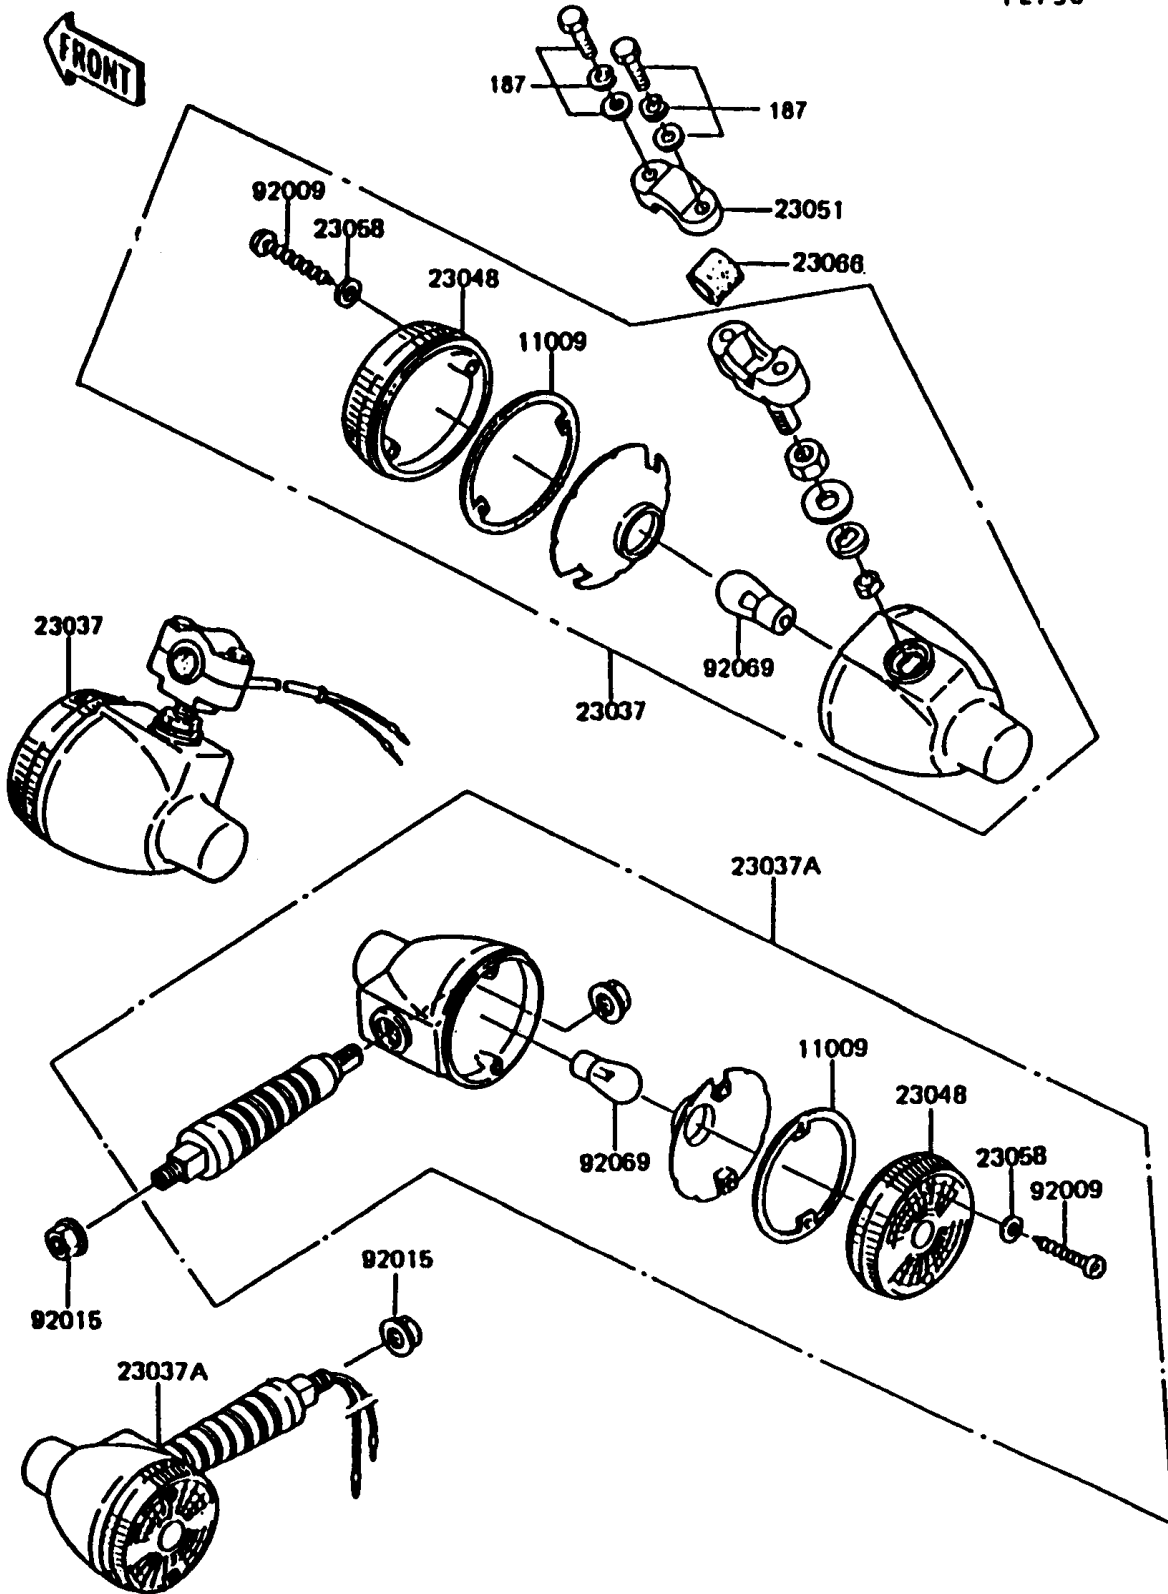

1995 KE100 PARTS DIAGRAM

Turn Signals

f 2730

1995 KE100 PARTS LIST

Turn Signals

ITEM NAME	PART NUMBER	QUANTITY
BOLT-UPSET-WSP (Ref # 187)	187B0530	4
GASKET,TURN SIGNAL LAMP LENS (Ref # 11009)	11009-1128	4
LAMP-ASSY-SIGNAL,FR (Ref # 23037)	23037-1039	2
LAMP-ASSY-SIGNAL,RR (Ref # 23037A)	23037-1087	2
LENS-SIGNAL LAMP (Ref # 23048)	23048-1076	4
BRACKET-SIGNAL LAMP (Ref # 23051)	23051-1018	2
WASHER,PLAIN,4MM (Ref # 23058)	23058-002	8
DAMPER (Ref # 23066)	23066-003	2
SCREW,TAPPING,4X30 (Ref # 92009)	92009-1056	8
NUT,FLANGED,10MM (Ref # 92015)	92015-1428	2
BULB,6V 21CP (Ref # 92069)	92069-056	4