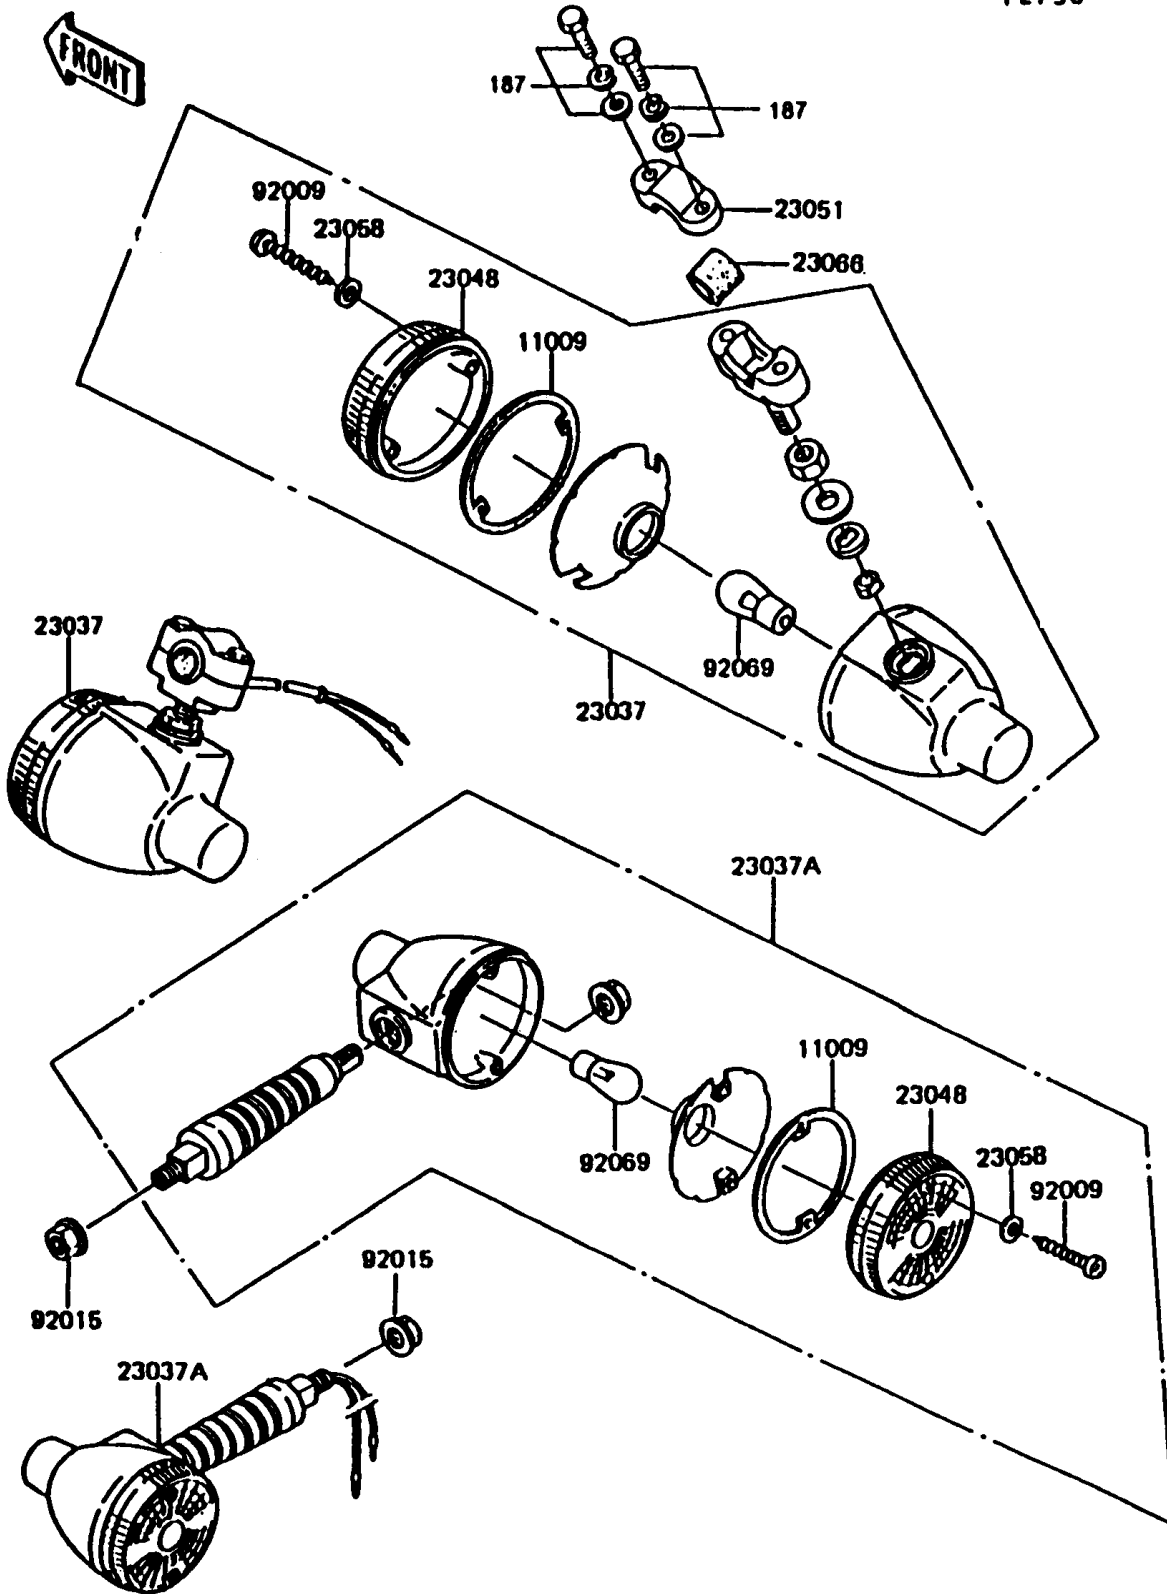

1996 KE100 PARTS DIAGRAM

Turn Signals

f 2730

1996 KE100 PARTS LIST

Turn Signals

ITEM NAME	PART NUMBER	QUANTITY
BOLT-UPSET-WSP (Ref # 187)	187B0530	4
GASKET,TURN SIGNAL LAMP LENS (Ref # 11009)	11009-1128	4
LAMP-ASSY-SIGNAL,FR (Ref # 23037)	23037-1039	2
LAMP-ASSY-SIGNAL,RR (Ref # 23037A)	23037-1087	2
LENS-SIGNAL LAMP (Ref # 23048)	23048-1076	4
BRACKET-SIGNAL LAMP (Ref # 23051)	23051-1018	2
WASHER,PLAIN,4MM (Ref # 23058)	23058-002	8
DAMPER (Ref # 23066)	23066-003	2
SCREW,TAPPING,4X30 (Ref # 92009)	92009-1056	8
NUT,FLANGED,10MM (Ref # 92015)	92015-1428	2
BULB,6V 21CP (Ref # 92069)	92069-056	4