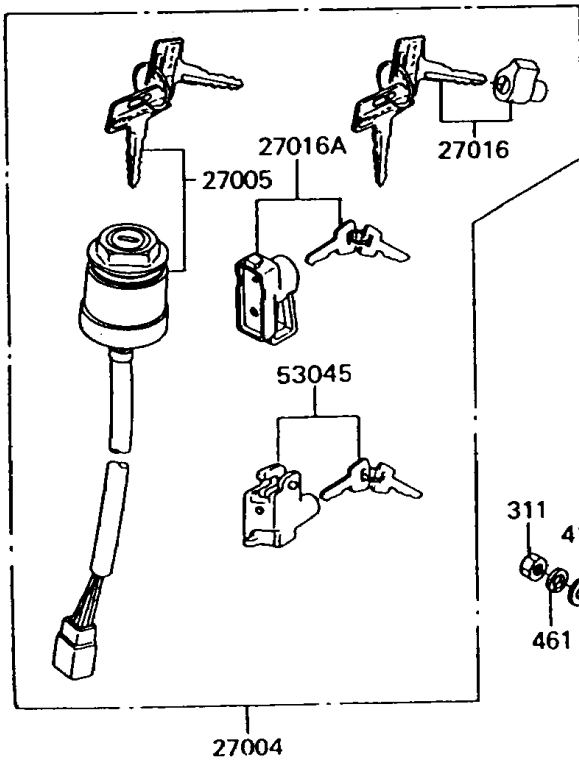

# 1994 KE100 PARTS DIAGRAM

Ignition Switch

F2770

# 1994 KE100 PARTS LIST

## Ignition Switch

ITEM NAME	PART NUMBER	QUANTITY
NUT-HEX (Ref # 311)	311B0500	2
WASHER-PLAIN,5MM (Ref # 411)	411B0500	2
WASHER-SPRING,5MM (Ref # 461)	461F0500	2
CAP,STEERING LOCK (Ref # 11012)	11012-1134	1
SWITCH-ASSY (Ref # 27004)	27004-5276	1
SWITCH-ASSY-IGNITION (Ref # 27005)	27005-1054	1
KEY-LOCK,BLANK (Ref # 27008)	27008-1024	1
KEY-LOCK,BLANK (Ref # 27008A)	27008-1025	1
SWITCH,BRAKE LAMP (Ref # 27010)	27010-025	1
SPRING,BRAKE LAMP SWITCH (Ref # 27011)	27011-011	1
LOCK-ASSY,STEERING (Ref # 27016)	27016-042	1
LOCK-ASSY,HELMET (Ref # 27016A)	27016-5098	1
SPRING,STEERING LOCK (Ref # 27032)	27032-001	1
REFLECTOR-REFLEX,FR (Ref # 28012)	28012-016	2
REFLECTOR-REFLEX,RR (Ref # 28012A)	28012-1005	1
HOOK-ASSY,SEAT (Ref # 53045)	53045-014	1
SCREW,3.51MM (Ref # 92008)	92008-007	1
DAMPER,REFLECTOR (Ref # 92094)	92094-011	2
WASHER,WAVE (Ref # 92097)	92097-003	1