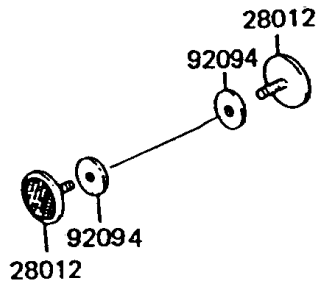

# 1994 KE100 PARTS DIAGRAM

Ignition Switch

F2770

# 1994 KE100 PARTS LIST

## Ignition Switch

ITEM NAME	PART NUMBER	QUANTITY
NUT-HEX (Ref # 311)	311B0500	2
WASHER-PLAIN,5MM (Ref # 411)	411B0500	2
WASHER-SPRING,5MM (Ref # 461)	461F0500	2
CAP,STEERING LOCK (Ref # 11012)	11012-1134	1
SWITCH-ASSY (Ref # 27004)	27004-5276	1
SWITCH-ASSY-IGNITION (Ref # 27005)	27005-1054	1
KEY-LOCK,BLANK (Ref # 27008)	27008-1024	1
KEY-LOCK,BLANK (Ref # 27008A)	27008-1025	1
SWITCH,BRAKE LAMP (Ref # 27010)	27010-025	1
SPRING,BRAKE LAMP SWITCH (Ref # 27011)	27011-011	1
LOCK-ASSY,STEERING (Ref # 27016)	27016-042	1
LOCK-ASSY,HELMET (Ref # 27016A)	27016-5098	1
SPRING,STEERING LOCK (Ref # 27032)	27032-001	1
REFLECTOR-REFLEX,FR (Ref # 28012)	28012-016	2
REFLECTOR-REFLEX,RR (Ref # 28012A)	28012-1005	1
HOOK-ASSY,SEAT (Ref # 53045)	53045-014	1
SCREW,3.51MM (Ref # 92008)	92008-007	1
DAMPER,REFLECTOR (Ref # 92094)	92094-011	2
WASHER,WAVE (Ref # 92097)	92097-003	1