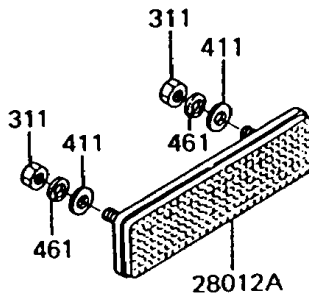

# 1994 KE100 PARTS DIAGRAM

Ignition Switch

F2770

# 1994 KE100 PARTS LIST

## Ignition Switch

ITEM NAME	PART NUMBER	QUANTITY
NUT-HEX (Ref # 311)	311B0500	2
WASHER-PLAIN,5MM (Ref # 411)	411B0500	2
WASHER-SPRING,5MM (Ref # 461)	461F0500	2
CAP,STEERING LOCK (Ref # 11012)	11012-1134	1
SWITCH-ASSY (Ref # 27004)	27004-5276	1
SWITCH-ASSY-IGNITION (Ref # 27005)	27005-1054	1
KEY-LOCK,BLANK (Ref # 27008)	27008-1024	1
KEY-LOCK,BLANK (Ref # 27008A)	27008-1025	1
SWITCH,BRAKE LAMP (Ref # 27010)	27010-025	1
SPRING,BRAKE LAMP SWITCH (Ref # 27011)	27011-011	1
LOCK-ASSY,STEERING (Ref # 27016)	27016-042	1
LOCK-ASSY,HELMET (Ref # 27016A)	27016-5098	1
SPRING,STEERING LOCK (Ref # 27032)	27032-001	1
REFLECTOR-REFLEX,FR (Ref # 28012)	28012-016	2
REFLECTOR-REFLEX,RR (Ref # 28012A)	28012-1005	1
HOOK-ASSY,SEAT (Ref # 53045)	53045-014	1
SCREW,3.51MM (Ref # 92008)	92008-007	1
DAMPER,REFLECTOR (Ref # 92094)	92094-011	2
WASHER,WAVE (Ref # 92097)	92097-003	1