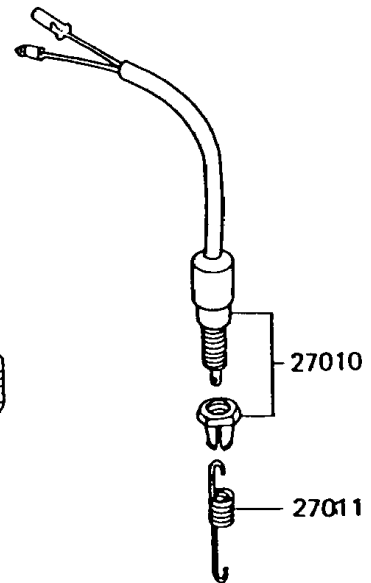

# 1994 KE100 PARTS DIAGRAM

Ignition Switch

F2770

# 1994 KE100 PARTS LIST

## Ignition Switch

ITEM NAME	PART NUMBER	QUANTITY
NUT-HEX (Ref # 311)	311B0500	2
WASHER-PLAIN,5MM (Ref # 411)	411B0500	2
WASHER-SPRING,5MM (Ref # 461)	461F0500	2
CAP,STEERING LOCK (Ref # 11012)	11012-1134	1
SWITCH-ASSY (Ref # 27004)	27004-5276	1
SWITCH-ASSY-IGNITION (Ref # 27005)	27005-1054	1
KEY-LOCK,BLANK (Ref # 27008)	27008-1024	1
KEY-LOCK,BLANK (Ref # 27008A)	27008-1025	1
SWITCH,BRAKE LAMP (Ref # 27010)	27010-025	1
SPRING,BRAKE LAMP SWITCH (Ref # 27011)	27011-011	1
LOCK-ASSY,STEERING (Ref # 27016)	27016-042	1
LOCK-ASSY,HELMET (Ref # 27016A)	27016-5098	1
SPRING,STEERING LOCK (Ref # 27032)	27032-001	1
REFLECTOR-REFLEX,FR (Ref # 28012)	28012-016	2
REFLECTOR-REFLEX,RR (Ref # 28012A)	28012-1005	1
HOOK-ASSY,SEAT (Ref # 53045)	53045-014	1
SCREW,3.51MM (Ref # 92008)	92008-007	1
DAMPER,REFLECTOR (Ref # 92094)	92094-011	2
WASHER,WAVE (Ref # 92097)	92097-003	1