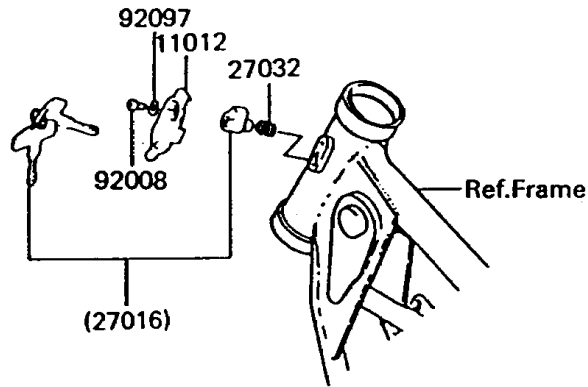

# 1994 KE100 PARTS DIAGRAM

Ignition Switch

F2770

## Ignition Switch

ITEM NAME	PART NUMBER	QUANTITY
NUT-HEX (Ref # 311)	311B0500	2
WASHER-PLAIN,5MM (Ref # 411)	411B0500	2
WASHER-SPRING,5MM (Ref # 461)	461F0500	2
CAP,STEERING LOCK (Ref # 11012)	11012-1134	1
SWITCH-ASSY (Ref # 27004)	27004-5276	1
SWITCH-ASSY-IGNITION (Ref # 27005)	27005-1054	1
KEY-LOCK,BLANK (Ref # 27008)	27008-1024	1
KEY-LOCK,BLANK (Ref # 27008A)	27008-1025	1
SWITCH,BRAKE LAMP (Ref # 27010)	27010-025	1
SPRING,BRAKE LAMP SWITCH (Ref # 27011)	27011-011	1
LOCK-ASSY,STEERING (Ref # 27016)	27016-042	1
LOCK-ASSY,HELMET (Ref # 27016A)	27016-5098	1
SPRING,STEERING LOCK (Ref # 27032)	27032-001	1
REFLECTOR-REFLEX,FR (Ref # 28012)	28012-016	2
REFLECTOR-REFLEX,RR (Ref # 28012A)	28012-1005	1
HOOK-ASSY,SEAT (Ref # 53045)	53045-014	1
SCREW,3.51MM (Ref # 92008)	92008-007	1
DAMPER,REFLECTOR (Ref # 92094)	92094-011	2
WASHER,WAVE (Ref # 92097)	92097-003	1