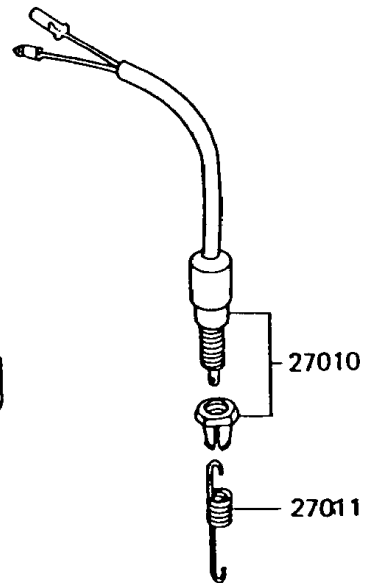

# 1996 KE100 PARTS DIAGRAM

Ignition Switch

F2770

# 1996 KE100 PARTS LIST

## Ignition Switch

ITEM NAME	PART NUMBER	QUANTITY
NUT-HEX (Ref # 311)	311B0500	2
WASHER-PLAIN,5MM (Ref # 411)	411B0500	2
WASHER-SPRING,5MM (Ref # 461)	461F0500	2
CAP,STEERING LOCK (Ref # 11012)	11012-1134	1
SWITCH-ASSY (Ref # 27004)	27004-5276	1
SWITCH-ASSY-IGNITION (Ref # 27005)	27005-1054	1
KEY-LOCK,BLANK (Ref # 27008)	27008-1024	1
KEY-LOCK,BLANK (Ref # 27008A)	27008-1025	1
SWITCH,BRAKE LAMP (Ref # 27010)	27010-025	1
SPRING,BRAKE LAMP SWITCH (Ref # 27011)	27011-011	1
LOCK-ASSY,STEERING (Ref # 27016)	27016-042	1
LOCK-ASSY,HELMET (Ref # 27016A)	27016-5098	1
SPRING,STEERING LOCK (Ref # 27032)	27032-001	1
REFLECTOR-REFLEX,FR (Ref # 28012)	28012-016	2
REFLECTOR-REFLEX,RR (Ref # 28012A)	28012-1005	1
HOOK-ASSY,SEAT (Ref # 53045)	53045-014	1
SCREW,3.51MM (Ref # 92008)	92008-007	1
DAMPER,REFLECTOR (Ref # 92094)	92094-011	2
WASHER,WAVE (Ref # 92097)	92097-003	1