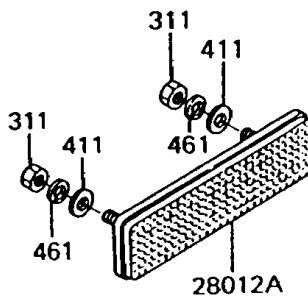

1996 KE100 PARTS DIAGRAM

Ignition Switch

F2770

1996 KE100 PARTS LIST

Ignition Switch

ITEM NAME	PART NUMBER	QUANTITY
NUT-HEX (Ref # 311)	311B0500	2
WASHER-PLAIN,5MM (Ref # 411)	411B0500	2
WASHER-SPRING,5MM (Ref # 461)	461F0500	2
CAP,STEERING LOCK (Ref # 11012)	11012-1134	1
SWITCH-ASSY (Ref # 27004)	27004-5276	1
SWITCH-ASSY-IGNITION (Ref # 27005)	27005-1054	1
KEY-LOCK,BLANK (Ref # 27008)	27008-1024	1
KEY-LOCK,BLANK (Ref # 27008A)	27008-1025	1
SWITCH,BRAKE LAMP (Ref # 27010)	27010-025	1
SPRING,BRAKE LAMP SWITCH (Ref # 27011)	27011-011	1
LOCK-ASSY,STEERING (Ref # 27016)	27016-042	1
LOCK-ASSY,HELMET (Ref # 27016A)	27016-5098	1
SPRING,STEERING LOCK (Ref # 27032)	27032-001	1
REFLECTOR-REFLEX,FR (Ref # 28012)	28012-016	2
REFLECTOR-REFLEX,RR (Ref # 28012A)	28012-1005	1
HOOK-ASSY,SEAT (Ref # 53045)	53045-014	1
SCREW,3.51MM (Ref # 92008)	92008-007	1
DAMPER,REFLECTOR (Ref # 92094)	92094-011	2
WASHER,WAVE (Ref # 92097)	92097-003	1