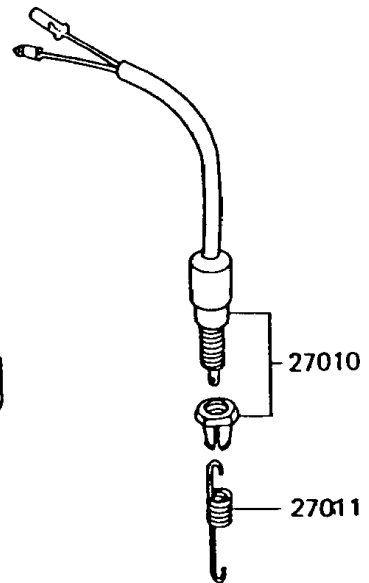

1996 KE100 PARTS DIAGRAM

Ignition Switch

F2770

1996 KE100 PARTS LIST

Ignition Switch

ITEM NAME	PART NUMBER	QUANTITY
NUT-HEX (Ref # 311)	311B0500	2
WASHER-PLAIN,5MM (Ref # 411)	411B0500	2
WASHER-SPRING,5MM (Ref # 461)	461F0500	2
CAP,STEERING LOCK (Ref # 11012)	11012-1134	1
SWITCH-ASSY (Ref # 27004)	27004-5276	1
SWITCH-ASSY-IGNITION (Ref # 27005)	27005-1054	1
KEY-LOCK,BLANK (Ref # 27008)	27008-1024	1
KEY-LOCK,BLANK (Ref # 27008A)	27008-1025	1
SWITCH,BRAKE LAMP (Ref # 27010)	27010-025	1
SPRING,BRAKE LAMP SWITCH (Ref # 27011)	27011-011	1
LOCK-ASSY,STEERING (Ref # 27016)	27016-042	1
LOCK-ASSY,HELMET (Ref # 27016A)	27016-5098	1
SPRING,STEERING LOCK (Ref # 27032)	27032-001	1
REFLECTOR-REFLEX,FR (Ref # 28012)	28012-016	2
REFLECTOR-REFLEX,RR (Ref # 28012A)	28012-1005	1
HOOK-ASSY,SEAT (Ref # 53045)	53045-014	1
SCREW,3.51MM (Ref # 92008)	92008-007	1
DAMPER,REFLECTOR (Ref # 92094)	92094-011	2
WASHER,WAVE (Ref # 92097)	92097-003	1