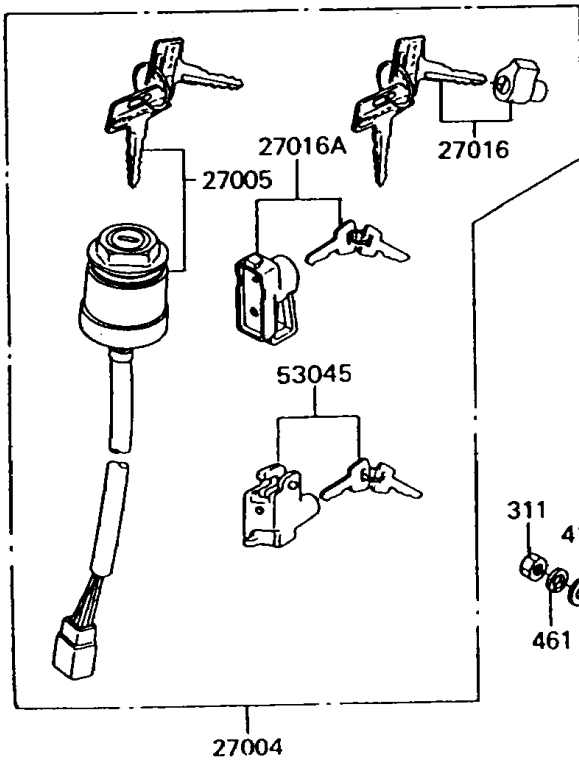

# 1996 KE100 PARTS DIAGRAM

Ignition Switch

F2770

# 1996 KE100 PARTS LIST

## Ignition Switch

ITEM NAME	PART NUMBER	QUANTITY
NUT-HEX (Ref # 311)	311B0500	2
WASHER-PLAIN,5MM (Ref # 411)	411B0500	2
WASHER-SPRING,5MM (Ref # 461)	461F0500	2
CAP,STEERING LOCK (Ref # 11012)	11012-1134	1
SWITCH-ASSY (Ref # 27004)	27004-5276	1
SWITCH-ASSY-IGNITION (Ref # 27005)	27005-1054	1
KEY-LOCK,BLANK (Ref # 27008)	27008-1024	1
KEY-LOCK,BLANK (Ref # 27008A)	27008-1025	1
SWITCH,BRAKE LAMP (Ref # 27010)	27010-025	1
SPRING,BRAKE LAMP SWITCH (Ref # 27011)	27011-011	1
LOCK-ASSY,STEERING (Ref # 27016)	27016-042	1
LOCK-ASSY,HELMET (Ref # 27016A)	27016-5098	1
SPRING,STEERING LOCK (Ref # 27032)	27032-001	1
REFLECTOR-REFLEX,FR (Ref # 28012)	28012-016	2
REFLECTOR-REFLEX,RR (Ref # 28012A)	28012-1005	1
HOOK-ASSY,SEAT (Ref # 53045)	53045-014	1
SCREW,3.51MM (Ref # 92008)	92008-007	1
DAMPER,REFLECTOR (Ref # 92094)	92094-011	2
WASHER,WAVE (Ref # 92097)	92097-003	1