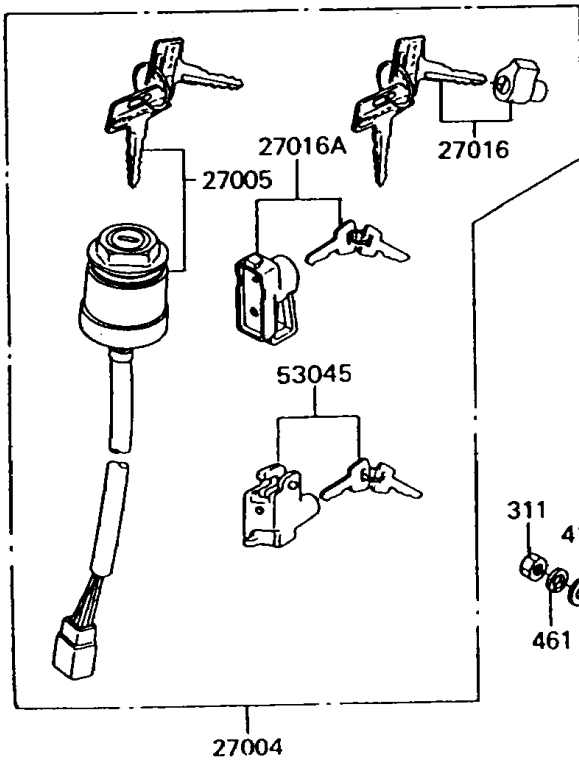

1996 KE100 PARTS DIAGRAM

Ignition Switch

F2770

1996 KE100 PARTS LIST

Ignition Switch

ITEM NAME	PART NUMBER	QUANTITY
NUT-HEX (Ref # 311)	311B0500	2
WASHER-PLAIN,5MM (Ref # 411)	411B0500	2
WASHER-SPRING,5MM (Ref # 461)	461F0500	2
CAP,STEERING LOCK (Ref # 11012)	11012-1134	1
SWITCH-ASSY (Ref # 27004)	27004-5276	1
SWITCH-ASSY-IGNITION (Ref # 27005)	27005-1054	1
KEY-LOCK,BLANK (Ref # 27008)	27008-1024	1
KEY-LOCK,BLANK (Ref # 27008A)	27008-1025	1
SWITCH,BRAKE LAMP (Ref # 27010)	27010-025	1
SPRING,BRAKE LAMP SWITCH (Ref # 27011)	27011-011	1
LOCK-ASSY,STEERING (Ref # 27016)	27016-042	1
LOCK-ASSY,HELMET (Ref # 27016A)	27016-5098	1
SPRING,STEERING LOCK (Ref # 27032)	27032-001	1
REFLECTOR-REFLEX,FR (Ref # 28012)	28012-016	2
REFLECTOR-REFLEX,RR (Ref # 28012A)	28012-1005	1
HOOK-ASSY,SEAT (Ref # 53045)	53045-014	1
SCREW,3.51MM (Ref # 92008)	92008-007	1
DAMPER,REFLECTOR (Ref # 92094)	92094-011	2
WASHER,WAVE (Ref # 92097)	92097-003	1