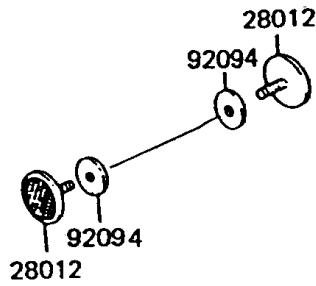

1996 KE100 PARTS DIAGRAM

Ignition Switch

F2770

1996 KE100 PARTS LIST

Ignition Switch

ITEM NAME	PART NUMBER	QUANTITY
NUT-HEX (Ref # 311)	311B0500	2
WASHER-PLAIN,5MM (Ref # 411)	411B0500	2
WASHER-SPRING,5MM (Ref # 461)	461F0500	2
CAP,STEERING LOCK (Ref # 11012)	11012-1134	1
SWITCH-ASSY (Ref # 27004)	27004-5276	1
SWITCH-ASSY-IGNITION (Ref # 27005)	27005-1054	1
KEY-LOCK,BLANK (Ref # 27008)	27008-1024	1
KEY-LOCK,BLANK (Ref # 27008A)	27008-1025	1
SWITCH,BRAKE LAMP (Ref # 27010)	27010-025	1
SPRING,BRAKE LAMP SWITCH (Ref # 27011)	27011-011	1
LOCK-ASSY,STEERING (Ref # 27016)	27016-042	1
LOCK-ASSY,HELMET (Ref # 27016A)	27016-5098	1
SPRING,STEERING LOCK (Ref # 27032)	27032-001	1
REFLECTOR-REFLEX,FR (Ref # 28012)	28012-016	2
REFLECTOR-REFLEX,RR (Ref # 28012A)	28012-1005	1
HOOK-ASSY,SEAT (Ref # 53045)	53045-014	1
SCREW,3.51MM (Ref # 92008)	92008-007	1
DAMPER,REFLECTOR (Ref # 92094)	92094-011	2
WASHER,WAVE (Ref # 92097)	92097-003	1