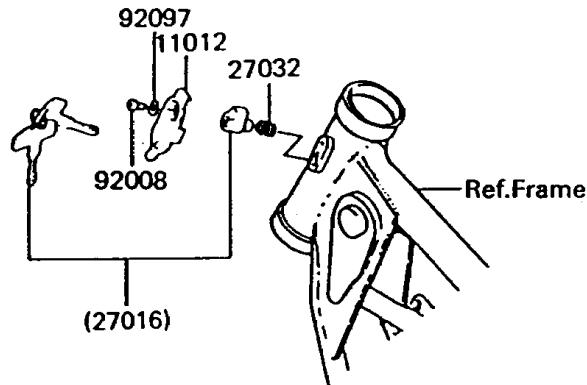

# 1996 KE100 PARTS DIAGRAM

Ignition Switch

F2770

## Ignition Switch

ITEM NAME	PART NUMBER	QUANTITY
NUT-HEX (Ref # 311)	311B0500	2
WASHER-PLAIN,5MM (Ref # 411)	411B0500	2
WASHER-SPRING,5MM (Ref # 461)	461F0500	2
CAP,STEERING LOCK (Ref # 11012)	11012-1134	1
SWITCH-ASSY (Ref # 27004)	27004-5276	1
SWITCH-ASSY-IGNITION (Ref # 27005)	27005-1054	1
KEY-LOCK,BLANK (Ref # 27008)	27008-1024	1
KEY-LOCK,BLANK (Ref # 27008A)	27008-1025	1
SWITCH,BRAKE LAMP (Ref # 27010)	27010-025	1
SPRING,BRAKE LAMP SWITCH (Ref # 27011)	27011-011	1
LOCK-ASSY,STEERING (Ref # 27016)	27016-042	1
LOCK-ASSY,HELMET (Ref # 27016A)	27016-5098	1
SPRING,STEERING LOCK (Ref # 27032)	27032-001	1
REFLECTOR-REFLEX,FR (Ref # 28012)	28012-016	2
REFLECTOR-REFLEX,RR (Ref # 28012A)	28012-1005	1
HOOK-ASSY,SEAT (Ref # 53045)	53045-014	1
SCREW,3.51MM (Ref # 92008)	92008-007	1
DAMPER,REFLECTOR (Ref # 92094)	92094-011	2
WASHER,WAVE (Ref # 92097)	92097-003	1