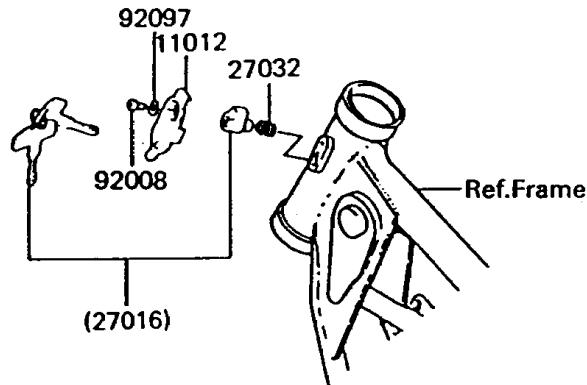

1996 KE100 PARTS DIAGRAM

Ignition Switch

F2770

1996 KE100 PARTS LIST

Ignition Switch

ITEM NAME	PART NUMBER	QUANTITY
NUT-HEX (Ref # 311)	311B0500	2
WASHER-PLAIN,5MM (Ref # 411)	411B0500	2
WASHER-SPRING,5MM (Ref # 461)	461F0500	2
CAP,STEERING LOCK (Ref # 11012)	11012-1134	1
SWITCH-ASSY (Ref # 27004)	27004-5276	1
SWITCH-ASSY-IGNITION (Ref # 27005)	27005-1054	1
KEY-LOCK,BLANK (Ref # 27008)	27008-1024	1
KEY-LOCK,BLANK (Ref # 27008A)	27008-1025	1
SWITCH,BRAKE LAMP (Ref # 27010)	27010-025	1
SPRING,BRAKE LAMP SWITCH (Ref # 27011)	27011-011	1
LOCK-ASSY,STEERING (Ref # 27016)	27016-042	1
LOCK-ASSY,HELMET (Ref # 27016A)	27016-5098	1
SPRING,STEERING LOCK (Ref # 27032)	27032-001	1
REFLECTOR-REFLEX,FR (Ref # 28012)	28012-016	2
REFLECTOR-REFLEX,RR (Ref # 28012A)	28012-1005	1
HOOK-ASSY,SEAT (Ref # 53045)	53045-014	1
SCREW,3.51MM (Ref # 92008)	92008-007	1
DAMPER,REFLECTOR (Ref # 92094)	92094-011	2
WASHER,WAVE (Ref # 92097)	92097-003	1