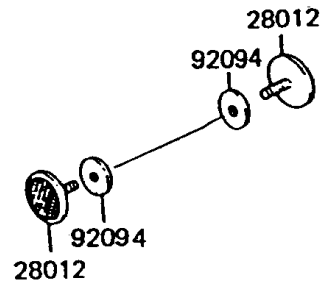

# 1996 KE100 PARTS DIAGRAM

Ignition Switch

F2770

# 1996 KE100 PARTS LIST

## Ignition Switch

ITEM NAME	PART NUMBER	QUANTITY
NUT-HEX (Ref # 311)	311B0500	2
WASHER-PLAIN,5MM (Ref # 411)	411B0500	2
WASHER-SPRING,5MM (Ref # 461)	461F0500	2
CAP,STEERING LOCK (Ref # 11012)	11012-1134	1
SWITCH-ASSY (Ref # 27004)	27004-5276	1
SWITCH-ASSY-IGNITION (Ref # 27005)	27005-1054	1
KEY-LOCK,BLANK (Ref # 27008)	27008-1024	1
KEY-LOCK,BLANK (Ref # 27008A)	27008-1025	1
SWITCH,BRAKE LAMP (Ref # 27010)	27010-025	1
SPRING,BRAKE LAMP SWITCH (Ref # 27011)	27011-011	1
LOCK-ASSY,STEERING (Ref # 27016)	27016-042	1
LOCK-ASSY,HELMET (Ref # 27016A)	27016-5098	1
SPRING,STEERING LOCK (Ref # 27032)	27032-001	1
REFLECTOR-REFLEX,FR (Ref # 28012)	28012-016	2
REFLECTOR-REFLEX,RR (Ref # 28012A)	28012-1005	1
HOOK-ASSY,SEAT (Ref # 53045)	53045-014	1
SCREW,3.51MM (Ref # 92008)	92008-007	1
DAMPER,REFLECTOR (Ref # 92094)	92094-011	2
WASHER,WAVE (Ref # 92097)	92097-003	1