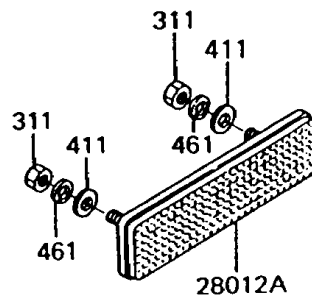

# 1996 KE100 PARTS DIAGRAM

Ignition Switch

F2770

# 1996 KE100 PARTS LIST

## Ignition Switch

ITEM NAME	PART NUMBER	QUANTITY
NUT-HEX (Ref # 311)	311B0500	2
WASHER-PLAIN,5MM (Ref # 411)	411B0500	2
WASHER-SPRING,5MM (Ref # 461)	461F0500	2
CAP,STEERING LOCK (Ref # 11012)	11012-1134	1
SWITCH-ASSY (Ref # 27004)	27004-5276	1
SWITCH-ASSY-IGNITION (Ref # 27005)	27005-1054	1
KEY-LOCK,BLANK (Ref # 27008)	27008-1024	1
KEY-LOCK,BLANK (Ref # 27008A)	27008-1025	1
SWITCH,BRAKE LAMP (Ref # 27010)	27010-025	1
SPRING,BRAKE LAMP SWITCH (Ref # 27011)	27011-011	1
LOCK-ASSY,STEERING (Ref # 27016)	27016-042	1
LOCK-ASSY,HELMET (Ref # 27016A)	27016-5098	1
SPRING,STEERING LOCK (Ref # 27032)	27032-001	1
REFLECTOR-REFLEX,FR (Ref # 28012)	28012-016	2
REFLECTOR-REFLEX,RR (Ref # 28012A)	28012-1005	1
HOOK-ASSY,SEAT (Ref # 53045)	53045-014	1
SCREW,3.51MM (Ref # 92008)	92008-007	1
DAMPER,REFLECTOR (Ref # 92094)	92094-011	2
WASHER,WAVE (Ref # 92097)	92097-003	1