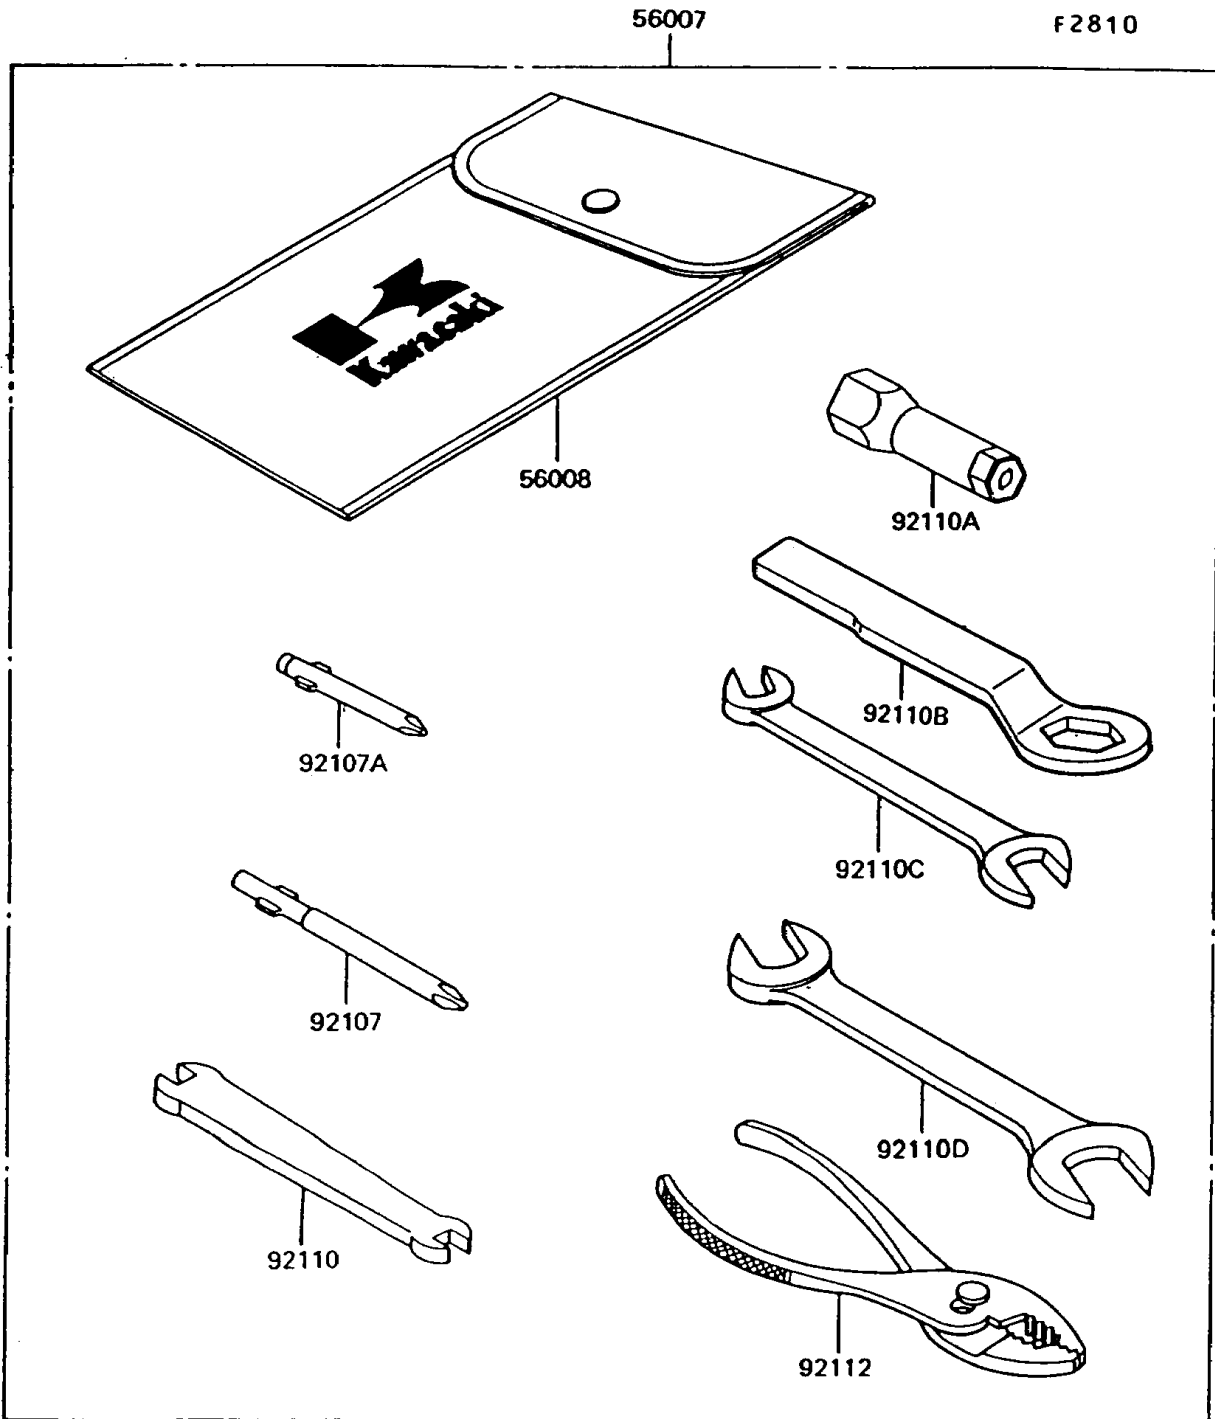

1994 KE100 PARTS DIAGRAM

Owner's Tools

1994 KE100 PARTS LIST

Owner's Tools

ITEM NAME	PART NUMBER	QUANTITY
TOOLKIT (Ref # 56007)	56007-1280	1
BAG,TOOL (Ref # 56008)	56008-1007	1
GASKET-LIQUID,TUBE,100G,SILVER (Ref # 92104)	92104-002	1
TOOL-DRIVER,#3PHILLIPS (Ref # 92107)	92107-005	1
TOOL-DRIVER,#2PHILLIPS (Ref # 92107A)	92107-1053	1
TOOL-WRENCH,SPOKE,5.1X5.8 (Ref # 92110)	92110-1044	1
TOOL-WRENCH,BOX,21MM (Ref # 92110A)	92110-1113	1
TOOL-WRENCH,BOX END,22MM (Ref # 92110B)	92110-1148	1
TOOL-WRENCH,OPEN END,10X12 (Ref # 92110C)	92110-1152	1
TOOL-WRENCH,OPEN END,14X17 (Ref # 92110D)	92110-1153	1
TOOL-PLIERS (Ref # 92112)	92112-003	1