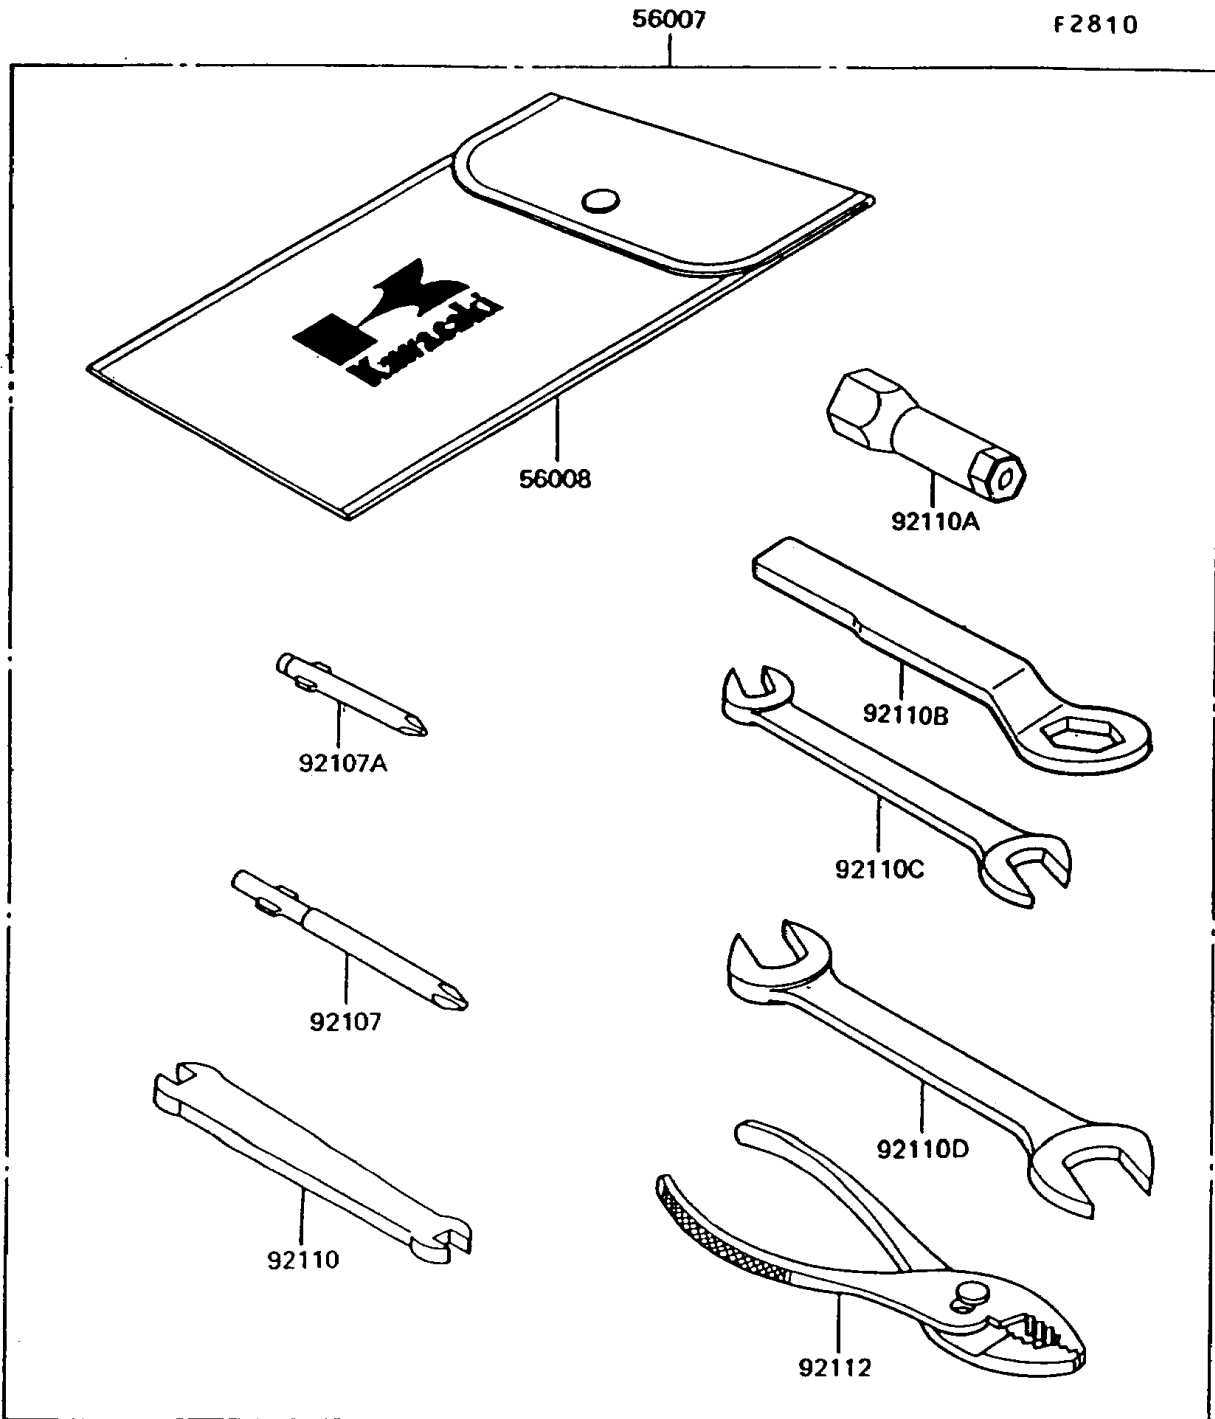

1995 KE100 PARTS DIAGRAM

Owner's Tools

1995 KE100 PARTS LIST

Owner's Tools

ITEM NAME	PART NUMBER	QUANTITY
TOOLKIT (Ref # 56007)	56007-1280	1
BAG,TOOL (Ref # 56008)	56008-1007	1
GASKET-LIQUID,TUBE,100G,SILVER (Ref # 92104)	92104-002	1
TOOL-DRIVER,#3PHILLIPS (Ref # 92107)	92107-005	1
TOOL-DRIVER,#2PHILLIPS (Ref # 92107A)	92107-1053	1
TOOL-WRENCH,SPOKE,5.1X5.8 (Ref # 92110)	92110-1044	1
TOOL-WRENCH,BOX,21MM (Ref # 92110A)	92110-1113	1
TOOL-WRENCH,BOX END,22MM (Ref # 92110B)	92110-1148	1
TOOL-WRENCH,OPEN END,10X12 (Ref # 92110C)	92110-1152	1
TOOL-WRENCH,OPEN END,14X17 (Ref # 92110D)	92110-1153	1
TOOL-PLIERS (Ref # 92112)	92112-003	1