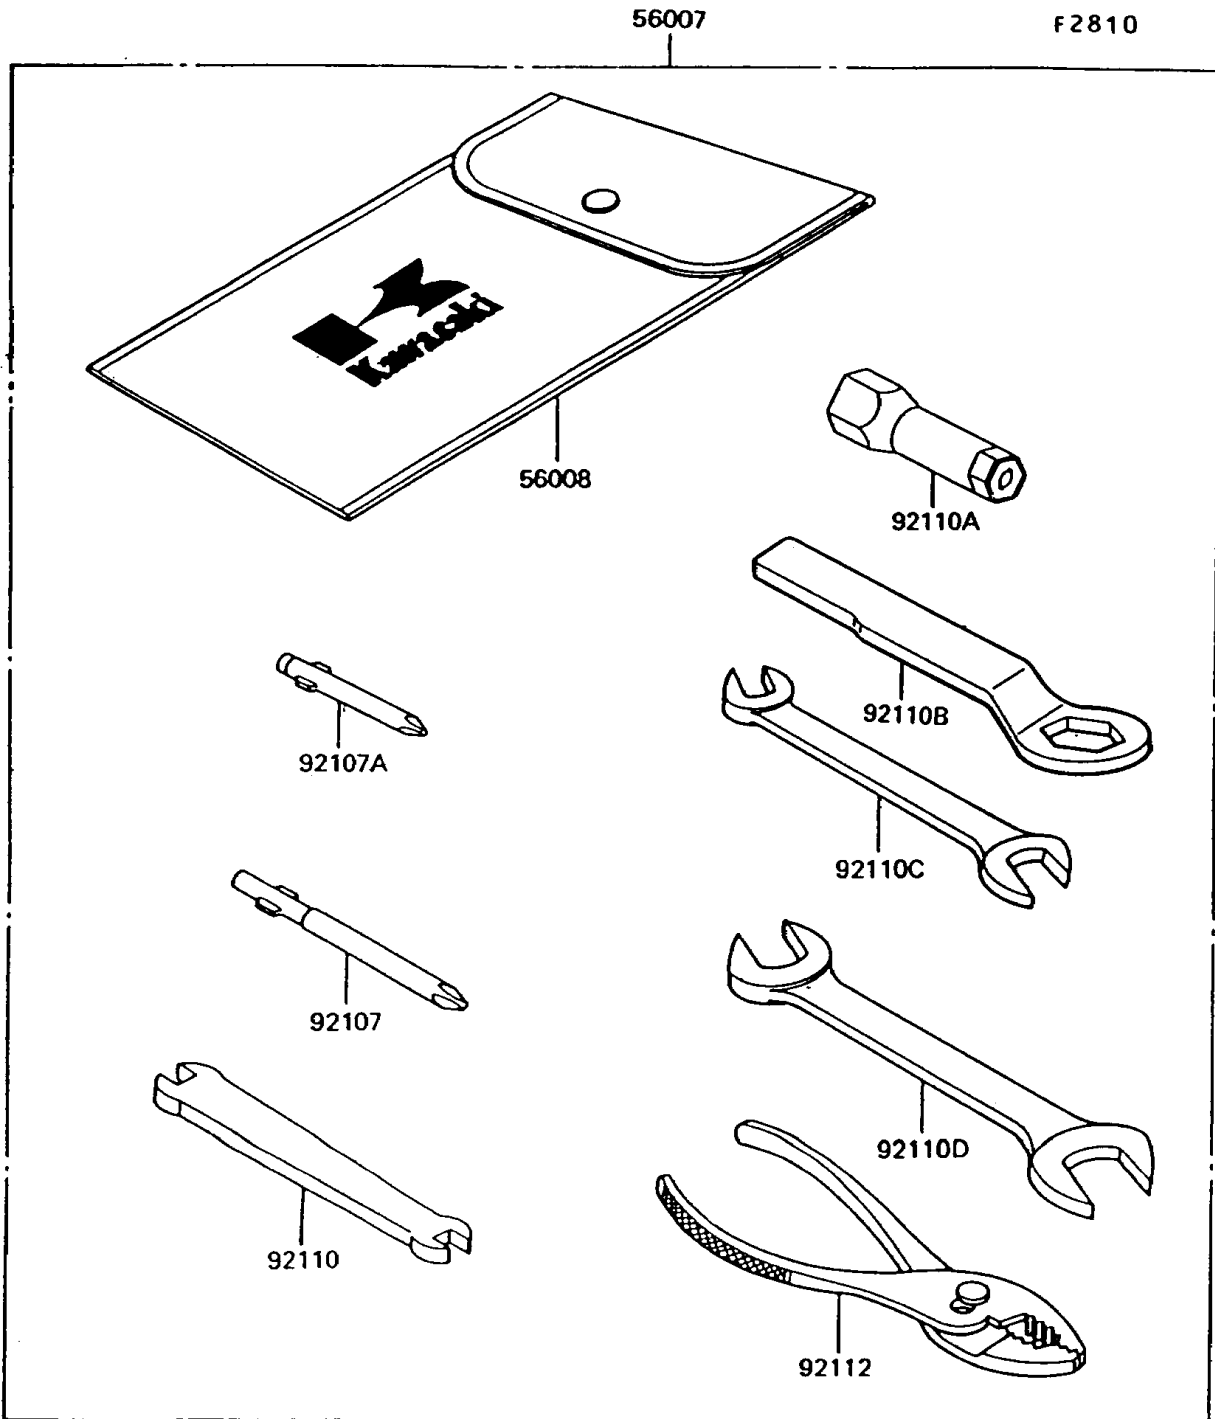

1996 KE100 PARTS DIAGRAM

Owner's Tools

1996 KE100 PARTS LIST

Owner's Tools

ITEM NAME	PART NUMBER	QUANTITY
TOOLKIT (Ref # 56007)	56007-1280	1
BAG,TOOL (Ref # 56008)	56008-1007	1
GASKET-LIQUID,TUBE,100G,SILVER (Ref # 92104)	92104-002	1
TOOL-DRIVER,#3PHILLIPS (Ref # 92107)	92107-005	1
TOOL-DRIVER,#2PHILLIPS (Ref # 92107A)	92107-1053	1
TOOL-WRENCH,SPOKE,5.1X5.8 (Ref # 92110)	92110-1044	1
TOOL-WRENCH,BOX,21MM (Ref # 92110A)	92110-1113	1
TOOL-WRENCH,BOX END,22MM (Ref # 92110B)	92110-1148	1
TOOL-WRENCH,OPEN END,10X12 (Ref # 92110C)	92110-1152	1
TOOL-WRENCH,OPEN END,14X17 (Ref # 92110D)	92110-1153	1
TOOL-PLIERS (Ref # 92112)	92112-003	1