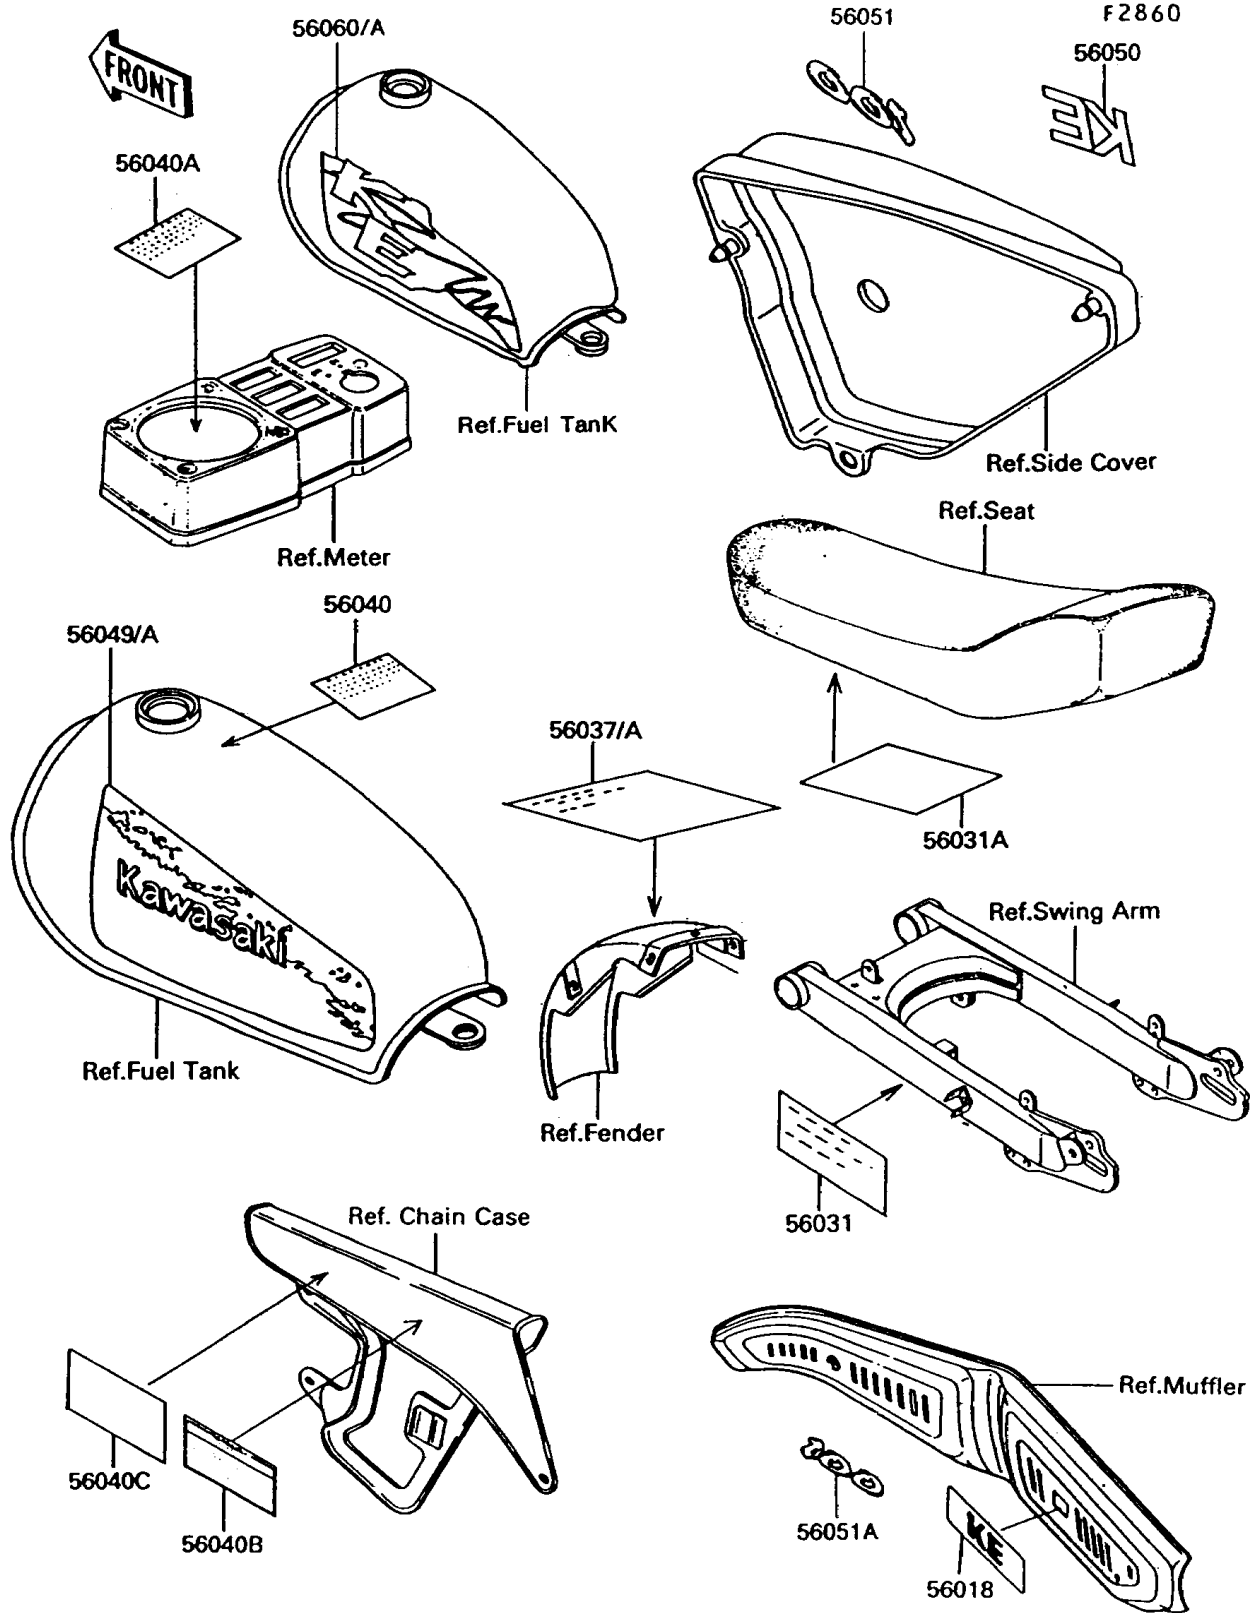

1994 KE100 PARTS DIAGRAM

Labels(KE100-B11/B12/B13/B14)

1994 KE100 PARTS LIST

Labels(KE100-B11/B12/B13/B14)

ITEM NAME	PART NUMBER	QUANTITY
LABEL-MANUAL,CHAIN (Ref # 56031)	56031-1336	1
LABEL-MANUAL,BATTERY VENT (Ref # 56031A)	56031-1804	1
LABEL-SPECIFICATION,TIRE&LOAD (Ref # 56037)	56037-1154	1
LABEL-SPECIFICATION,TIRE&LOAD (Ref # 56037A)	56037-1565	1
LABEL-WARNING,BREAK IN CAUTION (Ref # 56040)	56040-1008	1
LABEL-WARNING,BREAK IN CAUTION (Ref # 56040A)	56040-1010	1
LABEL-WARNING,SIDE STAND (Ref # 56040B)	56040-1012	1
LABEL-WARNING,SIDE STAND (Ref # 56040C)	56040-1116	1
MARK,SIDE COVER,RH,100 (Ref # 56051)	56051-1094	1
MARK,MUFFLER COVER,100 (Ref # 56051A)	56051-1095	1
PATTERN,FUEL TANK,LH (Ref # 56060)	56060-1821	1
PATTERN,FUEL TANK,RH (Ref # 56060A)	56060-1822	1