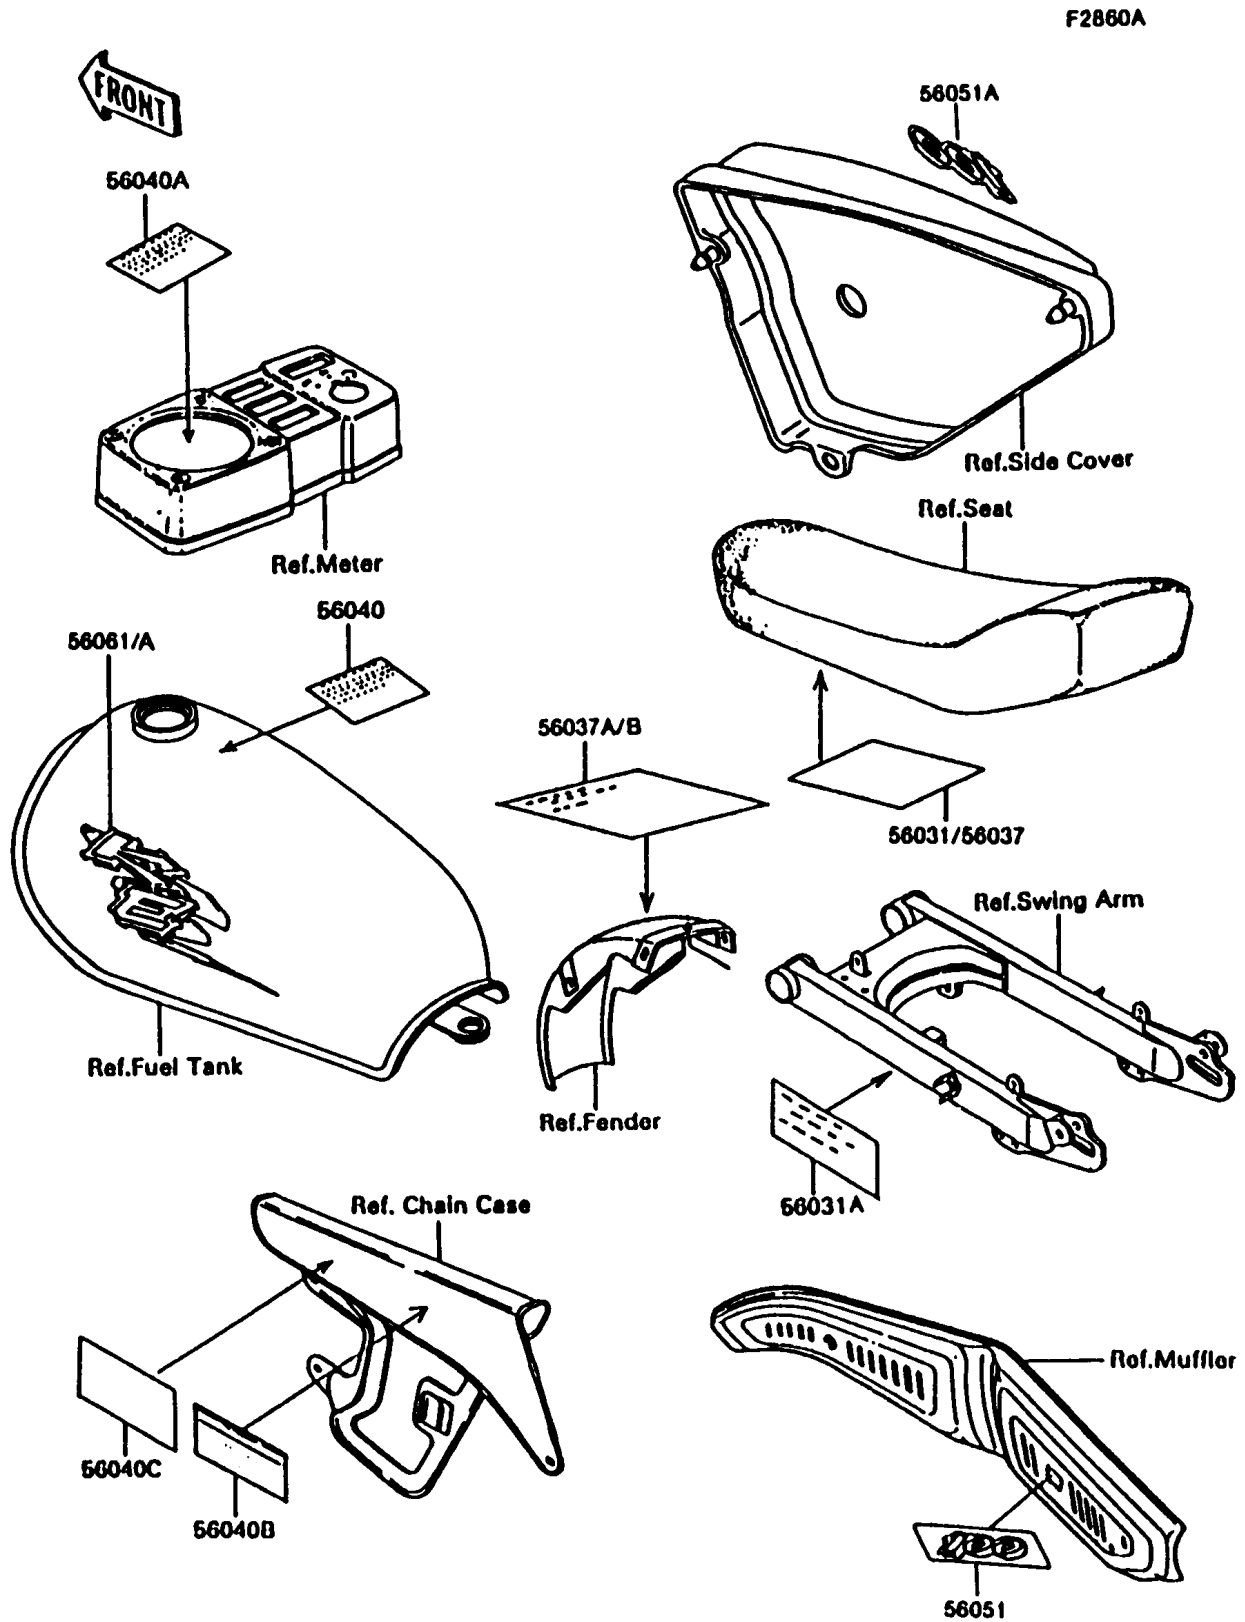

1996 KE100 PARTS DIAGRAM

Labels(KE100-B15)

1996 KE100 PARTS LIST

Labels(KE100-B15)

ITEM NAME	PART NUMBER	QUANTITY
LABEL-MANUAL,BATTERY VENT (Ref # 56031)	56031-1804	1
LABEL-MANUAL,CHAIN (Ref # 56031A)	56031-1962	1
LABEL-SPECIFICATION (Ref # 56037)	56037-1022	1
LABEL-SPECIFICATION,TIRE&LOAD (Ref # 56037A)	56037-1711	1
LABEL-SPECIFICATION,TIRE&LOAD (Ref # 56037B)	56037-1712	1
LABEL-WARNING,BREAK IN CAUTION (Ref # 56040)	56040-1008	1
LABEL-WARNING,BREAK IN CAUTION (Ref # 56040A)	56040-1010	1
LABEL-WARNING,SIDE STAND (Ref # 56040B)	56040-1012	1
LABEL-WARNING,SIDE STAND (Ref # 56040C)	56040-1116	1
MARK,MUFFLER COVER,100 (Ref # 56051)	56051-1354	1
MARK,SIDE COVER,RH,100 (Ref # 56051A)	56051-1355	1
PATTERN,FUEL TANK,LH (Ref # 56061)	56061-1543	1
PATTERN,FUEL TANK,RH (Ref # 56061A)	56061-1544	1