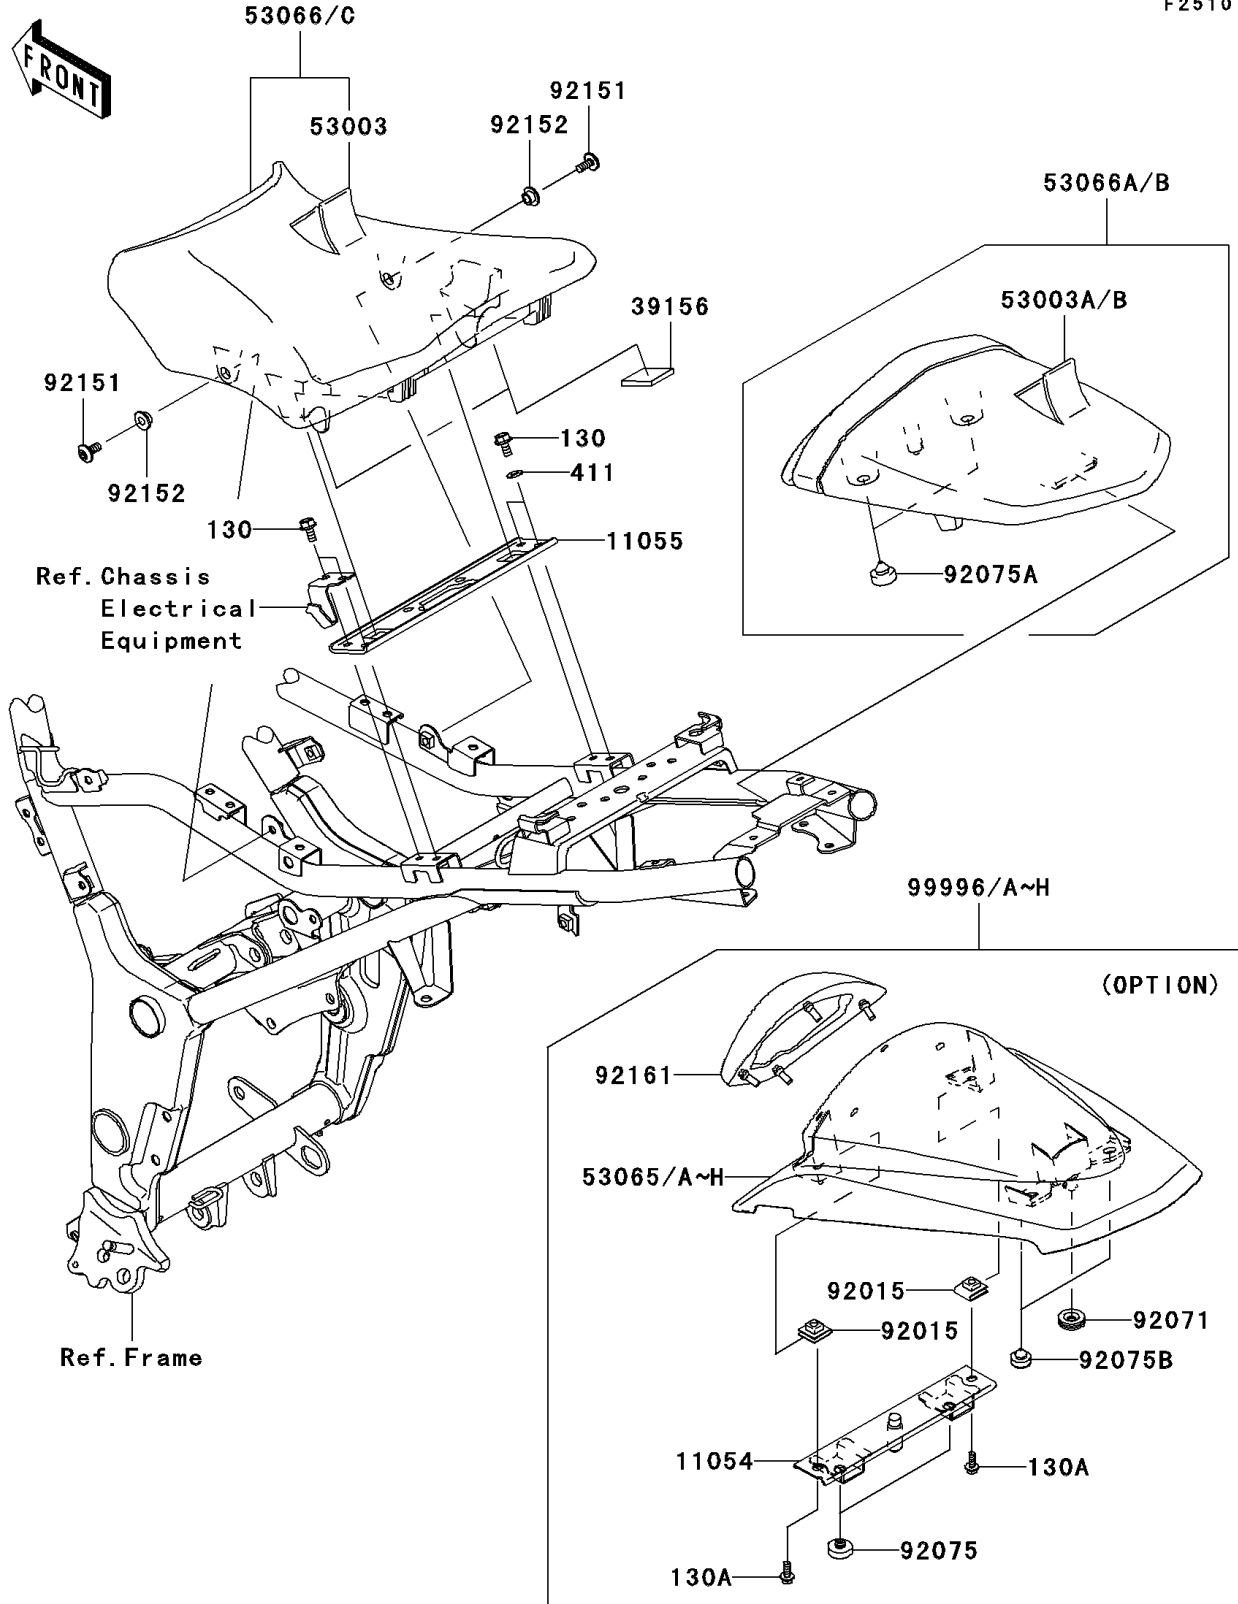

2008 Ninja® 250R PARTS DIAGRAM

Seat

F2510

2008 Ninja® 250R PARTS LIST

Seat

ITEM NAME	PART NUMBER	QUANTITY
BRACKET,SEAT COVER (Ref # 11054)	11054-1918	1
BRACKET,FRONT SEAT (Ref # 11055)	11055-0358	1
PAD,RUBBER SPONGE (Ref # 39156)	39156-0538	2
LEATHER,FRONT SEAT,BLACK (Ref # 53003)	53003-0109-MA	1
LEATHER,REAR SEAT,BLACK (Ref # 53003A)	53003-0132-MA	1
COVER SEAT,EBONY (Ref # 53065)	53065-0014-IG	1
COVER SEAT,P.RED (Ref # 53065D)	53065-0018-15I	1
COVER SEAT,L.GREEN (Ref # 53065H)	53065-0018-777	1
SEAT-ASSY,FR,BLACK (Ref # 53066)	53066-0211-MA	1
SEAT,RR,LEATHER BLK+BAND BLK (Ref # 53066A)	53066-0212-12Y	1
NUT,CLAMP,6MM (Ref # 92015)	92015-1531	2
GROMMET (Ref # 92071)	92071-056	1
BOLT-FLANGED,6X12 (Ref # 130)	130BA0612	4
BOLT-FLANGED,6X16 (Ref # 130A)	130BB0616	2
WASHER-PLAIN,6.5X13X1 (Ref # 411)	411AA0600	2
DAMPER (Ref # 92075)	92075-1876	2
DAMPER (Ref # 92075A)	92075-1927	2
DAMPER (Ref # 92075B)	92075-1927	2
BOLT,SOCKET,6X14 (Ref # 92151)	92151-1654	2
COLLAR (Ref # 92152)	92152-0422	2
DAMPER,SEAT COVER (Ref # 92161)	92161-0525	1
KIT,SINGLE SEAT COVER,EBONY (Ref # 99996)	99996-1356-IG	1
KIT,SINGLE SEAT COVER,P.RED (Ref # 99996D)	99996-1360-15I	1
KIT,SINGLE SEAT COVER,L.GREEN (Ref # 99996H)	99996-1360-777	1
COVER SEAT,C.P.BLUE (Ref # 53065C)	53065-0018-15D	1
KIT,SINGLE SEAT COVER,C.P.BLUE (Ref # 99996C)	99996-1360-15D	1