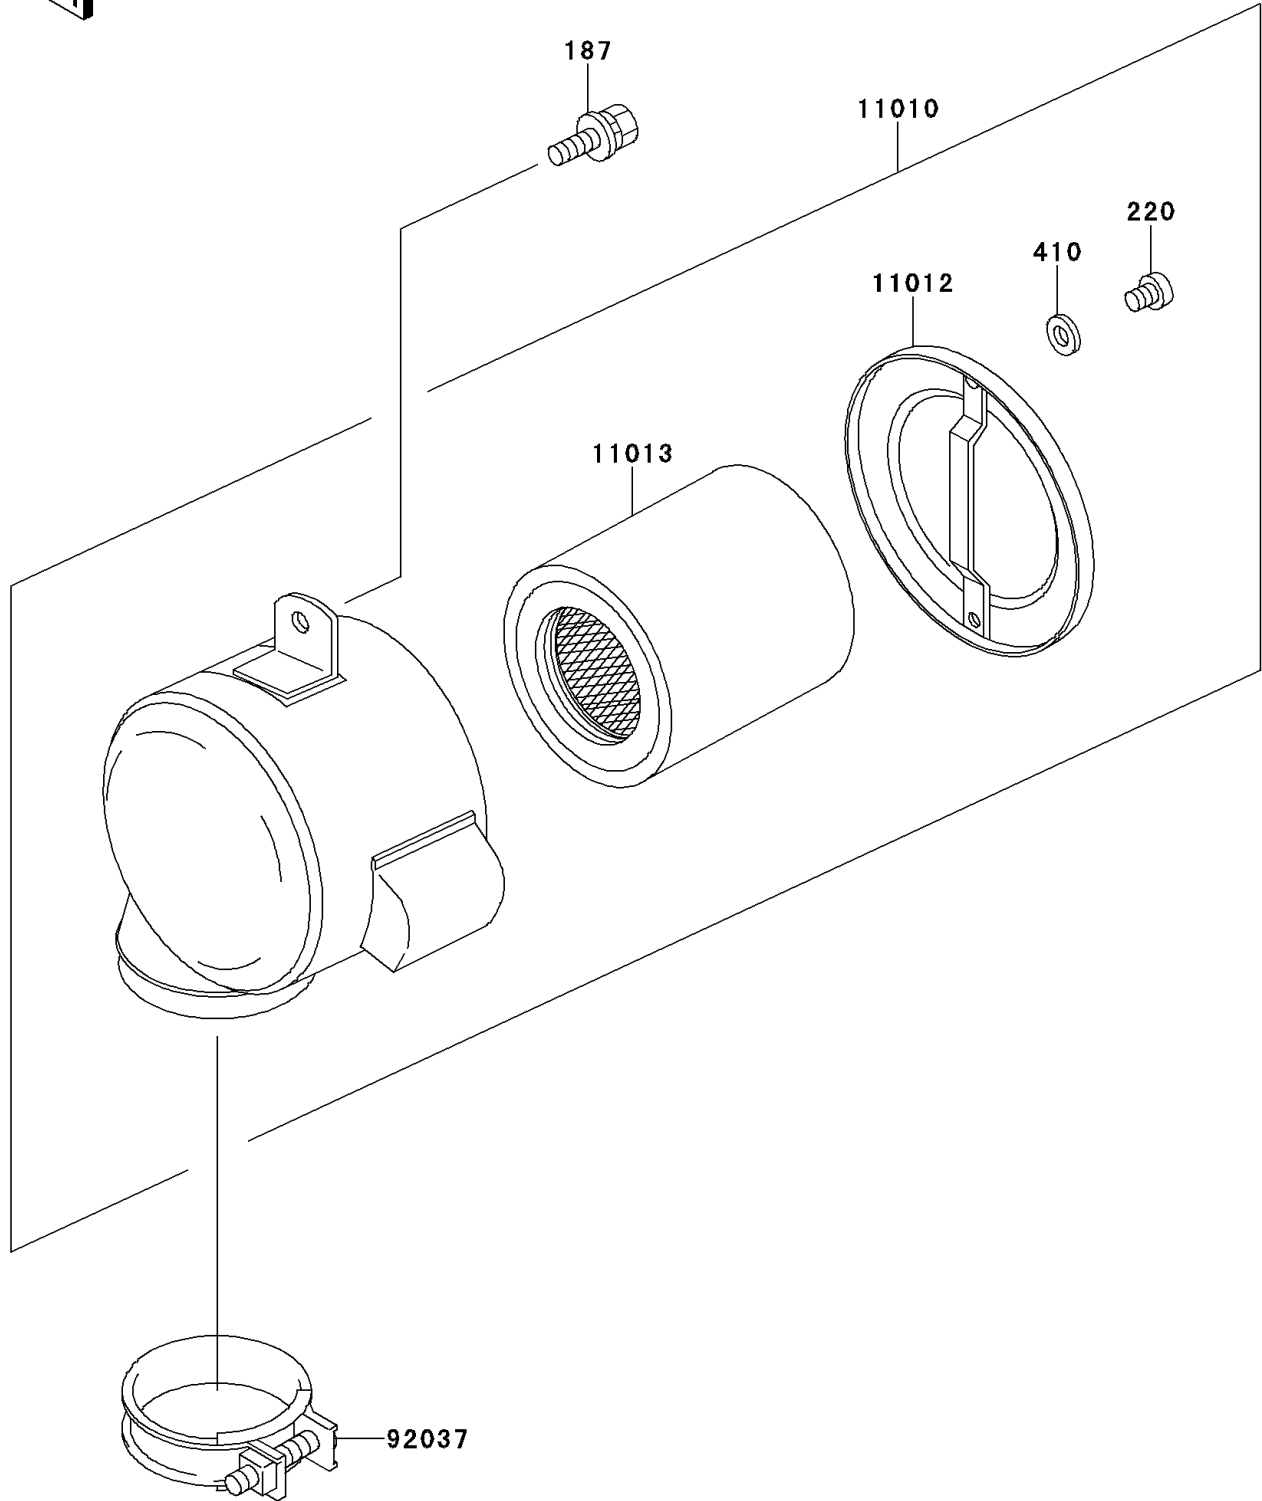

1997 KE100 PARTS DIAGRAM

Air Cleaner

E1130

1997 KE100 PARTS LIST

Air Cleaner

ITEM NAME	PART NUMBER	QUANTITY
BOLT-UPSET-WSP (Ref # 187)	187C0612	1
SCREW-PAN-CROS,6X8 (Ref # 220)	220B0608	2
WASHER-PLAIN-SMALL,6MM (Ref # 410)	410B0600	2
FILTER-ASSY-AIR (Ref # 11010)	11010-1100	1
CAP,AIR FILTER,F.BLACK (Ref # 11012)	11012-1187	1
ELEMENT-AIR FILTER (Ref # 11013)	11013-1008	1
CLAMP (Ref # 92037)	92037-068	1