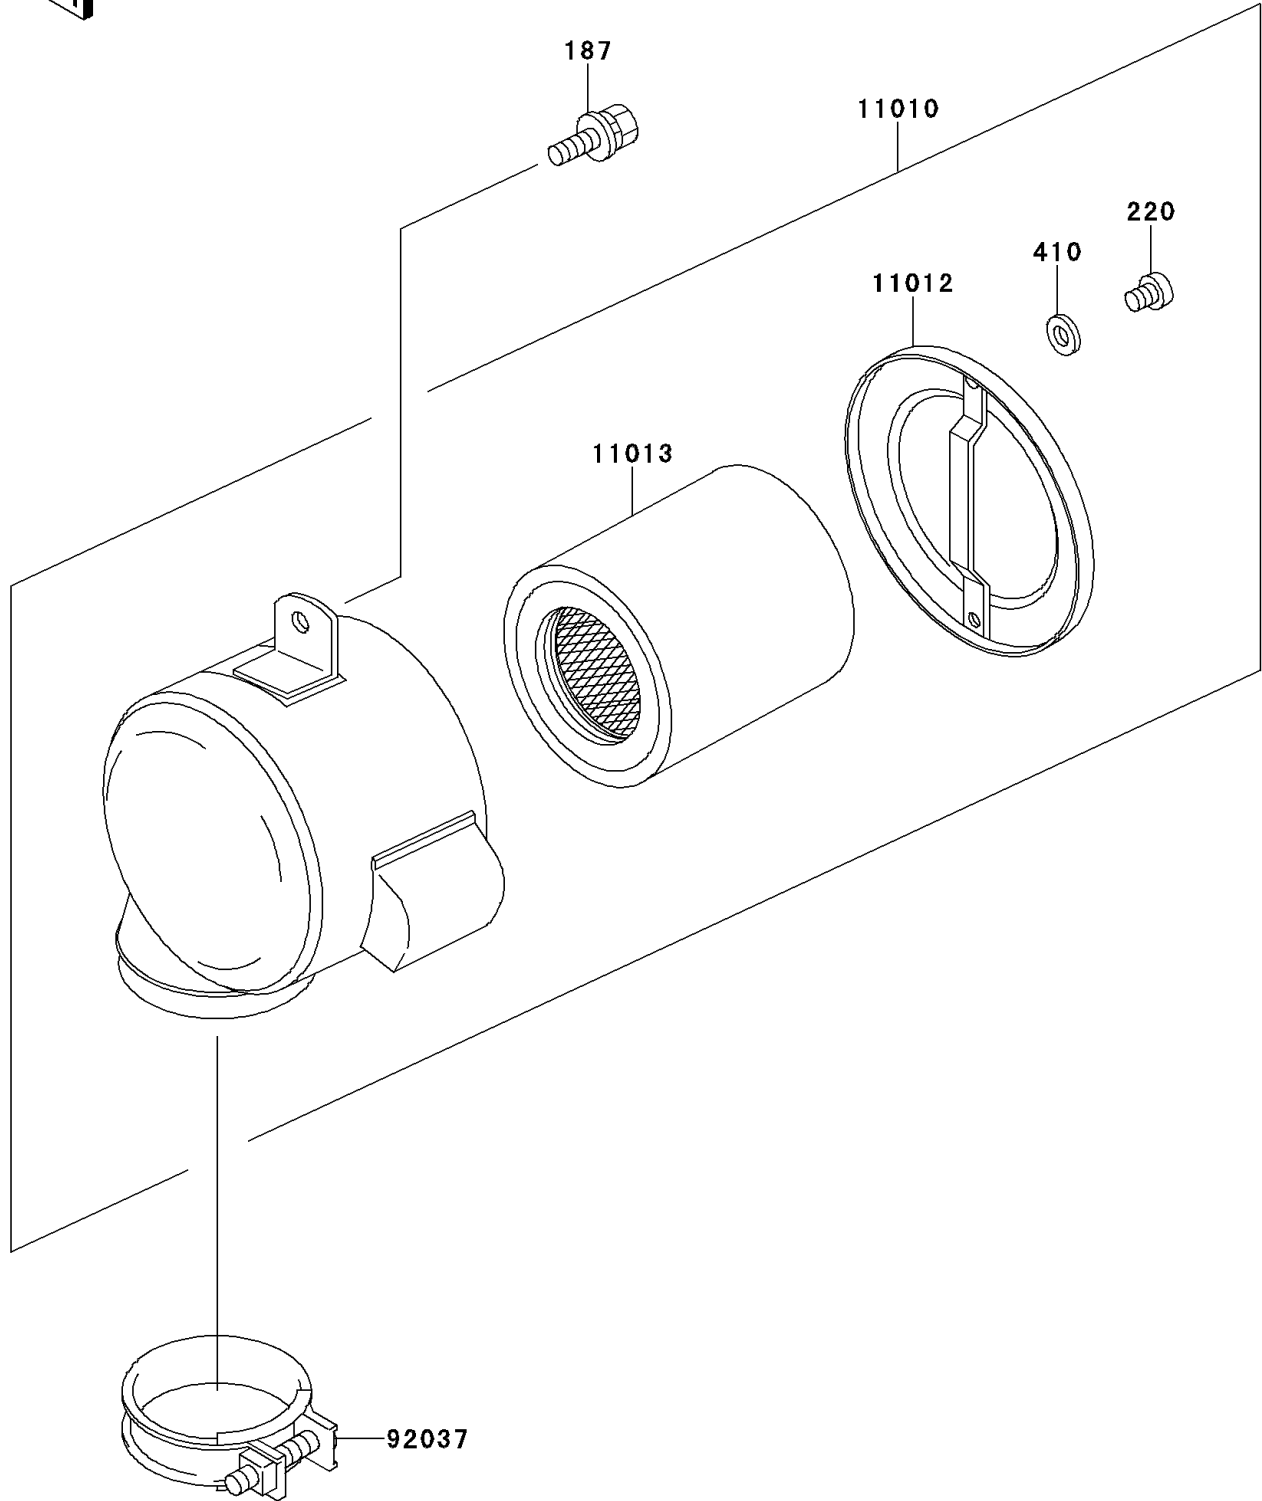

1999 KE100 PARTS DIAGRAM

Air Cleaner

E1130

1999 KE100 PARTS LIST

Air Cleaner

ITEM NAME	PART NUMBER	QUANTITY
BOLT-UPSET-WSP (Ref # 187)	187C0612	1
SCREW-PAN-CROS,6X8 (Ref # 220)	220B0608	2
WASHER-PLAIN-SMALL,6MM (Ref # 410)	410B0600	2
FILTER-ASSY-AIR (Ref # 11010)	11010-1100	1
CAP,AIR FILTER,F.BLACK (Ref # 11012)	11012-1187	1
ELEMENT-AIR FILTER (Ref # 11013)	11013-1008	1
CLAMP (Ref # 92037)	92037-068	1