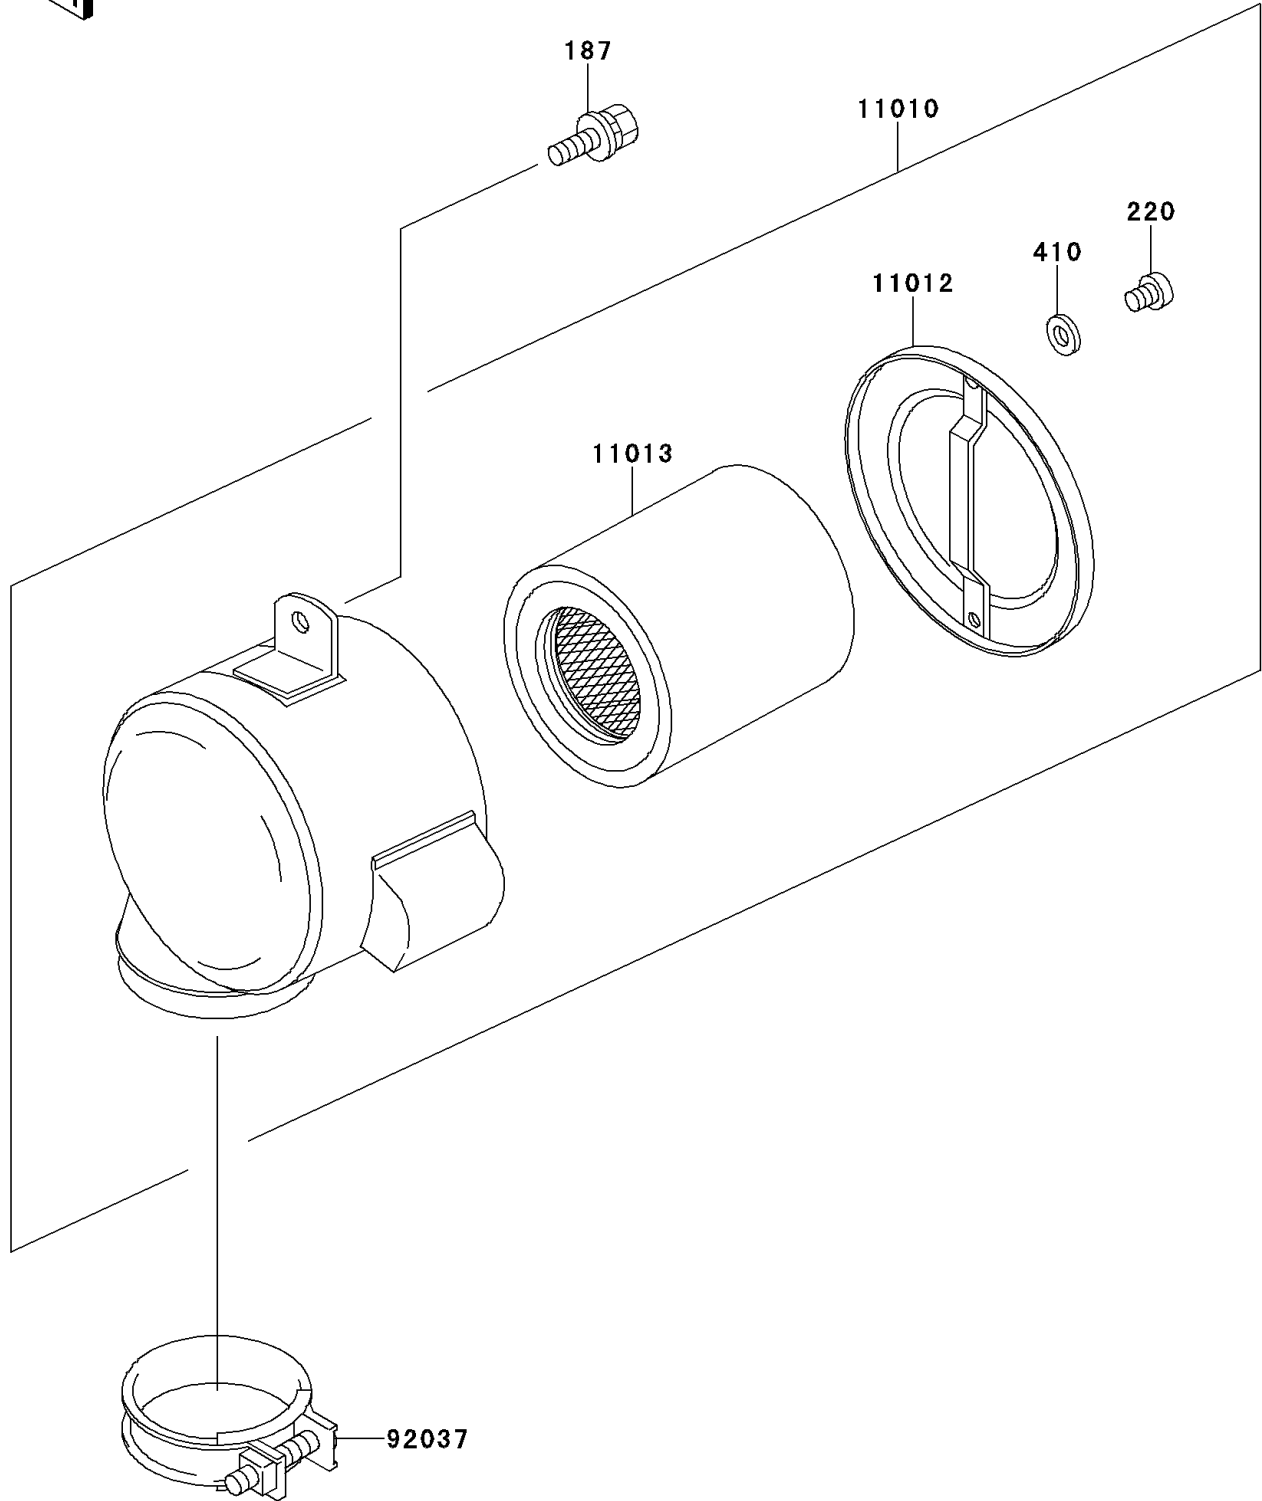

2000 KE100 PARTS DIAGRAM

Air Cleaner

E1130

2000 KE100 PARTS LIST

Air Cleaner

ITEM NAME	PART NUMBER	QUANTITY
BOLT-UPSET-WSP (Ref # 187)	187C0612	1
SCREW-PAN-CROS,6X8 (Ref # 220)	220B0608	2
WASHER-PLAIN-SMALL,6MM (Ref # 410)	410B0600	2
FILTER-ASSY-AIR (Ref # 11010)	11010-1100	1
CAP,AIR FILTER,F.BLACK (Ref # 11012)	11012-1187	1
ELEMENT-AIR FILTER (Ref # 11013)	11013-1008	1
CLAMP (Ref # 92037)	92037-068	1