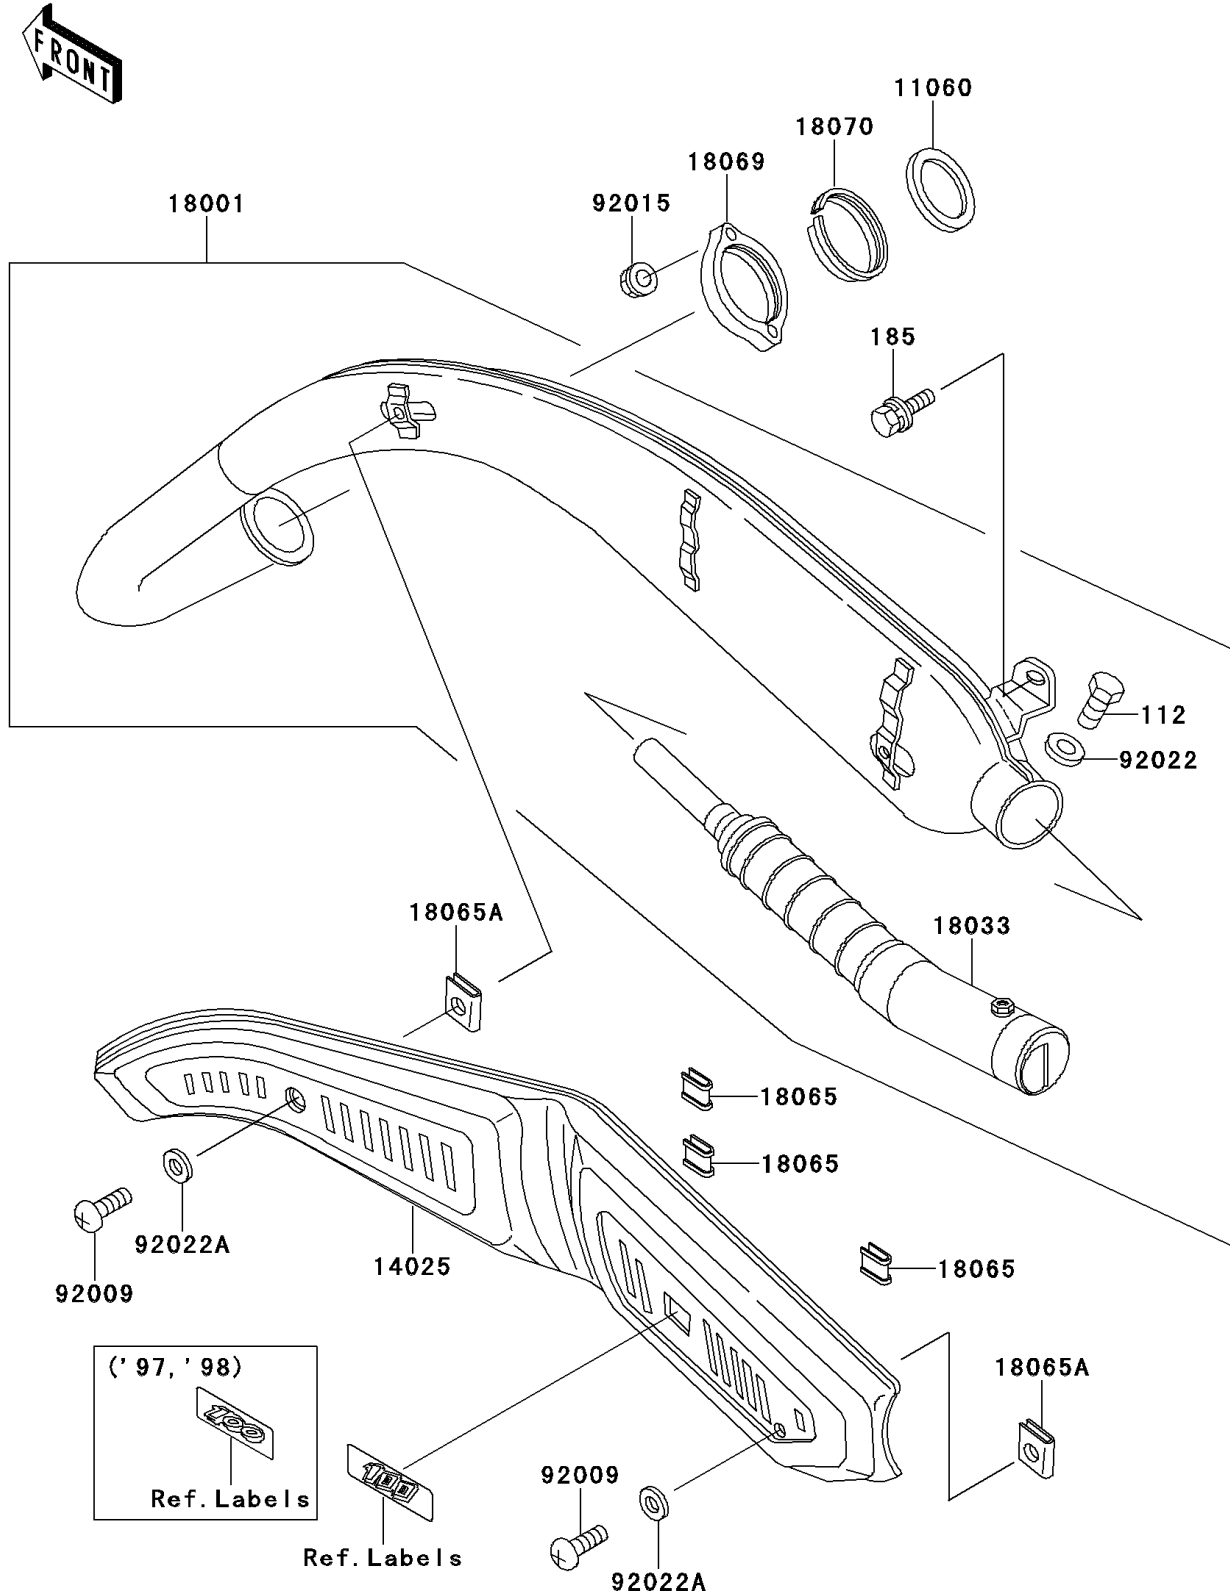

# 1999 KE100 PARTS DIAGRAM

Muffler(s)

E1140

## 1999 KE100 PARTS LIST

### Muffler(s)

ITEM NAME	PART NUMBER	QUANTITY
BOLT-UPSET (Ref # 112)	112B0614	2
BOLT-UPSET-WSP-SMALL (Ref # 185)	185C0816	2
GASKET,EXHAUST PIPE (Ref # 11060)	11060-1203	1
COVER,MUFFLER,F.BLACK (Ref # 14025)	14025-1372	1
MUFFLER (Ref # 18001)	18001-1603	1
BAFFLE-PIPE MUFFLER (Ref # 18033)	18033-070	1
INSULATOR,HEAT (Ref # 18065)	18065-007	3
INSULATOR,HEAT (Ref # 18065A)	18065-009	2
HOLDER-EXHAUST PIPE (Ref # 18069)	18069-048	1
COLLAR,EXHAUST PIPE HOLDER (Ref # 18070)	18070-008	1
SCREW,6X12 (Ref # 92009)	92009-1309	2
NUT,6MM (Ref # 92015)	92015-1365	2
WASHER,6.1X12X1 (Ref # 92022)	92022-077	2
WASHER,TOOTHED,6MM (Ref # 92022A)	92022-1548	2