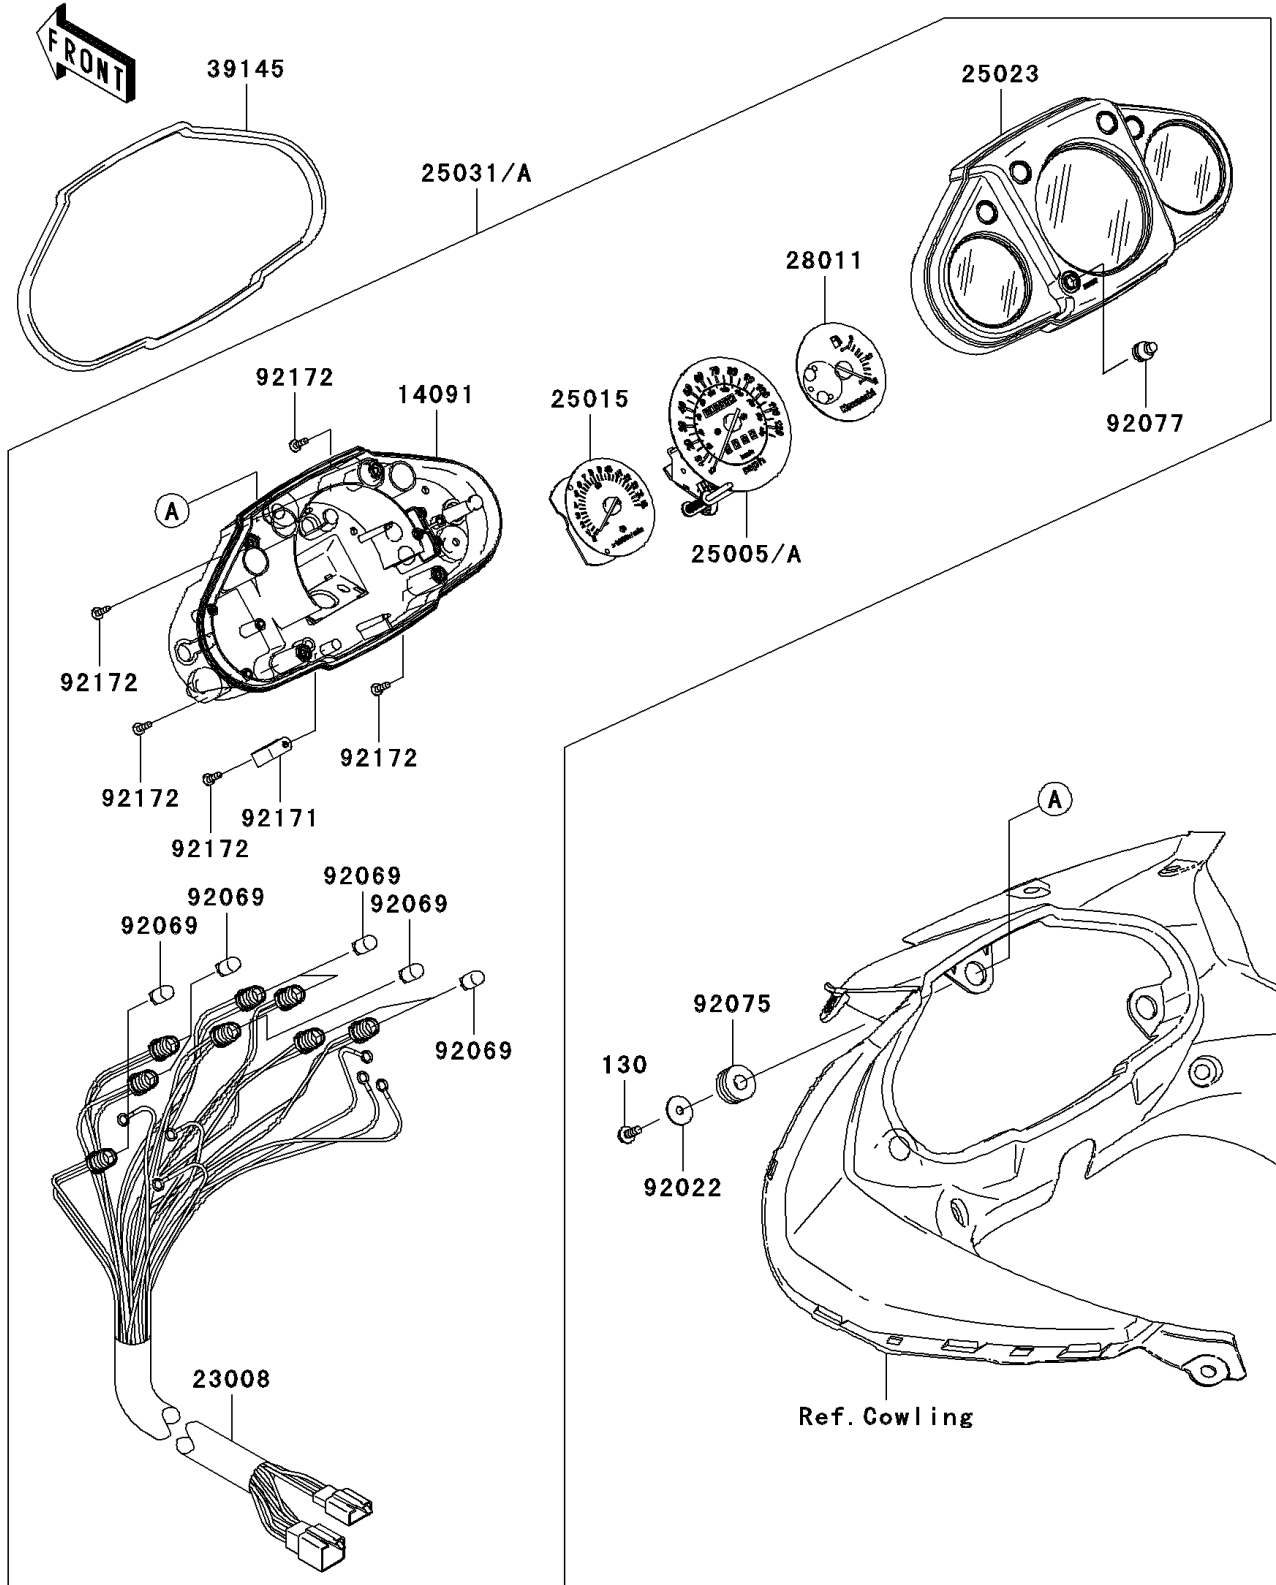

# 2008 Ninja® 250R PARTS DIAGRAM

Meter(s)

F2530

## 2008 Ninja® 250R PARTS LIST

Meter(s)

ITEM NAME	PART NUMBER	QUANTITY
BOLT-FLANGED,5X14 (Ref # 130)	130BA0514	3
COVER,METER HOUSING (Ref # 14091)	14091-0804	1
SOCKET-ASSY,METER (Ref # 23008)	23008-0076	1
TACHOMETER,X1000R/MIN (Ref # 25015)	25015-0012	1
COVER-METER CASE,UPP (Ref # 25023)	25023-0031	1
METER,FUEL (Ref # 28011)	28011-0093	1
TRIM-SEAL,L=640 (Ref # 39145)	39145-0039	1
WASHER,5.5X20X1.2 (Ref # 92022)	92022-104	3
BULB,12V 3.4W,T10 (Ref # 92069)	92069-1007	8
DAMPER (Ref # 92075)	92075-1690	3
KNOB,TRIP RESET (Ref # 92077)	92077-0010	1
CLAMP (Ref # 92171)	92171-1601	1
SCREW,TAPPING (Ref # 92172)	92172-0340	5
SPEEDOMETER,MPH (Ref # 25005)	25005-0042	1
SPEEDOMETER,KPH (Ref # 25005A)	25005-0043	1
METER-ASSY,MPH (Ref # 25031)	25031-0159	1
METER-ASSY,KPH (Ref # 25031A)	25031-0209	1