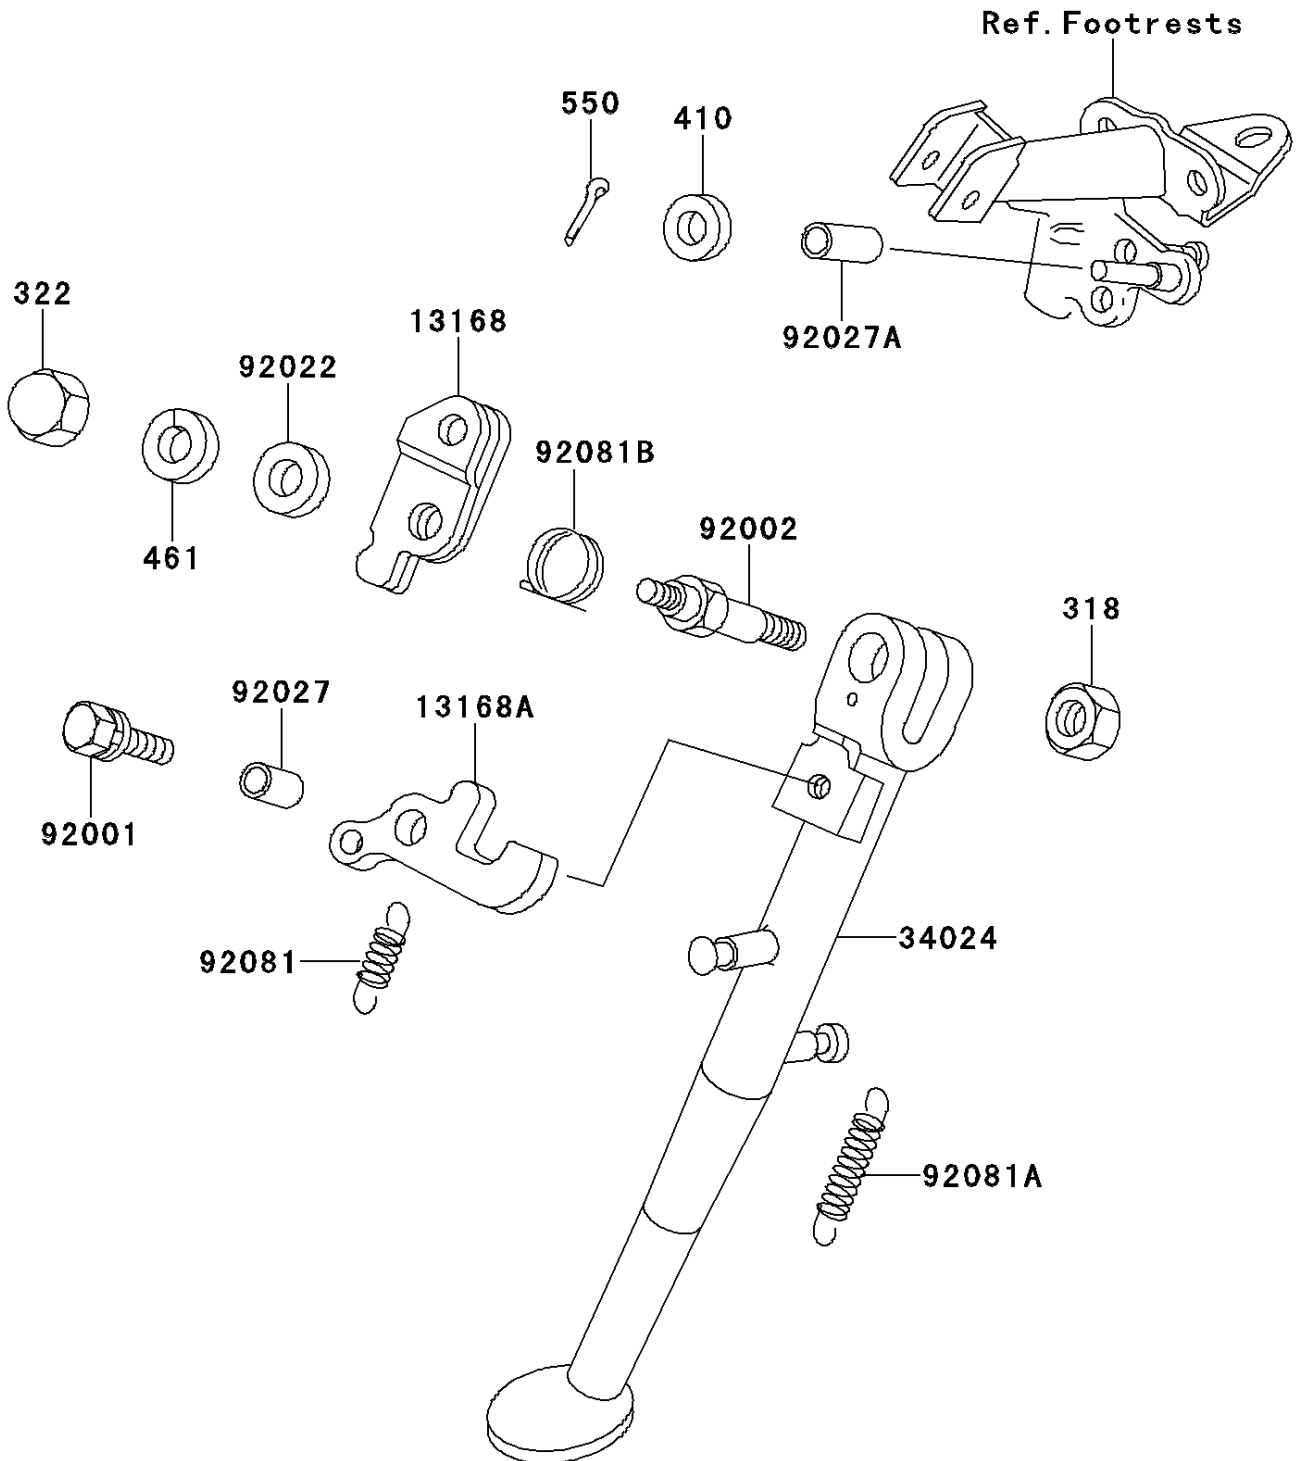

1997 KE100 PARTS DIAGRAM

Stand(s)

F2190

1997 KE100 PARTS LIST

Stand(s)

ITEM NAME	PART NUMBER	QUANTITY
NUT-HEX-SMALL (Ref # 318)	318C0800	1
NUT-CAP,6MM,BLACK (Ref # 322)	322C0600	1
WASHER-PLAIN-SMALL,6MM,BLACK (Ref # 410)	410F0600	1
WASHER-SPRING,6MM,BLACK (Ref # 461)	461K0600	1
PIN-COTTER,1.6X15 (Ref # 550)	550D1615	1
LEVER,SIDE STAND (Ref # 13168)	13168-1035	1
LEVER,SIDE STAND (Ref # 13168A)	13168-1068	1
STAND-SIDE (Ref # 34024)	34024-1052	1
BOLT,6X12,BLACK (Ref # 92001)	92001-1956	1
BOLT,SIDE STAND (Ref # 92002)	92002-1220	1
WASHER,6.5X16X2 (Ref # 92022)	92022-1342	1
COLLAR,6.3X10X4.8 (Ref # 92027)	92027-1066	1
COLLAR,6.3X10X12 (Ref # 92027A)	92027-1143	1
SPRING,STOPPER RETURN (Ref # 92081)	92081-1010	1
SPRING,STAND (Ref # 92081A)	92081-1052	1
SPRING,SIDE STAND (Ref # 92081B)	92081-1107	1