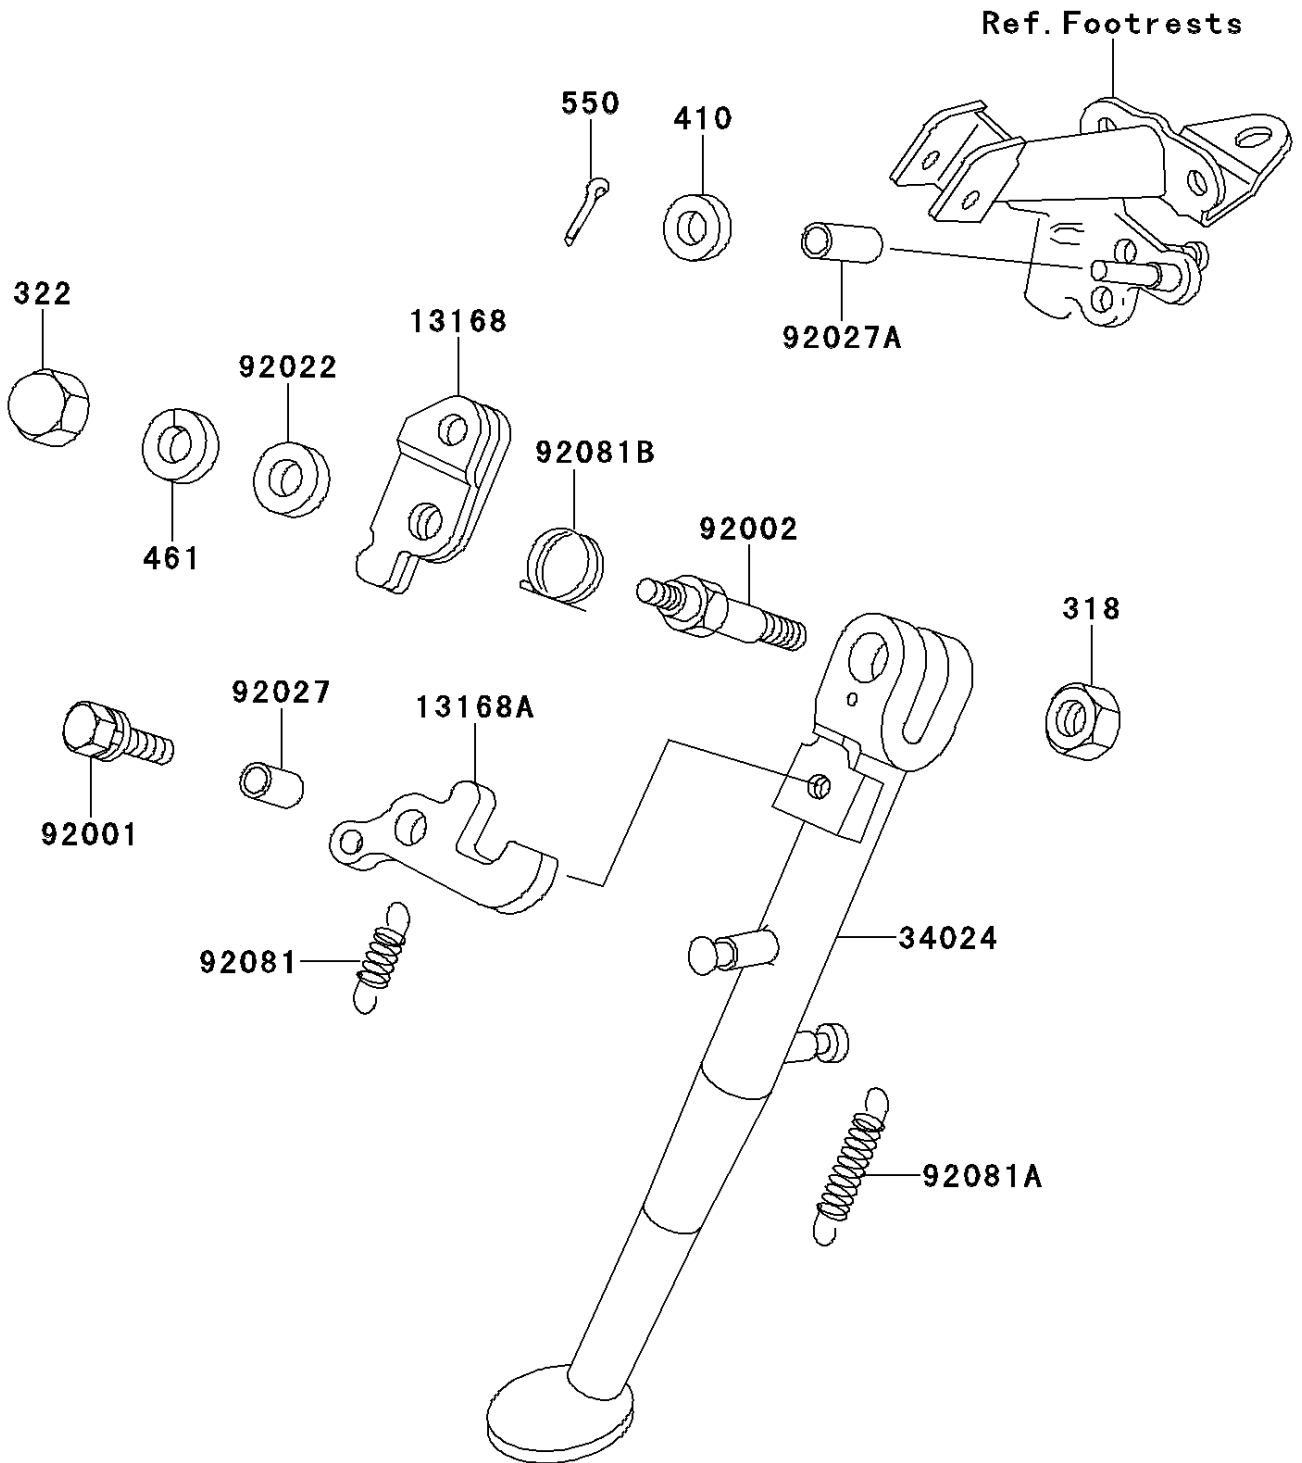

1999 KE100 PARTS DIAGRAM

Stand(s)

F2190

1999 KE100 PARTS LIST

Stand(s)

ITEM NAME	PART NUMBER	QUANTITY
NUT-HEX-SMALL (Ref # 318)	318C0800	1
NUT-CAP,6MM,BLACK (Ref # 322)	322C0600	1
WASHER-PLAIN-SMALL,6MM,BLACK (Ref # 410)	410F0600	1
WASHER-SPRING,6MM,BLACK (Ref # 461)	461K0600	1
PIN-COTTER,1.6X15 (Ref # 550)	550D1615	1
LEVER,SIDE STAND (Ref # 13168)	13168-1035	1
LEVER,SIDE STAND (Ref # 13168A)	13168-1068	1
STAND-SIDE (Ref # 34024)	34024-1052	1
BOLT,6X12,BLACK (Ref # 92001)	92001-1956	1
BOLT,SIDE STAND (Ref # 92002)	92002-1220	1
WASHER,6.5X16X2 (Ref # 92022)	92022-1342	1
COLLAR,6.3X10X4.8 (Ref # 92027)	92027-1066	1
COLLAR,6.3X10X12 (Ref # 92027A)	92027-1143	1
SPRING,STOPPER RETURN (Ref # 92081)	92081-1010	1
SPRING,STAND (Ref # 92081A)	92081-1052	1
SPRING,SIDE STAND (Ref # 92081B)	92081-1107	1