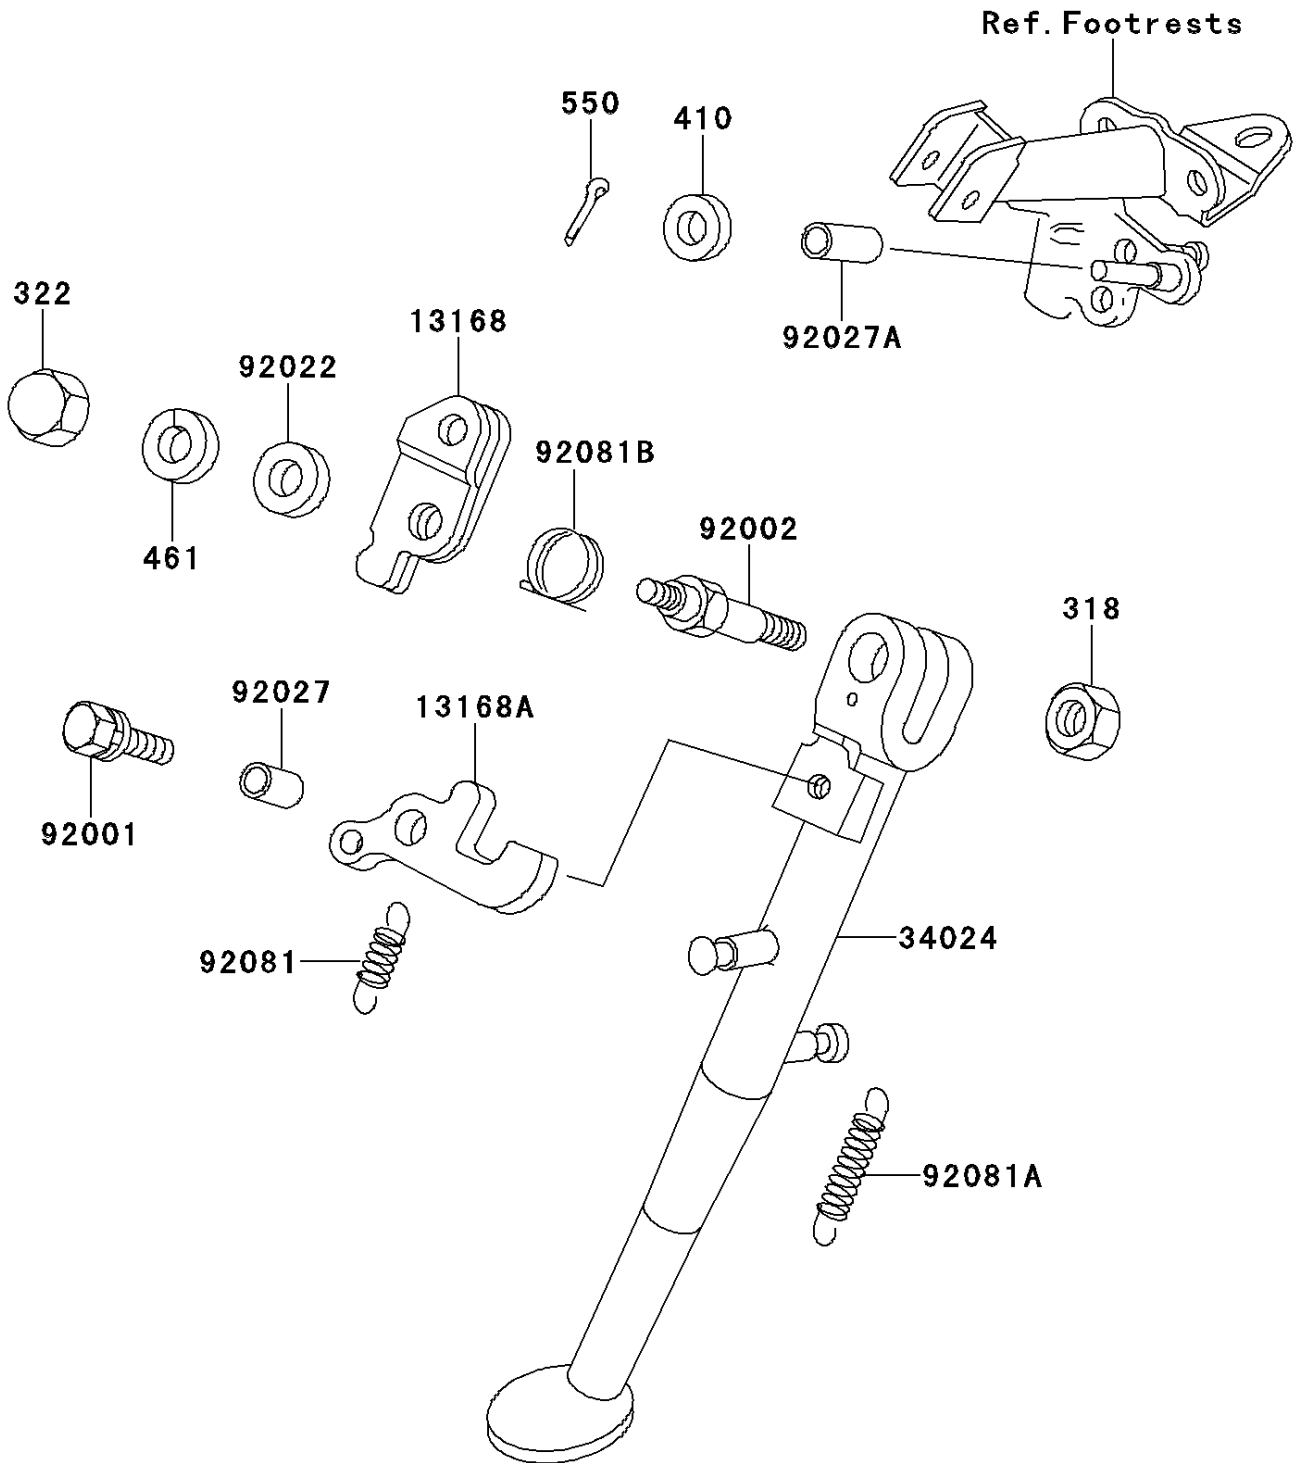

# 1999 KE100 PARTS DIAGRAM

Stand(s)

F2190

# 1999 KE100 PARTS LIST

Stand(s)

| ITEM NAME                                | PART NUMBER | QUANTITY |
|------------------------------------------|-------------|----------|
| NUT-HEX-SMALL (Ref # 318)                | 318C0800    | 1        |
| NUT-CAP,6MM,BLACK (Ref # 322)            | 322C0600    | 1        |
| WASHER-PLAIN-SMALL,6MM,BLACK (Ref # 410) | 410F0600    | 1        |
| WASHER-SPRING,6MM,BLACK (Ref # 461)      | 461K0600    | 1        |
| PIN-COTTER,1.6X15 (Ref # 550)            | 550D1615    | 1        |
| LEVER,SIDE STAND (Ref # 13168)           | 13168-1035  | 1        |
| LEVER,SIDE STAND (Ref # 13168A)          | 13168-1068  | 1        |
| STAND-SIDE (Ref # 34024)                 | 34024-1052  | 1        |
| BOLT,6X12,BLACK (Ref # 92001)            | 92001-1956  | 1        |
| BOLT,SIDE STAND (Ref # 92002)            | 92002-1220  | 1        |
| WASHER,6.5X16X2 (Ref # 92022)            | 92022-1342  | 1        |
| COLLAR,6.3X10X4.8 (Ref # 92027)          | 92027-1066  | 1        |
| COLLAR,6.3X10X12 (Ref # 92027A)          | 92027-1143  | 1        |
| SPRING,STOPPER RETURN (Ref # 92081)      | 92081-1010  | 1        |
| SPRING,STAND (Ref # 92081A)              | 92081-1052  | 1        |
| SPRING,SIDE STAND (Ref # 92081B)         | 92081-1107  | 1        |