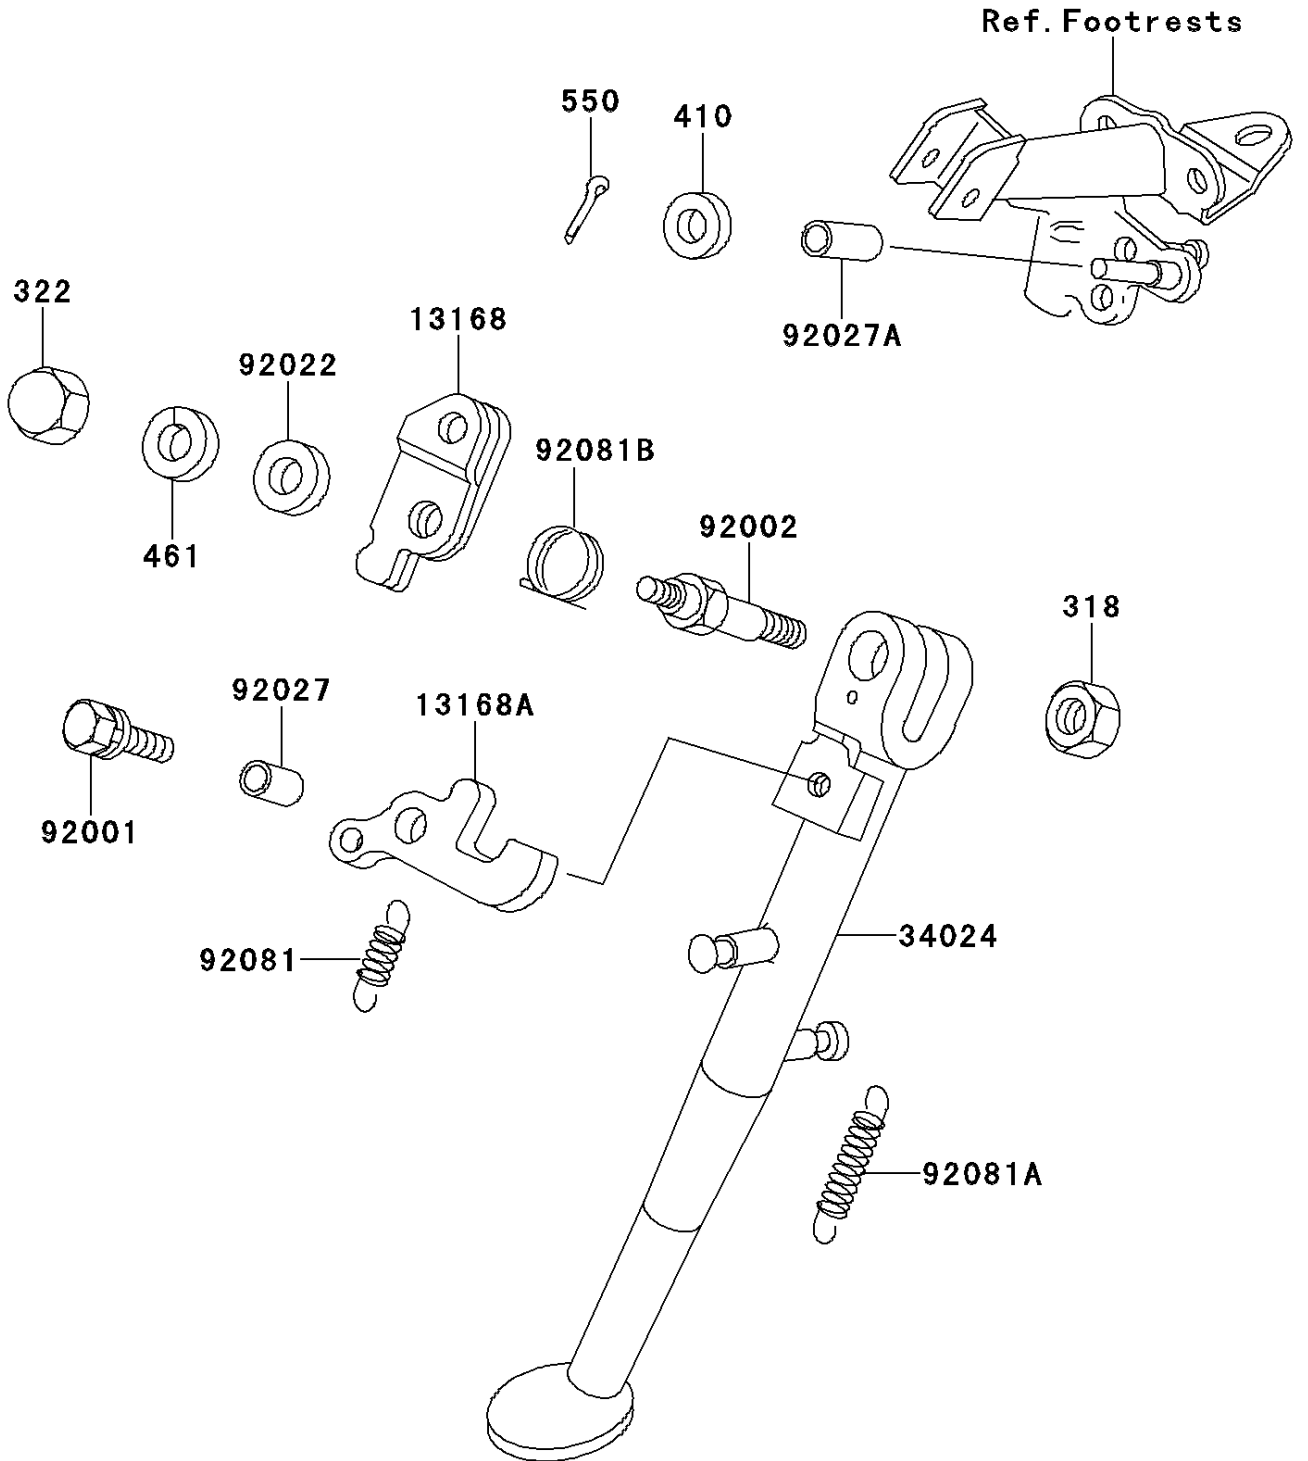

2000 KE100 PARTS DIAGRAM

Stand(s)

F2190

2000 KE100 PARTS LIST

Stand(s)

ITEM NAME	PART NUMBER	QUANTITY
NUT-HEX-SMALL (Ref # 318)	318C0800	1
NUT-CAP,6MM,BLACK (Ref # 322)	322C0600	1
WASHER-PLAIN-SMALL,6MM,BLACK (Ref # 410)	410F0600	1
WASHER-SPRING,6MM,BLACK (Ref # 461)	461K0600	1
PIN-COTTER,1.6X15 (Ref # 550)	550D1615	1
LEVER,SIDE STAND (Ref # 13168)	13168-1035	1
LEVER,SIDE STAND (Ref # 13168A)	13168-1068	1
STAND-SIDE (Ref # 34024)	34024-1052	1
BOLT,6X12,BLACK (Ref # 92001)	92001-1956	1
BOLT,SIDE STAND (Ref # 92002)	92002-1220	1
WASHER,6.5X16X2 (Ref # 92022)	92022-1342	1
COLLAR,6.3X10X4.8 (Ref # 92027)	92027-1066	1
COLLAR,6.3X10X12 (Ref # 92027A)	92027-1143	1
SPRING,STOPPER RETURN (Ref # 92081)	92081-1010	1
SPRING,STAND (Ref # 92081A)	92081-1052	1
SPRING,SIDE STAND (Ref # 92081B)	92081-1107	1