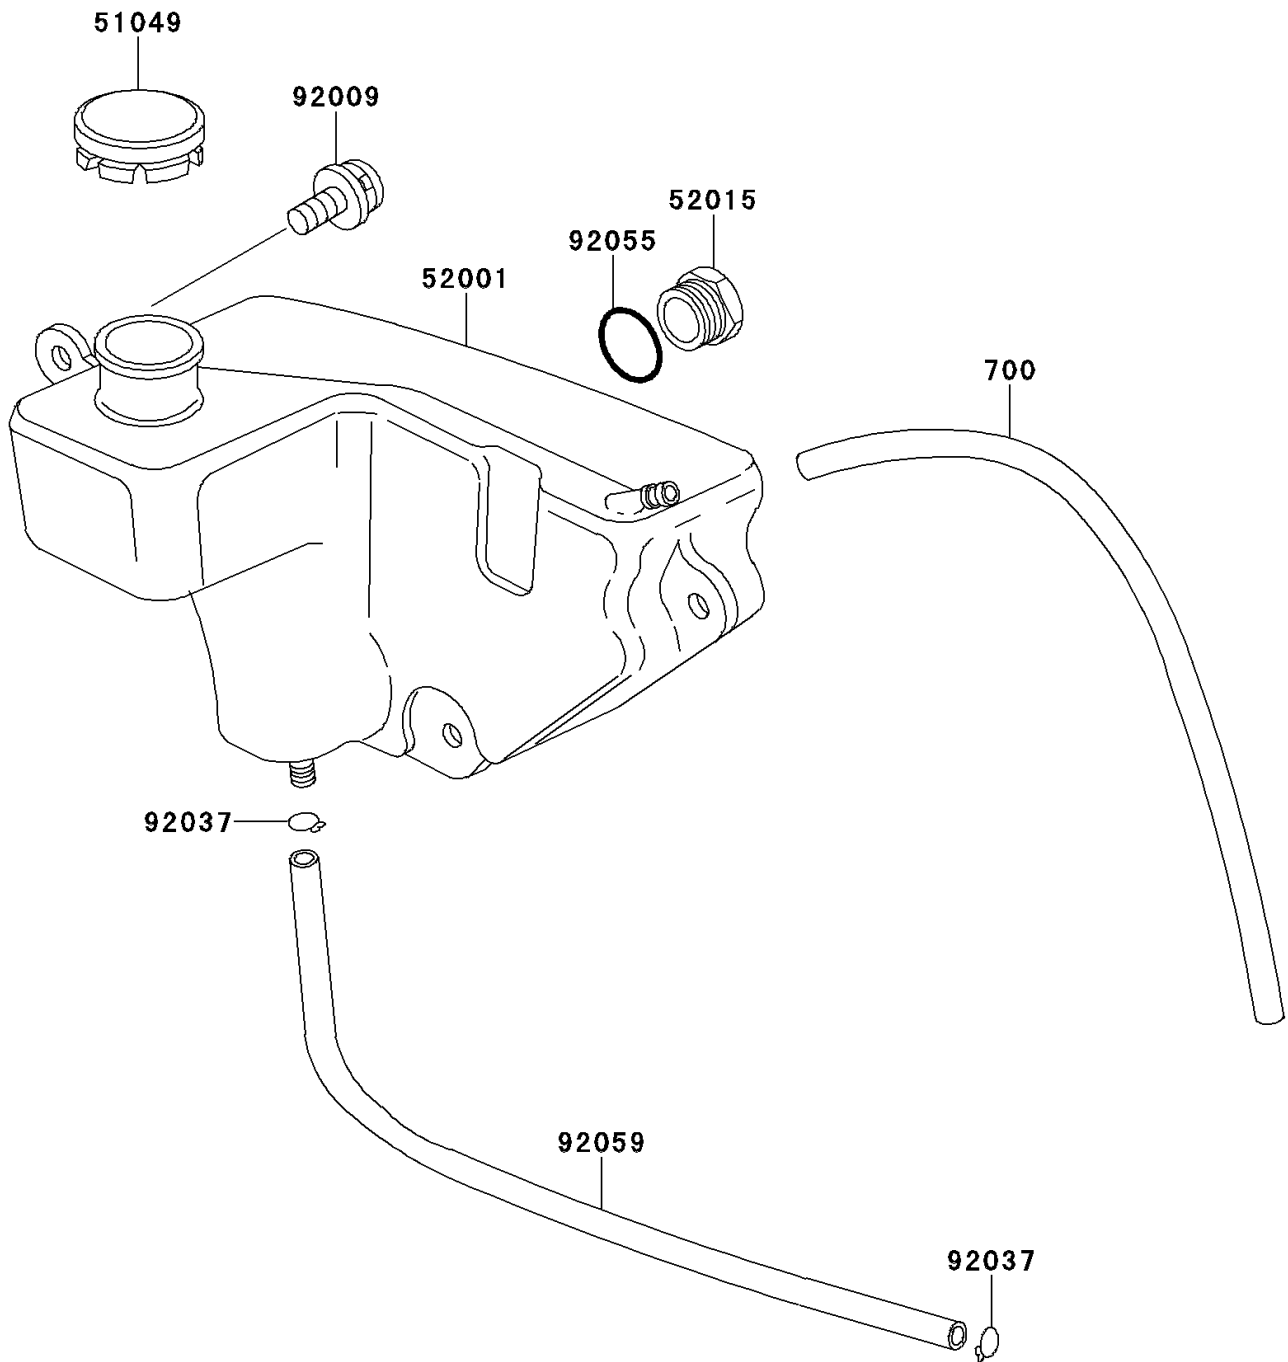

# 1999 KE100 PARTS DIAGRAM

Oil Tank

F2450

## 1999 KE100 PARTS LIST

### Oil Tank

ITEM NAME	PART NUMBER	QUANTITY
TUBE-PVC,5X280 (Ref # 700)	700Q05280	1
CAP-TANK,OIL (Ref # 51049)	51049-1004	1
TANK-OIL (Ref # 52001)	52001-1003	1
GAUGE,OIL LEVEL (Ref # 52015)	52015-002	1
SCREW-PAN-WSP-CROS,6X16 (Ref # 92009)	92009-1283	3
CLAMP,TUBE (Ref # 92037)	92037-010	2
RING-O,20MM (Ref # 92055)	92055-051	1
TUBE,4.5X9X220 (Ref # 92059)	92059-073	1