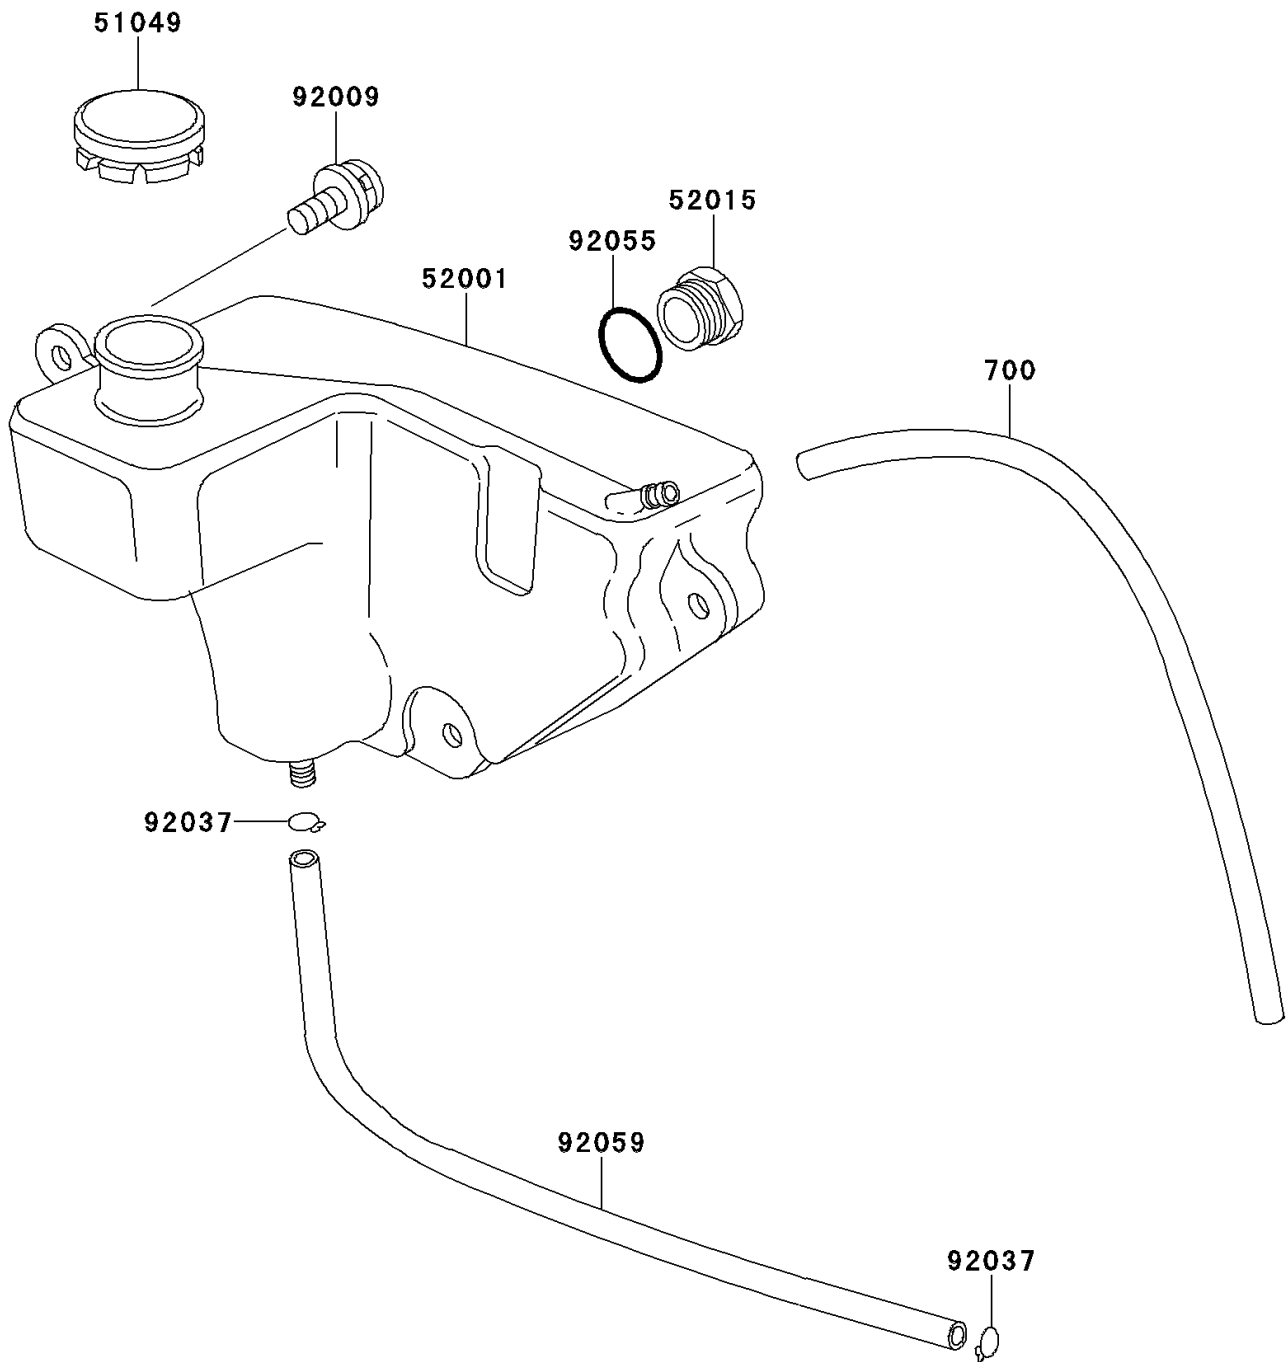

# 2000 KE100 PARTS DIAGRAM

Oil Tank

F2450

## 2000 KE100 PARTS LIST

### Oil Tank

ITEM NAME	PART NUMBER	QUANTITY
TUBE-PVC,5X280 (Ref # 700)	700Q05280	1
CAP-TANK,OIL (Ref # 51049)	51049-1004	1
TANK-OIL (Ref # 52001)	52001-1003	1
GAUGE,OIL LEVEL (Ref # 52015)	52015-002	1
SCREW-PAN-WSP-CROS,6X16 (Ref # 92009)	92009-1283	3
CLAMP,TUBE (Ref # 92037)	92037-010	2
RING-O,20MM (Ref # 92055)	92055-051	1
TUBE,4.5X9X220 (Ref # 92059)	92059-073	1